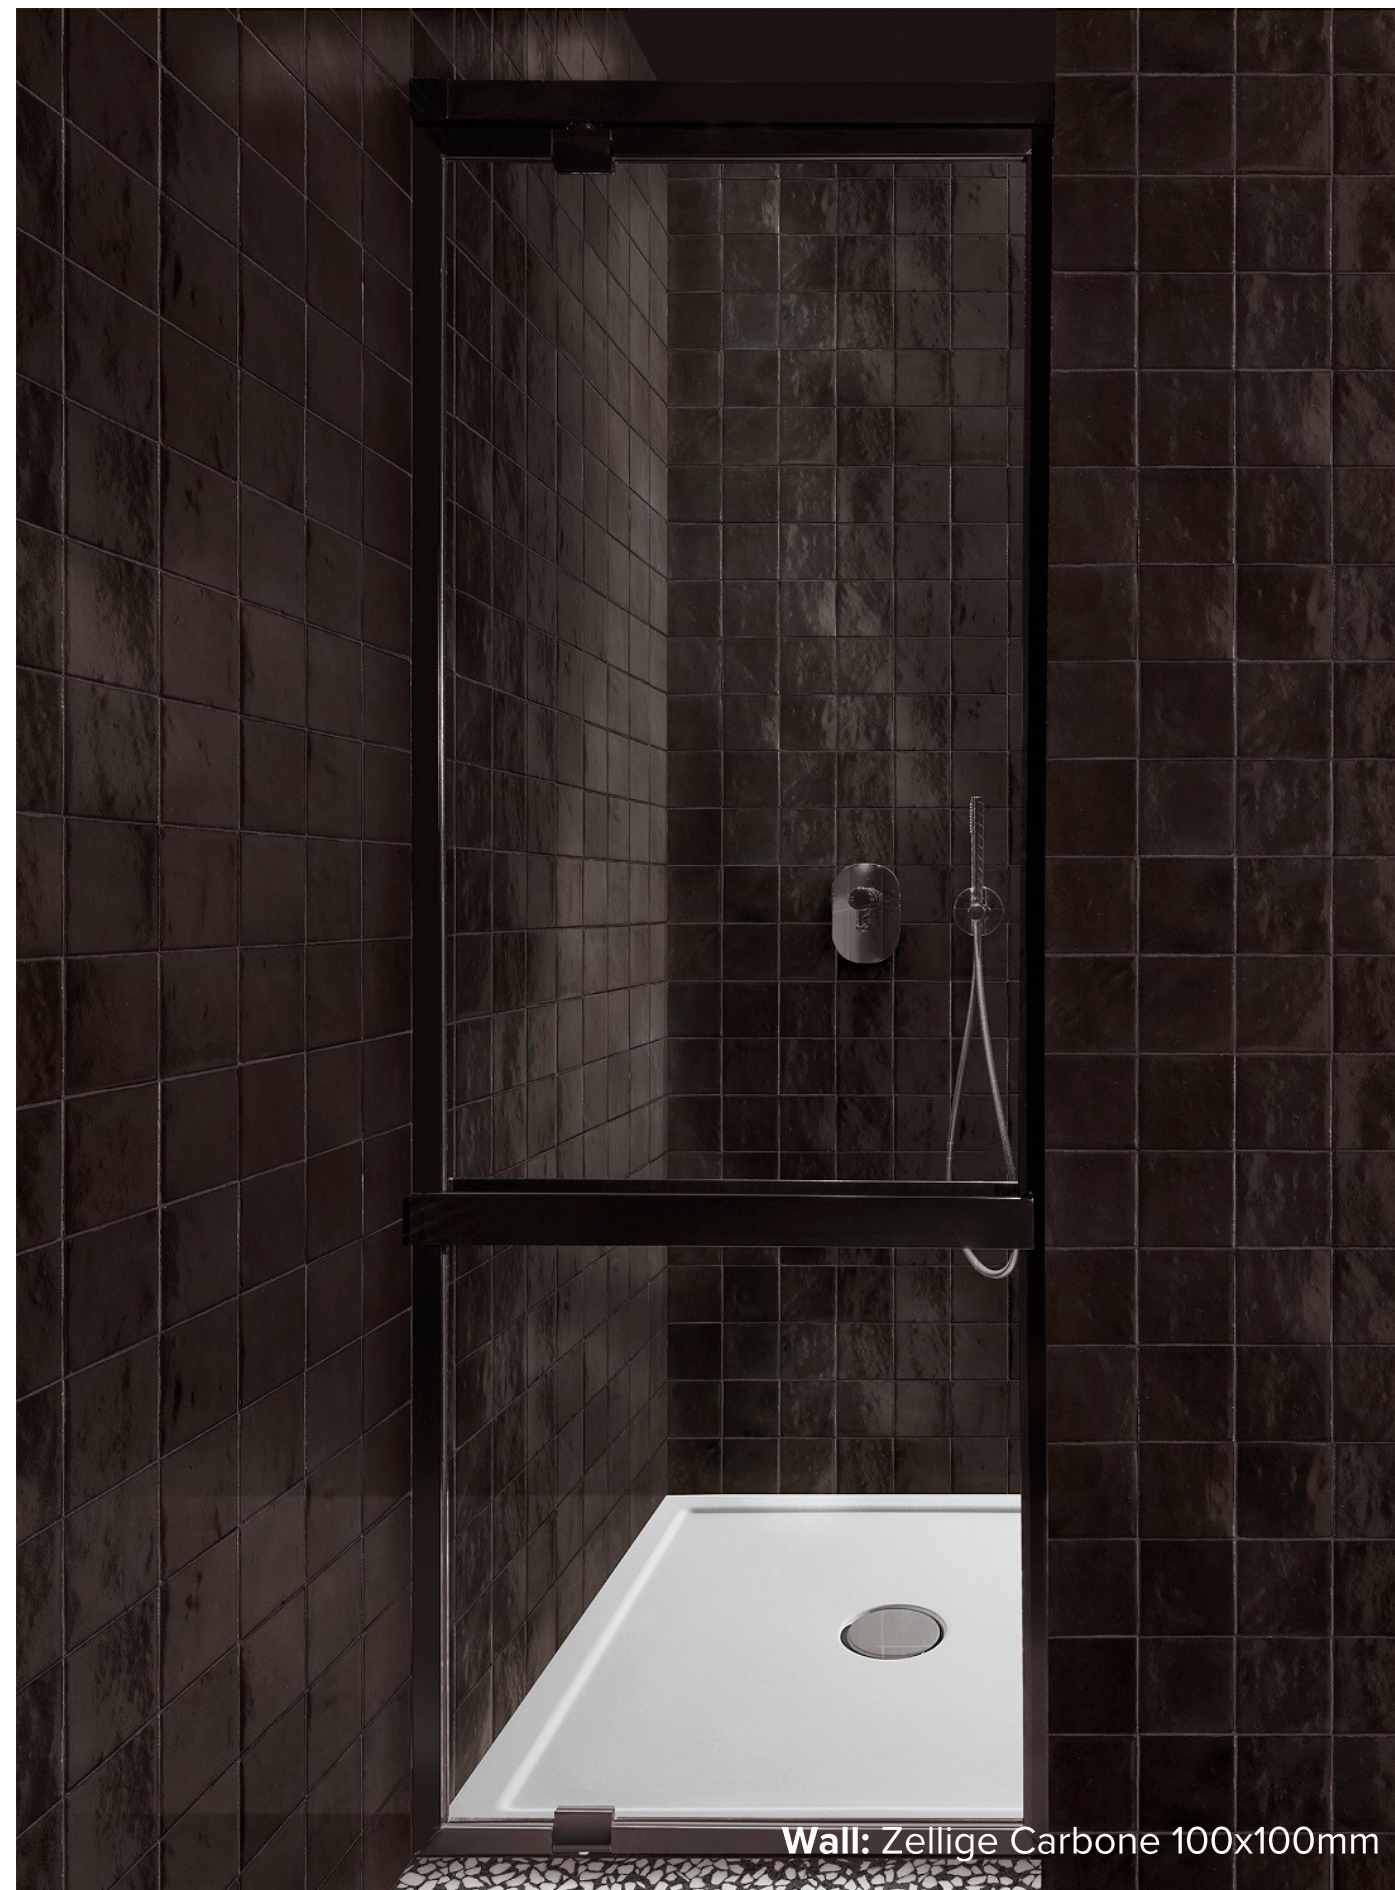

ZELLIGE CARBONE

Wall: Zellige Carbone 100x100mm