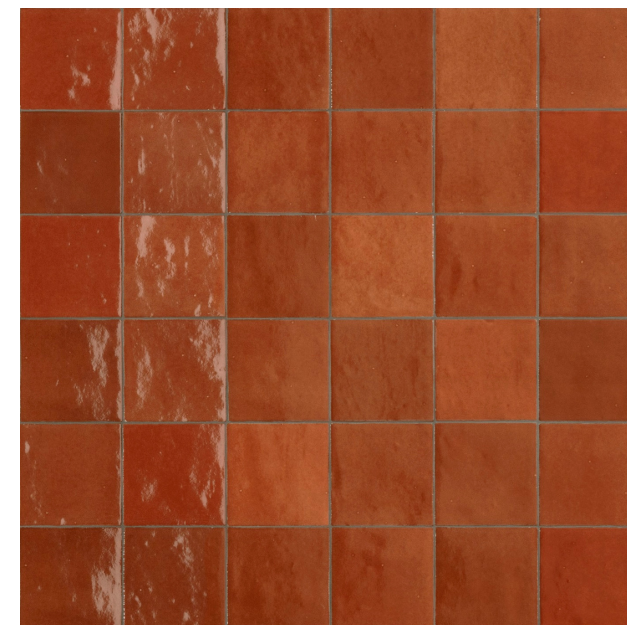

ZELLIGE CORALLO

100x100mm
VARIATION: V3
1202