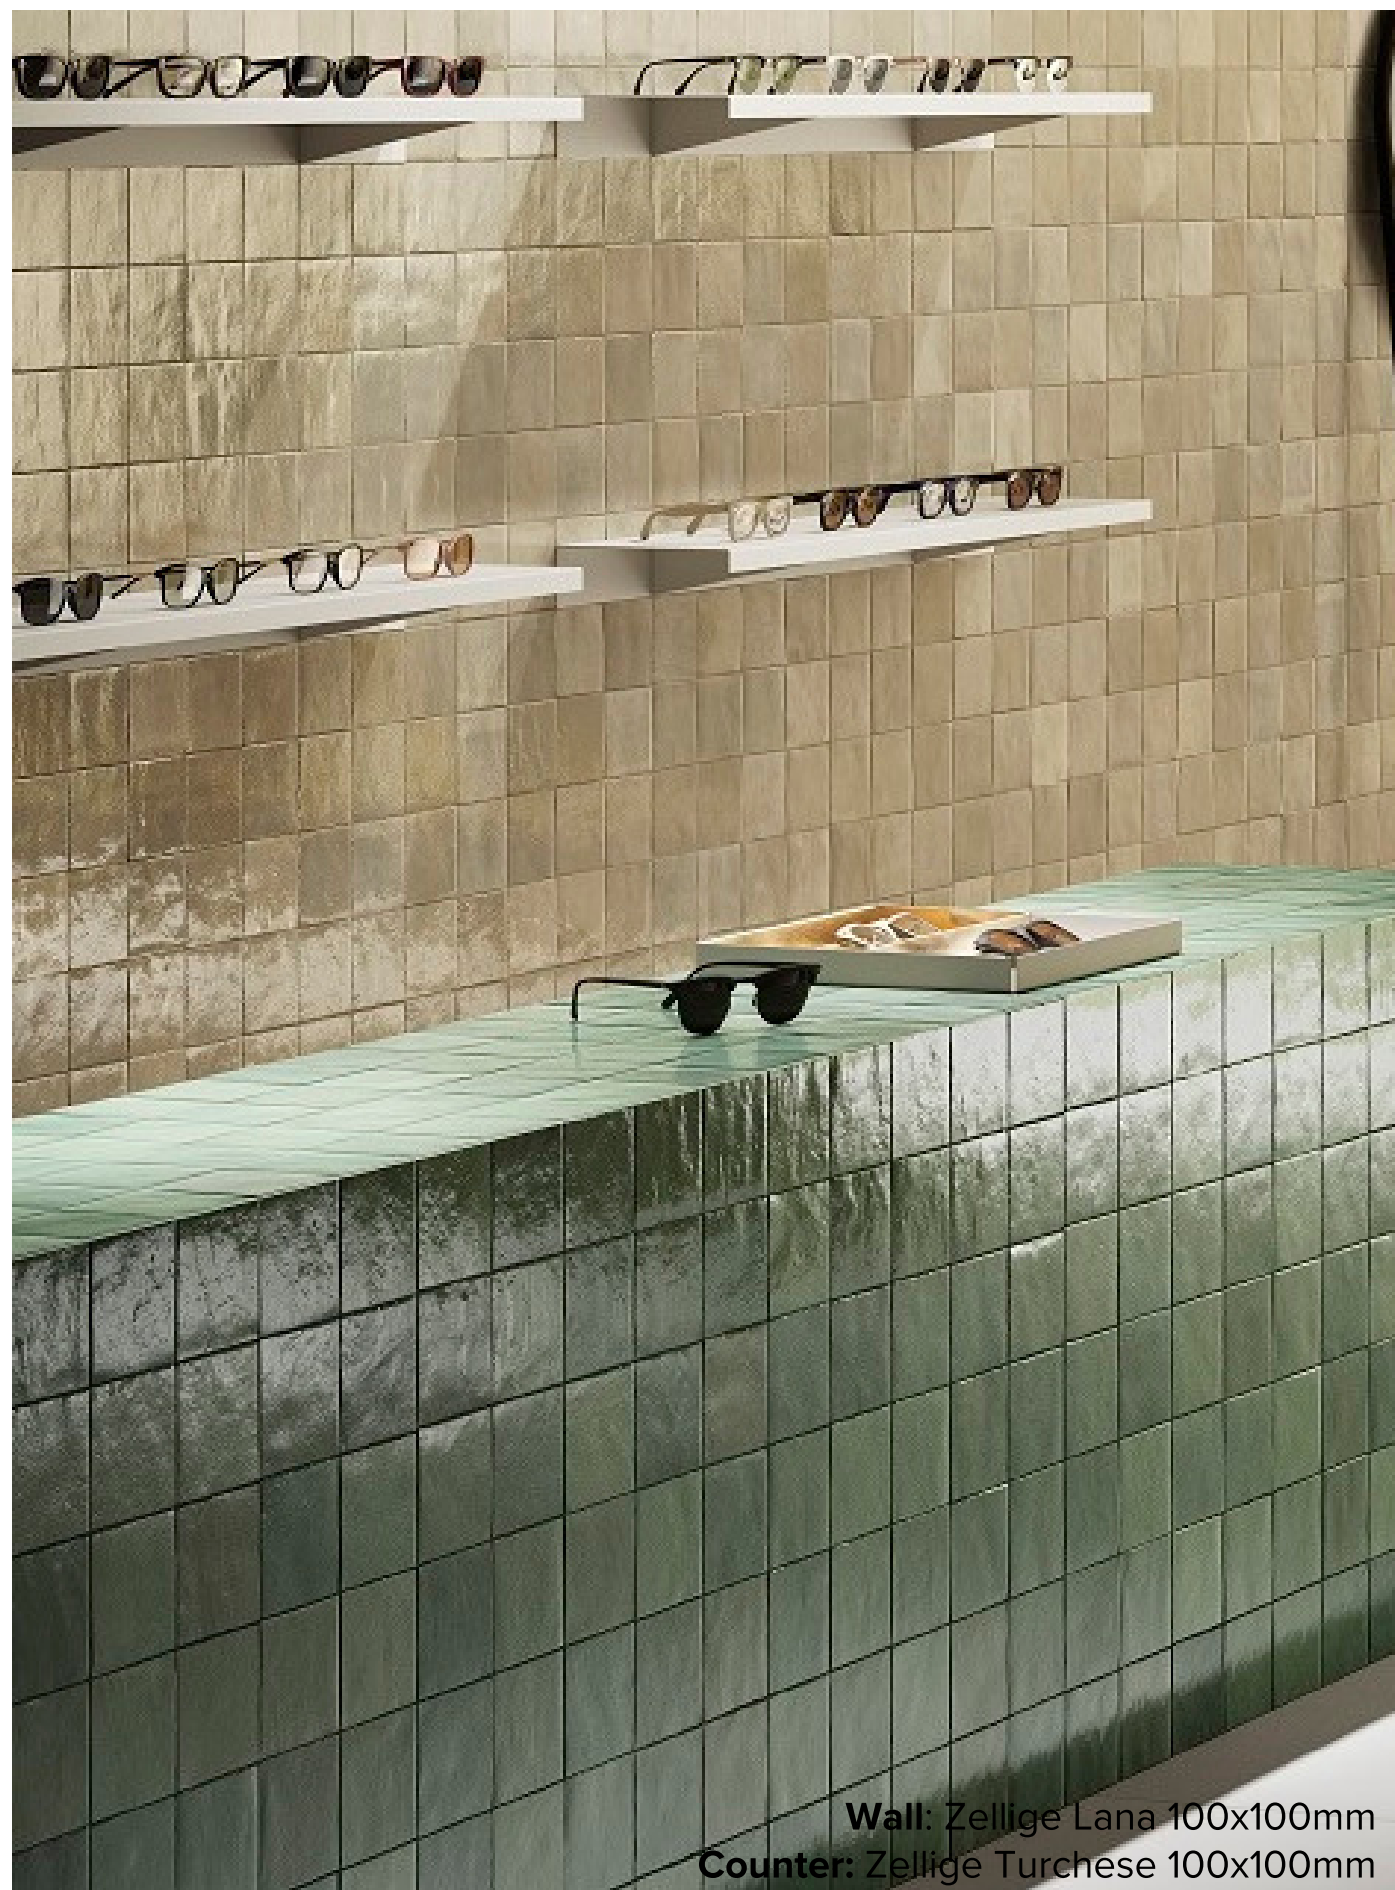

Wall: Zellige Lana 100x100mm
Counter: Zellige Turchese 100x100mm