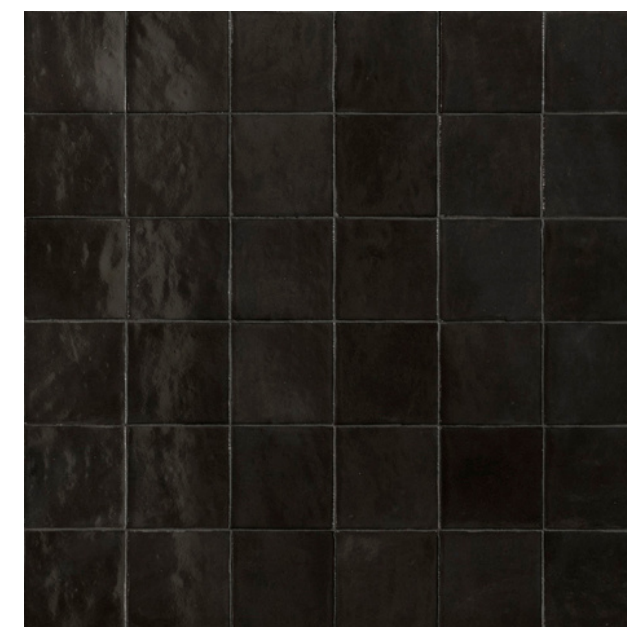

100x100mm
VARIATION: V2
1192