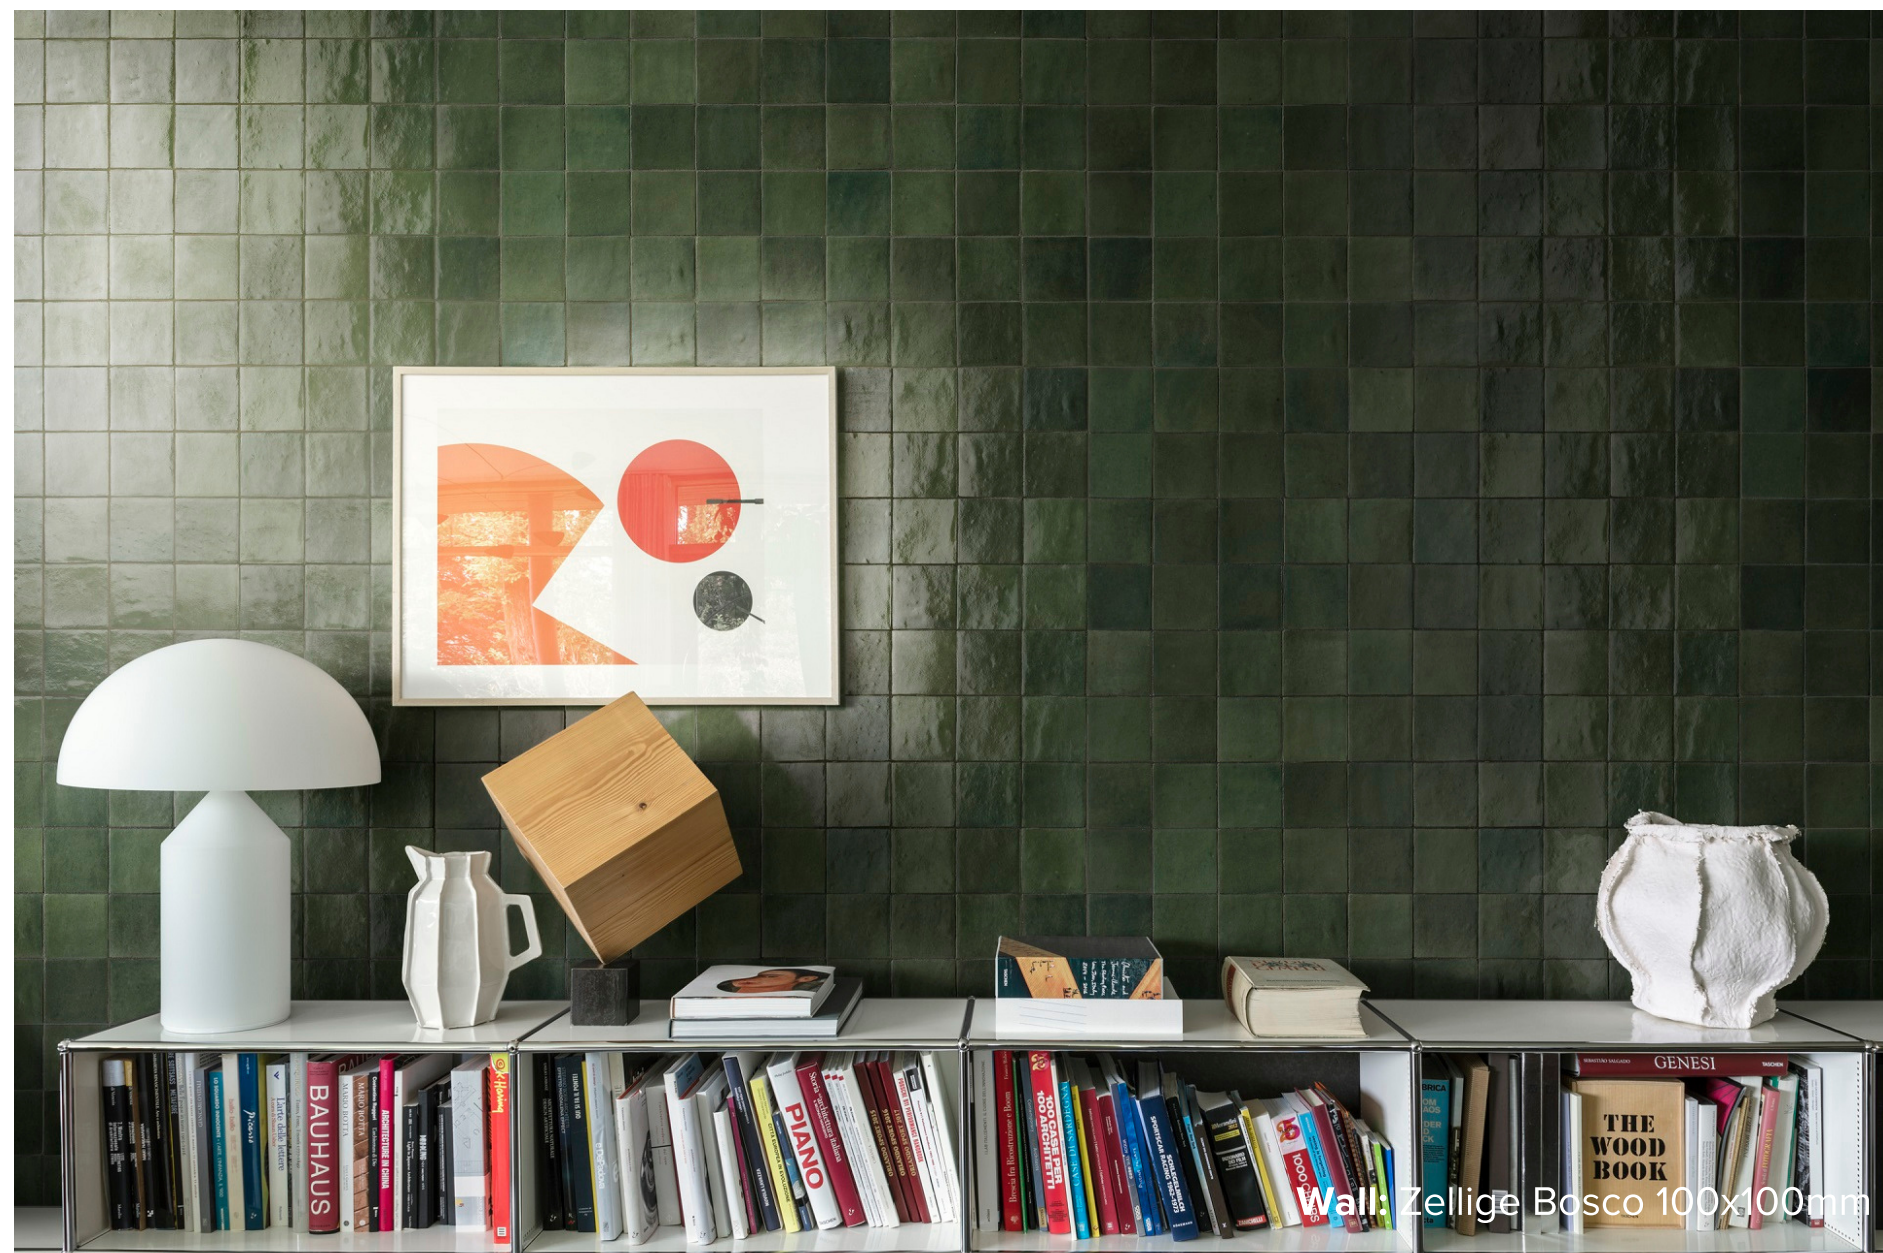

# ZELLIGE COLLECTION

Zellige by Marazzi.

The hand-crafted look tiles in the Zellige series are produced in 12 shades with a lux glossy finish and visible variations in tone. Random installation creates a blend effect, in which the colours vibrate strongly.

Wall: Zellige China 100x100mm

**italia**ceramics

# ZELLIGE COLLECTION

**PRODUCT TYPE:** GLAZED PORCELAIN

**COLOURS:** SEE BELOW

**SIZES:** 100x100mm

**APPLICATION:** WALL

**FINISH:** GLOSS

**EDGE FINISH:** NON-RECTIFIED

**PEI:** N/A