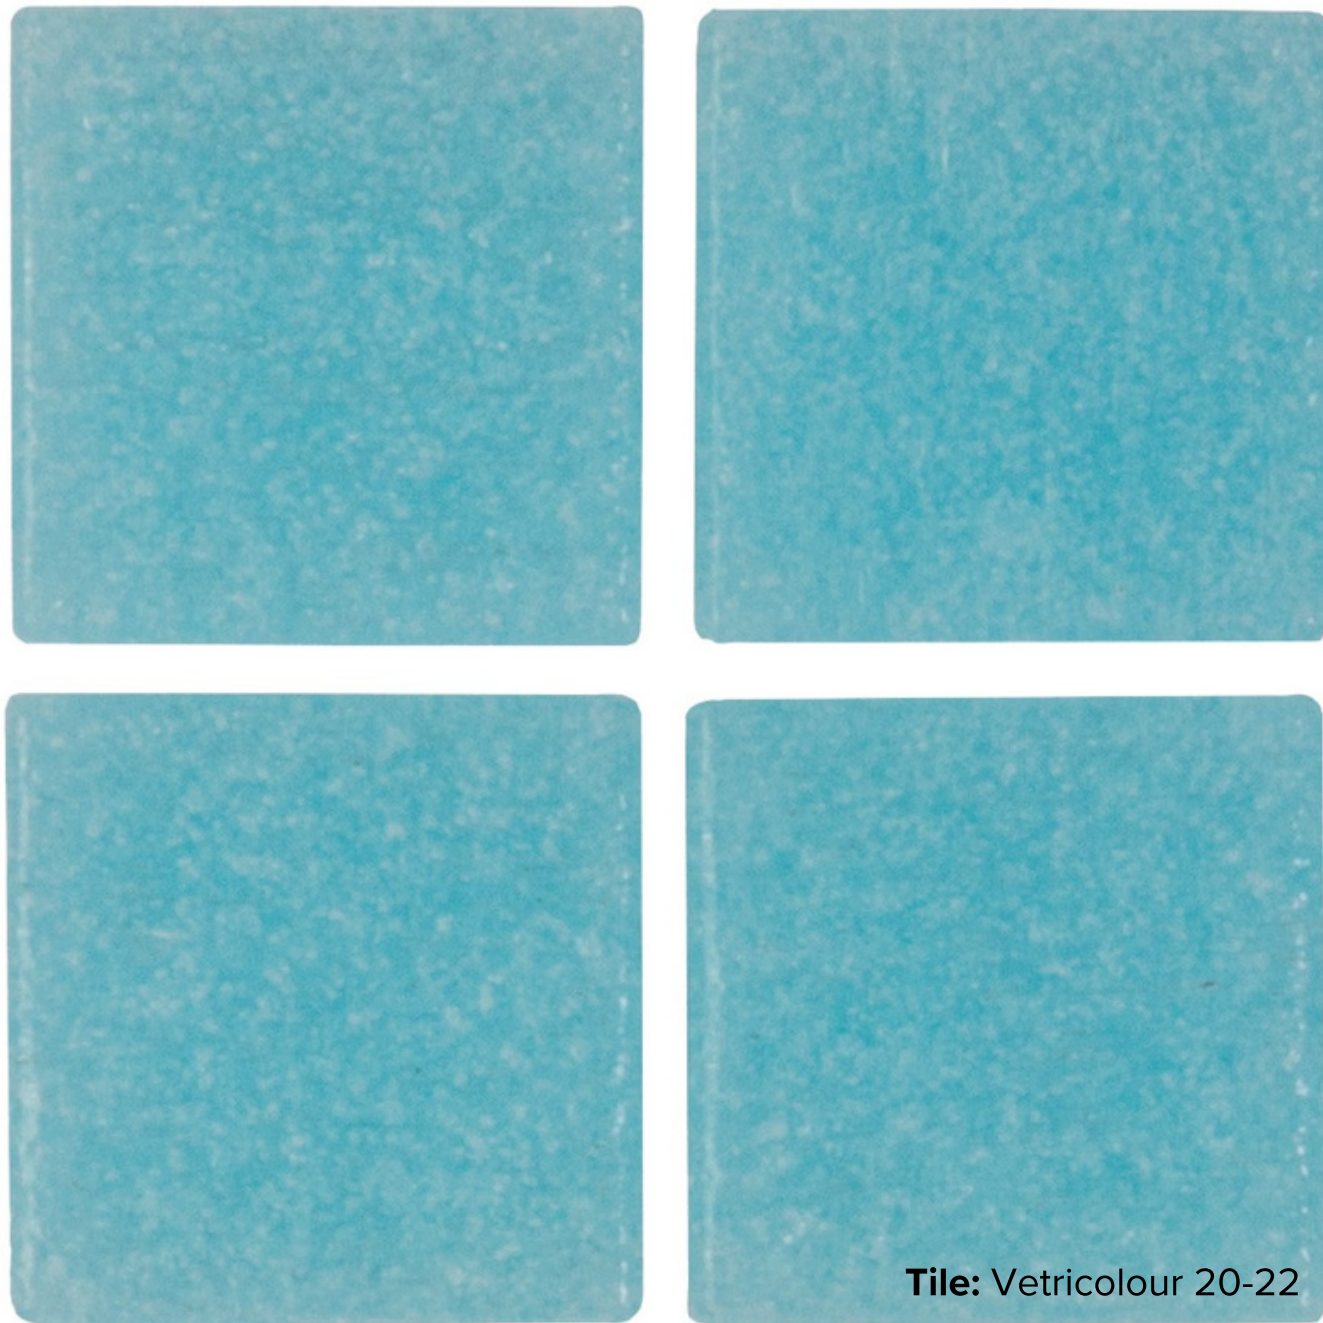

italiaceramics

VETRICOLOUR COLLECTION

Pool: Vetricolour 20-24

PRODUCT TYPE: GLASS

COLOURS: SEE BELOW

TILE SIZES: 20x20mm

SHEET SIZE: 322x322mm

APPLICATION: POOL

FINISH: MATT

SLIP RATING: N/A

VETRICOLOUR

VTC 20-10

Tile: Vetricolour 20-10

VETRICOLOUR

VTC 20-22

Tile: Vetricolour 20-22

ITEM CODE: 2723

VETRICOLOUR

VTC 20-42

Tile: Vetricolour 20-42

VETRICOLOUR

VTC 20-50

Tile: Vetricolour 20-50

VETRICOLOUR

VTC 20-58

Tile: Vetricolour 20-58

VETRICOLOUR

VTC 20-59

Tile: Vetricolour 20-59

VETRICOLOUR

VTC 20-64

Tile: Vetricolour 20-64