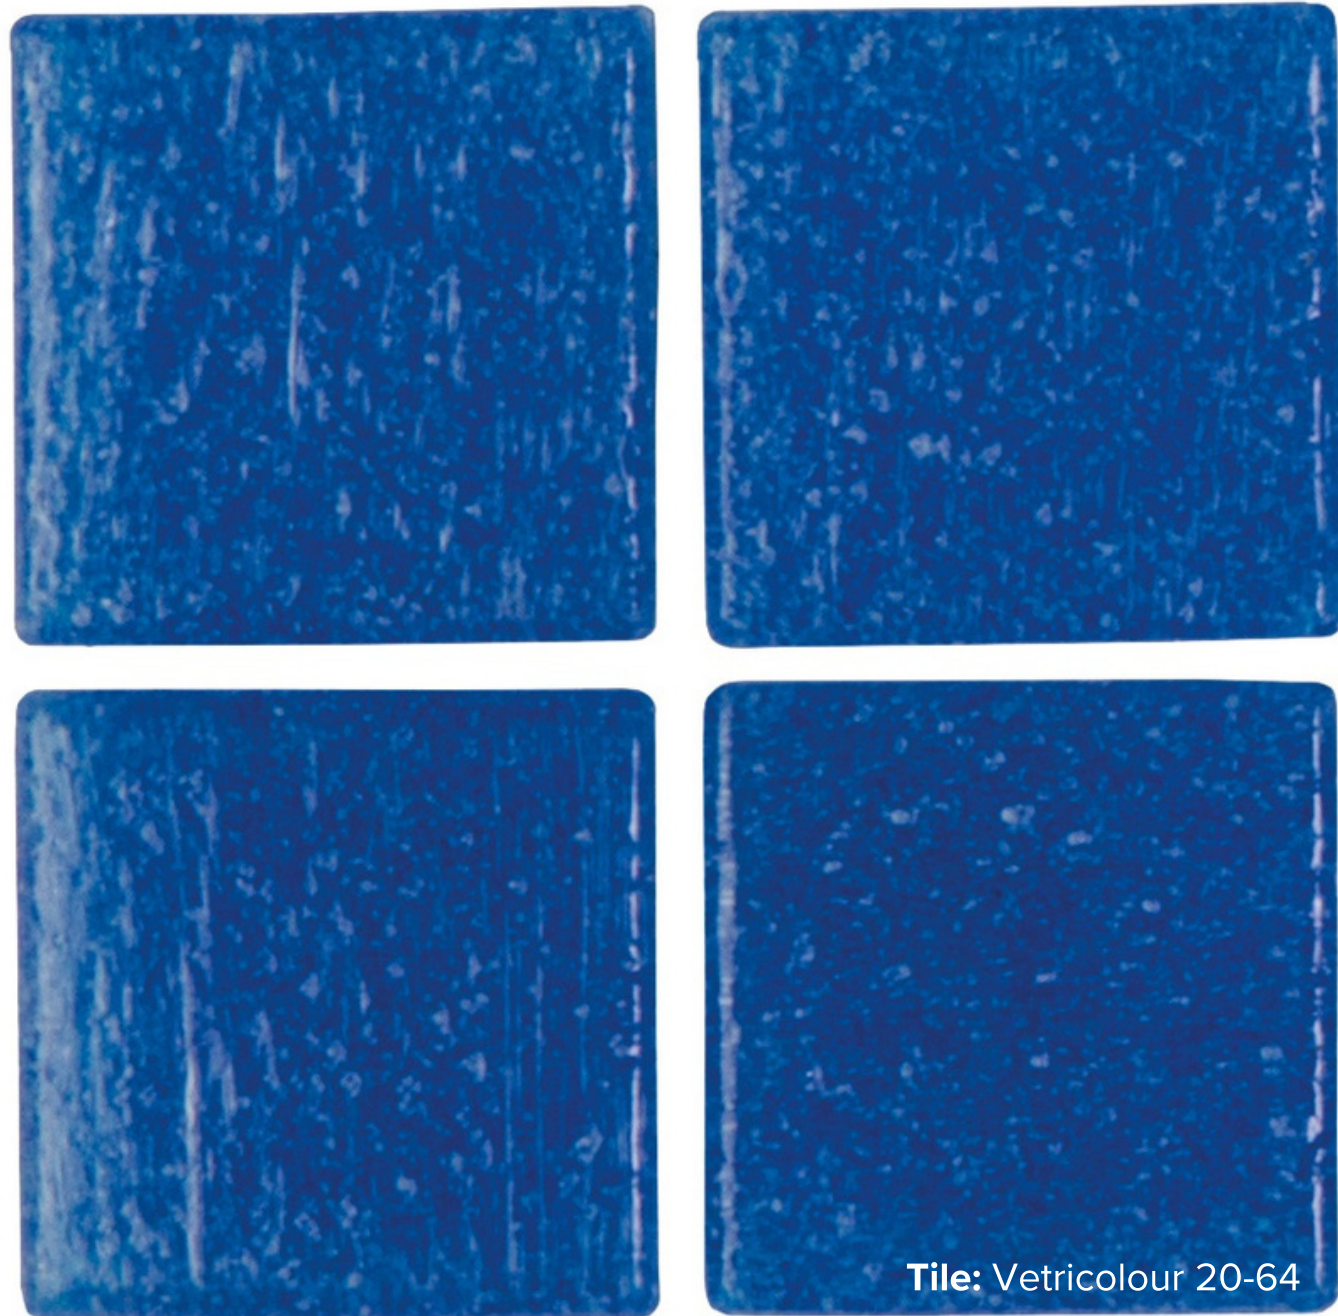

ITEM CODE: 2723

VETRICOLOUR

VTC 20-42

Tile: Vetricolour 20-42

VETRICOLOUR

VTC 20-50

Tile: Vetricolour 20-50

VETRICOLOUR

VTC 20-58

Tile: Vetricolour 20-58

VETRICOLOUR

VTC 20-59

Tile: Vetricolour 20-59

VETRICOLOUR

VTC 20-64

Tile: Vetricolour 20-64

VETRICOLOUR

VTC 20-65

Tile: VetriColour 20-65

VETRICOLOUR

VTC 20-96

Tile: VetriColour 20-96

"Tiles for all lifestyles"

*Please note that colours and finishes presented in the display images may vary in real life.