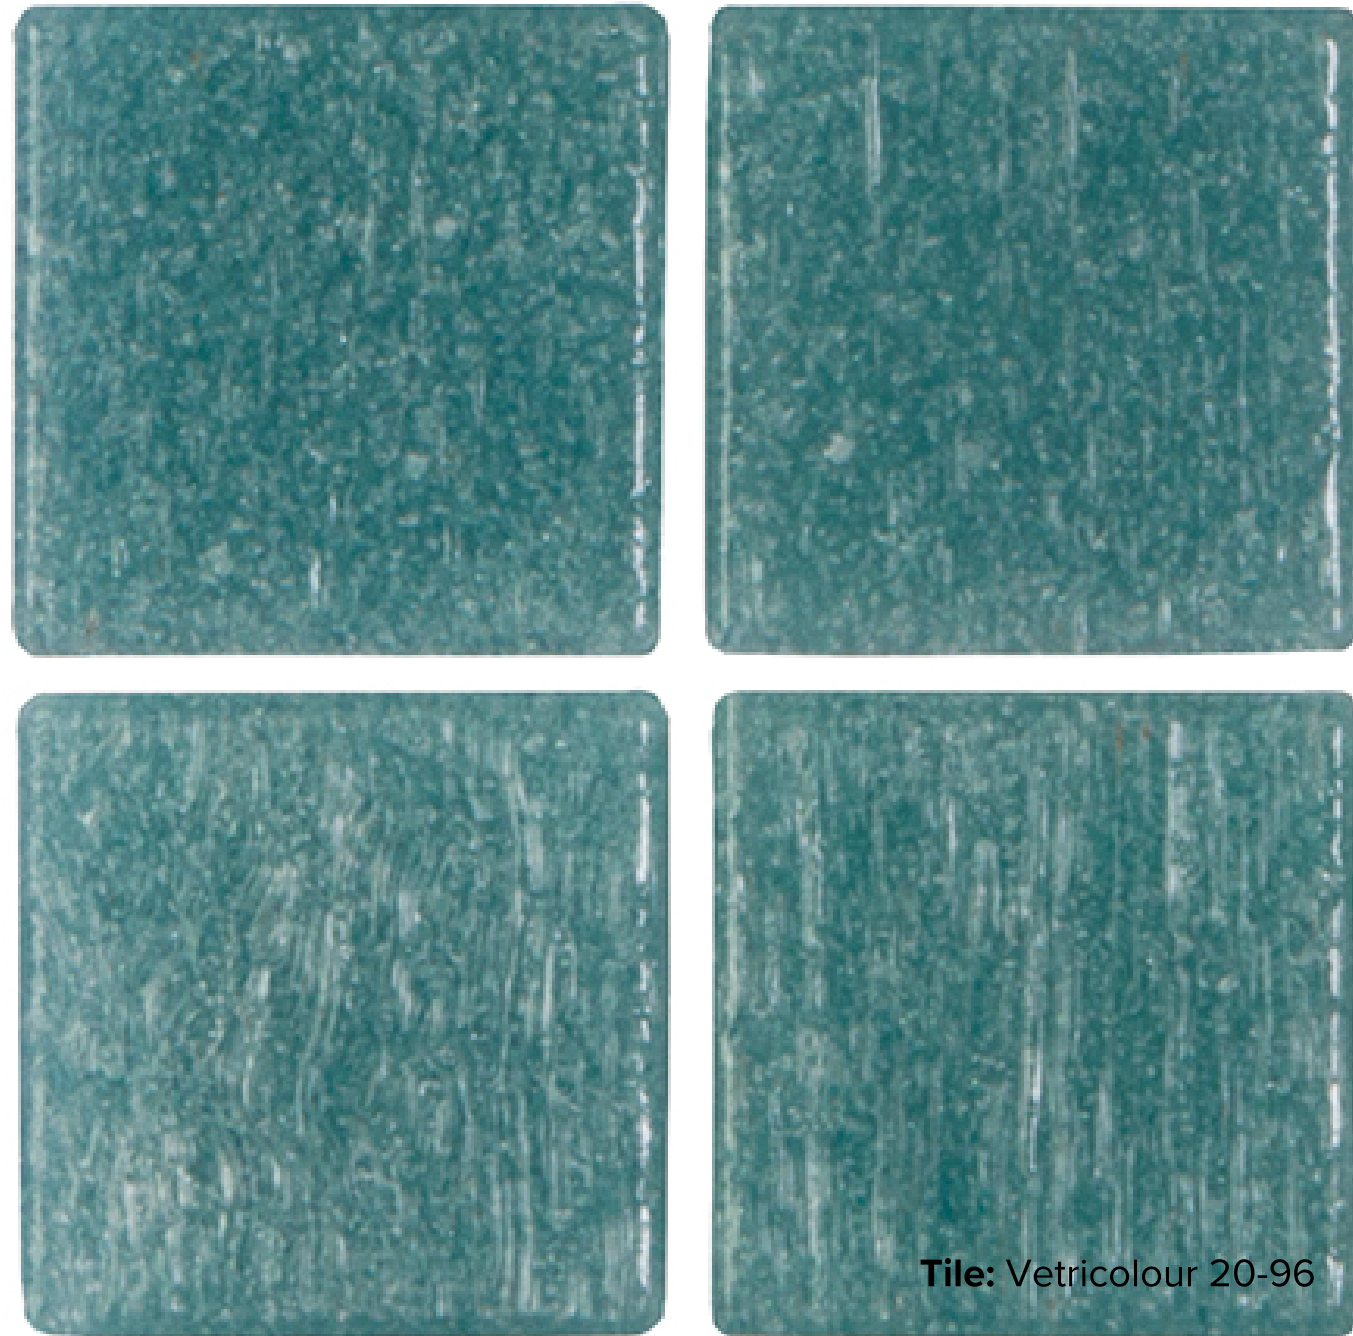

ITEM CODE: 2723

VETRICOLOUR

VTC 20-42

Tile: Vetricolour 20-42

VETRICOLOUR

VTC 20-50

Tile: Vetricolour 20-50

VETRICOLOUR

VTC 20-58

Tile: Vetricolour 20-58

VETRICOLOUR

VTC 20-59

Tile: Vetricolour 20-59

VETRICOLOUR

VTC 20-64

Tile: Vetricolour 20-64

VETRICOLOUR

VTC 20-65

Tile: VetriColour 20-65

VETRICOLOUR

VTC 20-96

Tile: VetriColour 20-96

"Tiles for all lifestyles"

*Please note that colours and finishes presented in the display images may vary in real life.