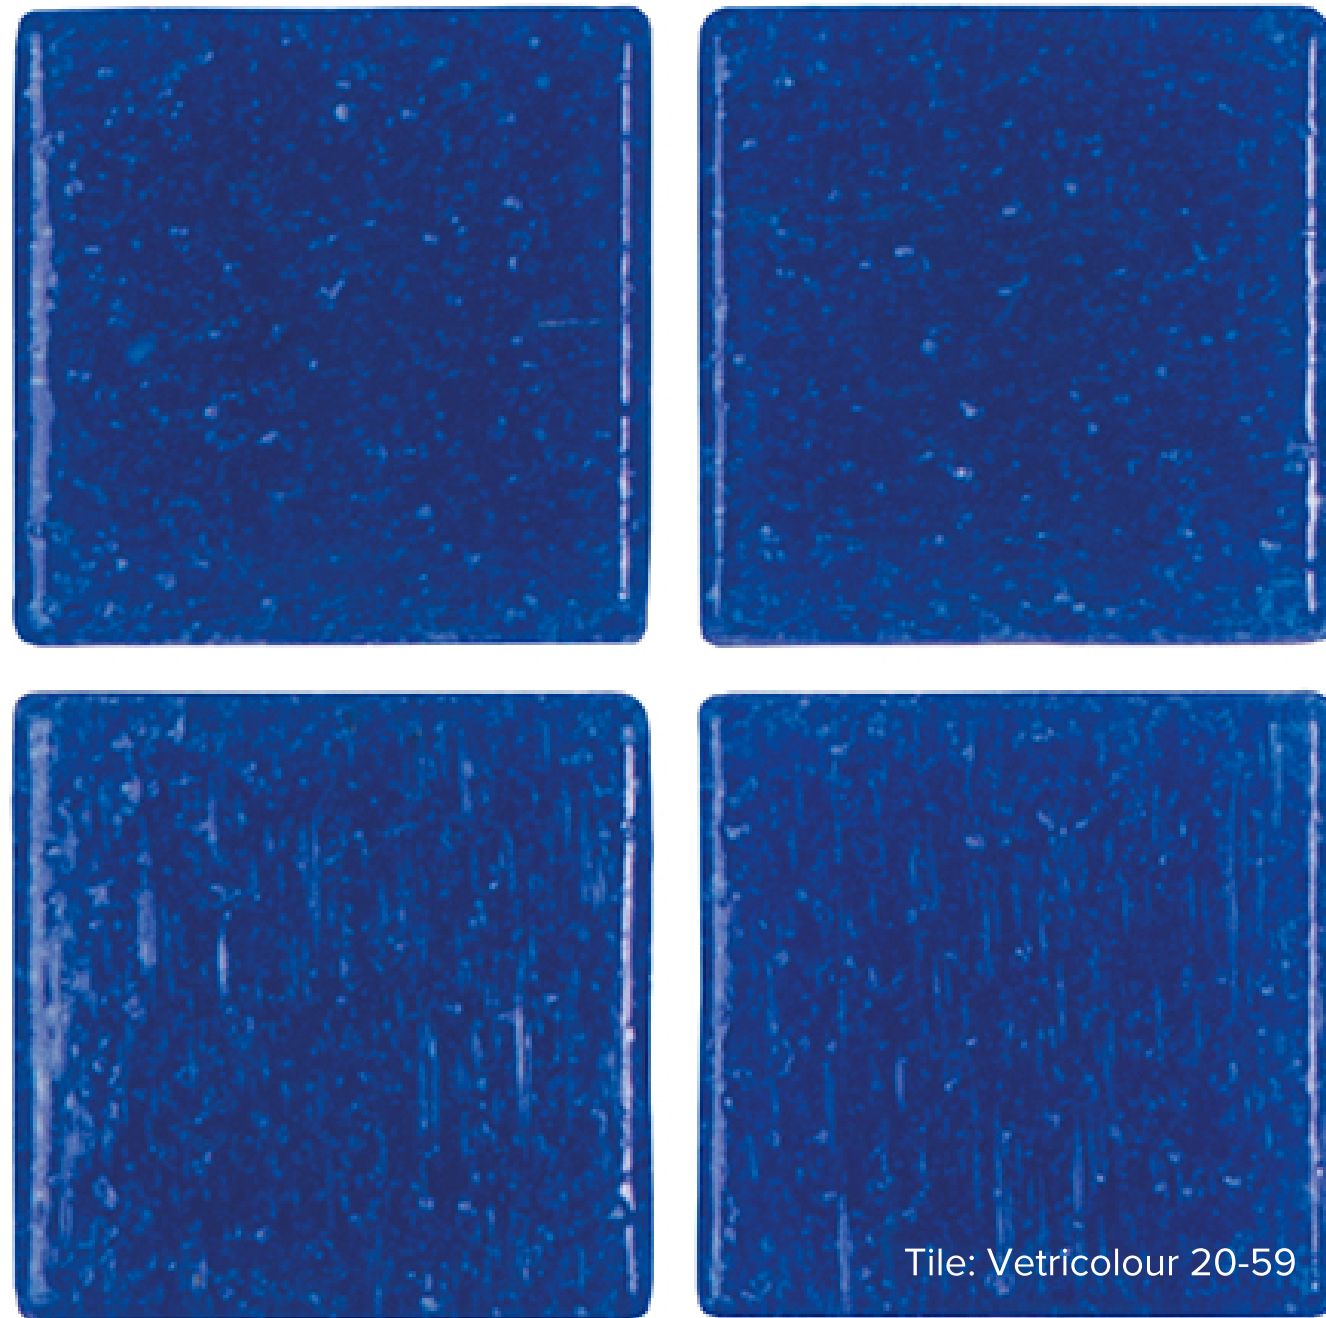

FINISH: MATT

SLIP RATING: N/A

VETRICOLOUR

VTC 20-10

Tile: Vetricolour 20-10

VETRICOLOUR

VTC 20-22

Tile: Vetricolour 20-22

ITEM CODE: 2723

VETRICOLOUR

VTC 20-42

Tile: Vetricolour 20-42

VETRICOLOUR

VTC 20-50

Tile: Vetricolour 20-50

VETRICOLOUR

VTC 20-58

Tile: Vetricolour 20-58

VETRICOLOUR

VTC 20-59

Tile: Vetricolour 20-59

VETRICOLOUR

VTC 20-64

Tile: Vetricolour 20-64

VETRICOLOUR

VTC 20-65

Tile: VetriColour 20-65

VETRICOLOUR

VTC 20-96

Tile: VetriColour 20-96

"Tiles for all lifestyles"

*Please note that colours and finishes presented in the display images may vary in real life.