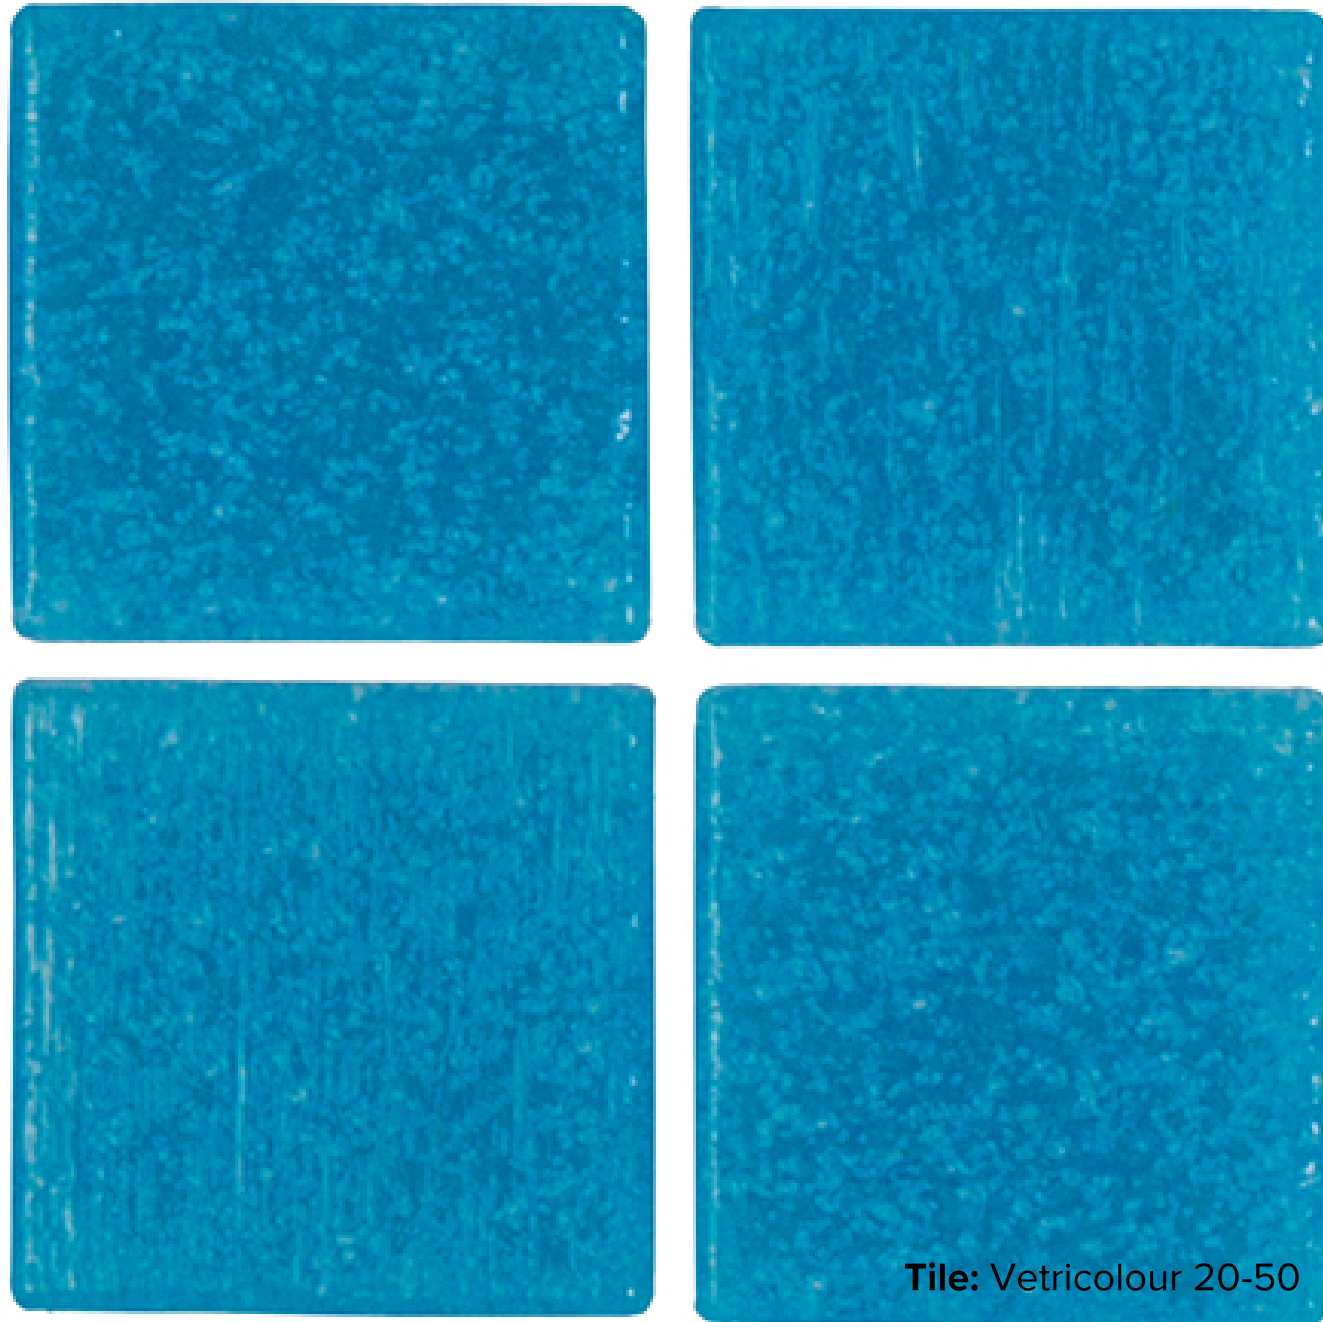

italiaceramics

VETRICOLOUR COLLECTION

Pool: Vetricolour 20-24

PRODUCT TYPE: GLASS

COLOURS: SEE BELOW

TILE SIZES: 20x20mm

SHEET SIZE: 322x322mm

APPLICATION: POOL

ITEM CODE: 2723

VETRICOLOUR

VTC 20-42

Tile: Vetricolour 20-42

VETRICOLOUR

VTC 20-50

Tile: Vetricolour 20-50

VETRICOLOUR

VTC 20-58

Tile: Vetricolour 20-58

VETRICOLOUR

VTC 20-59

Tile: Vetricolour 20-59

VETRICOLOUR

VTC 20-64

Tile: Vetricolour 20-64

VETRICOLOUR

VTC 20-65

Tile: VetriColour 20-65

VETRICOLOUR

VTC 20-96

Tile: VetriColour 20-96

"Tiles for all lifestyles"

*Please note that colours and finishes presented in the display images may vary in real life.