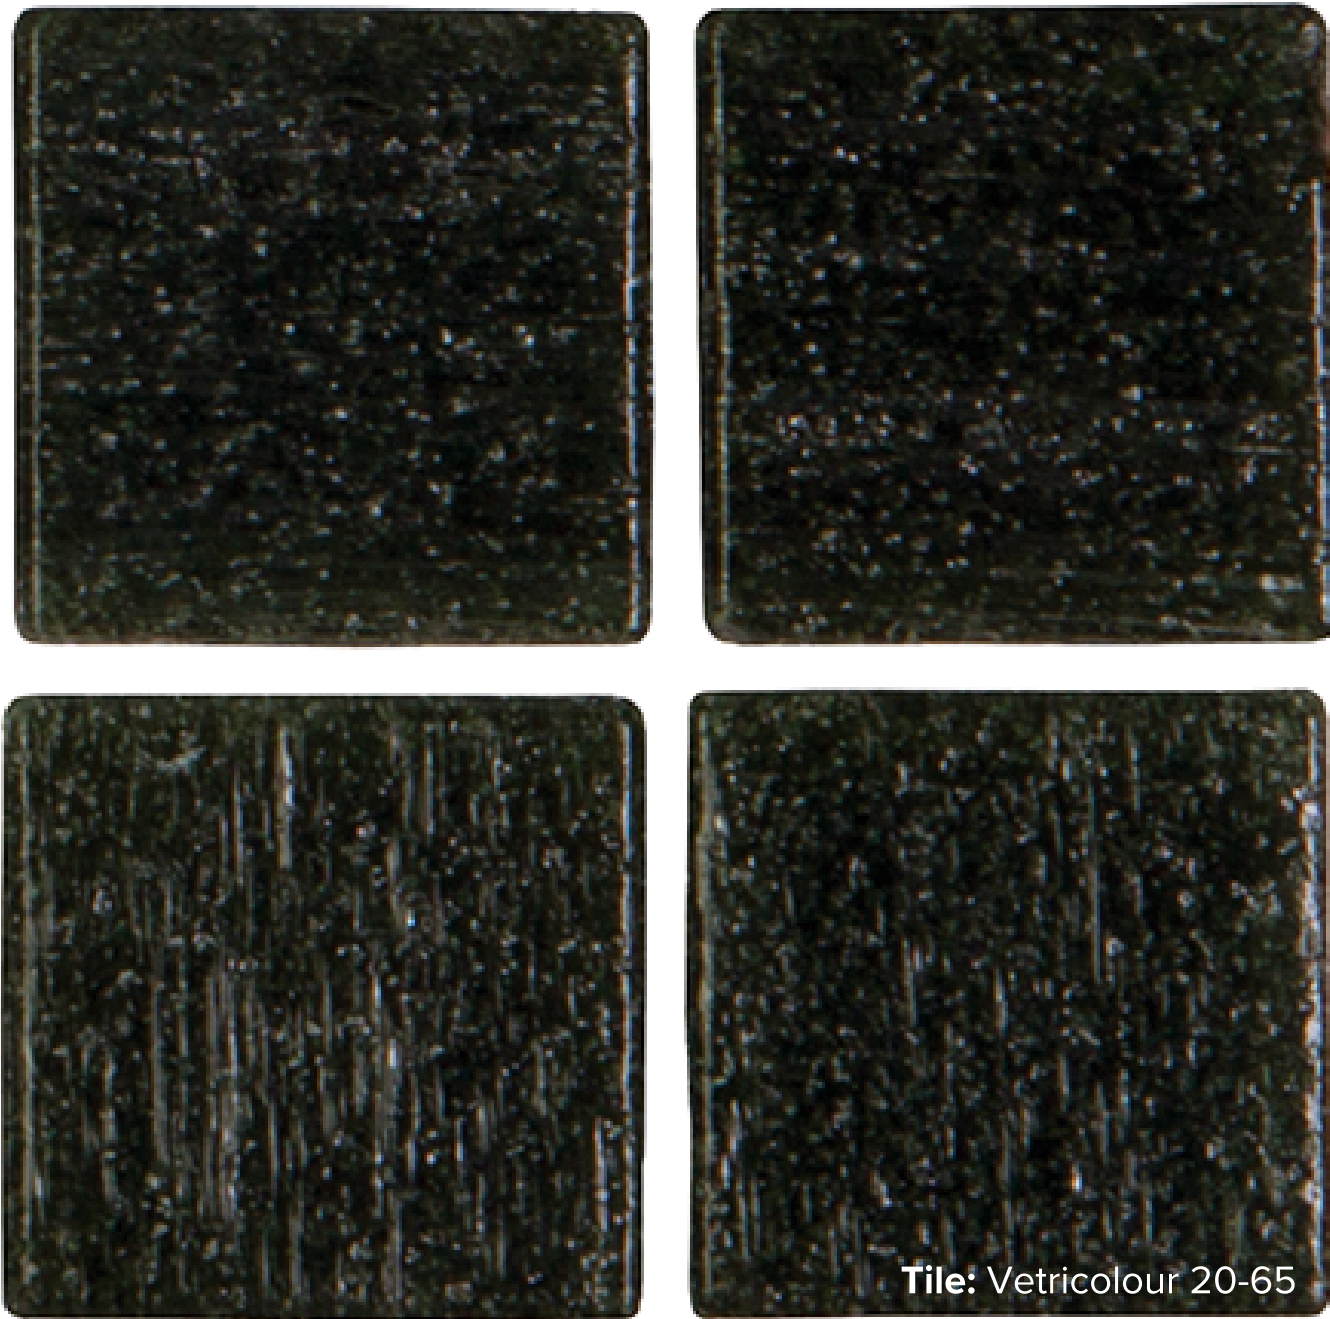

FINISH: MATT

SLIP RATING: N/A

VETRICOLOUR

VTC 20-10

Tile: Vetricolour 20-10

VETRICOLOUR

VTC 20-22

Tile: Vetricolour 20-22

ITEM CODE: 2723

VETRICOLOUR

VTC 20-42

Tile: Vetricolour 20-42

VETRICOLOUR

VTC 20-50

Tile: Vetricolour 20-50

VETRICOLOUR

VTC 20-58

Tile: Vetricolour 20-58

VETRICOLOUR

VTC 20-59

Tile: Vetricolour 20-59

VETRICOLOUR

VTC 20-64

Tile: Vetricolour 20-64

VETRICOLOUR

VTC 20-65

Tile: VetriColour 20-65

VETRICOLOUR

VTC 20-96

Tile: VetriColour 20-96

"Tiles for all lifestyles"

*Please note that colours and finishes presented in the display images may vary in real life.