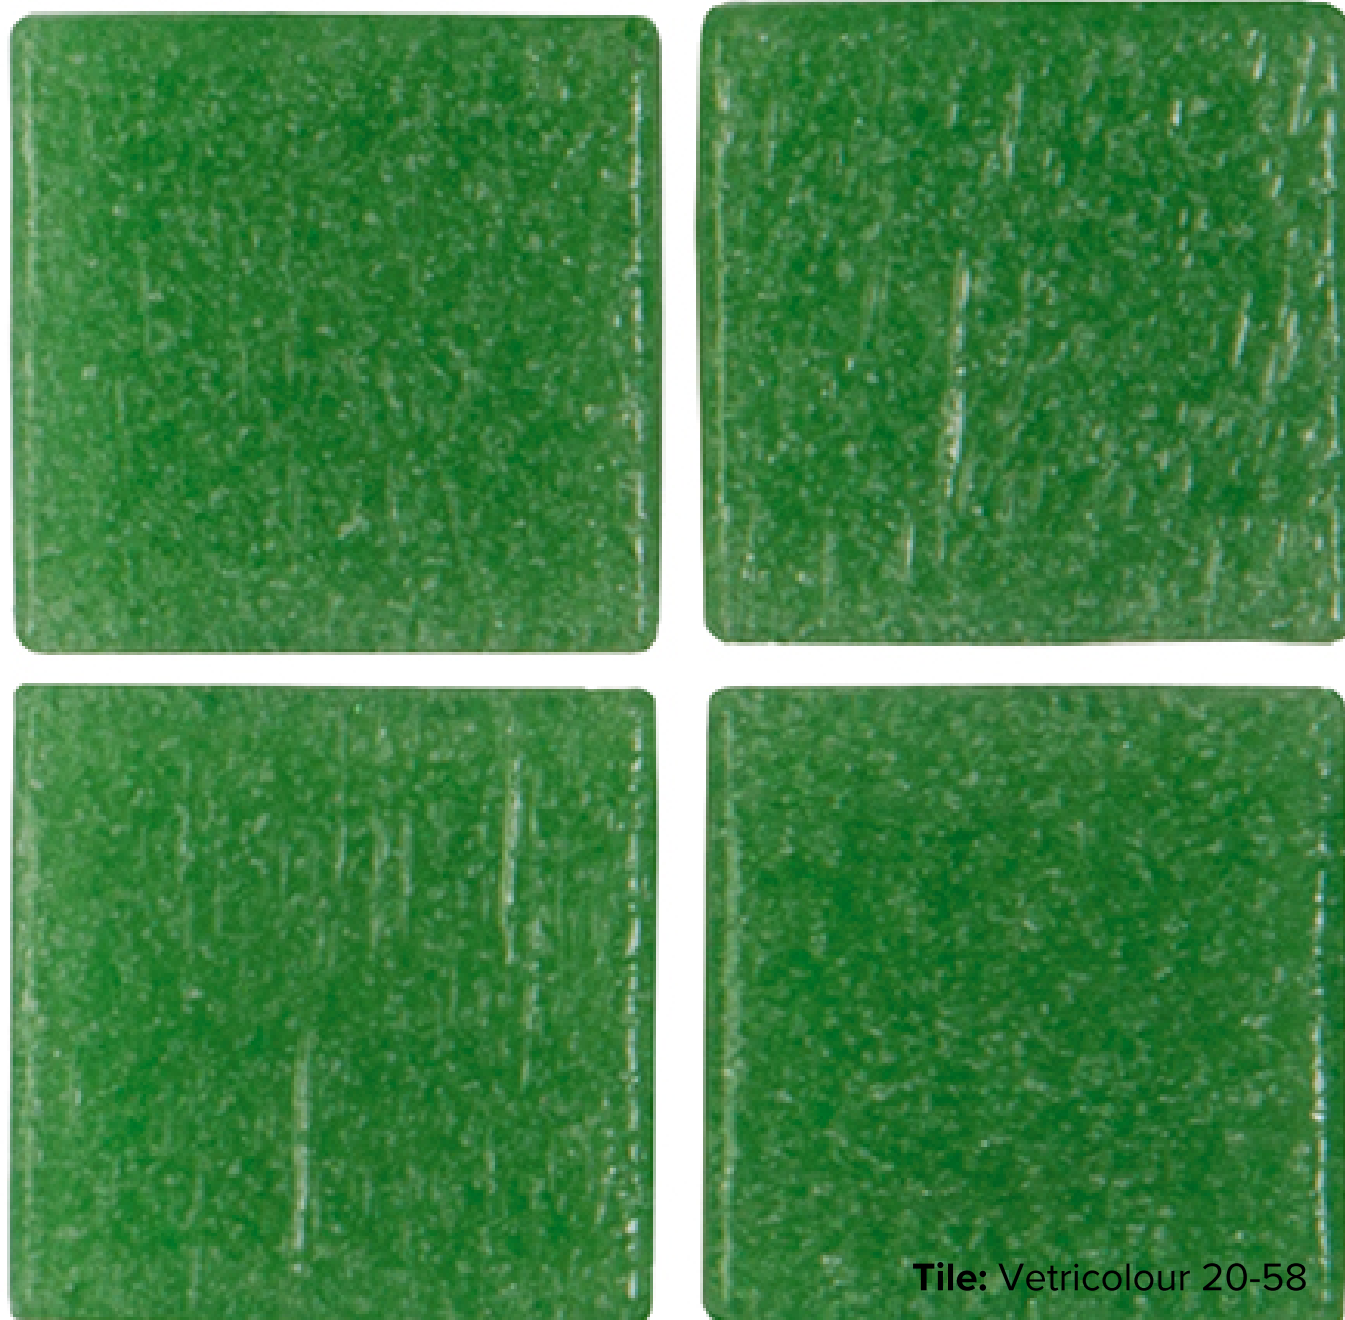

ITEM CODE: 2723

VETRICOLOUR

VTC 20-42

Tile: Vetricolour 20-42

VETRICOLOUR

VTC 20-50

Tile: Vetricolour 20-50

VETRICOLOUR

VTC 20-58

Tile: Vetricolour 20-58

VETRICOLOUR

VTC 20-59

Tile: Vetricolour 20-59

VETRICOLOUR

VTC 20-64

Tile: Vetricolour 20-64