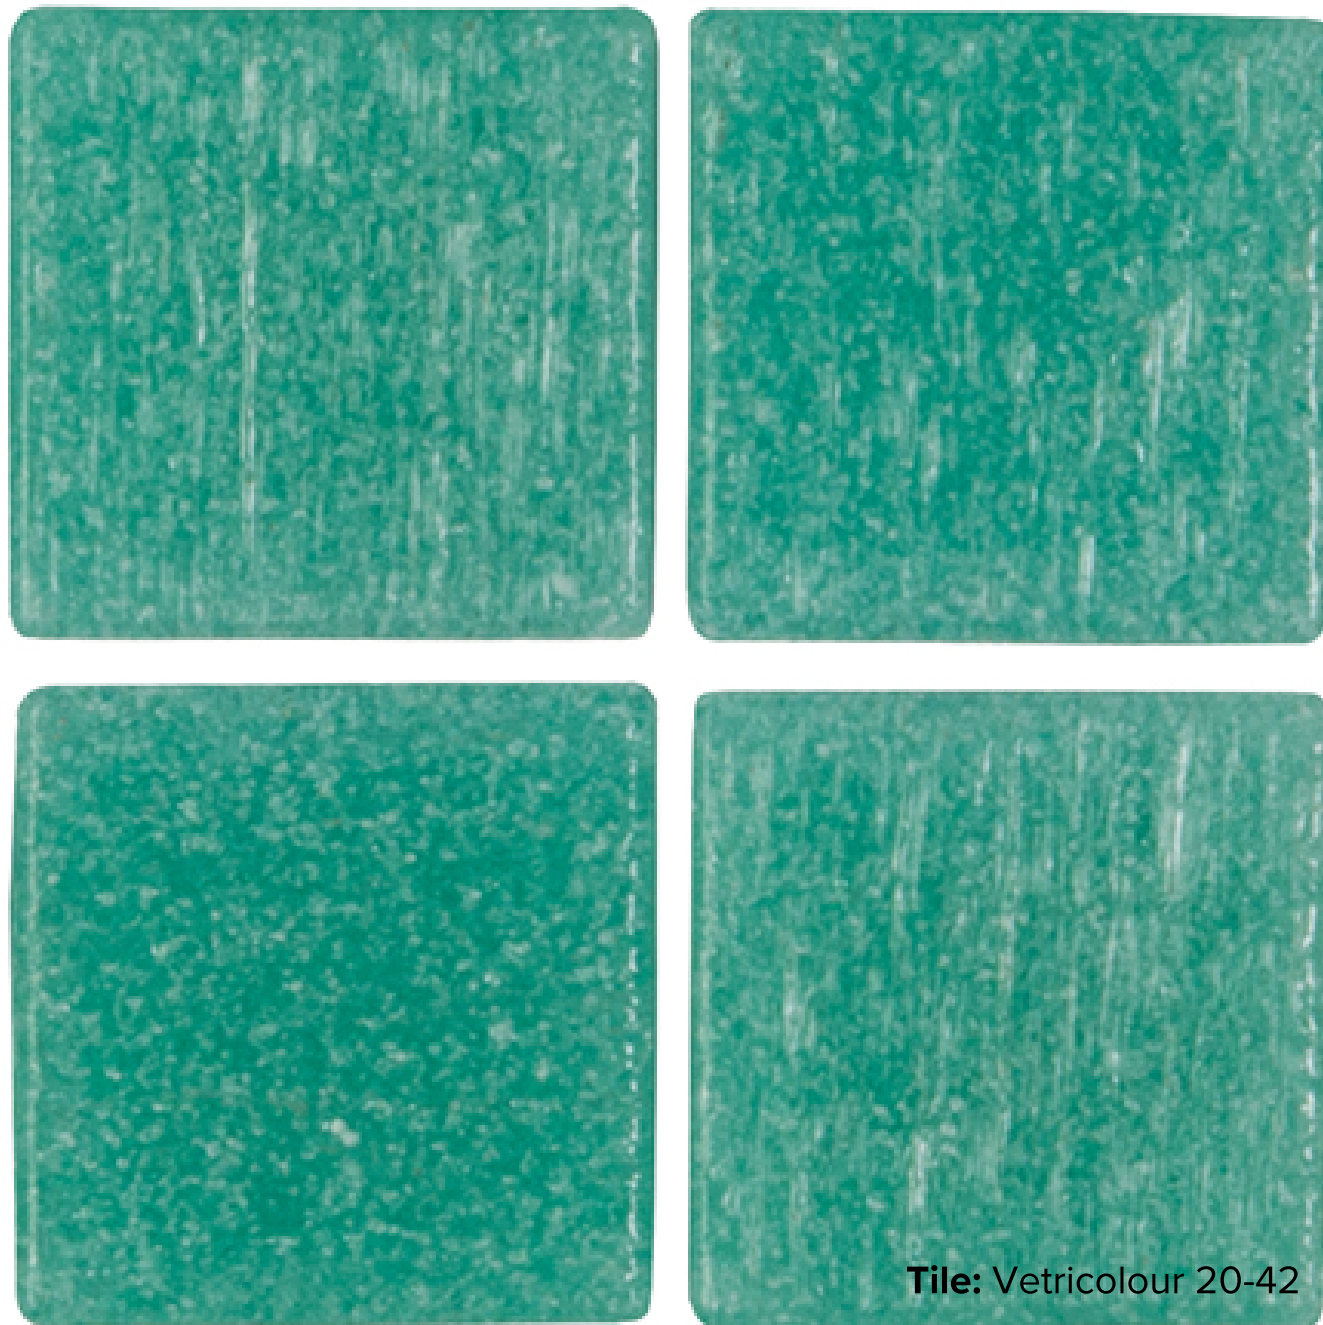

italiaceramics

VETRICOLOUR COLLECTION

Pool: Vetricolour 20-24

PRODUCT TYPE: GLASS

COLOURS: SEE BELOW

TILE SIZES: 20x20mm

SHEET SIZE: 322x322mm

APPLICATION: POOL

FINISH: MATT

SLIP RATING: N/A

VETRICOLOUR

VTC 20-10

Tile: Vetricolour 20-10

VETRICOLOUR

VTC 20-22

Tile: Vetricolour 20-22

ITEM CODE: 2723

VETRICOLOUR

VTC 20-42

Tile: Vetricolour 20-42

VETRICOLOUR

VTC 20-50

Tile: Vetricolour 20-50

VETRICOLOUR

VTC 20-58

Tile: Vetricolour 20-58

VETRICOLOUR

VTC 20-59

Tile: Vetricolour 20-59

VETRICOLOUR

VTC 20-64

Tile: Vetricolour 20-64