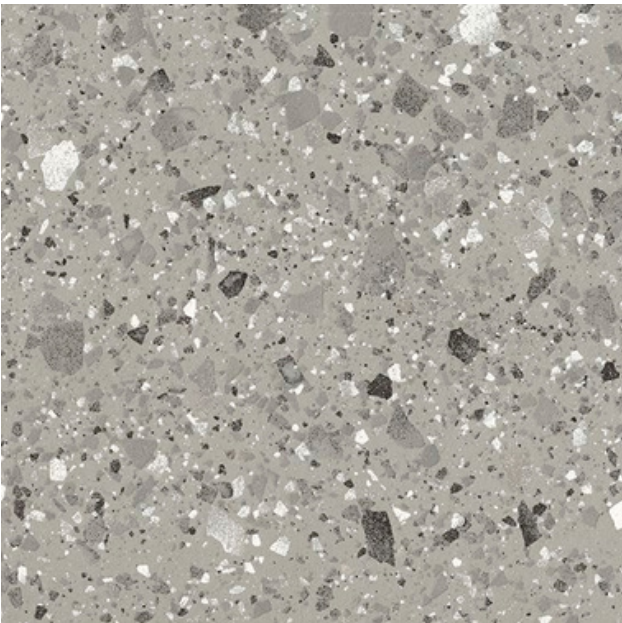

VENICE GREY

600x600mm
SLIP RATING (MATT): P3

MATT- **5941**
POLISHED - **5945**