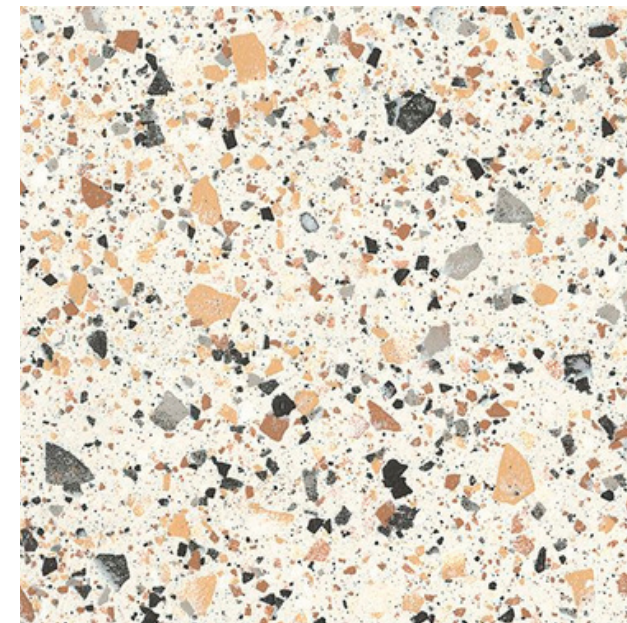

# VENICE VILLA COLLECTION

Venice Villa is an elegant patchwork of colours that follow the most advance style trends to offer a contemporary porcelain stoneware that works with any style and setting. The benefits of full body porcelain, with the added beauty of real marble chips throughout. A collection that guarantees an eclectic, versatile design, channeling up-to-the minute style trends. With four eye catching colours in stock - Ivory, Silver, Grey and Graphite.

**EDGE FINISH:** RECTIFIED

**PEI:** 5

**VARIATION:** V3

**SLIP RATING:** P3

Floor: Venice Villa Ivory 600x600mm

# VENICE IVORY

600x600mm  
SLIP RATING (MATT): P3

MATT- **5942**  
POLISHED - **5946**

Floor: Venice Villa Silver 600x600mm