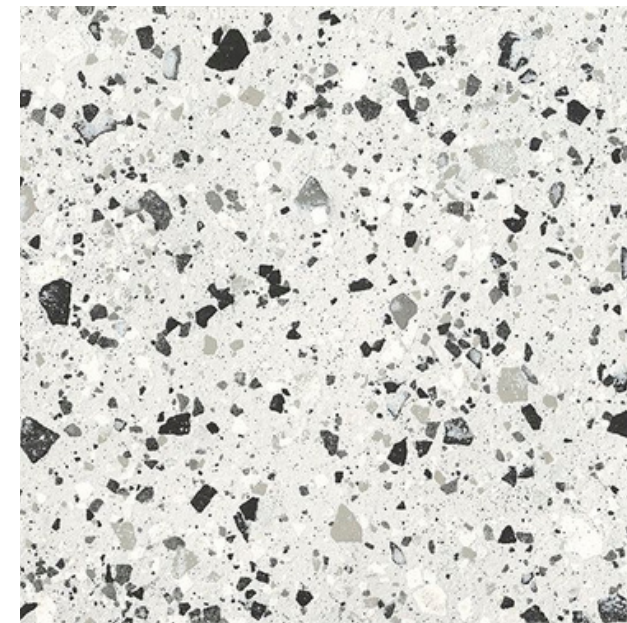

# VENICE VILLA COLLECTION

Venice Villa is an elegant patchwork of colours that follow the most advance style trends to offer a contemporary porcelain stoneware that works with any style and setting. The benefits of full body porcelain, with the added beauty of real marble chips throughout. A collection that guarantees an eclectic, versatile design, channeling up-to-the minute style trends. With four eye catching colours in stock - Ivory, Silver, Grey and Graphite.

# VENICE IVORY

600x600mm  
SLIP RATING (MATT): P3

MATT- **5942**  
POLISHED - **5946**

Floor: Venice Villa Silver 600x600mm

# VENICE SILVER

600x600mm  
SLIP RATING (MATT): P3

MATT- **5943**  
POLISHED - **5947**

Floor: Venice Villa Grey 600x600mm