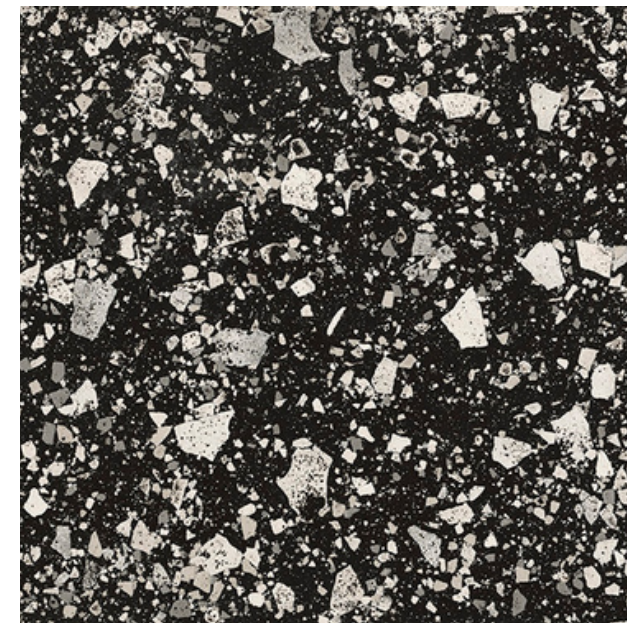

# VENICE VILLA COLLECTION

Venice Villa is an elegant patchwork of colours that follow the most advance style trends to offer a contemporary porcelain stoneware that works with any style and setting. The benefits of full body porcelain, with the added beauty of real marble chips throughout. A collection that guarantees an eclectic, versatile design, channeling up-to-the minute style trends. With four eye catching colours in stock - Ivory, Silver, Grey and Graphite.

# VENICE GRAPHITE

600x600mm  
SLIP RATING (MATT): P3

MATT- **5940**  
POLISHED - **5944**

***"Tiles for all lifestyles"***

\*Please note that colours and finishes presented in the display images may vary in real life.