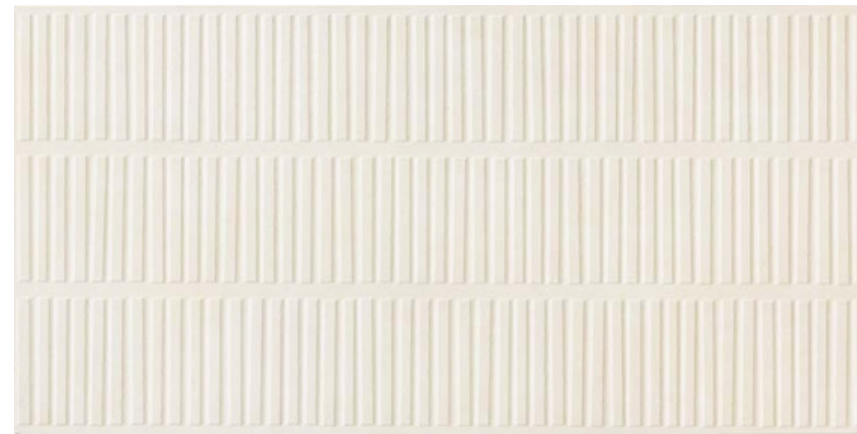

TERRE BIANCO

600x1200mm
BRICCO
2460