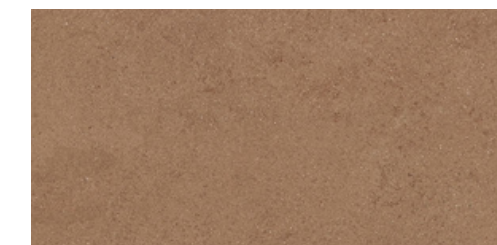

300x600mm
MATT
1373