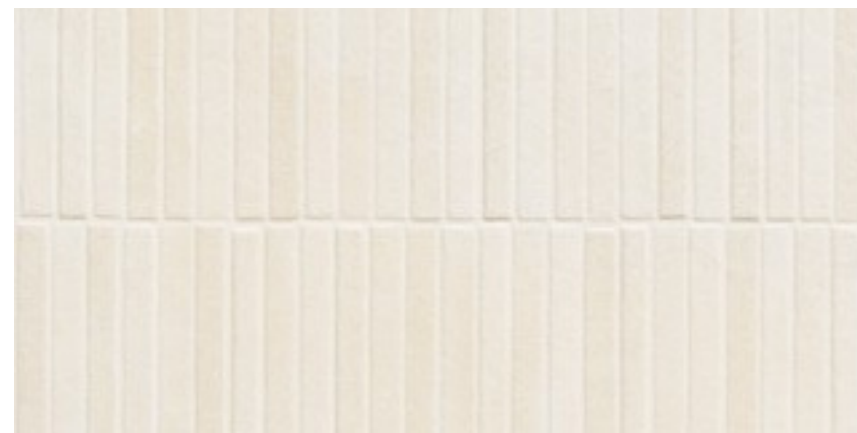

600x1200mm
IRREGOLO DECOR
1368