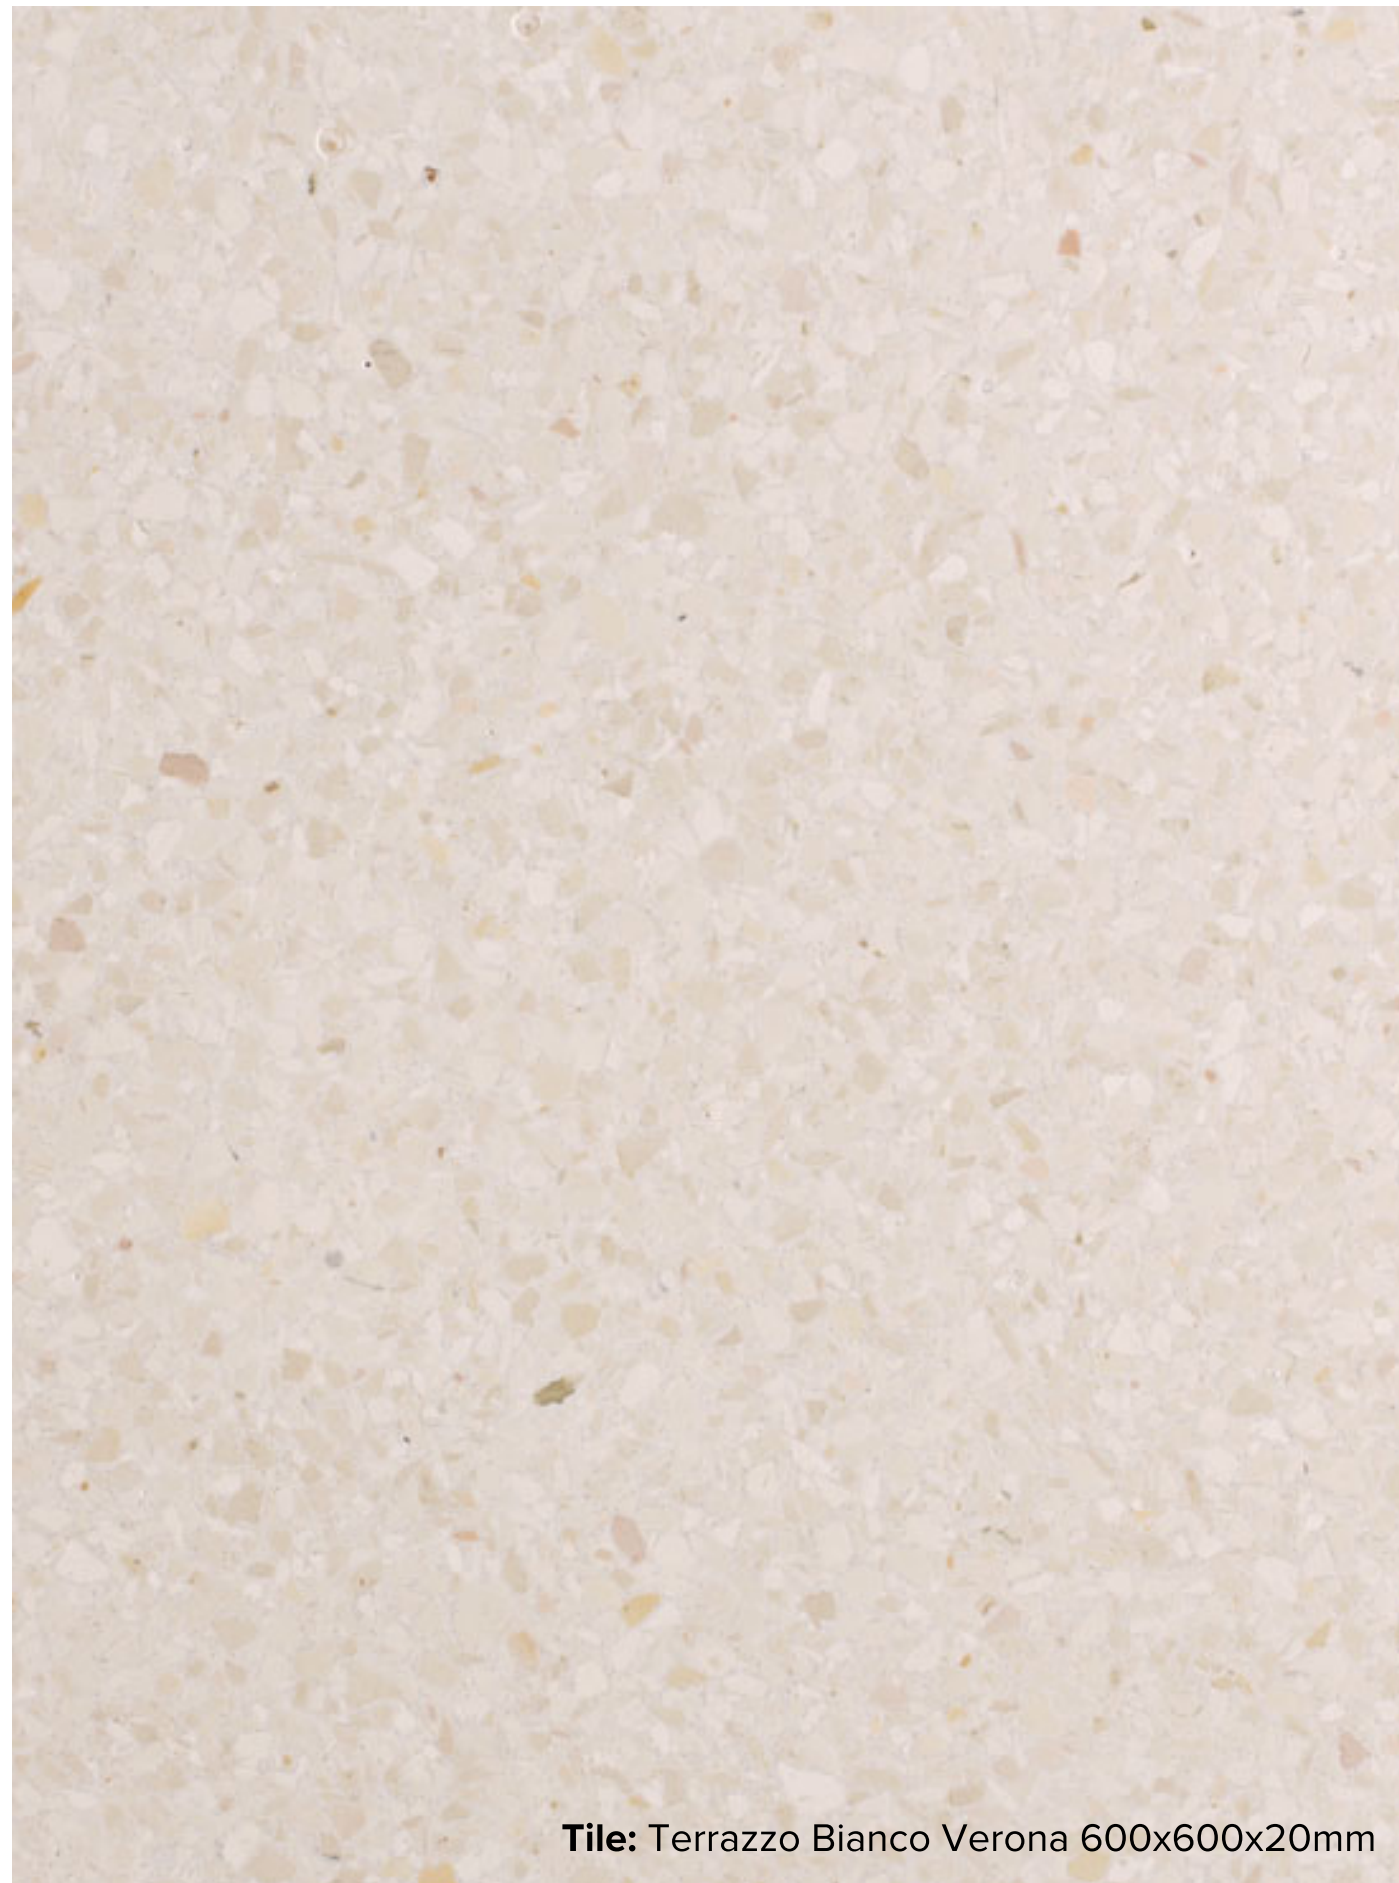

FINISH: HONED

EDGE FINISH: RECTIFIED

PEI: 3

VARIATION: N/A

SLIP RATING: P2

TERRAZZO BIANCO VERONA

Tile: Terrazzo Bianco Verona 600x600x20mm

600x600x20mm
RECTIFIED
1005