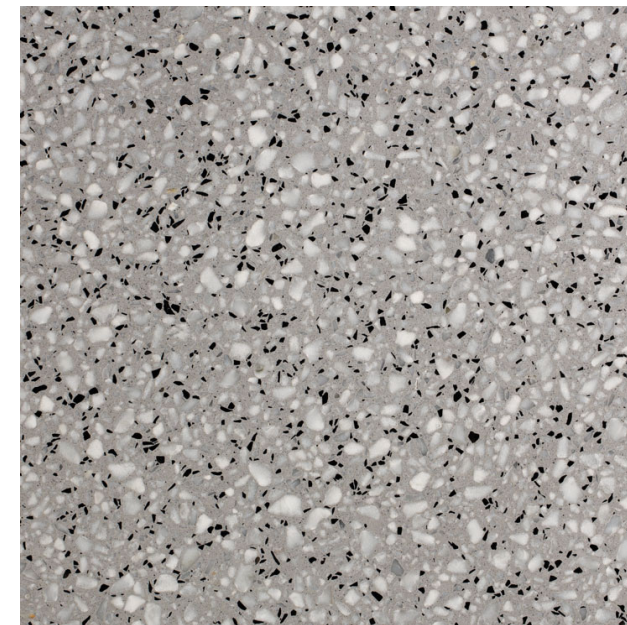

600x600x20mm
RECTIFIED
8297

Floor: Terrazzo Murano 600x600x20mm

TERRAZZO MURANO

600x600x20mm
RECTIFIED
8750

Floor: Terrazzo Nero 600x600x20mm

TERRAZZO NERO

600x600x20mm
RECTIFIED
8298

Tile: Terrazzo Pepe Grigio 600x600x20mm

TERRAZZO PEPE GRIGIO

600x600x20mm
RECTIFIED
8626

"Tiles for all lifestyles"

*Please note that colours and finishes presented in the display images may vary in real life.

Floor: Terrazzo Nero 600x1200x20mm