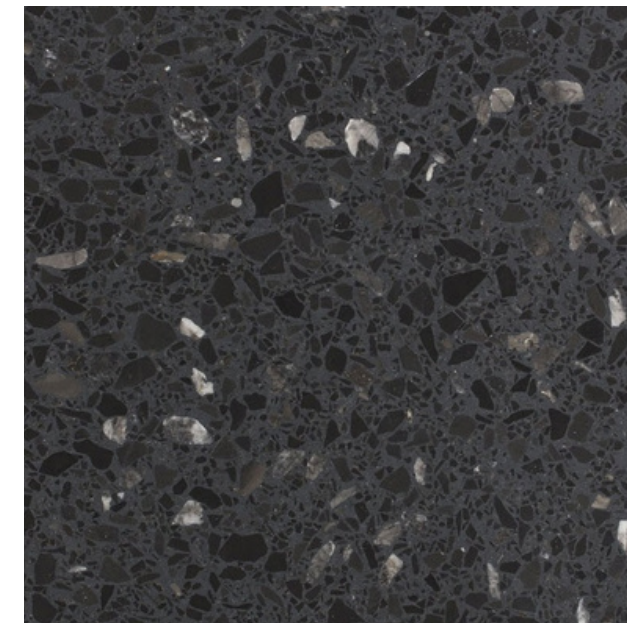

600x600x20mm
RECTIFIED
8297

Floor: Terrazzo Murano 600x600x20mm

TERRAZZO MURANO

600x600x20mm
RECTIFIED
8750

Floor: Terrazzo Nero 600x600x20mm

TERRAZZO NERO

600x600x20mm
RECTIFIED
8298

Tile: Terrazzo Pepe Grigio 600x600x20mm

TERRAZZO PEPE GRIGIO

600x600x20mm
RECTIFIED
8626

"Tiles for all lifestyles"

*Please note that colours and finishes presented in the display images may vary in real life.

Floor: Terrazzo Nero 600x1200x20mm