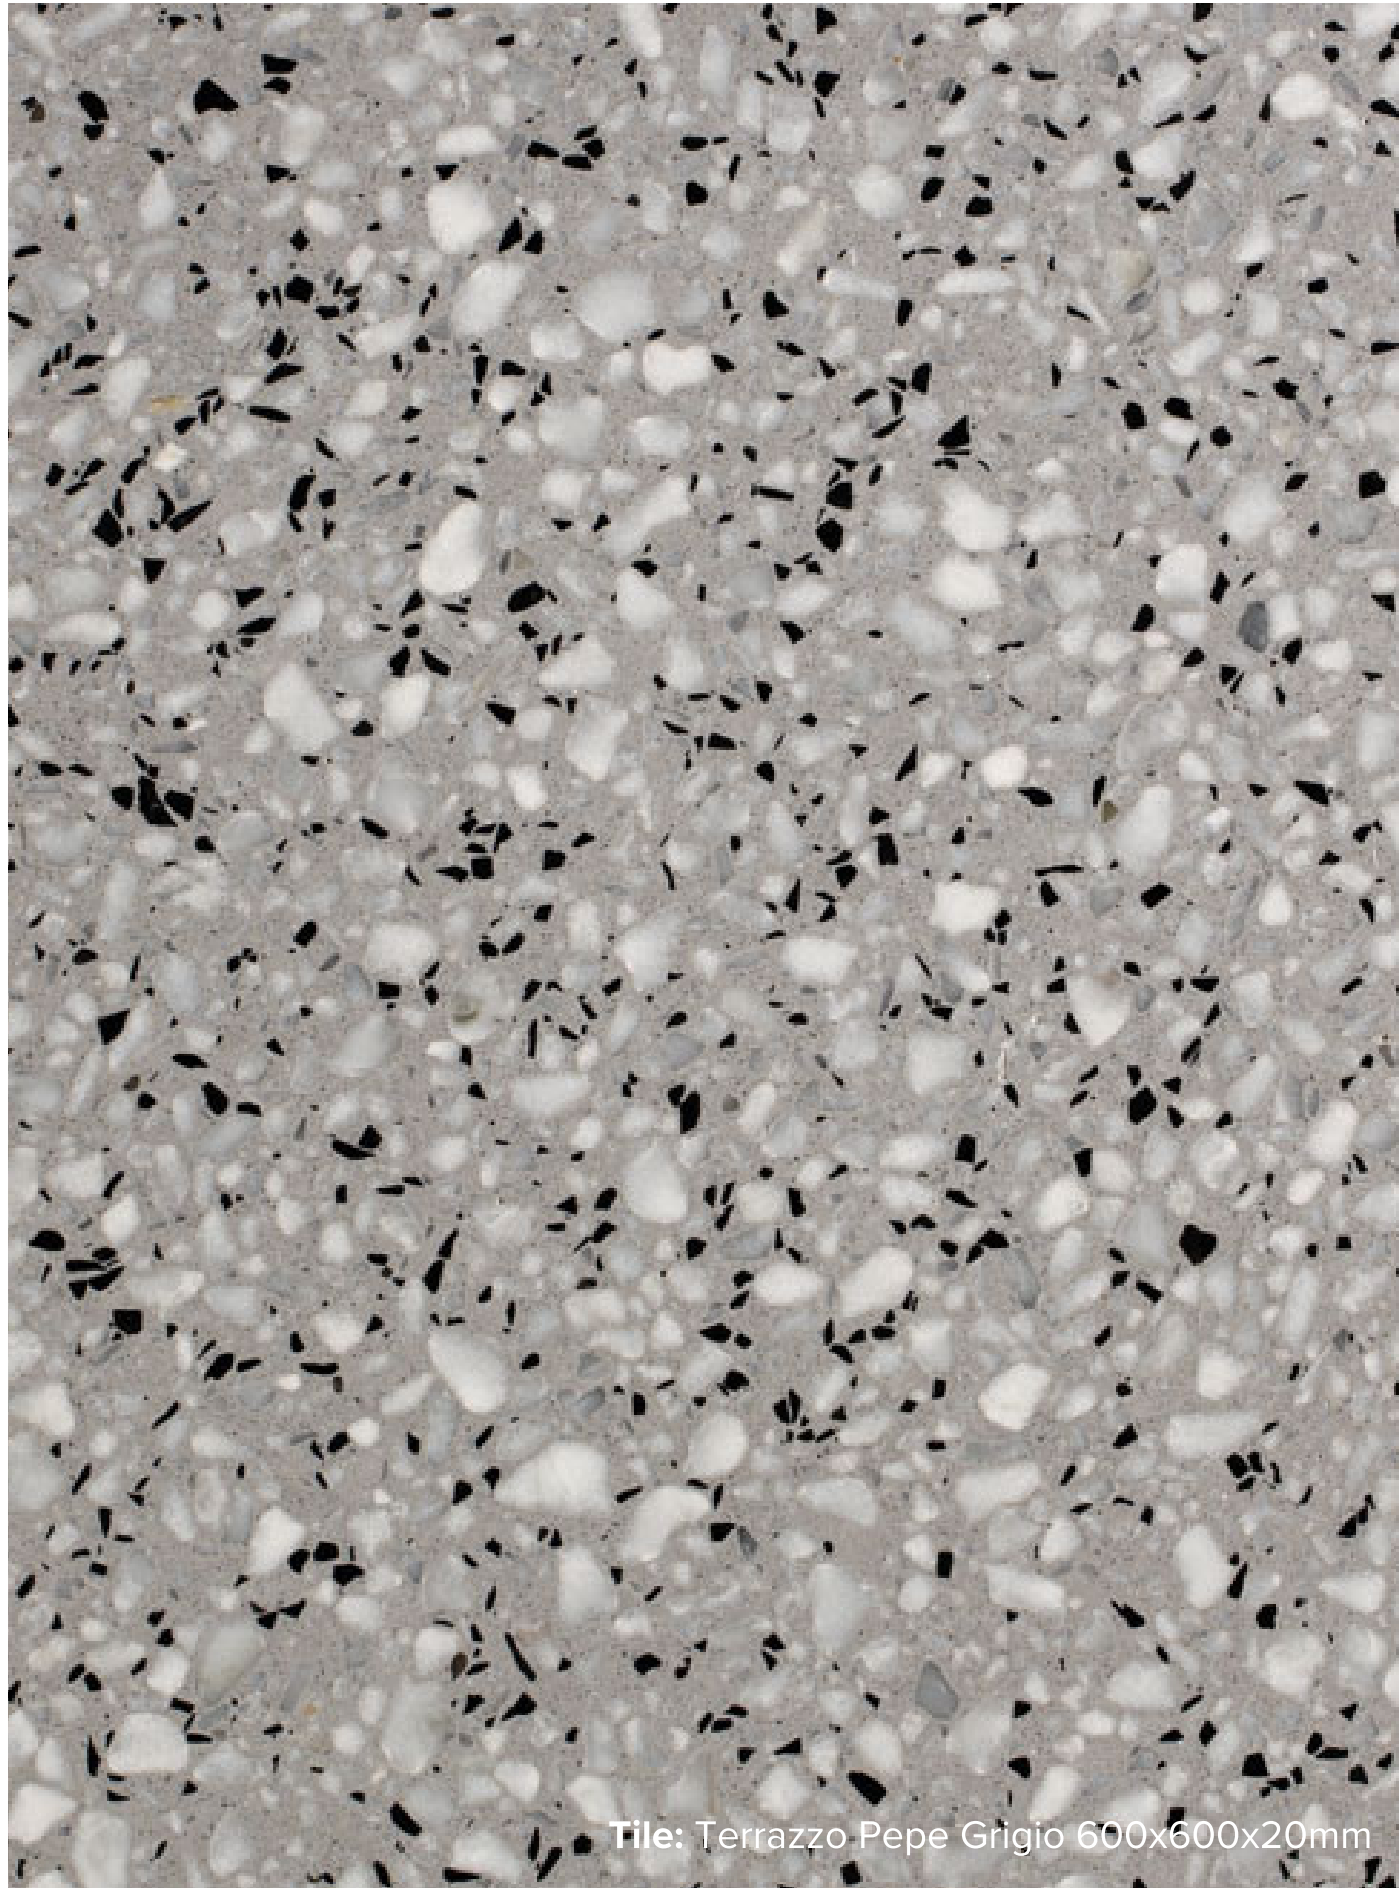

Tile: Terrazzo Pepe Grigio 600x600x20mm