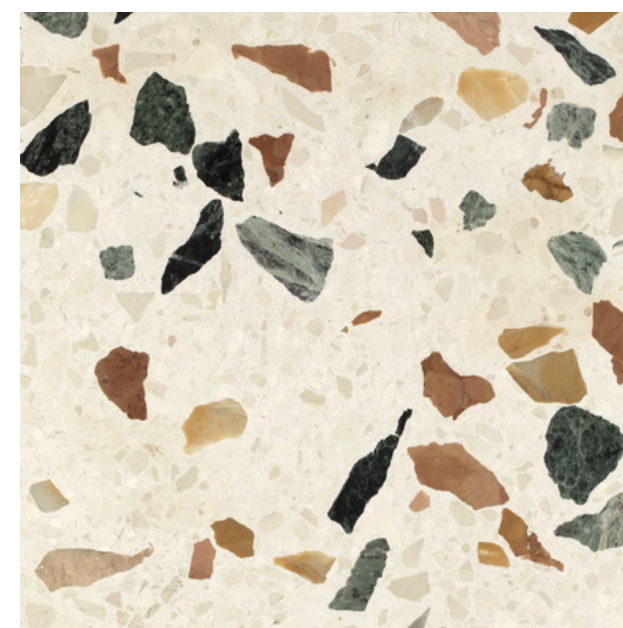

TERRAZZO MURANO

600x600x20mm
RECTIFIED
8750