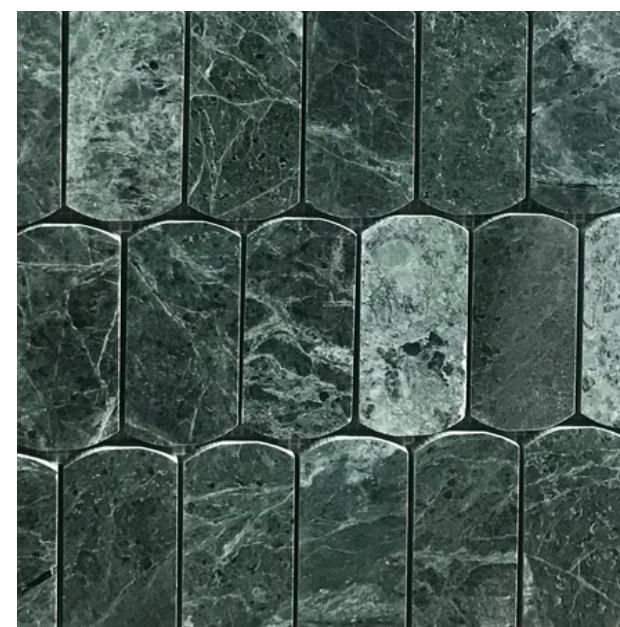

TEMPO INDIAN COLLECTION

Our Tempo Indian Marble Mosaics are the perfect addition to your next project.

With two stunning colours to choose from; bianco and verde, these Tempo Indian mosaics are ready to make a statement, and the beauty of marble is that no two pieces are alike.

EDGE FINISH: RECTIFIED

PEI: 4

VARIATION: N/A

SLIP RATING: N/A

Tile: Tempo Indian Verde 299x310mm/sht

TEMPO INDIAN VERDE

299x310mm/sht
1844

TEMPO INDIAN BIANCO CARRARA

Tile: Tempo Indian Bianco Carrara 299x310mm/sht

299x310mm/sht
1845

"Tiles for all lifestyles"

*Please note that colours and finishes presented in the display images may vary in real life.

Tiles: Tempo Indian Bianco Carrara and Verde 299x310mm/sht.