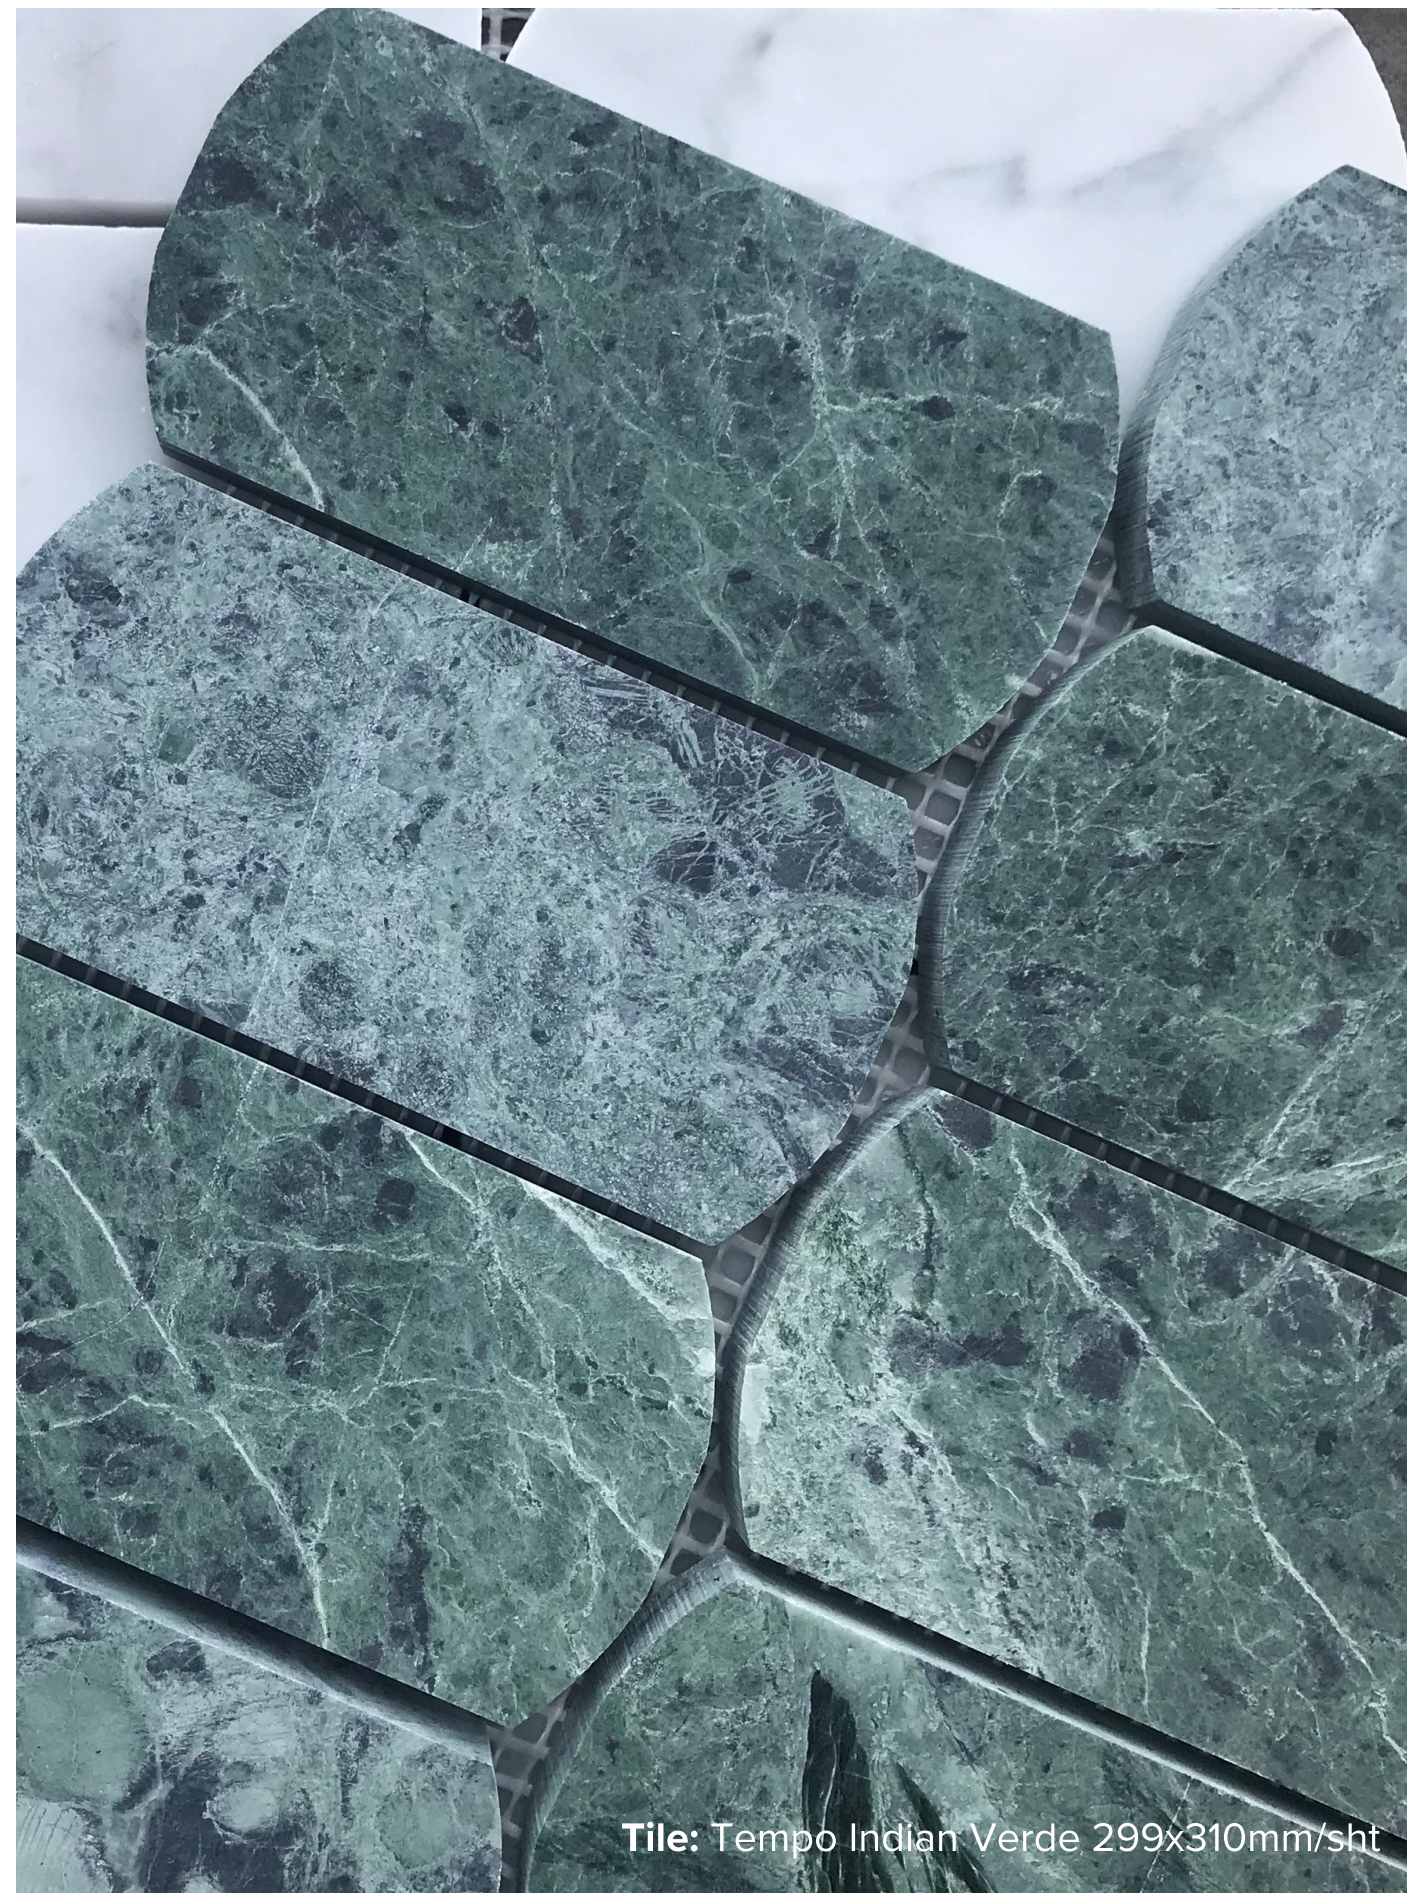

TEMPO INDIAN COLLECTION

Our Tempo Indian Marble Mosaics are the perfect addition to your next project.

With two stunning colours to choose from; bianco and verde, these Tempo Indian mosaics are ready to make a statement, and the beauty of marble is that no two pieces are alike.

Tiles: Tempo Indian Bianco Carrara and Verde 299x310mm/sht

italiaceramics

TEMPO INDIAN COLLECTION

PRODUCT TYPE: MARBLE MOSAIC

COLOURS: VERDE + BIANCO CARRARA

SIZES: 299x310mm/SHT

APPLICATION: WALL + FLOOR

FINISH: HONED

EDGE FINISH: RECTIFIED

PEI: 4

VARIATION: N/A

SLIP RATING: N/A

Tile: Tempo Indian Verde 299x310mm/sht

TEMPO INDIAN VERDE

299x310mm/sht
1844

TEMPO INDIAN BIANCO CARRARA

Tile: Tempo Indian Bianco Carrara 299x310mm/sht

299x310mm/sht
1845

"Tiles for all lifestyles"

*Please note that colours and finishes presented in the display images may vary in real life.

Tiles: Tempo Indian Bianco Carrara and Verde 299x310mm/sht.