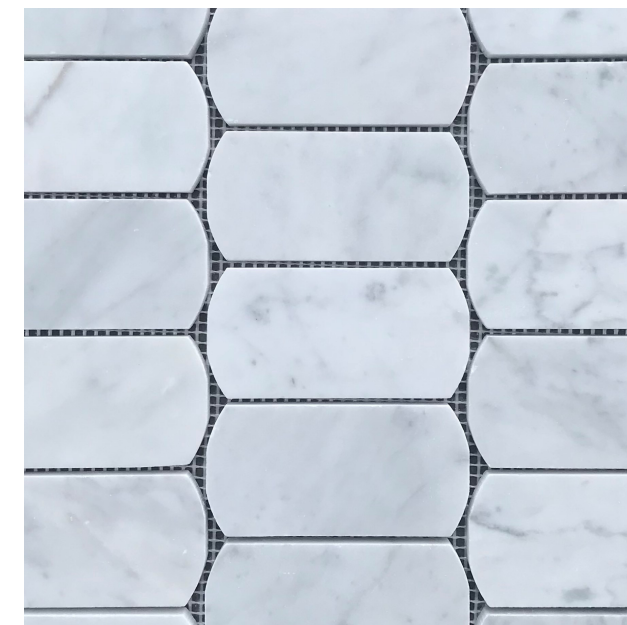

EDGE FINISH: RECTIFIED

PEI: 4

VARIATION: N/A

SLIP RATING: N/A

Tile: Tempo Indian Verde 299x310mm/sht

TEMPO INDIAN VERDE

299x310mm/sht
1844

TEMPO INDIAN BIANCO CARRARA

Tile: Tempo Indian Bianco Carrara 299x310mm/sht

299x310mm/sht
1845

"Tiles for all lifestyles"

*Please note that colours and finishes presented in the display images may vary in real life.

Tiles: Tempo Indian Bianco Carrara and Verde 299x310mm/sht.