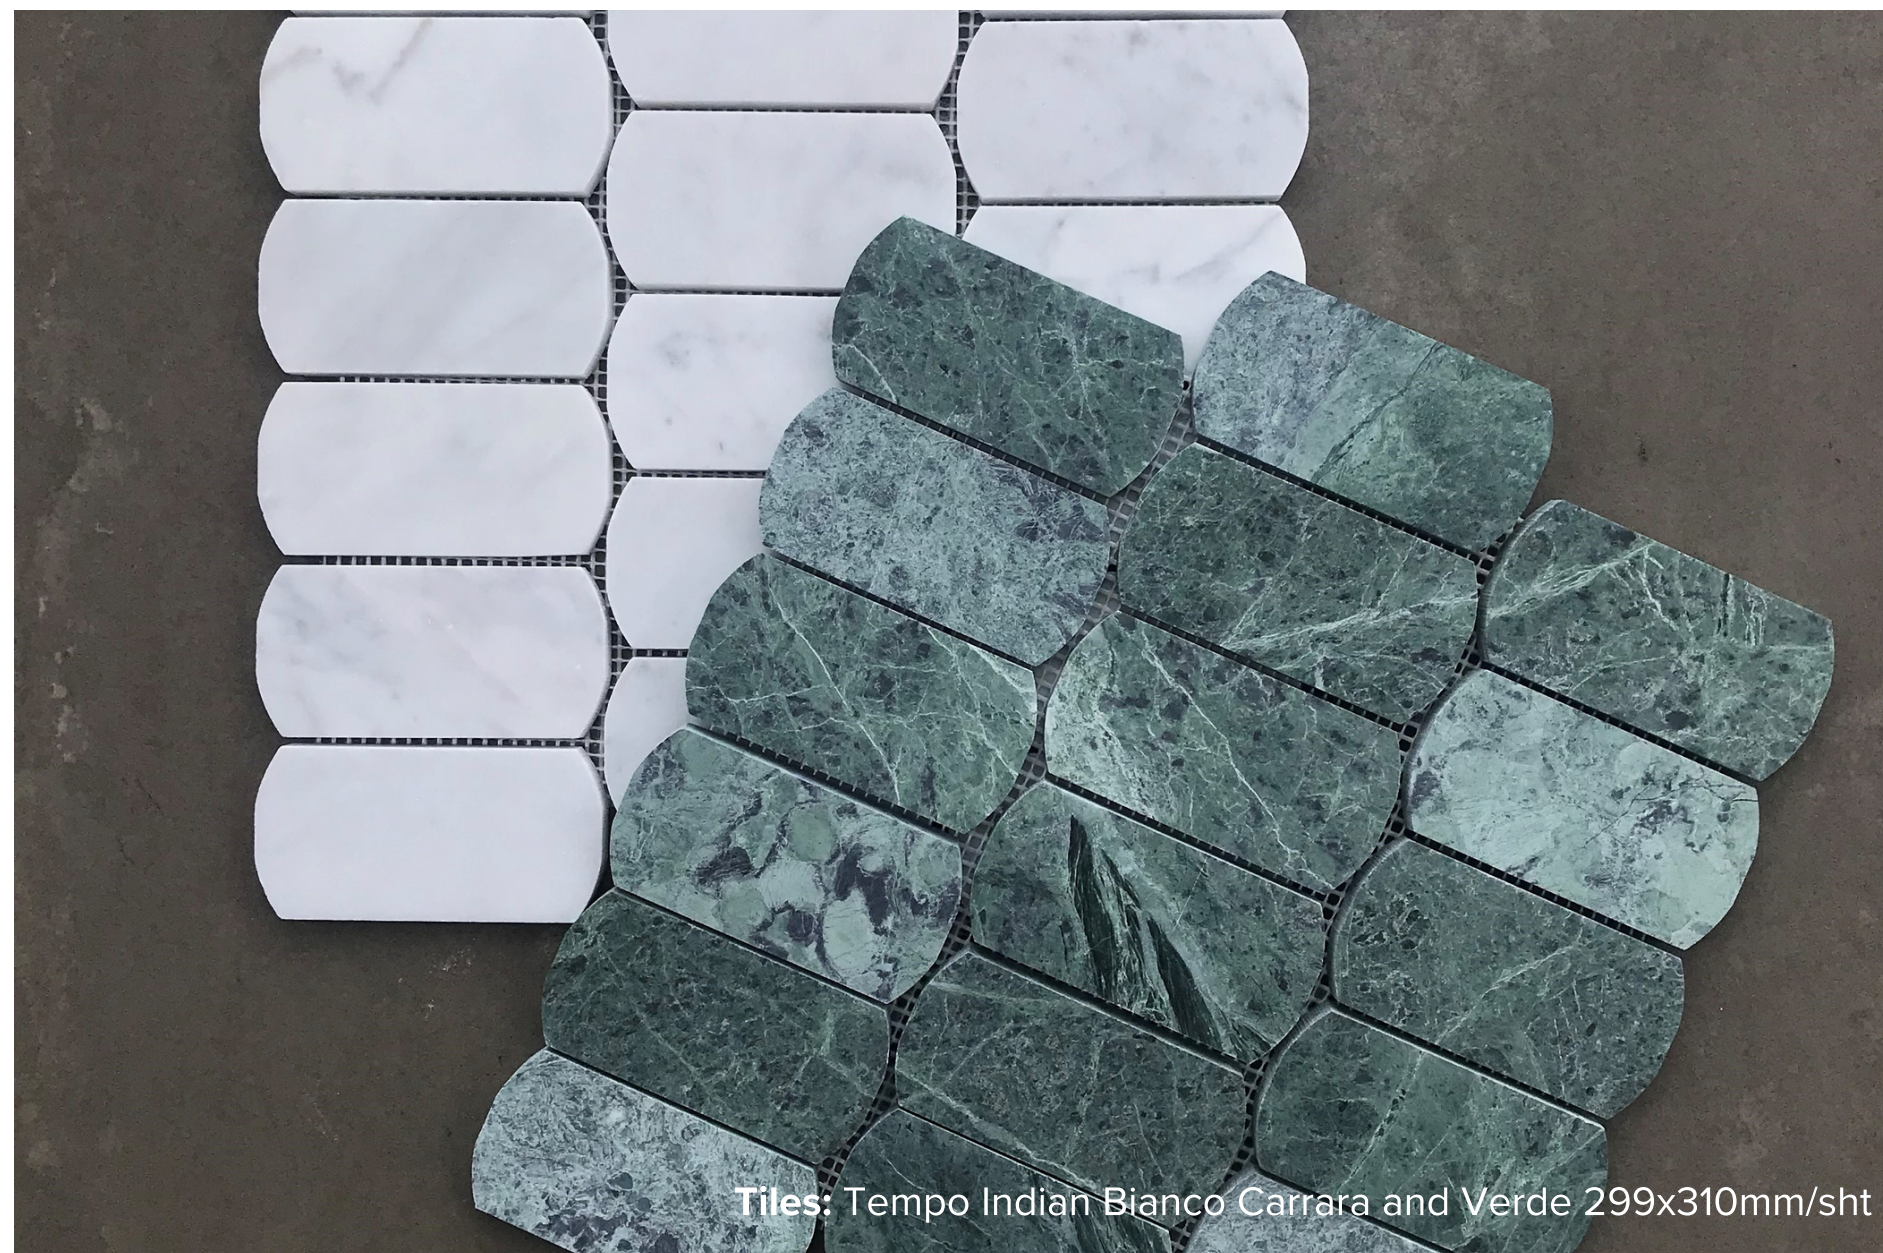

TEMPO INDIAN COLLECTION

Our Tempo Indian Marble Mosaics are the perfect addition to your next project.

With two stunning colours to choose from; bianco and verde, these Tempo Indian mosaics are ready to make a statement, and the beauty of marble is that no two pieces are alike.

Tiles: Tempo Indian Bianco Carrara and Verde 299x310mm/sht

italiaceramics

TEMPO INDIAN COLLECTION

PRODUCT TYPE: MARBLE MOSAIC

COLOURS: VERDE + BIANCO CARRARA

SIZES: 299x310mm/SHT

APPLICATION: WALL + FLOOR

FINISH: HONED

EDGE FINISH: RECTIFIED

PEI: 4

VARIATION: N/A

SLIP RATING: N/A

Tile: Tempo Indian Verde 299x310mm/sht

TEMPO INDIAN VERDE

299x310mm/sht
1844

TEMPO INDIAN BIANCO CARRARA

Tile: Tempo Indian Bianco Carrara 299x310mm/sht

299x310mm/sht
1845

"Tiles for all lifestyles"

*Please note that colours and finishes presented in the display images may vary in real life.

Tiles: Tempo Indian Bianco Carrara and Verde 299x310mm/sht.