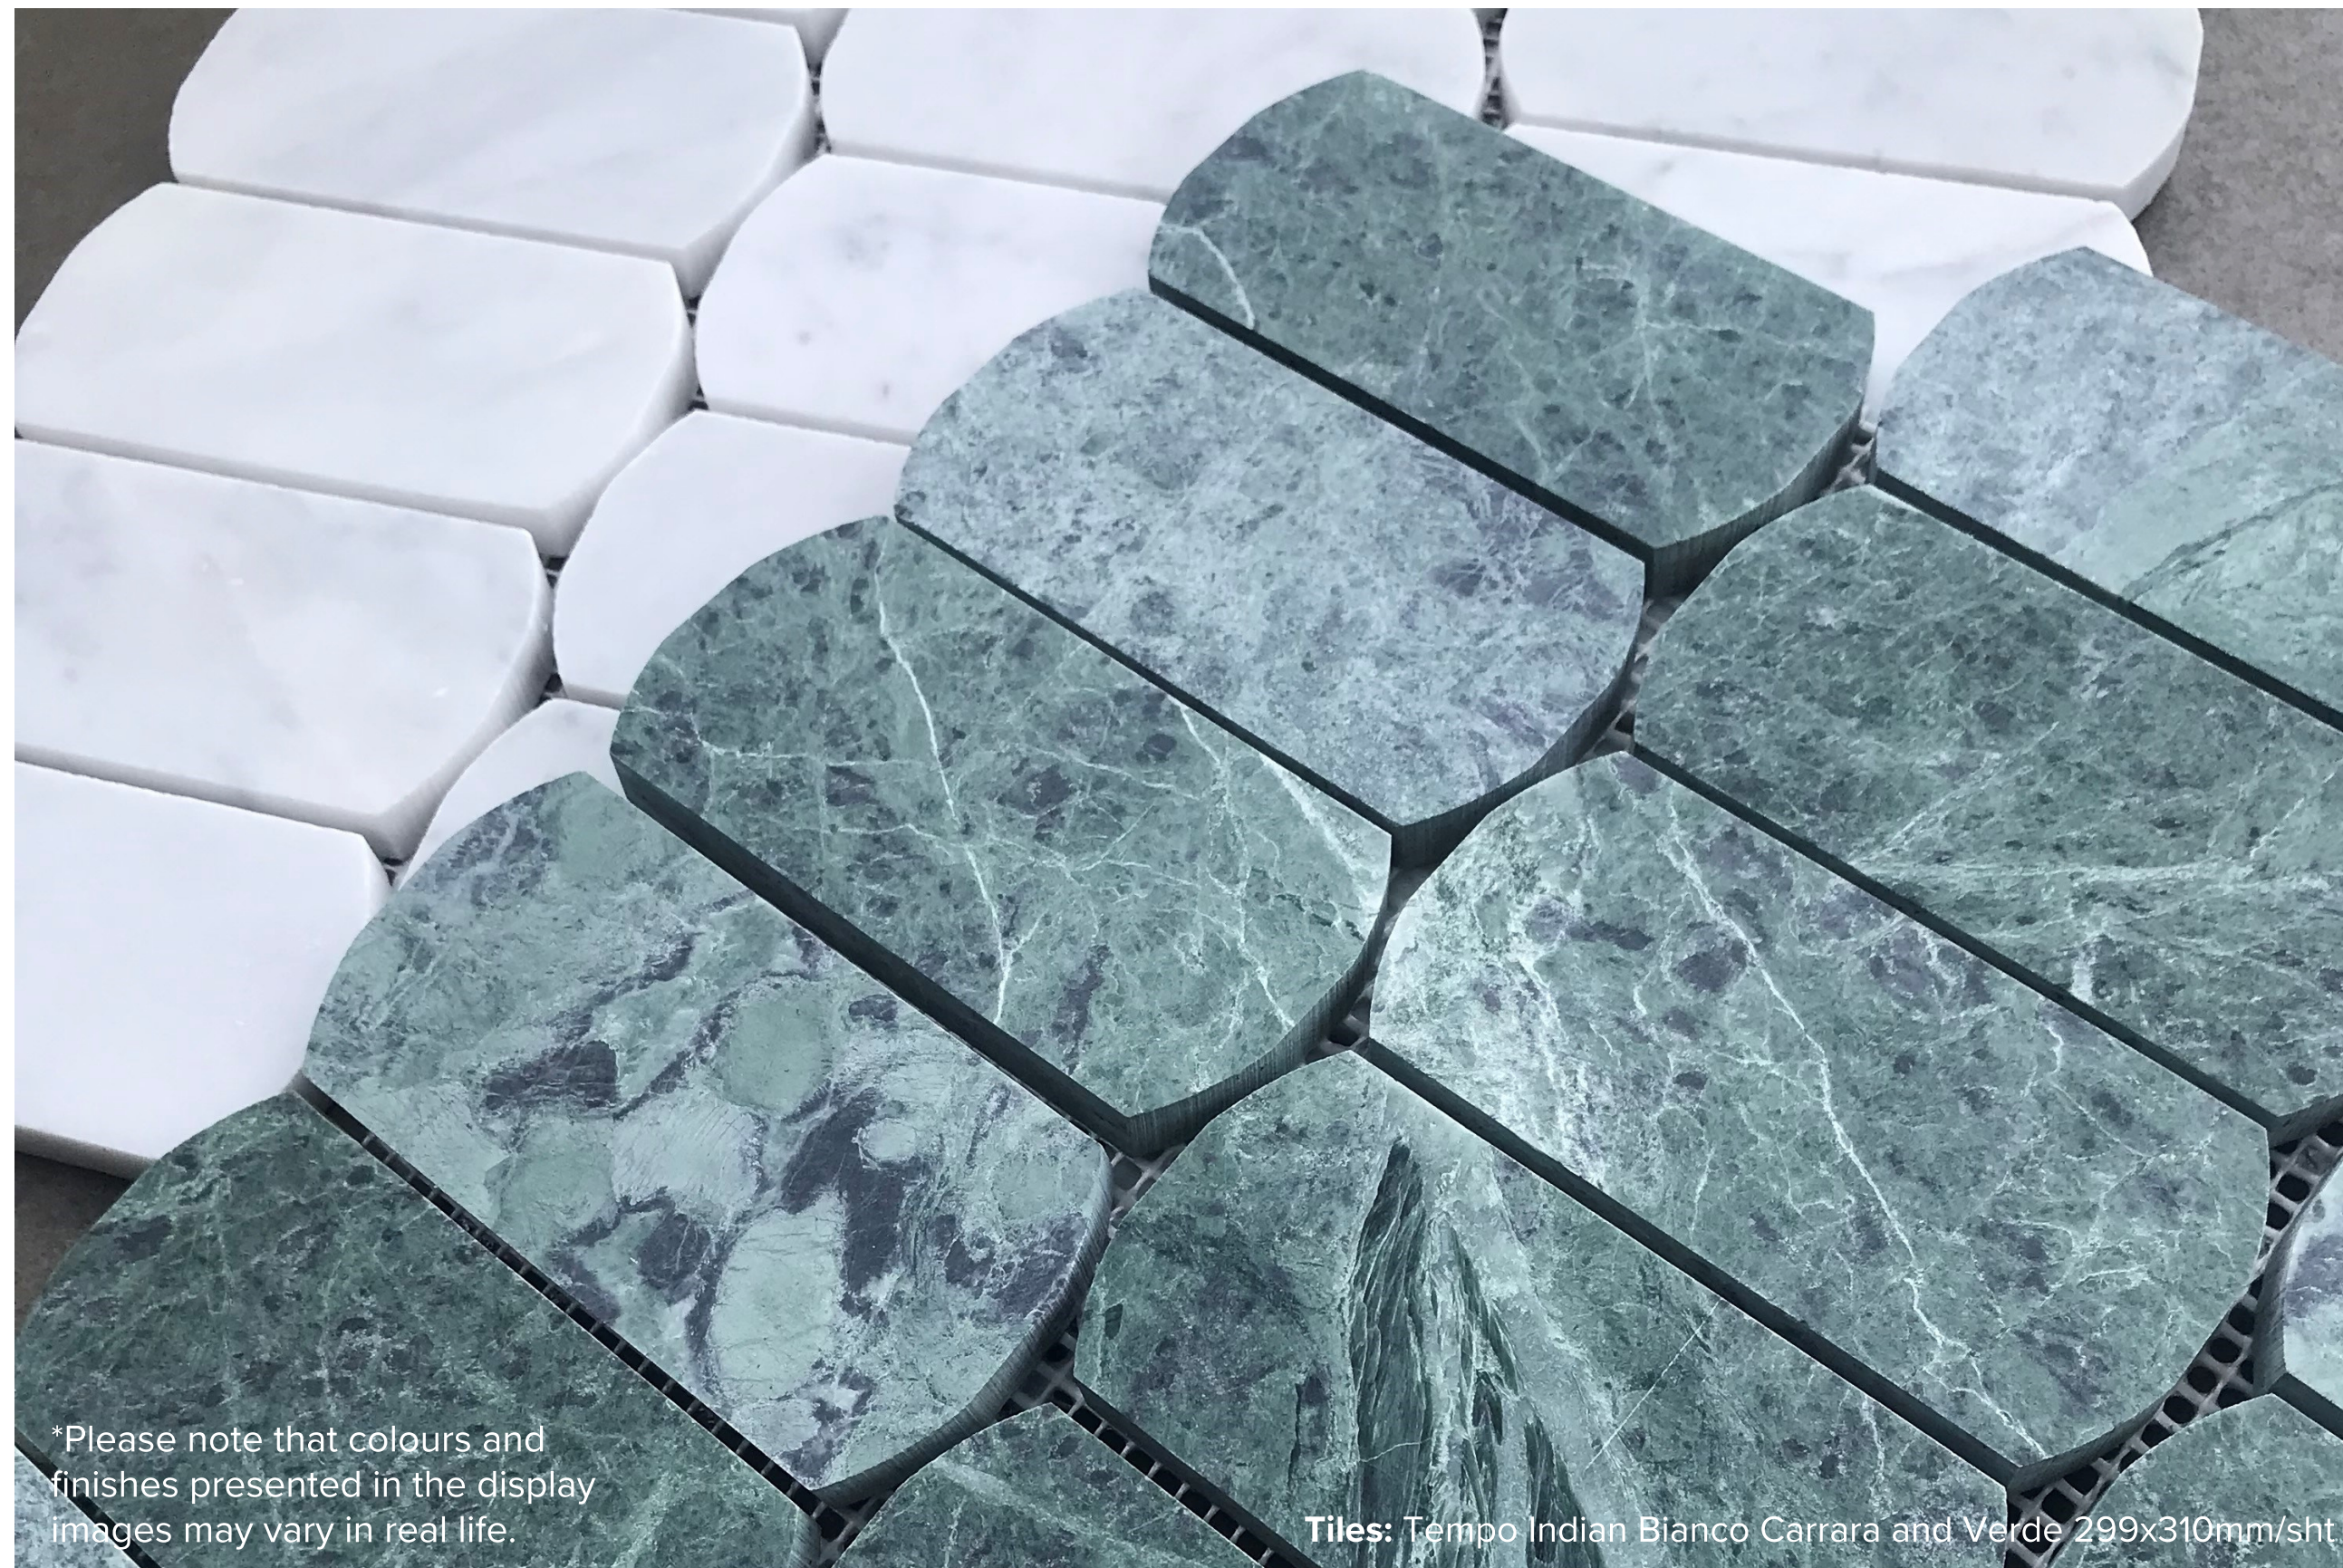

TEMPO INDIAN COLLECTION

Our Tempo Indian Marble Mosaics are the perfect addition to your next project.

With two stunning colours to choose from; bianco and verde, these Tempo Indian mosaics are ready to make a statement, and the beauty of marble is that no two pieces are alike.

Tiles: Tempo Indian Bianco Carrara and Verde 299x310mm/sht

italiaceramics

TEMPO INDIAN COLLECTION

PRODUCT TYPE: MARBLE MOSAIC

COLOURS: VERDE + BIANCO CARRARA

SIZES: 299x310mm/SHT

APPLICATION: WALL + FLOOR

FINISH: HONED

EDGE FINISH: RECTIFIED

PEI: 4

VARIATION: N/A

SLIP RATING: N/A

Tile: Tempo Indian Verde 299x310mm/sht

TEMPO INDIAN VERDE

299x310mm/sht
1844

TEMPO INDIAN BIANCO CARRARA

Tile: Tempo Indian Bianco Carrara 299x310mm/sht

299x310mm/sht
1845

"Tiles for all lifestyles"

*Please note that colours and finishes presented in the display images may vary in real life.

Tiles: Tempo Indian Bianco Carrara and Verde 299x310mm/sht.