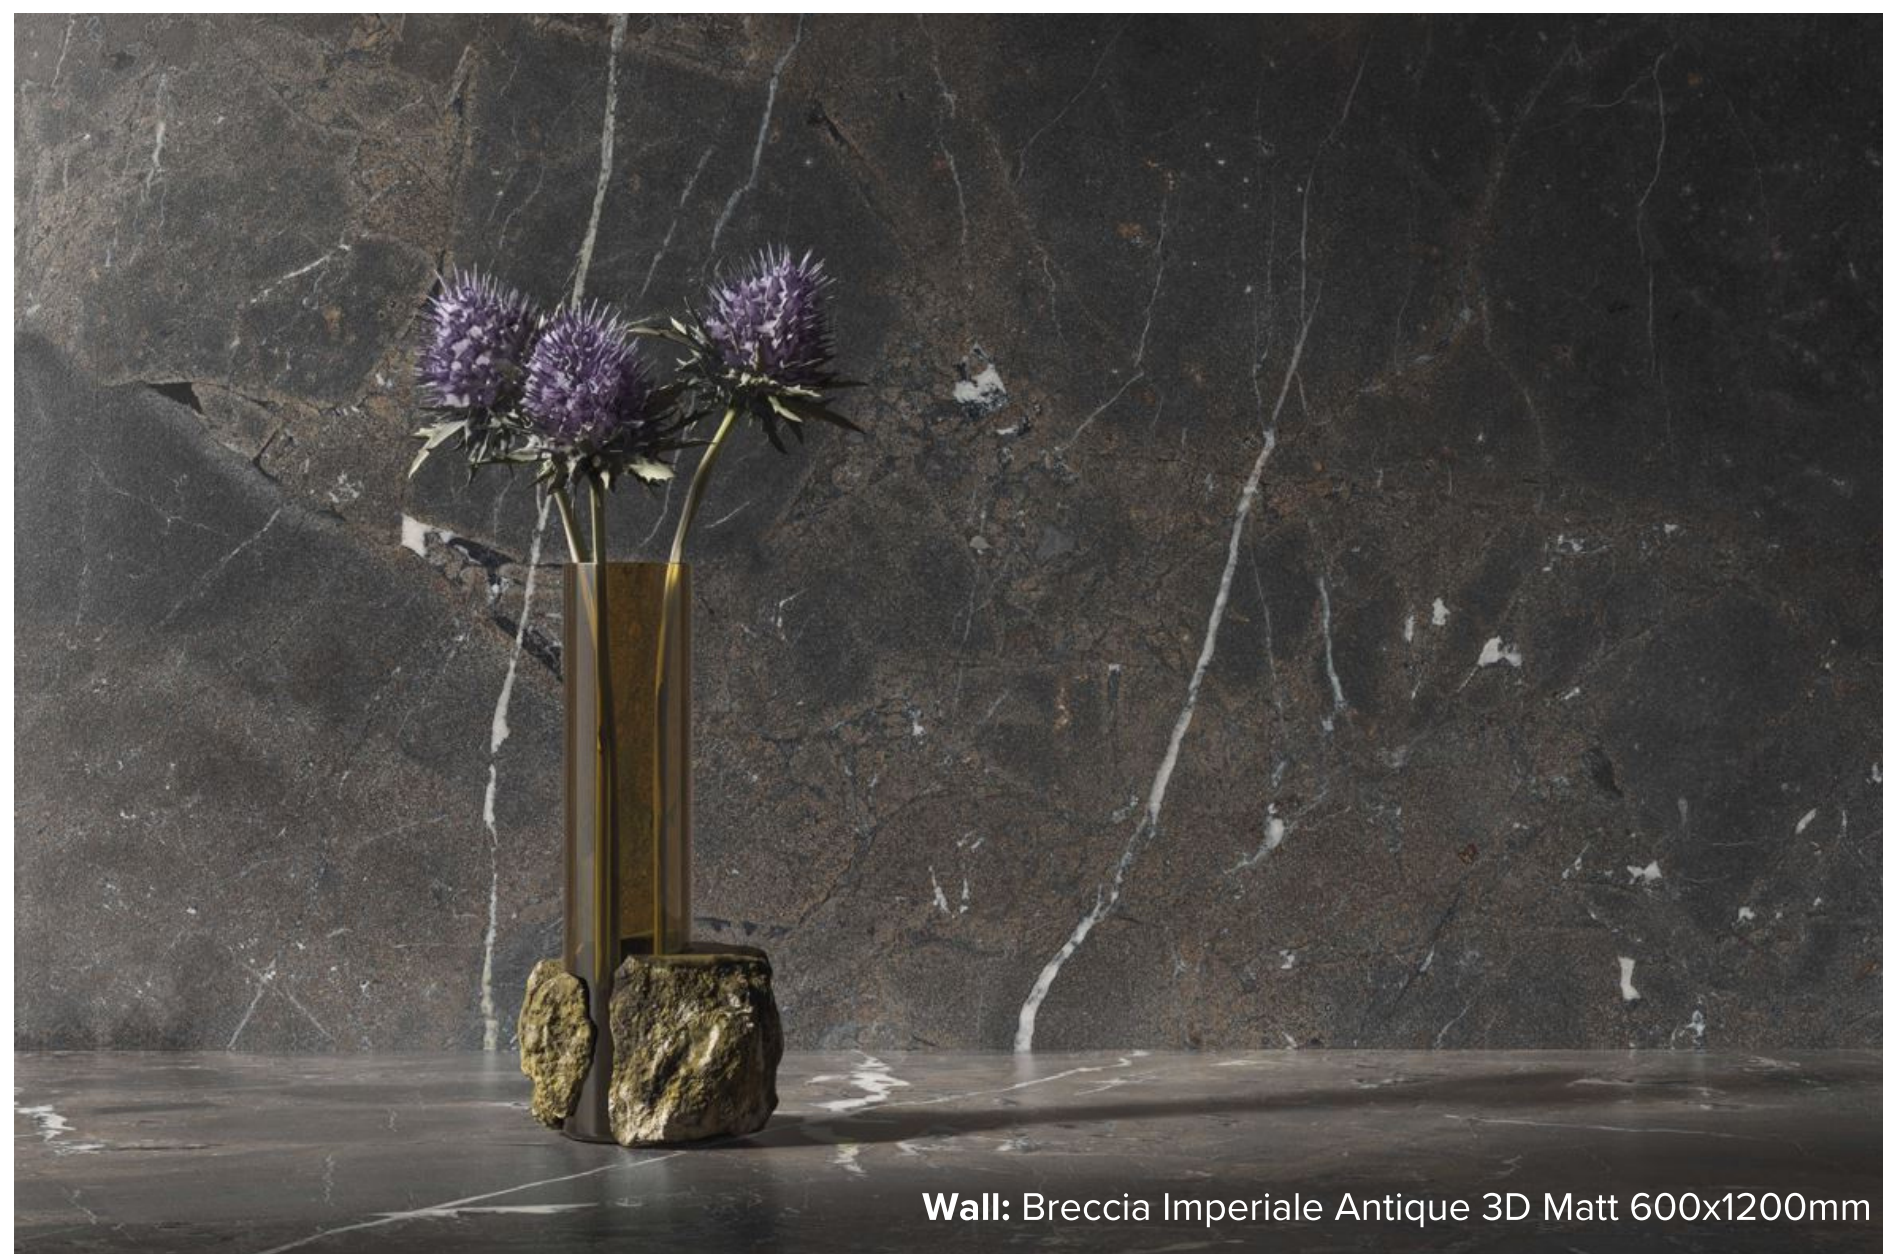

SUPREME MEMORIES COLLECTION

PRODUCT TYPE: GLAZED PORCELAIN

COLOURS: BRECCIA IMPERIALE + BRECCIA IMPERIALE
CHEVRON

SIZES: 600x1200mm + 75x407mm

APPLICATION: WALL + FLOOR

FINISH: ANTIQUE 3D MATT + NATURALE MATT

EDGE FINISH: RECTIFIED

PEI: 3 + 4

VARIATION: V2 + V4

SLIP RATING: P3