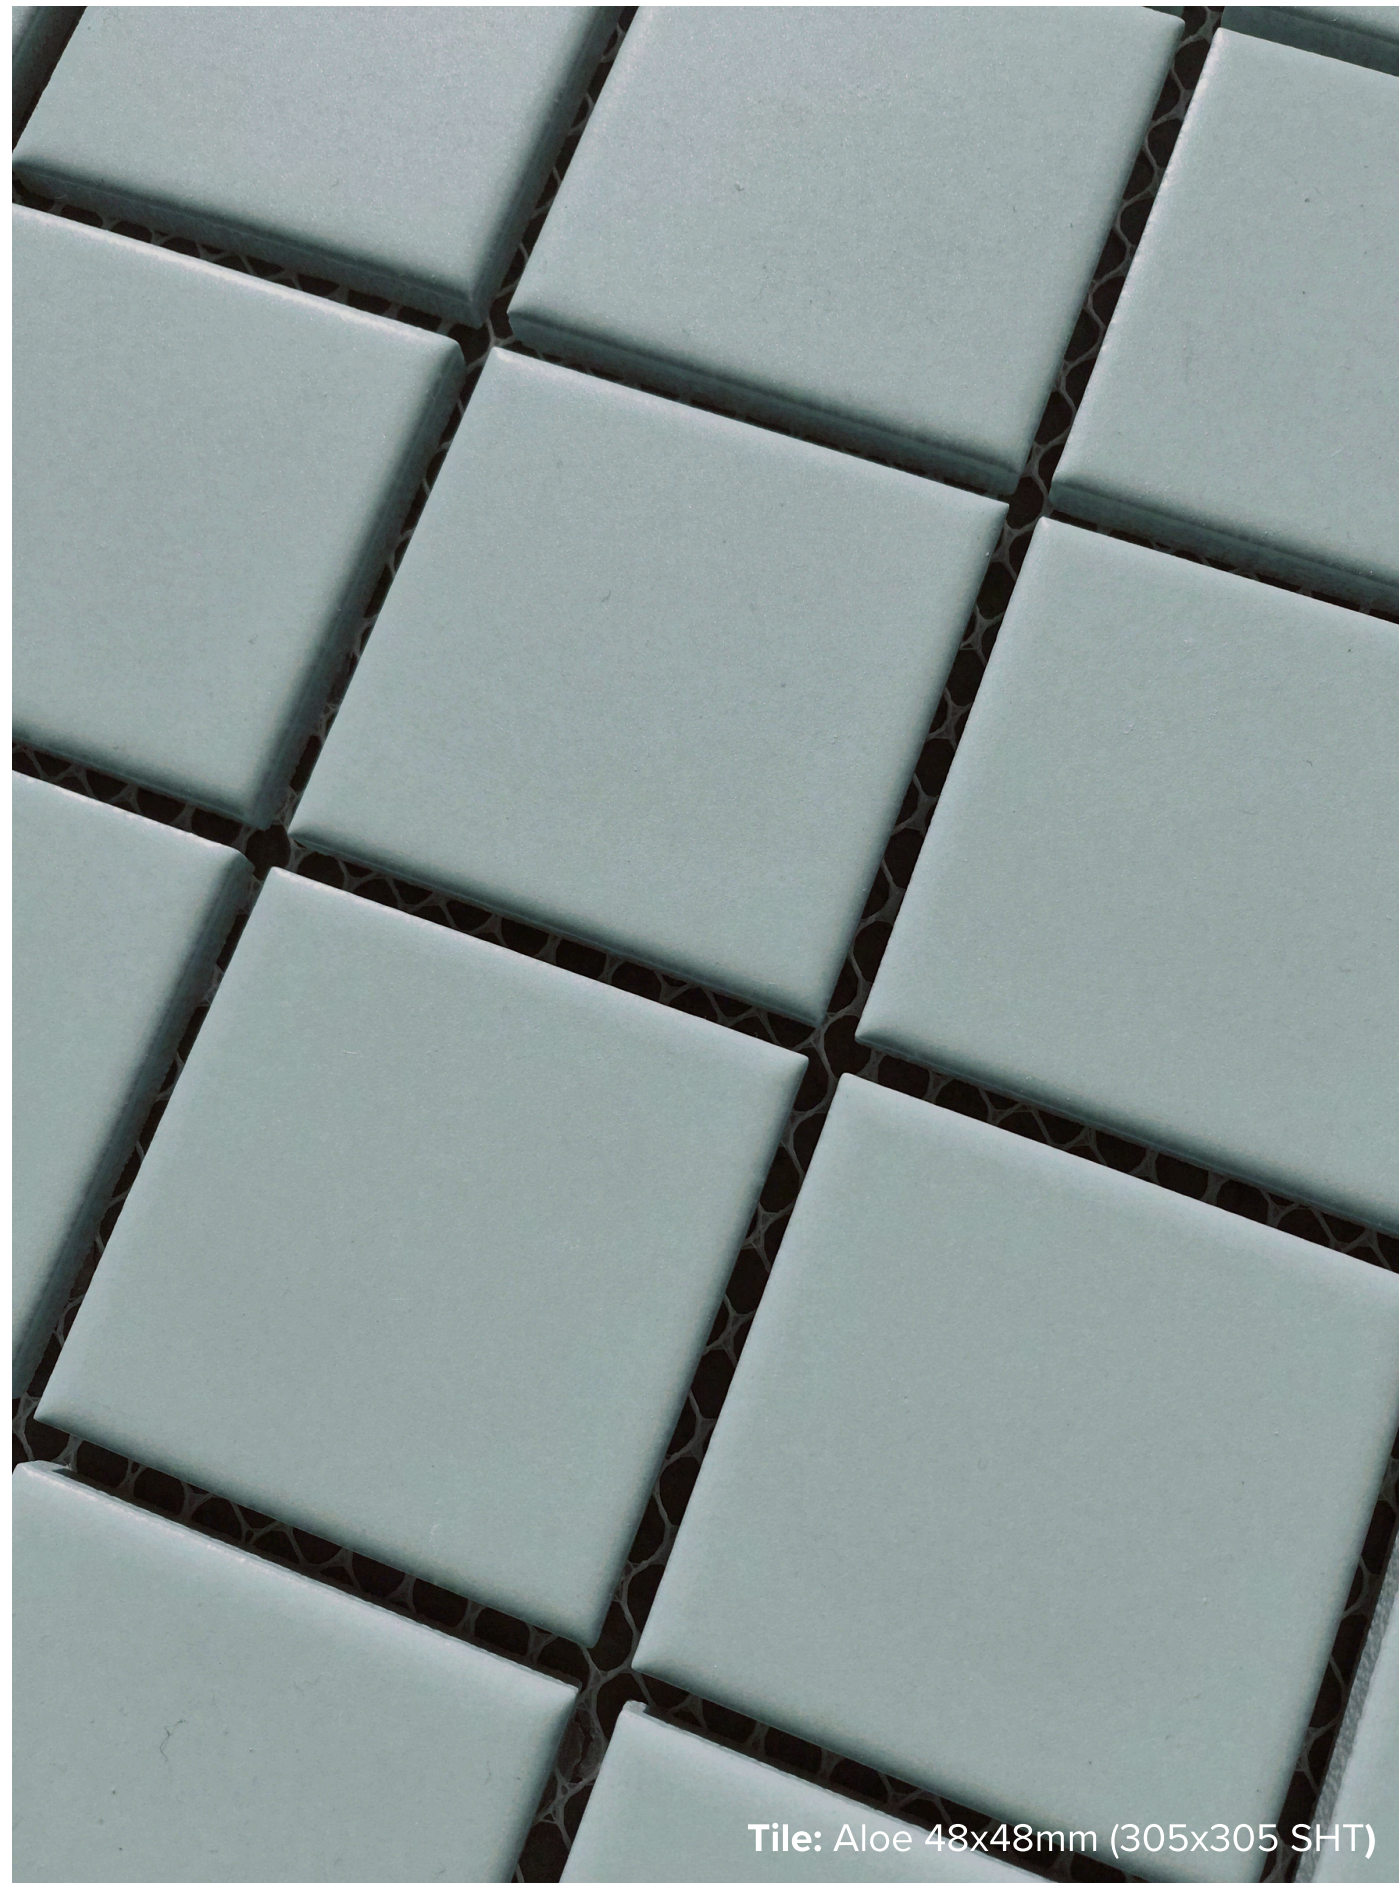

PORCELAIN MOSAICS

ALOE

Tile: Aloe 48x48mm (305x305 SHT)