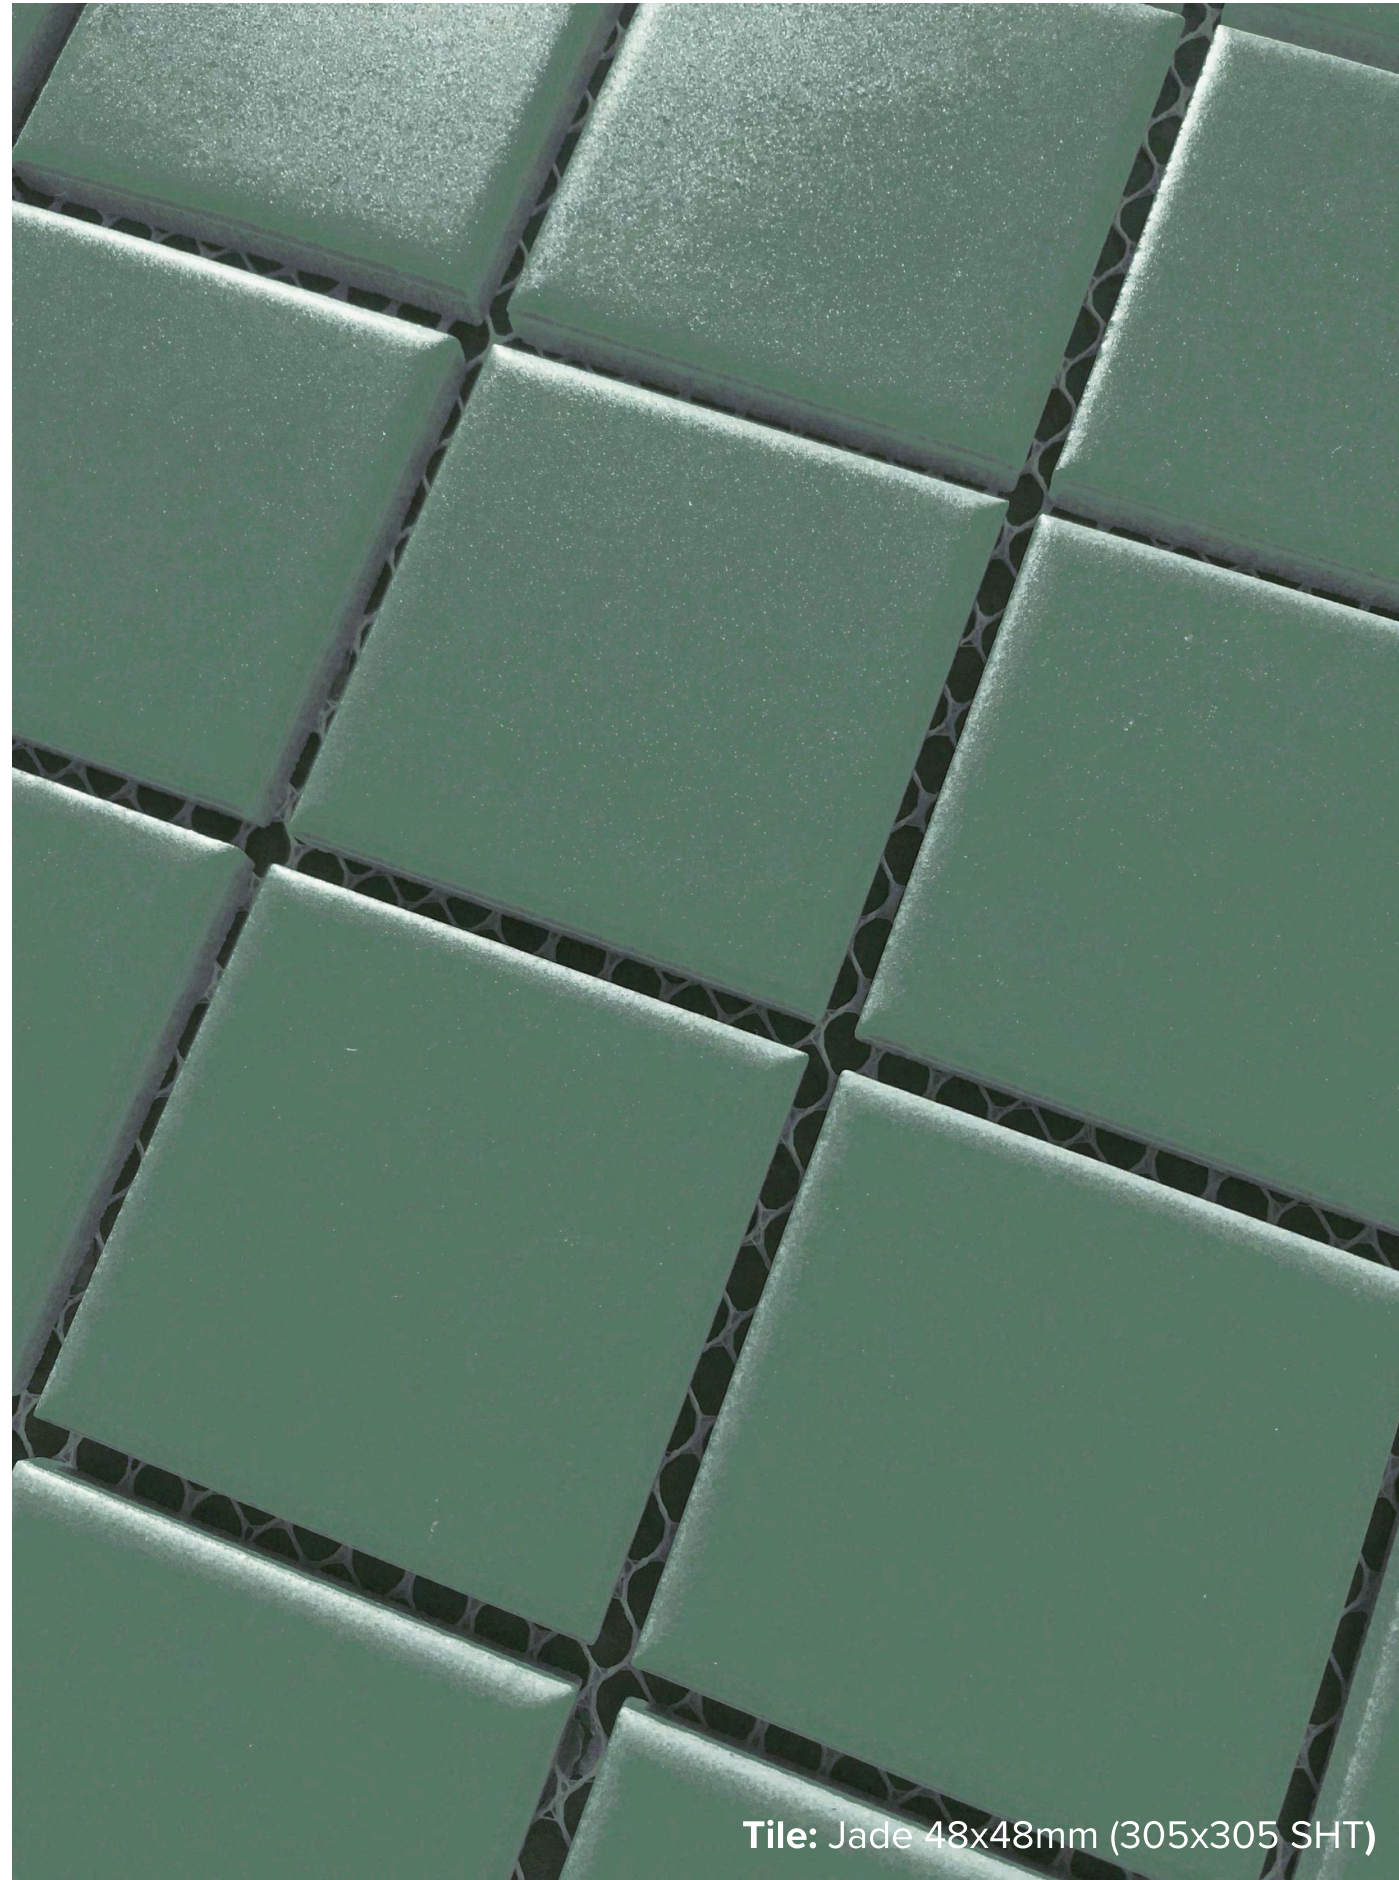

PORCELAIN MOSAICS

JADE

Tile: Jade 48x48mm (305x305 SHT)