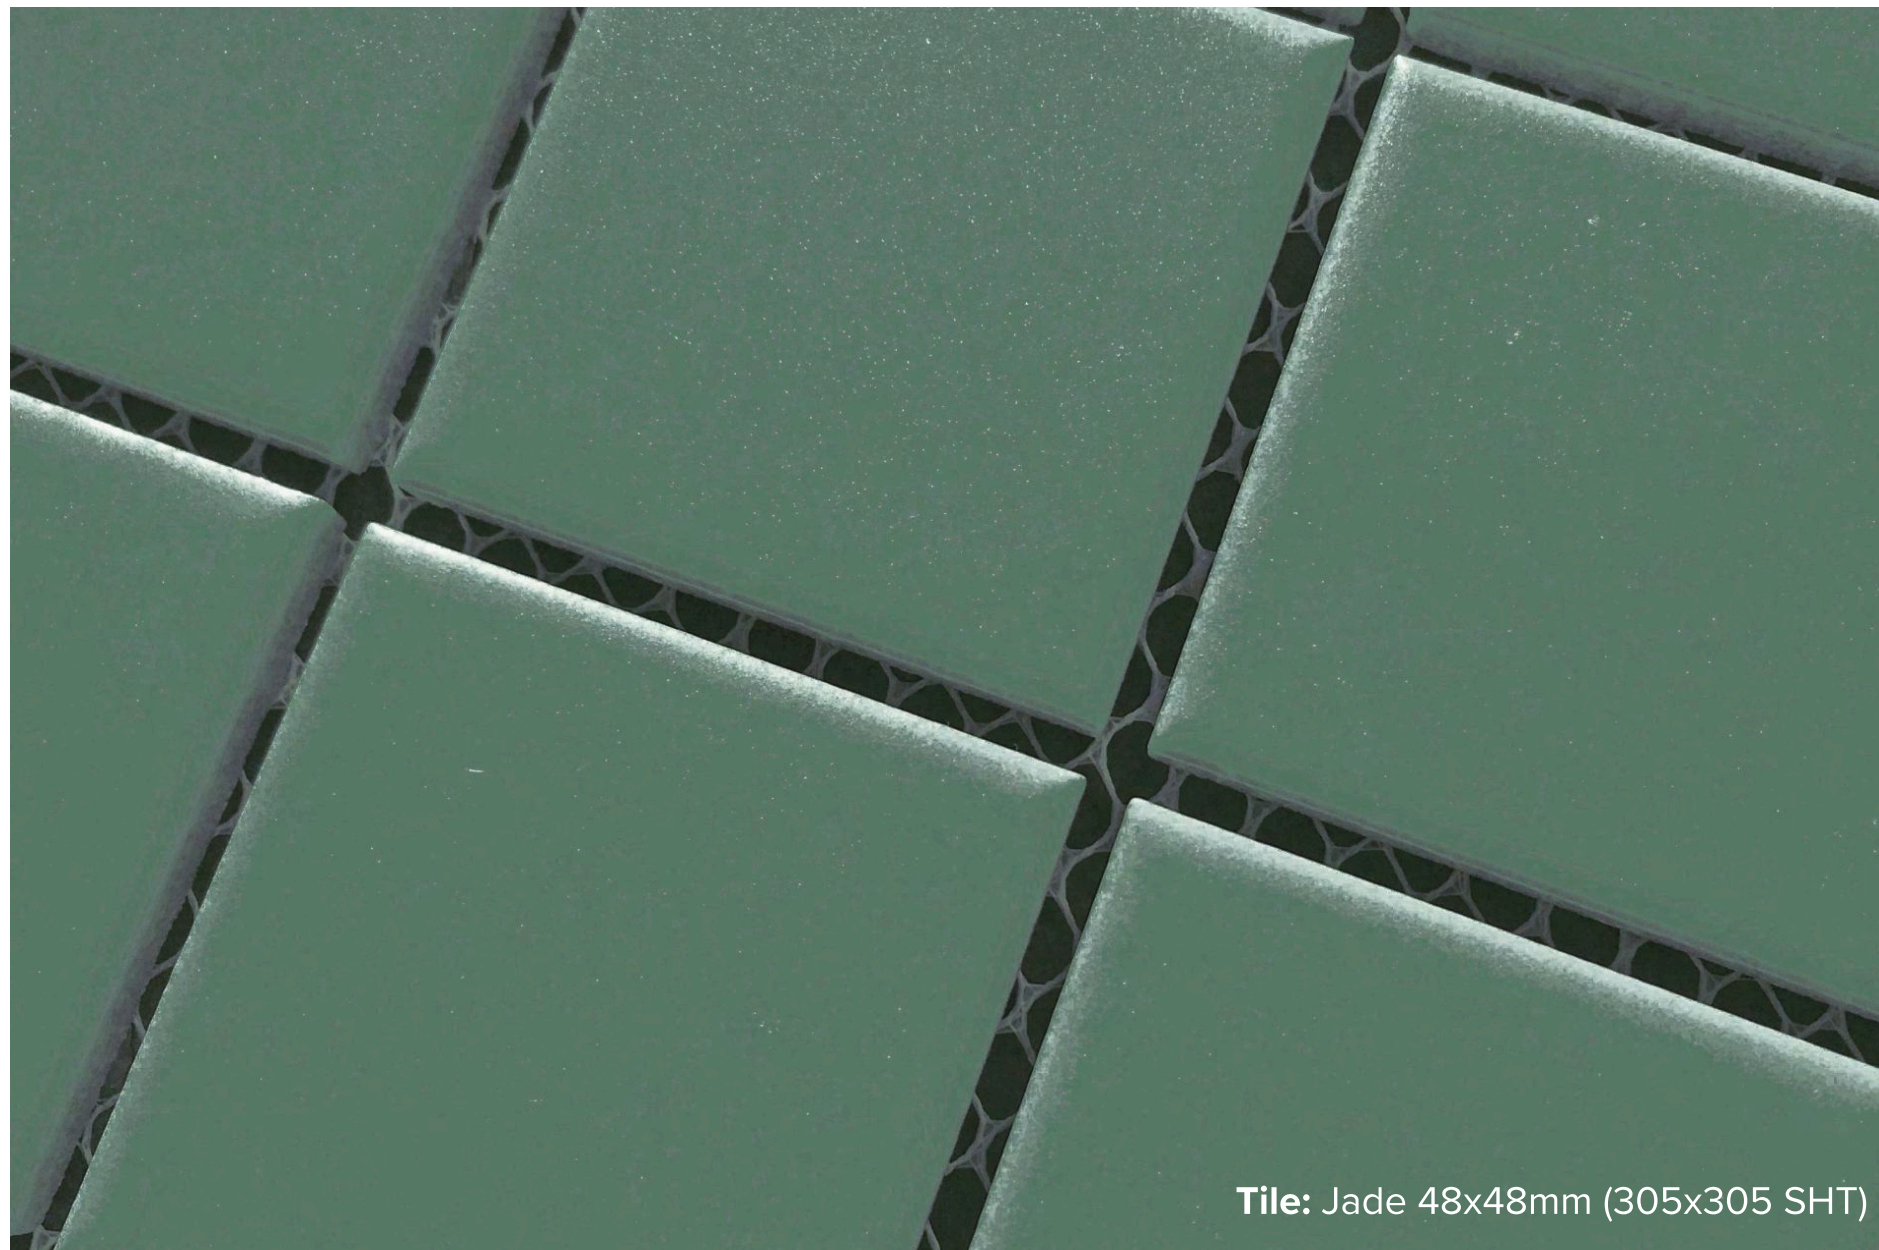

PORCELAIN MOSAICS COLLECTION

The Porcelain Mosaics collection offers a stunning array of tile options, perfect for pools, water features, bathrooms, splashbacks, and feature walls. Available in four stylish colors—aloe, terre, jade, and snow—this collection adds a touch of sophistication to any space.

Tile: Aloe 48x48mm (305x305 SHT)

italiaceramics

PORCELAIN MOSAICS COLLECTION

Tile: Jade 48x48mm (305x305 SHT)

PRODUCT TYPE: PORCELAIN

COLOURS: ALOE + TERRA + JADE + SNOW

SIZES: 48x48mm (305x305 SHT)

APPLICATION: WALL + FLOOR

Tile: Snow 48x48mm (305x305 SHT)

48x48mm (305x305 SHT)
G396

***"Tiles for all
lifestyles"***

*Please note that colours and finishes presented in the display images may vary in real life.

Tile: Terra 48x48mm (305x305 SHT)