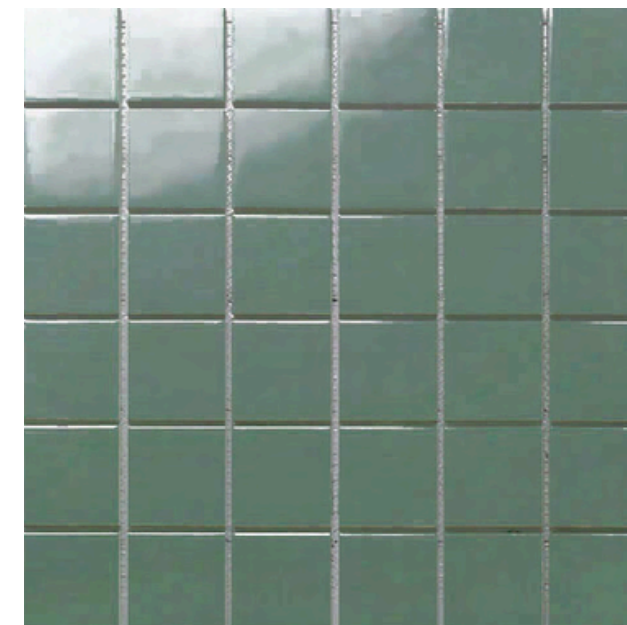

Tile: Terra 48x48mm (305x305 SHT)

48x48mm (305x305 SHT)
G394

PORCELAIN MOSAICS

JADE

Tile: Jade 48x48mm (305x305 SHT)

48x48mm (305x305 SHT)
G395

PORCELAIN MOSAICS

SNOW