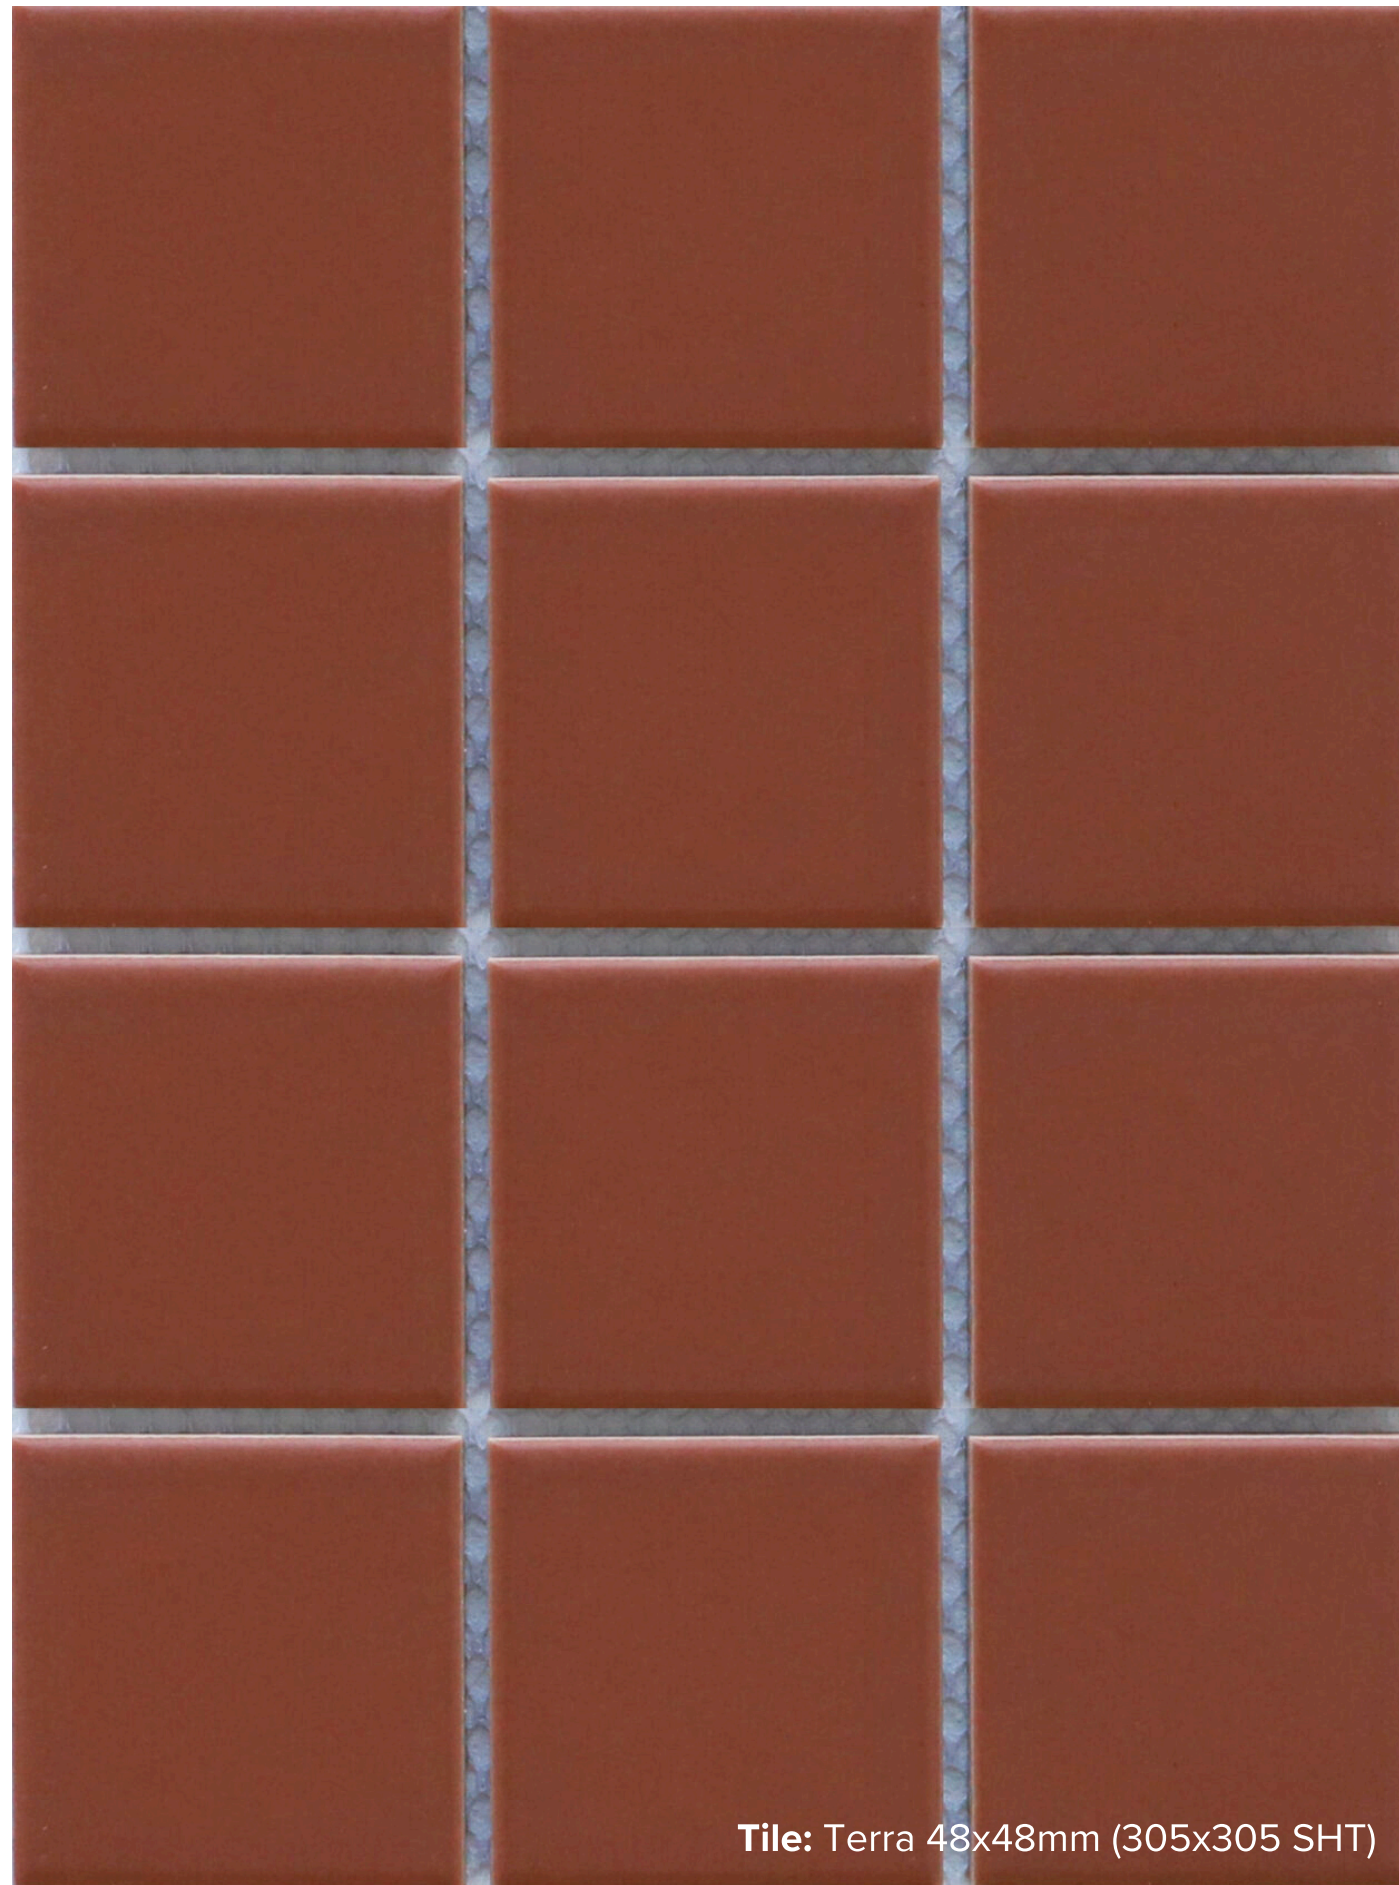

PORCELAIN MOSAICS

TERRA

Tile: Terra 48x48mm (305x305 SHT)