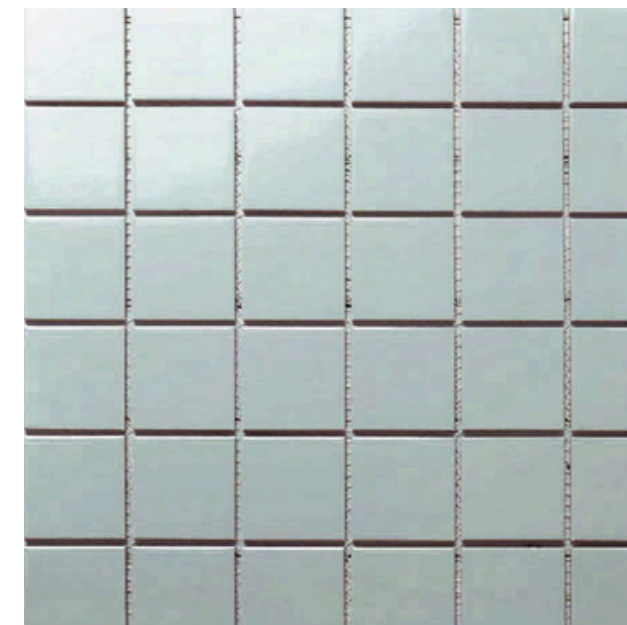

FINISH: MATT

EDGE FINISH: NON-RECTIFIED

PORCELAIN MOSAICS

ALOE

Tile: Aloe 48x48mm (305x305 SHT)

48x48mm (305x305 SHT)
G393

PORCELAIN MOSAICS

TERRA