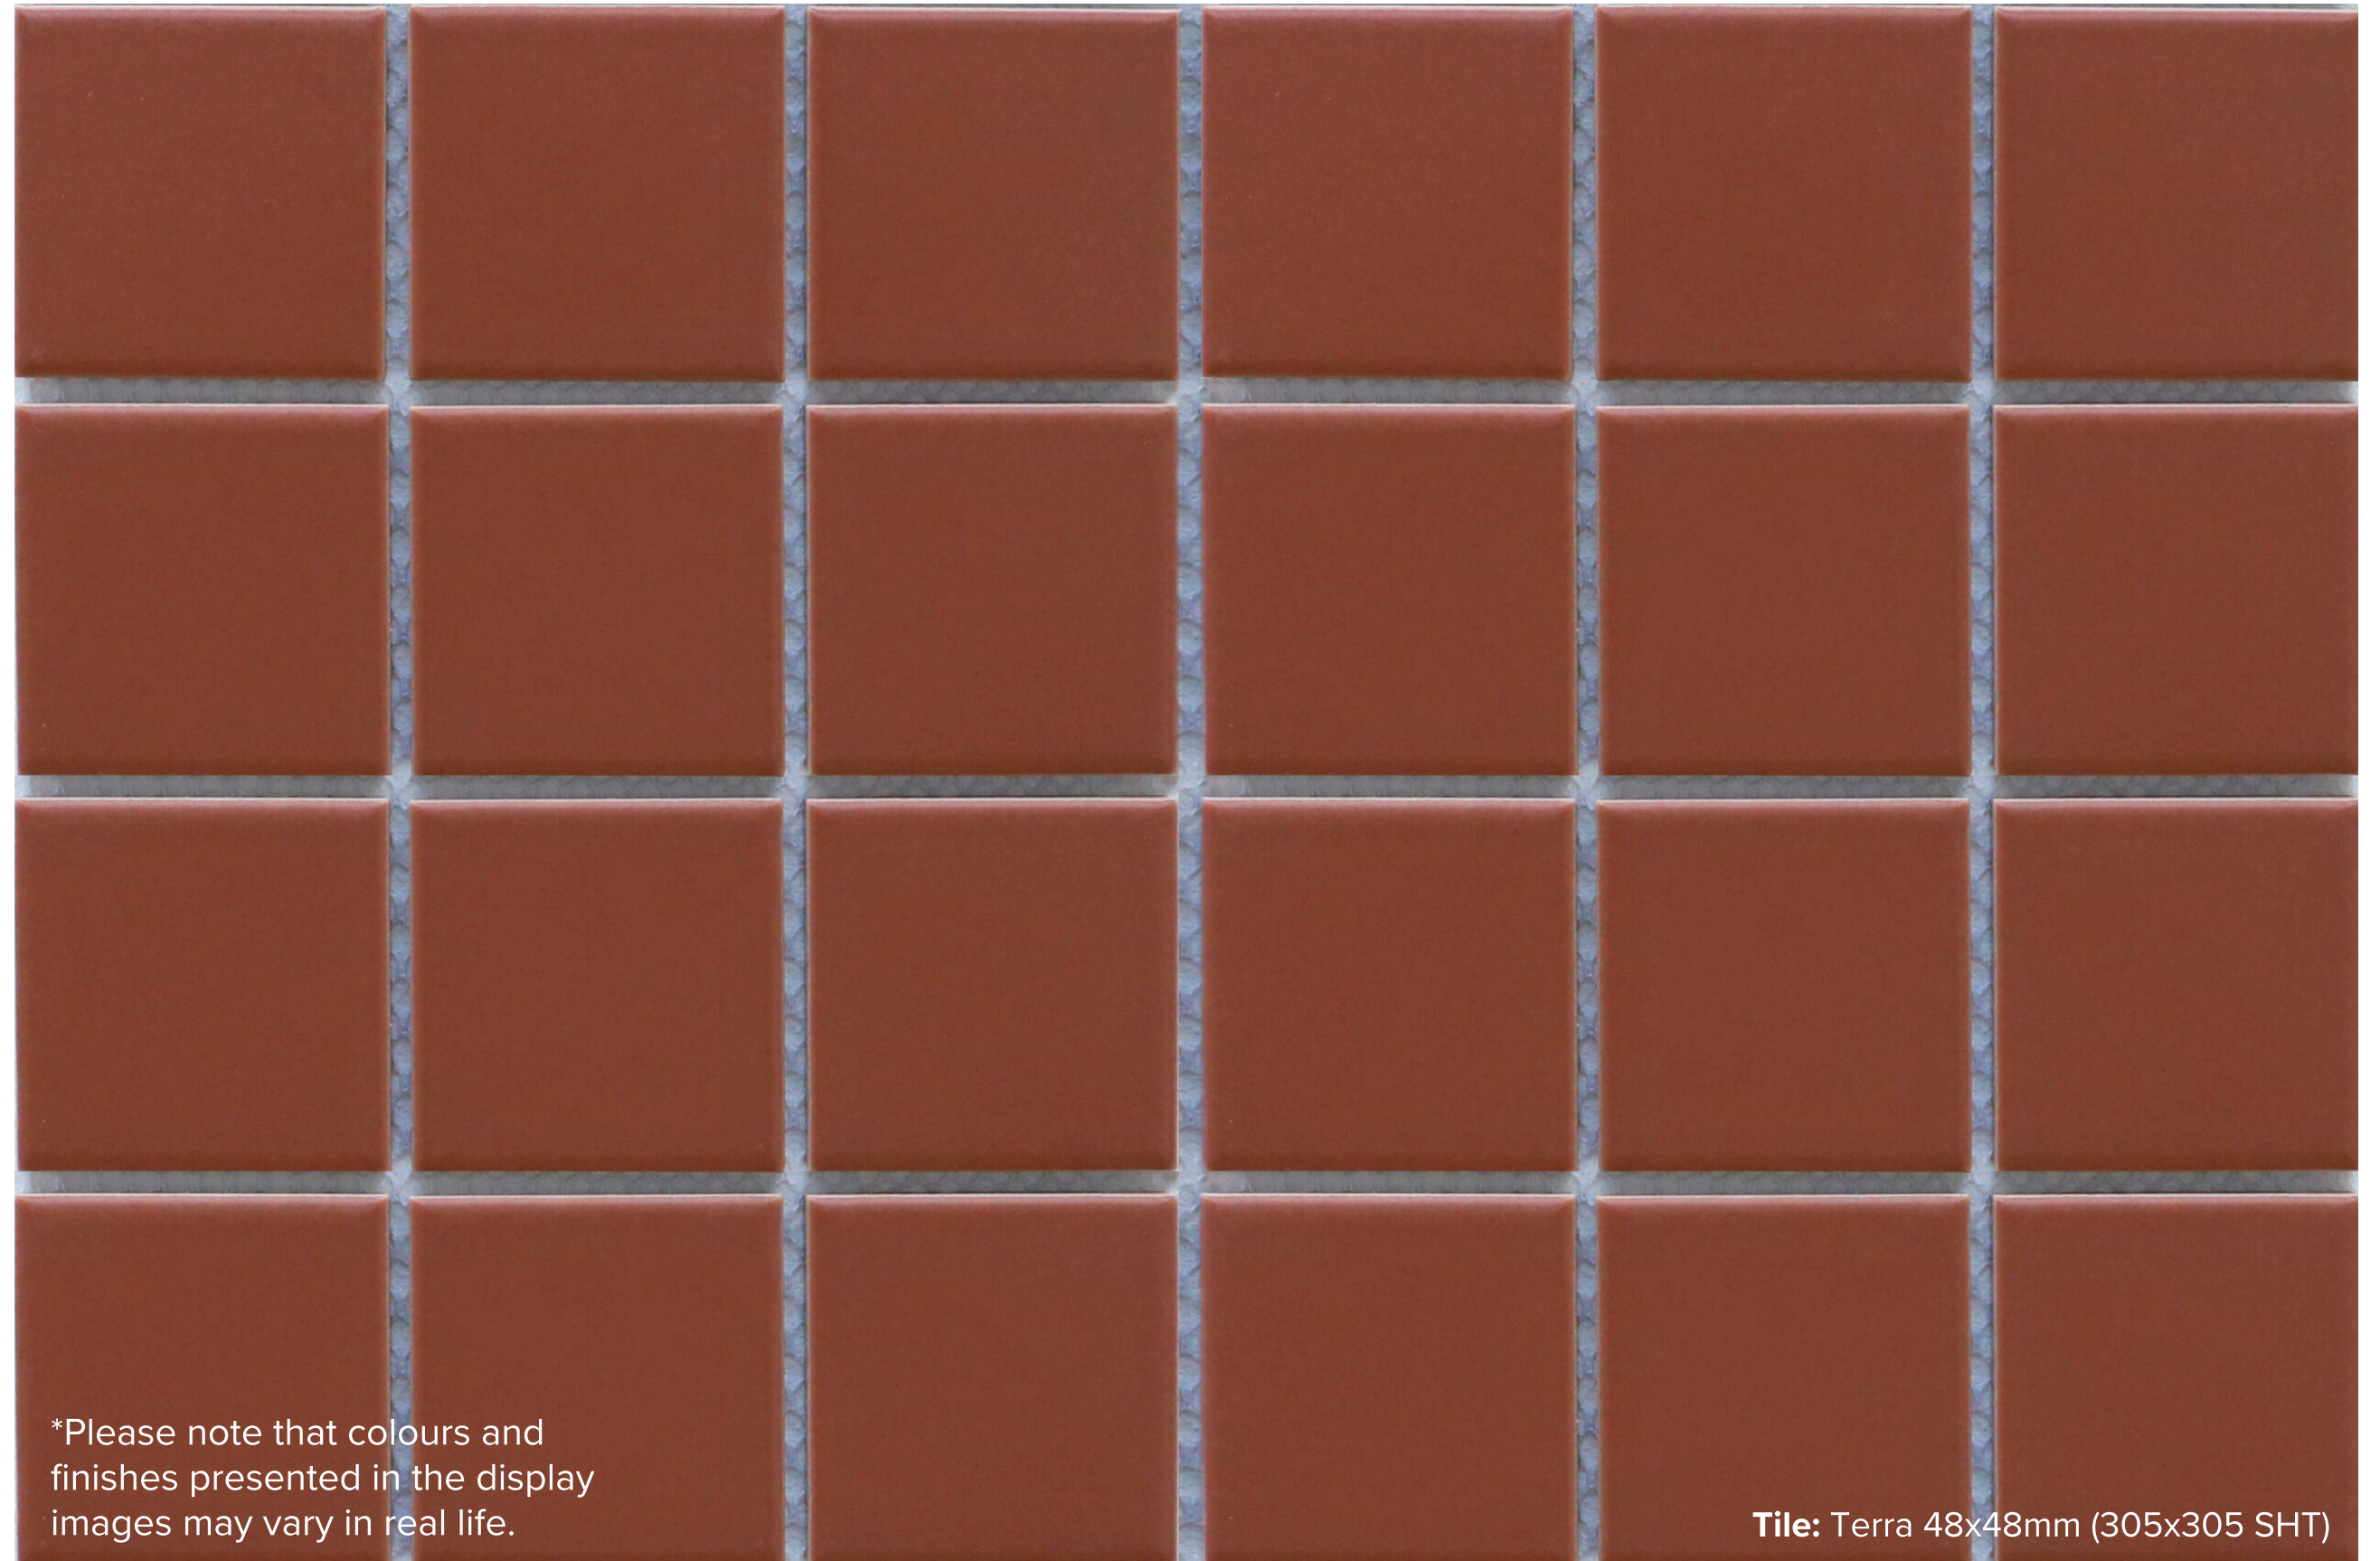

***"Tiles for all
lifestyles"***

*Please note that colours and finishes presented in the display images may vary in real life.

Tile: Terra 48x48mm (305x305 SHT)

Showroom: 55 Glynburn Road, Glynde | (08) 8336 2366 | italiaceramics.com.au