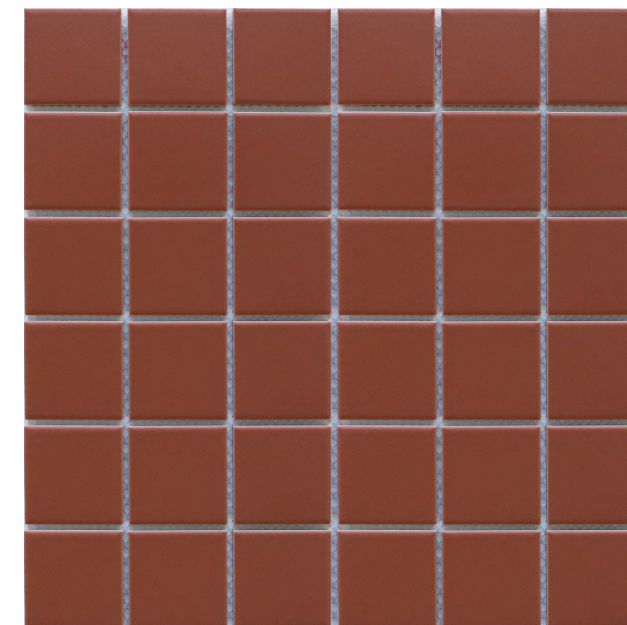

Tile: Aloe 48x48mm (305x305 SHT)

italiaceramics

PORCELAIN MOSAICS COLLECTION

Tile: Jade 48x48mm (305x305 SHT)

PRODUCT TYPE: PORCELAIN

COLOURS: ALOE + TERRA + JADE + SNOW

SIZES: 48x48mm (305x305 SHT)

APPLICATION: WALL + FLOOR

FINISH: MATT

EDGE FINISH: NON-RECTIFIED

PORCELAIN MOSAICS

ALOE

Tile: Aloe 48x48mm (305x305 SHT)

48x48mm (305x305 SHT)
G393

PORCELAIN MOSAICS

TERRA

Tile: Terra 48x48mm (305x305 SHT)

48x48mm (305x305 SHT)
G394

PORCELAIN MOSAICS

JADE

Tile: Jade 48x48mm (305x305 SHT)

48x48mm (305x305 SHT)
G395

PORCELAIN MOSAICS

SNOW