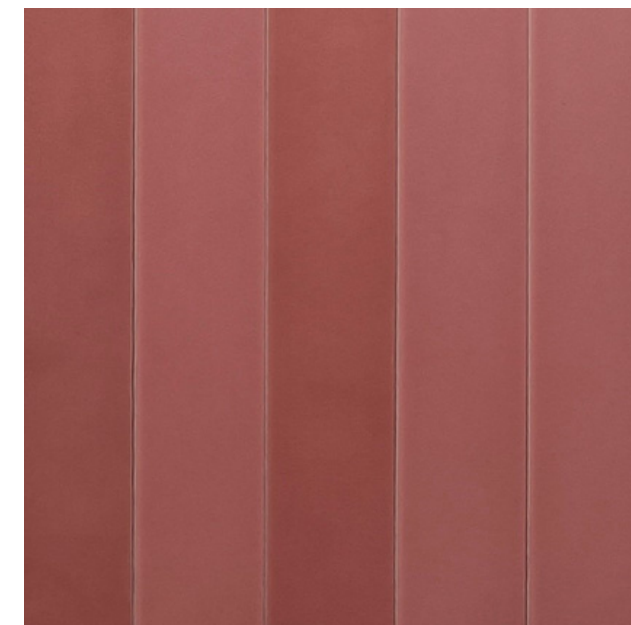

SORRENTO COTTO

50x300mm
MATT
2995

Tile: Sorrento Cotto 50x300mm