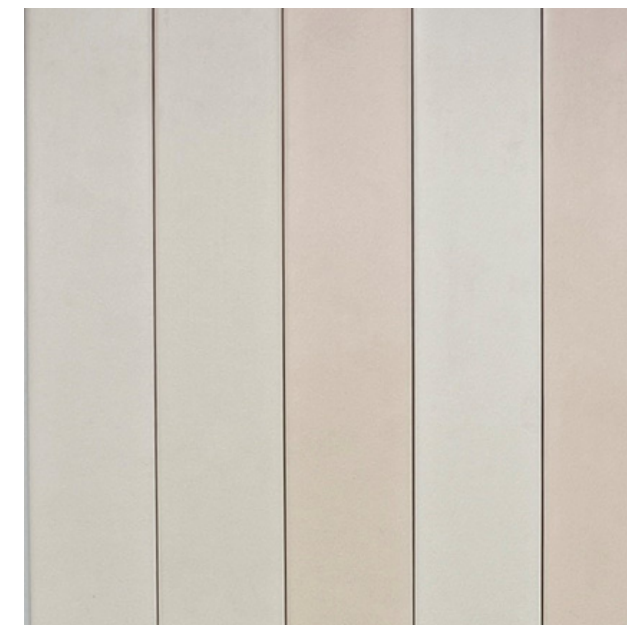

50x300mm
MATT
2996