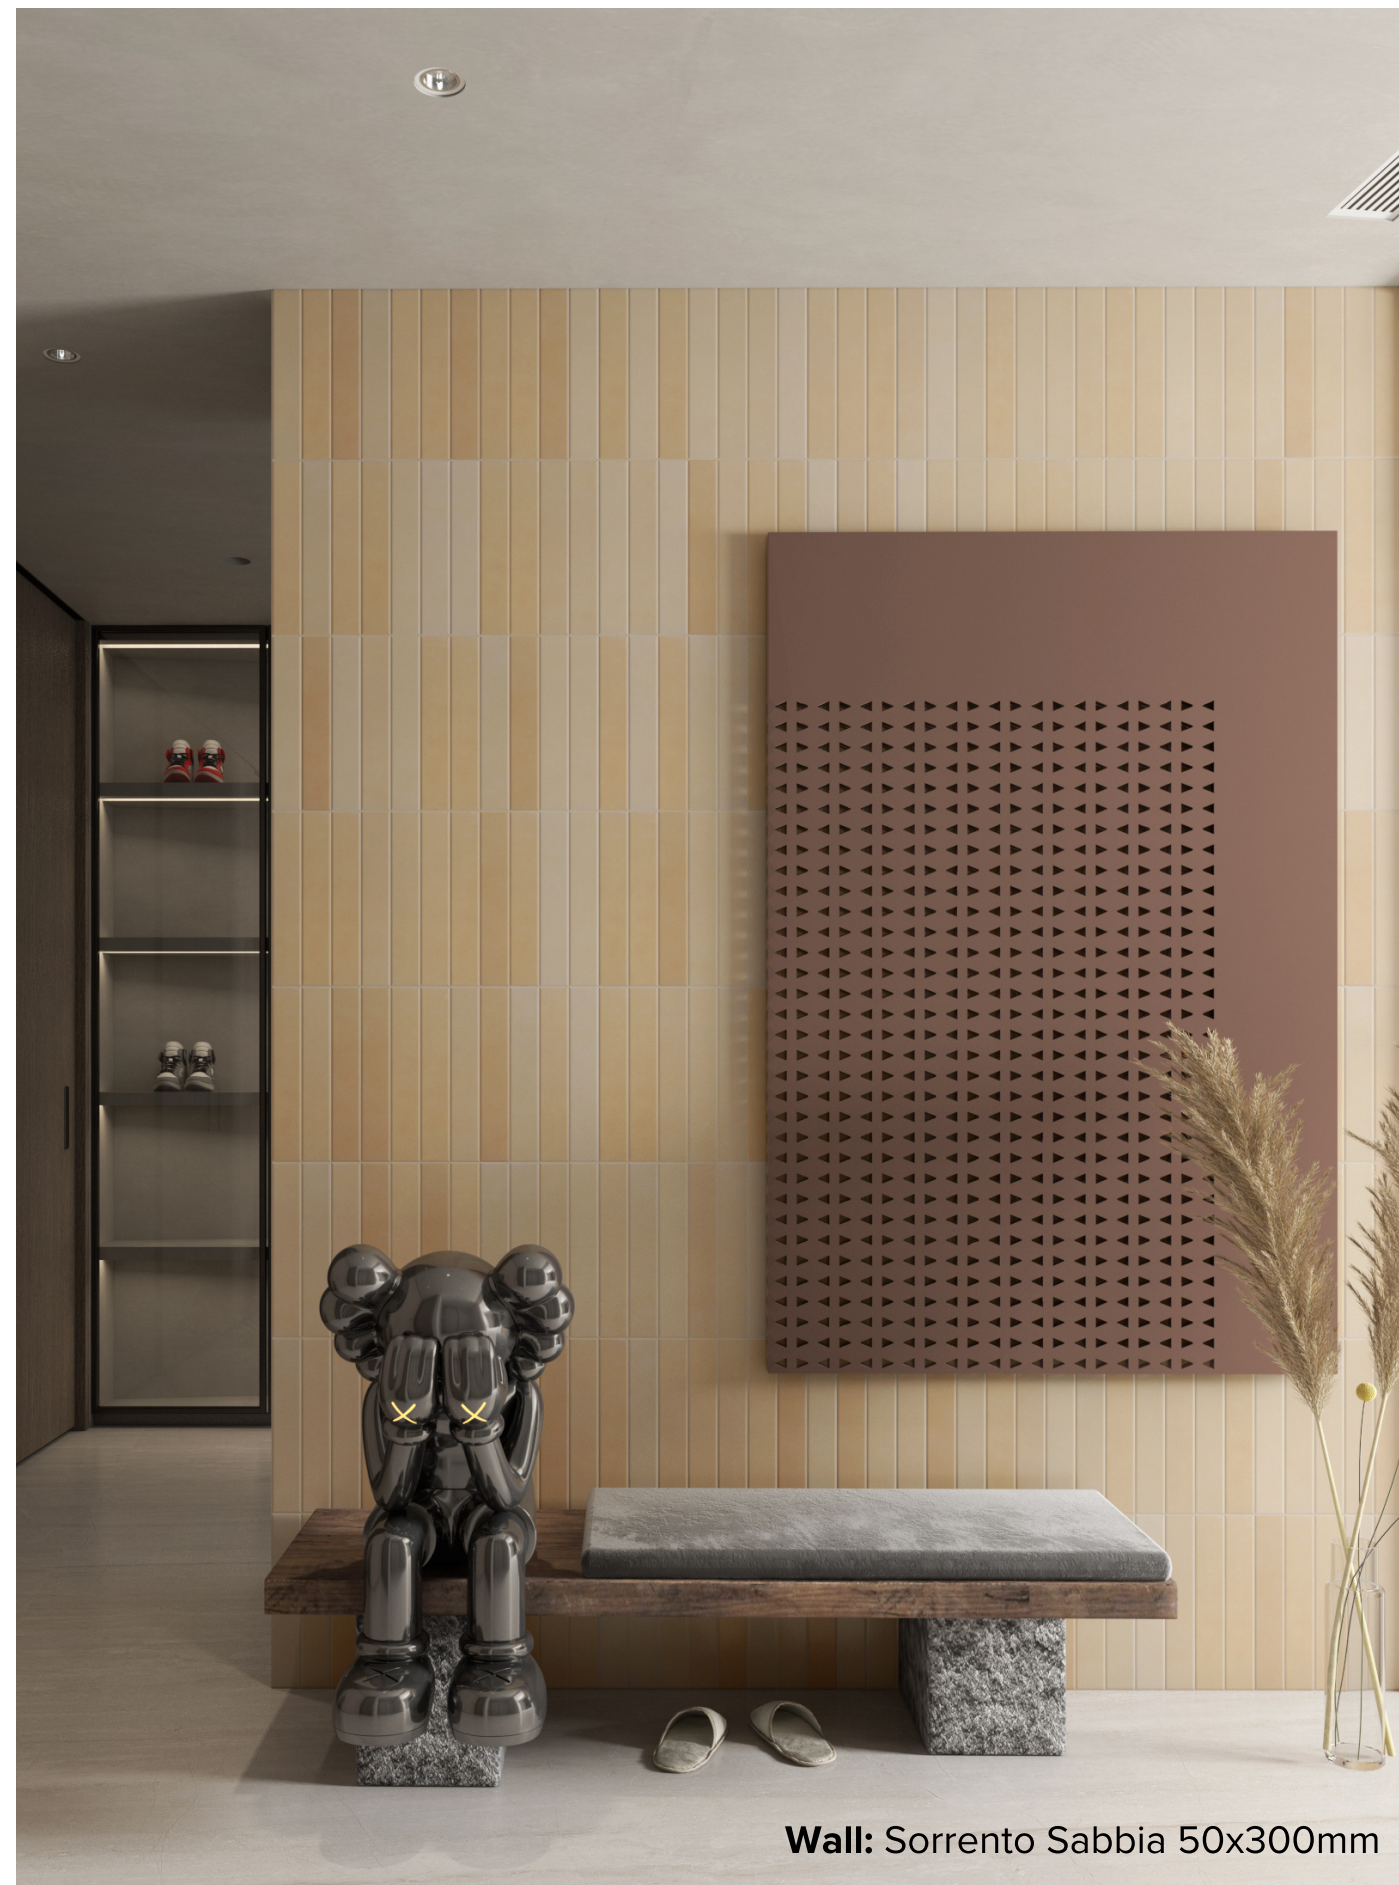

SORRENTO SABBIA

Wall: Sorrento Sabbia 50x300mm