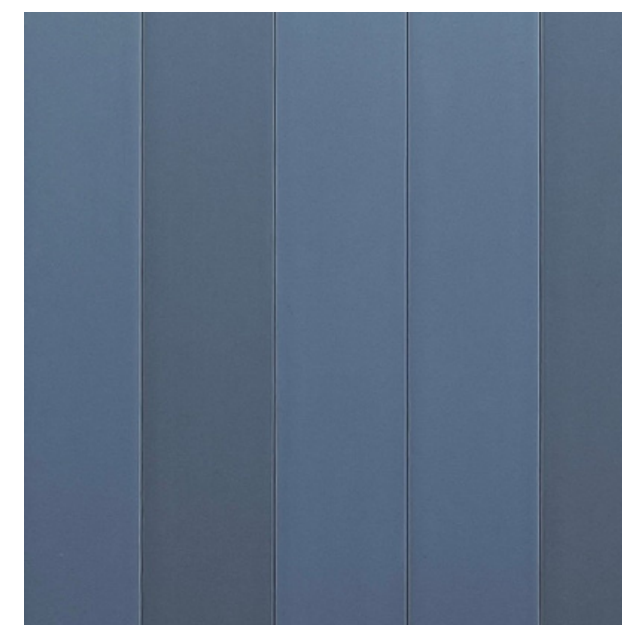

SORRENTO CIELO