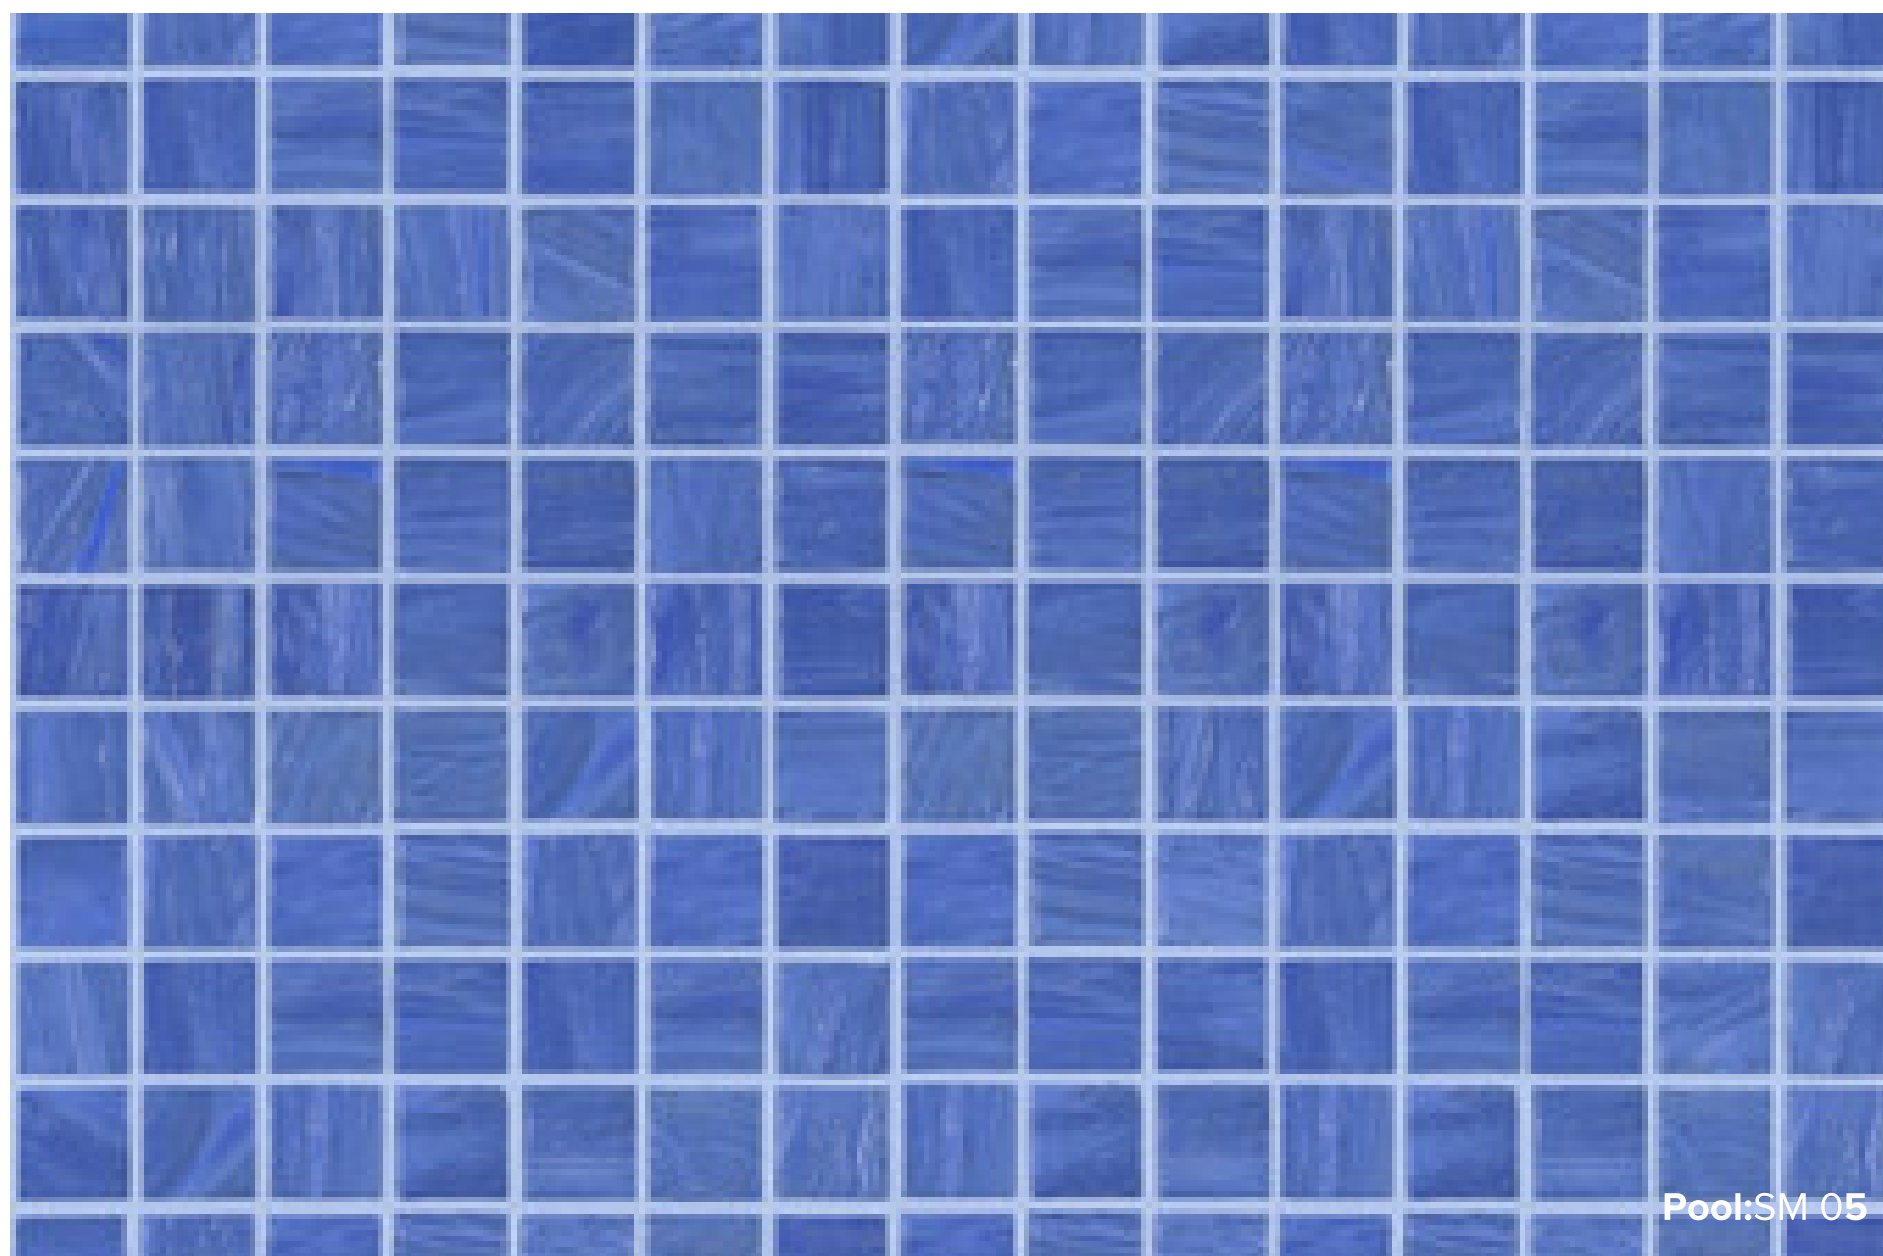

Pool: SM 05

SM 05 COLLECTION

Step inside this beautiful pool, inspired by ocean blue hues and be naturally drawn to the calm, peacefulness of its surroundings. Created from some of the world's leading designers, Bisazza's pool mosaic tiles are the ultimate in aesthetic luxury.

italiaceramics

SM 05

COLLECTION

PRODUCT TYPE: GLASS

COLOURS: PERIWINKLE

TILE SIZES: 20x20mm

SHEET SIZE: 322x322mm

FINISH: GLOSS