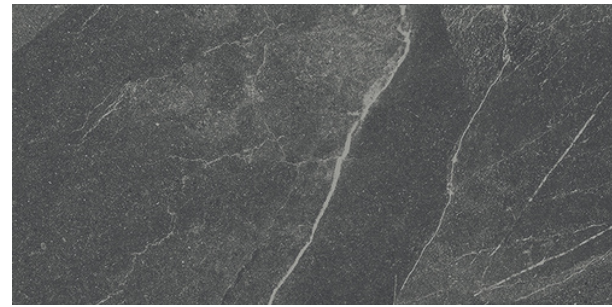

SHALE COLLECTION

Italgraniti masters the natural essence of slate, creating an intense new porcelain stoneware with a well-balanced surface, but above all authentic.

Shale Ribbed provides a captivating surface, perfectly balancing three-dimensionality and a linear design.

italiaceramics

Floor: Shale Sand 600x600mm

SHALE COLLECTION

Floor: Shale Moon 600x1200mm

PRODUCT TYPE: GLAZED PORCELAIN

COLOURS: ASH + MOON + SAND

SIZES: 300x600mm - 600x600mm

APPLICATION: WALL + FLOOR

FINISH: MATT

EDGE FINISH: RECTIFIED

PEI: P5

VARIATION: V3 (MATT)

SLIP RATING: P2 (MATT ONLY)

Floor: Shale Ash 300x600mm

SHALE ASH

300x600mm
MATT
1051