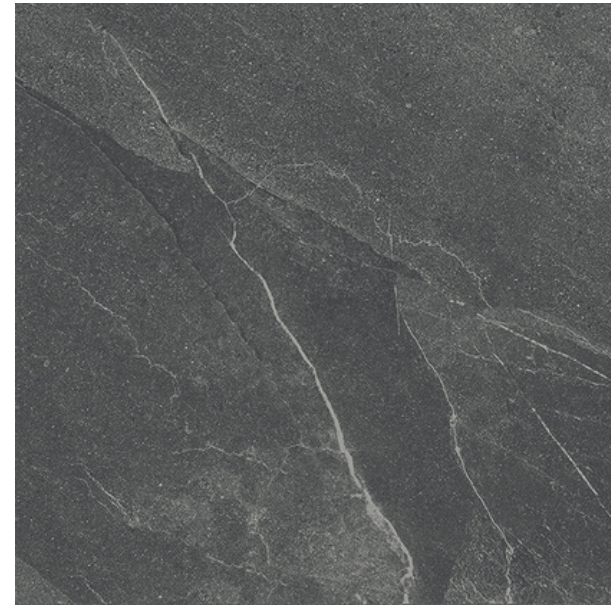

600x600mm
MATT
1048