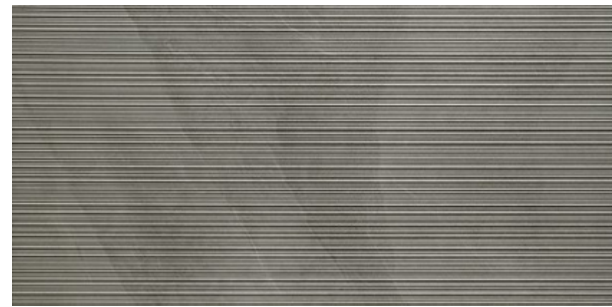

SHALE COLLECTION

Italgraniti masters the natural essence of slate, creating an intense new porcelain stoneware with a well-balanced surface, but above all authentic.

Shale Ribbed provides a captivating surface, perfectly balancing three-dimensionality and a linear design.

italiaceramics

Floor: Shale Sand 600x600mm

SHALE COLLECTION

Floor: Shale Moon 600x1200mm

PRODUCT TYPE: GLAZED PORCELAIN

COLOURS: ASH + MOON + SAND

SIZES: 300x600mm - 600x600mm

APPLICATION: WALL + FLOOR

FINISH: MATT

EDGE FINISH: RECTIFIED

PEI: P5

VARIATION: V3 (MATT)

SLIP RATING: P2 (MATT ONLY)

Floor: Shale Ash 300x600mm

SHALE ASH

300x600mm
MATT
1051

300x600mm
RIBBED DECOR
1417

600x600mm
MATT
1048

SHALE MOON

Wall: Shale Moon + Shale Moon Ribbed 300x600mm
Floor: Shale Ash 600x600mm

300x600mm
MATT
1050

300x600mm
RIBBED DECOR
1418

600x600mm
MATT
1047

SHALE SAND