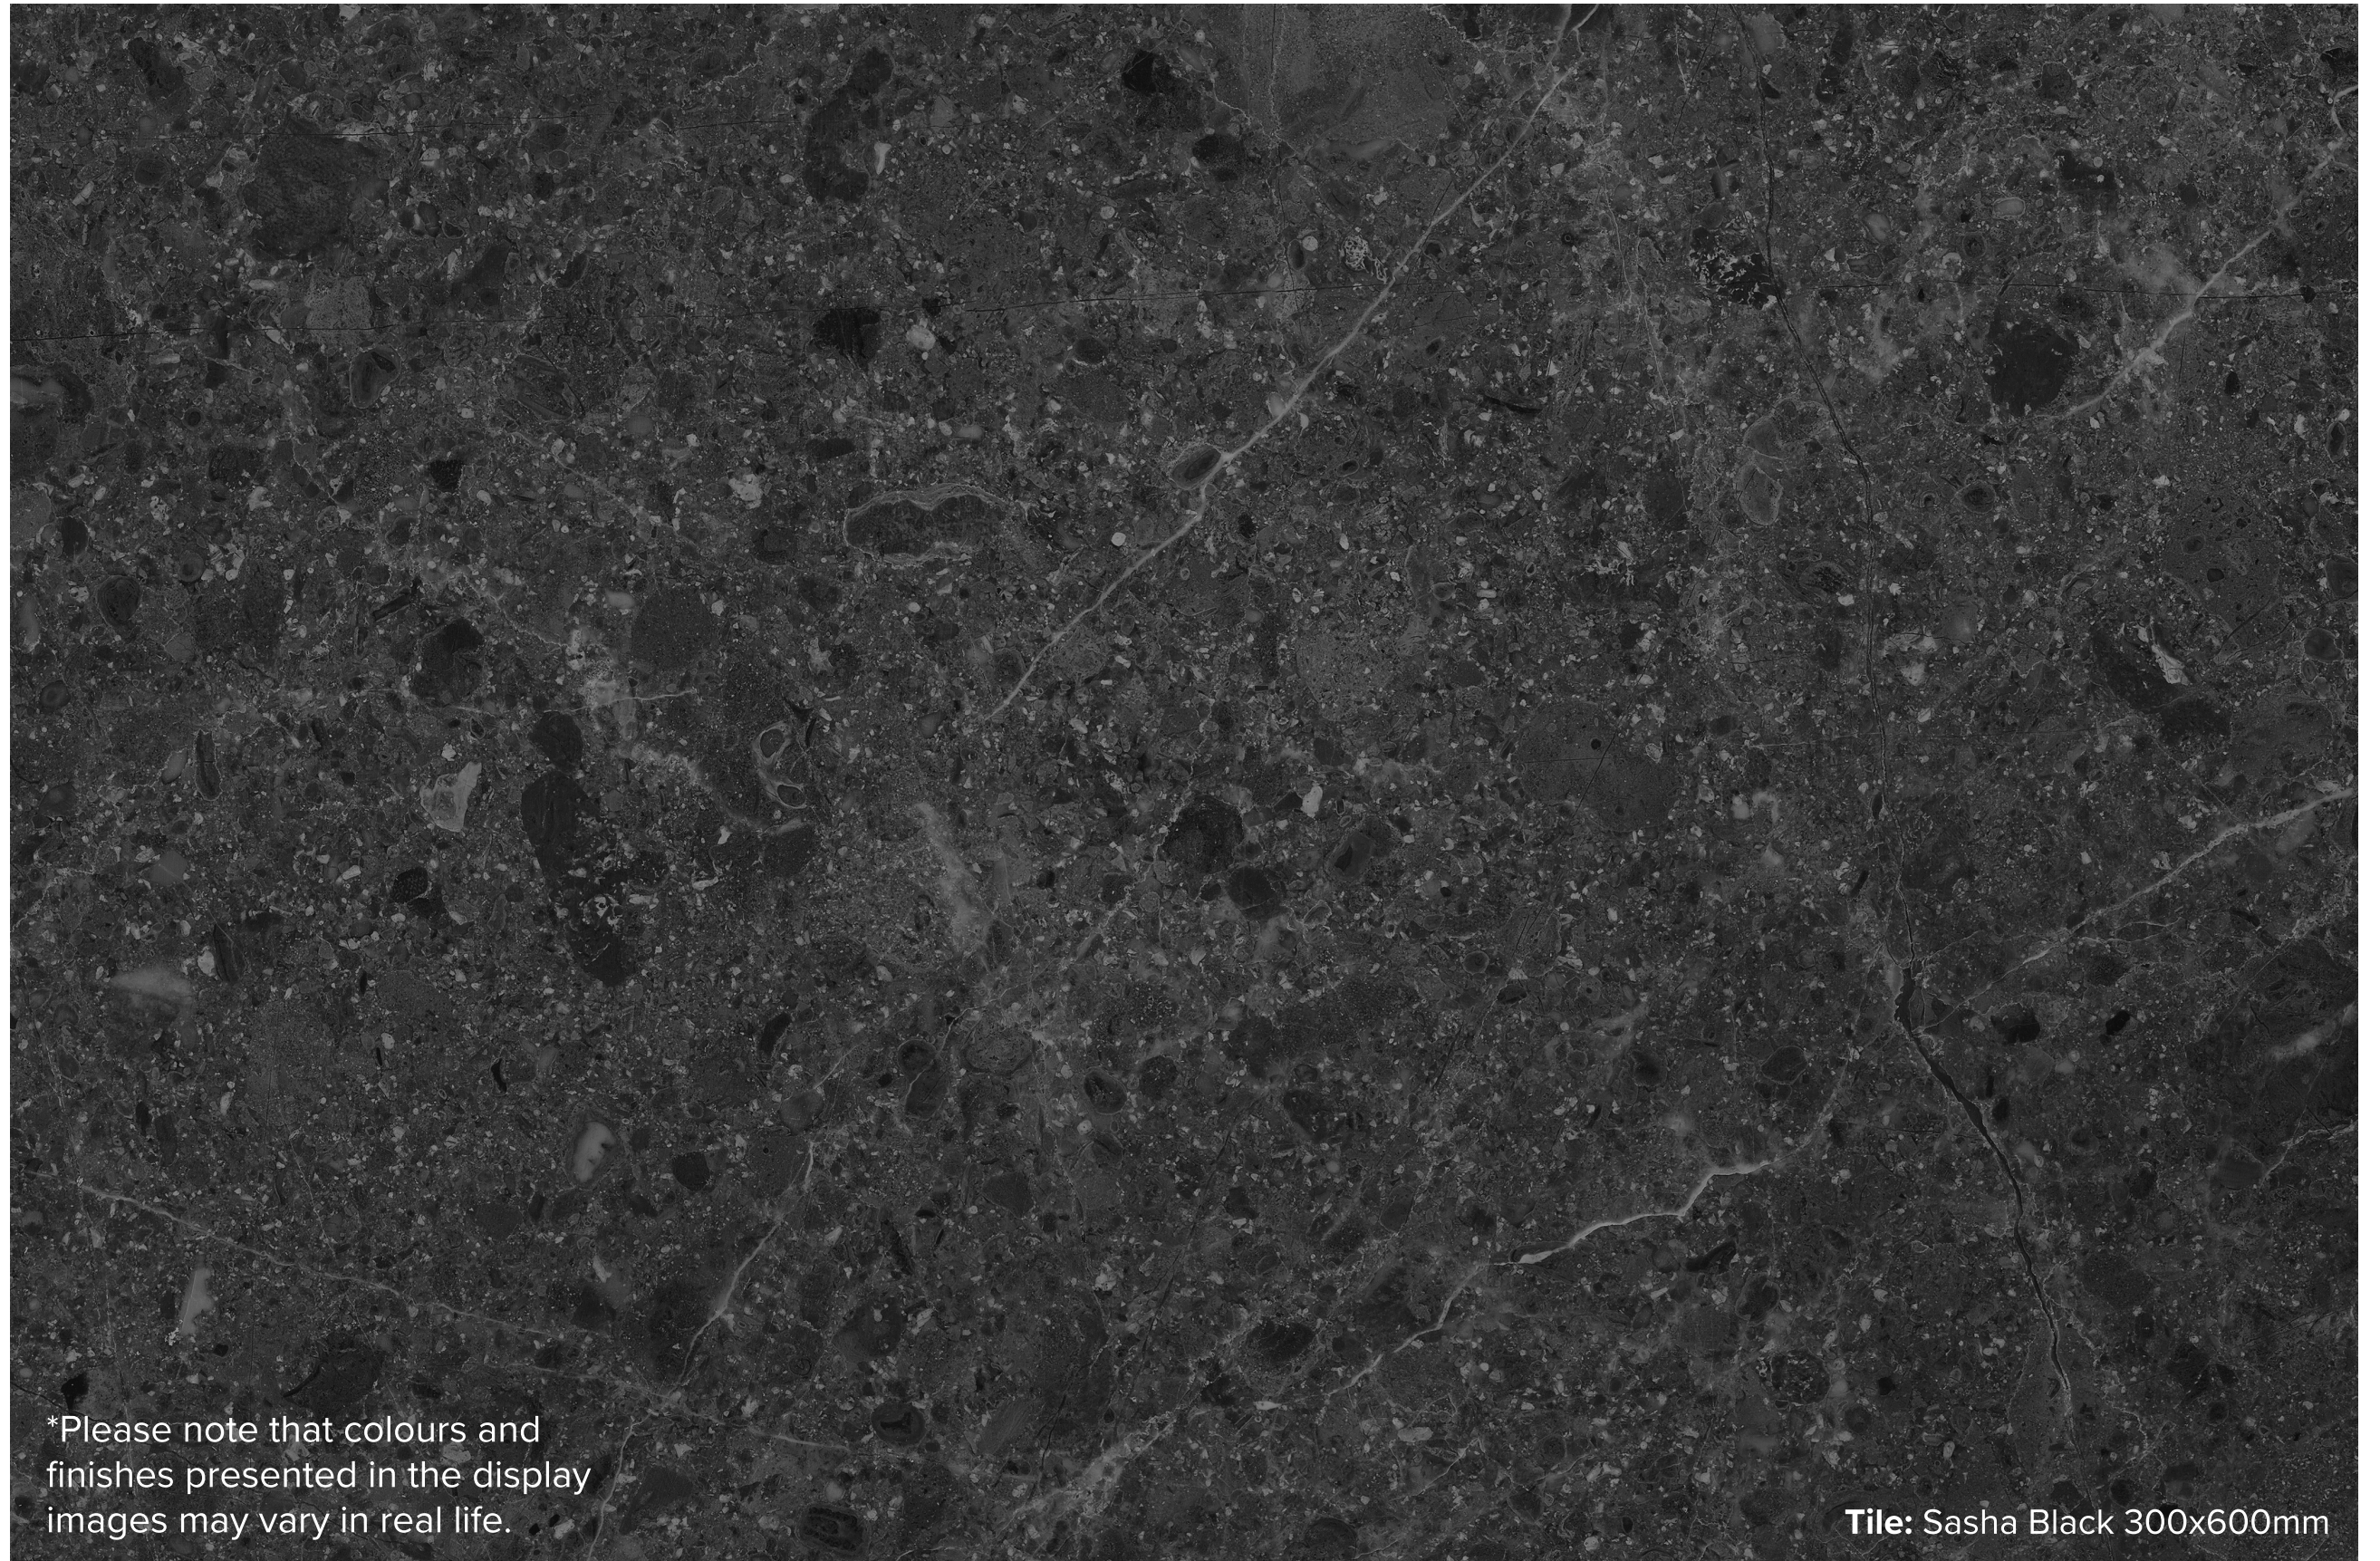

***"Tiles for all
lifestyles"***

*Please note that colours and finishes presented in the display images may vary in real life.

Tile: Sasha Black 300x600mm

Showroom: 55 Glynburn Road, Glynde | (08) 8336 2366 | italiaceramics.com.au