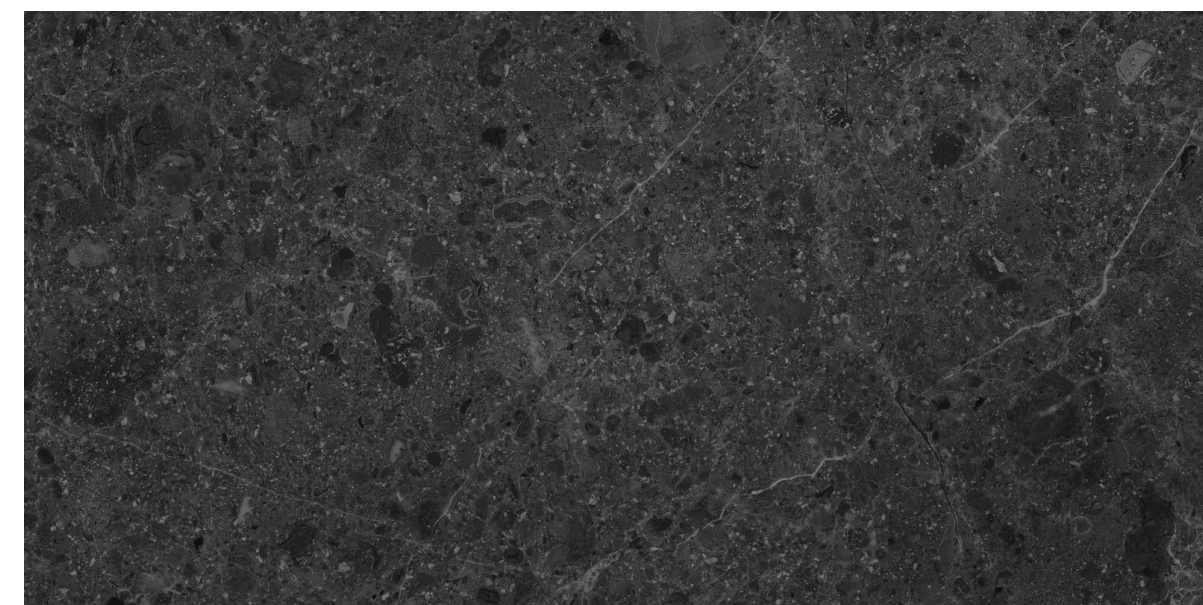

FINISH: MATT

EDGE FINISH: RECTIFIED

PEI: 4

VARIATION: V2

SLIP RATING: P3

SASHA BLACK

Wall: Sasha Black 300x600mm

300x600mm
RECTIFIED
8741