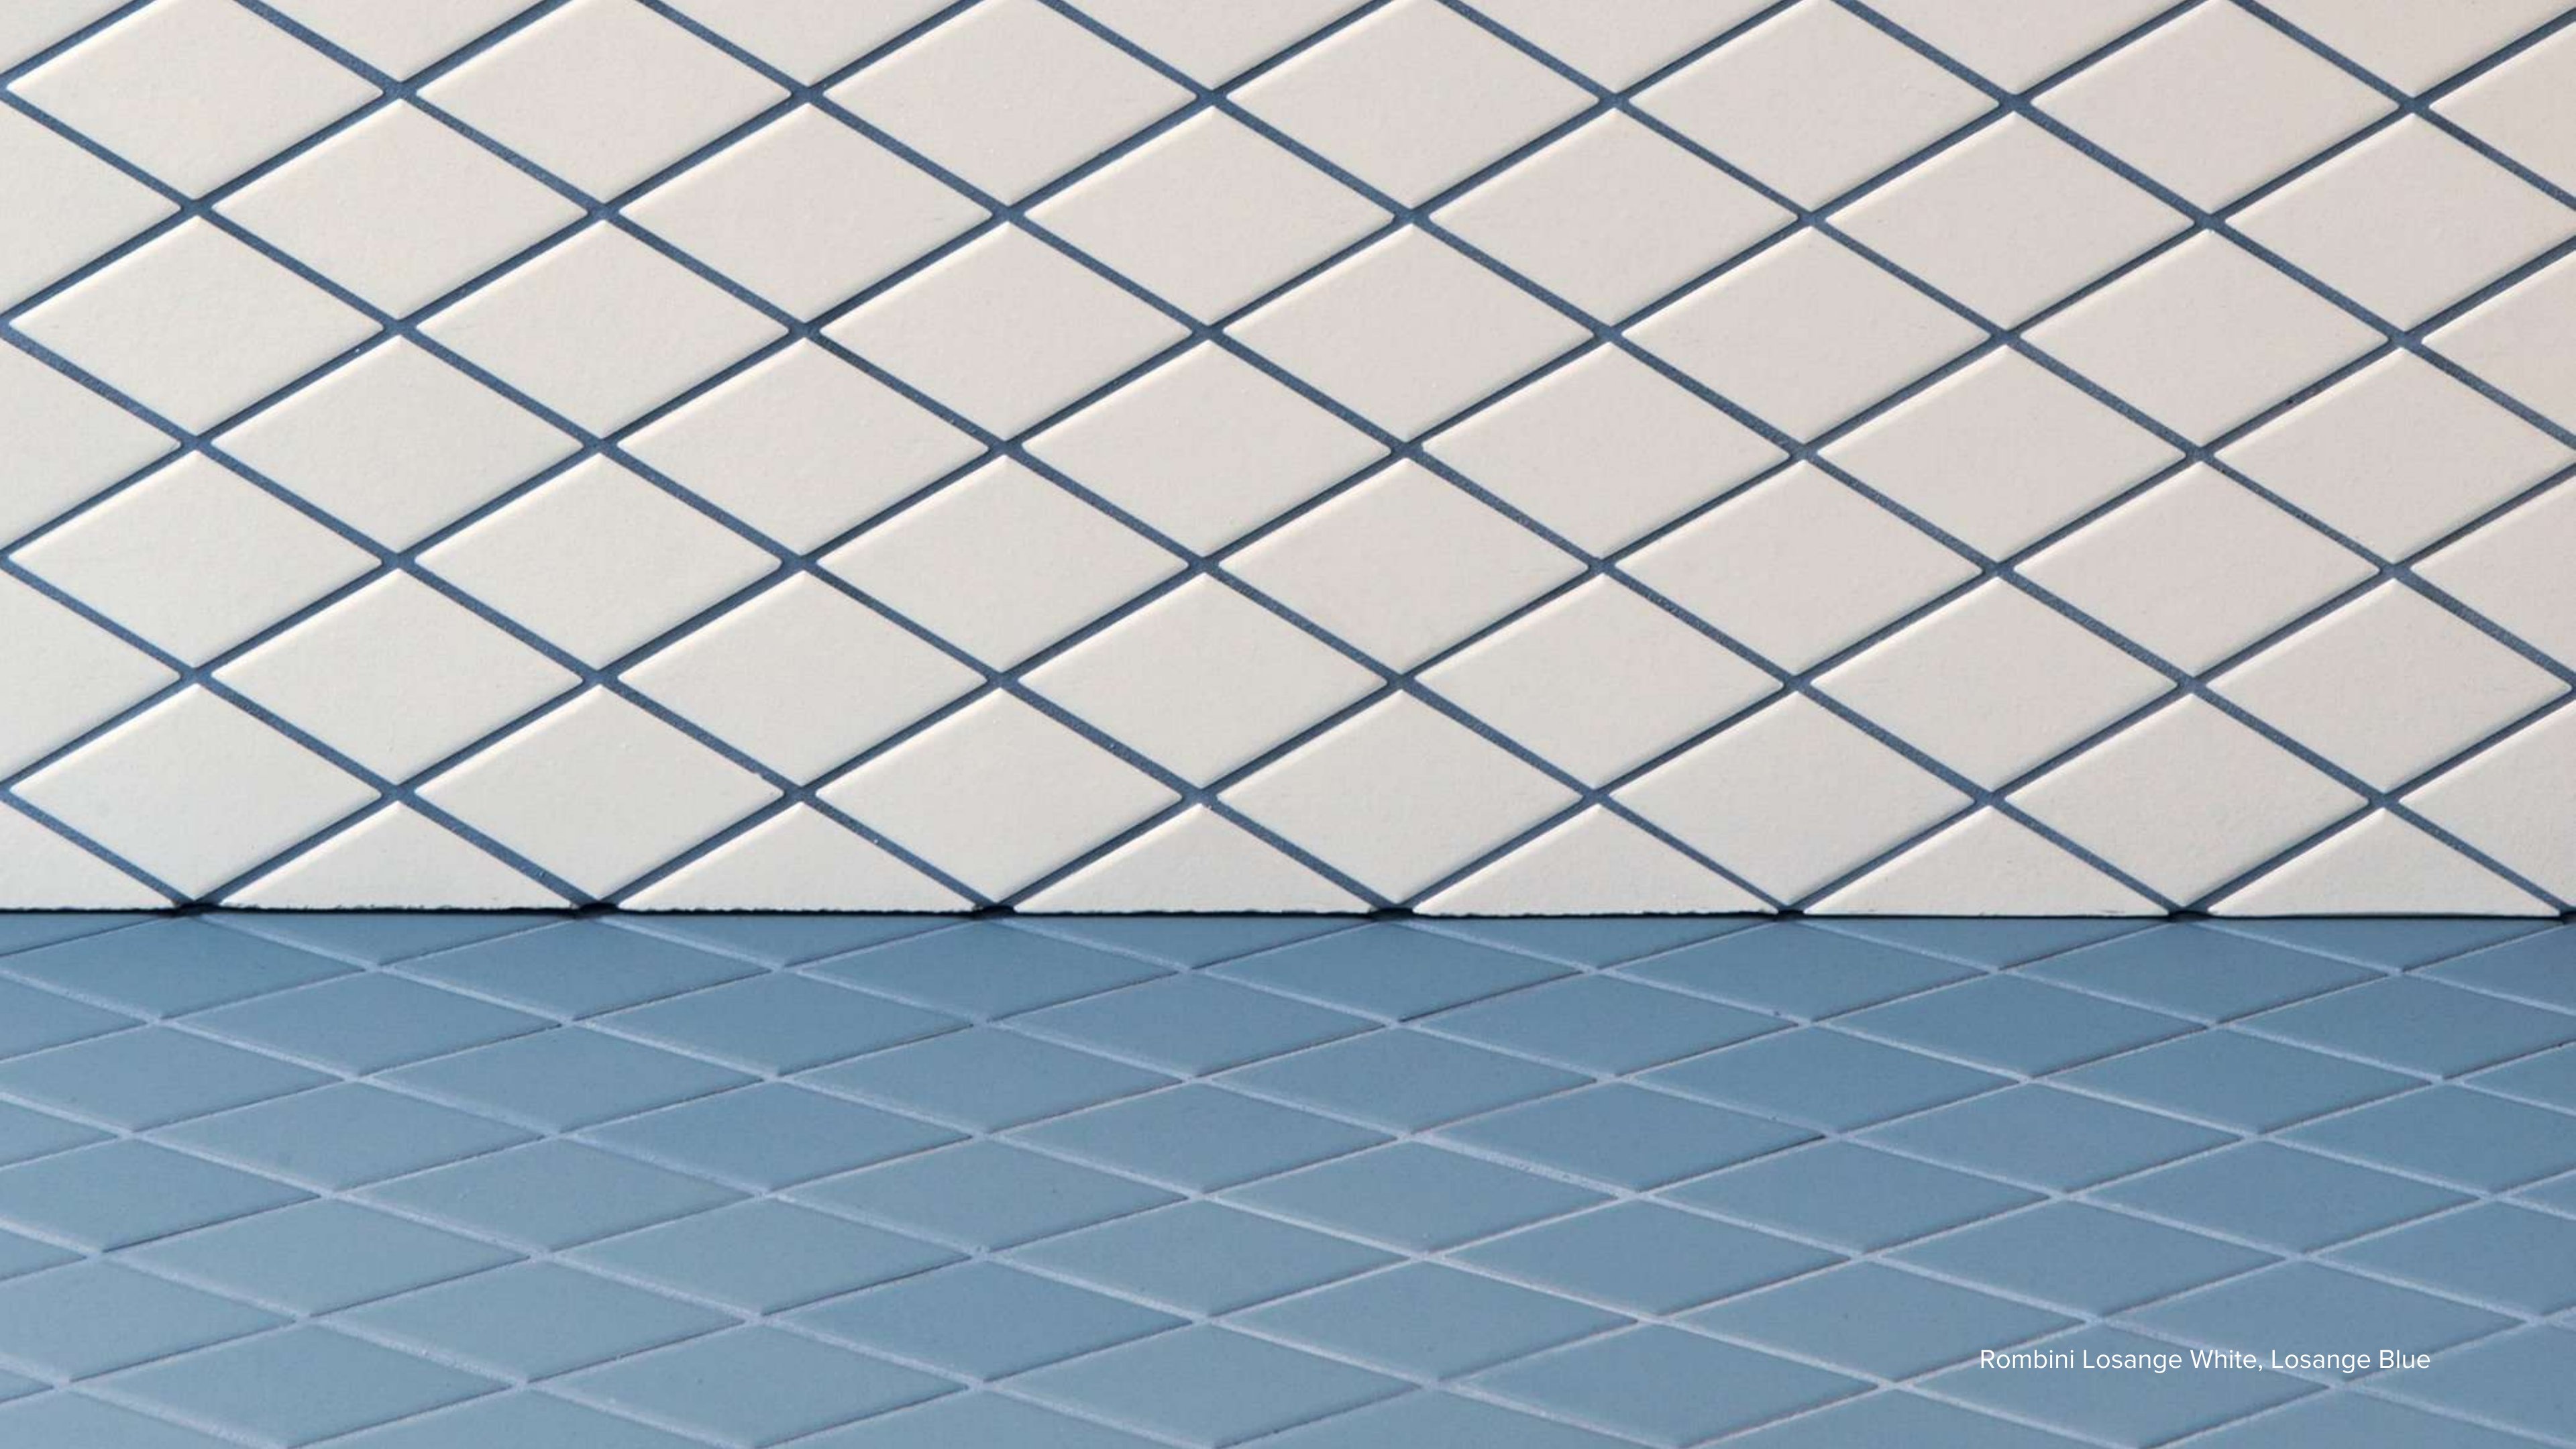

Rombini Losange White, Losange Blue