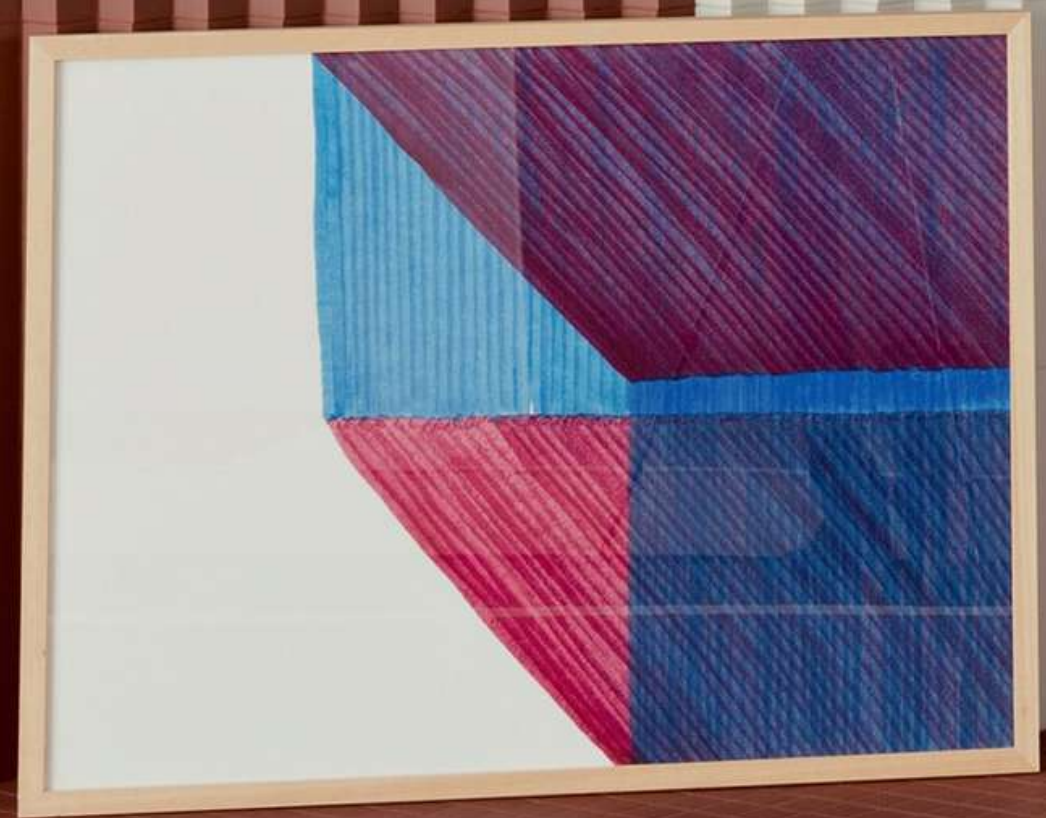

Rombini Triangle Large Matt Red, Triangle Large Matt White, Losange Red, Triangle Small Matt Red