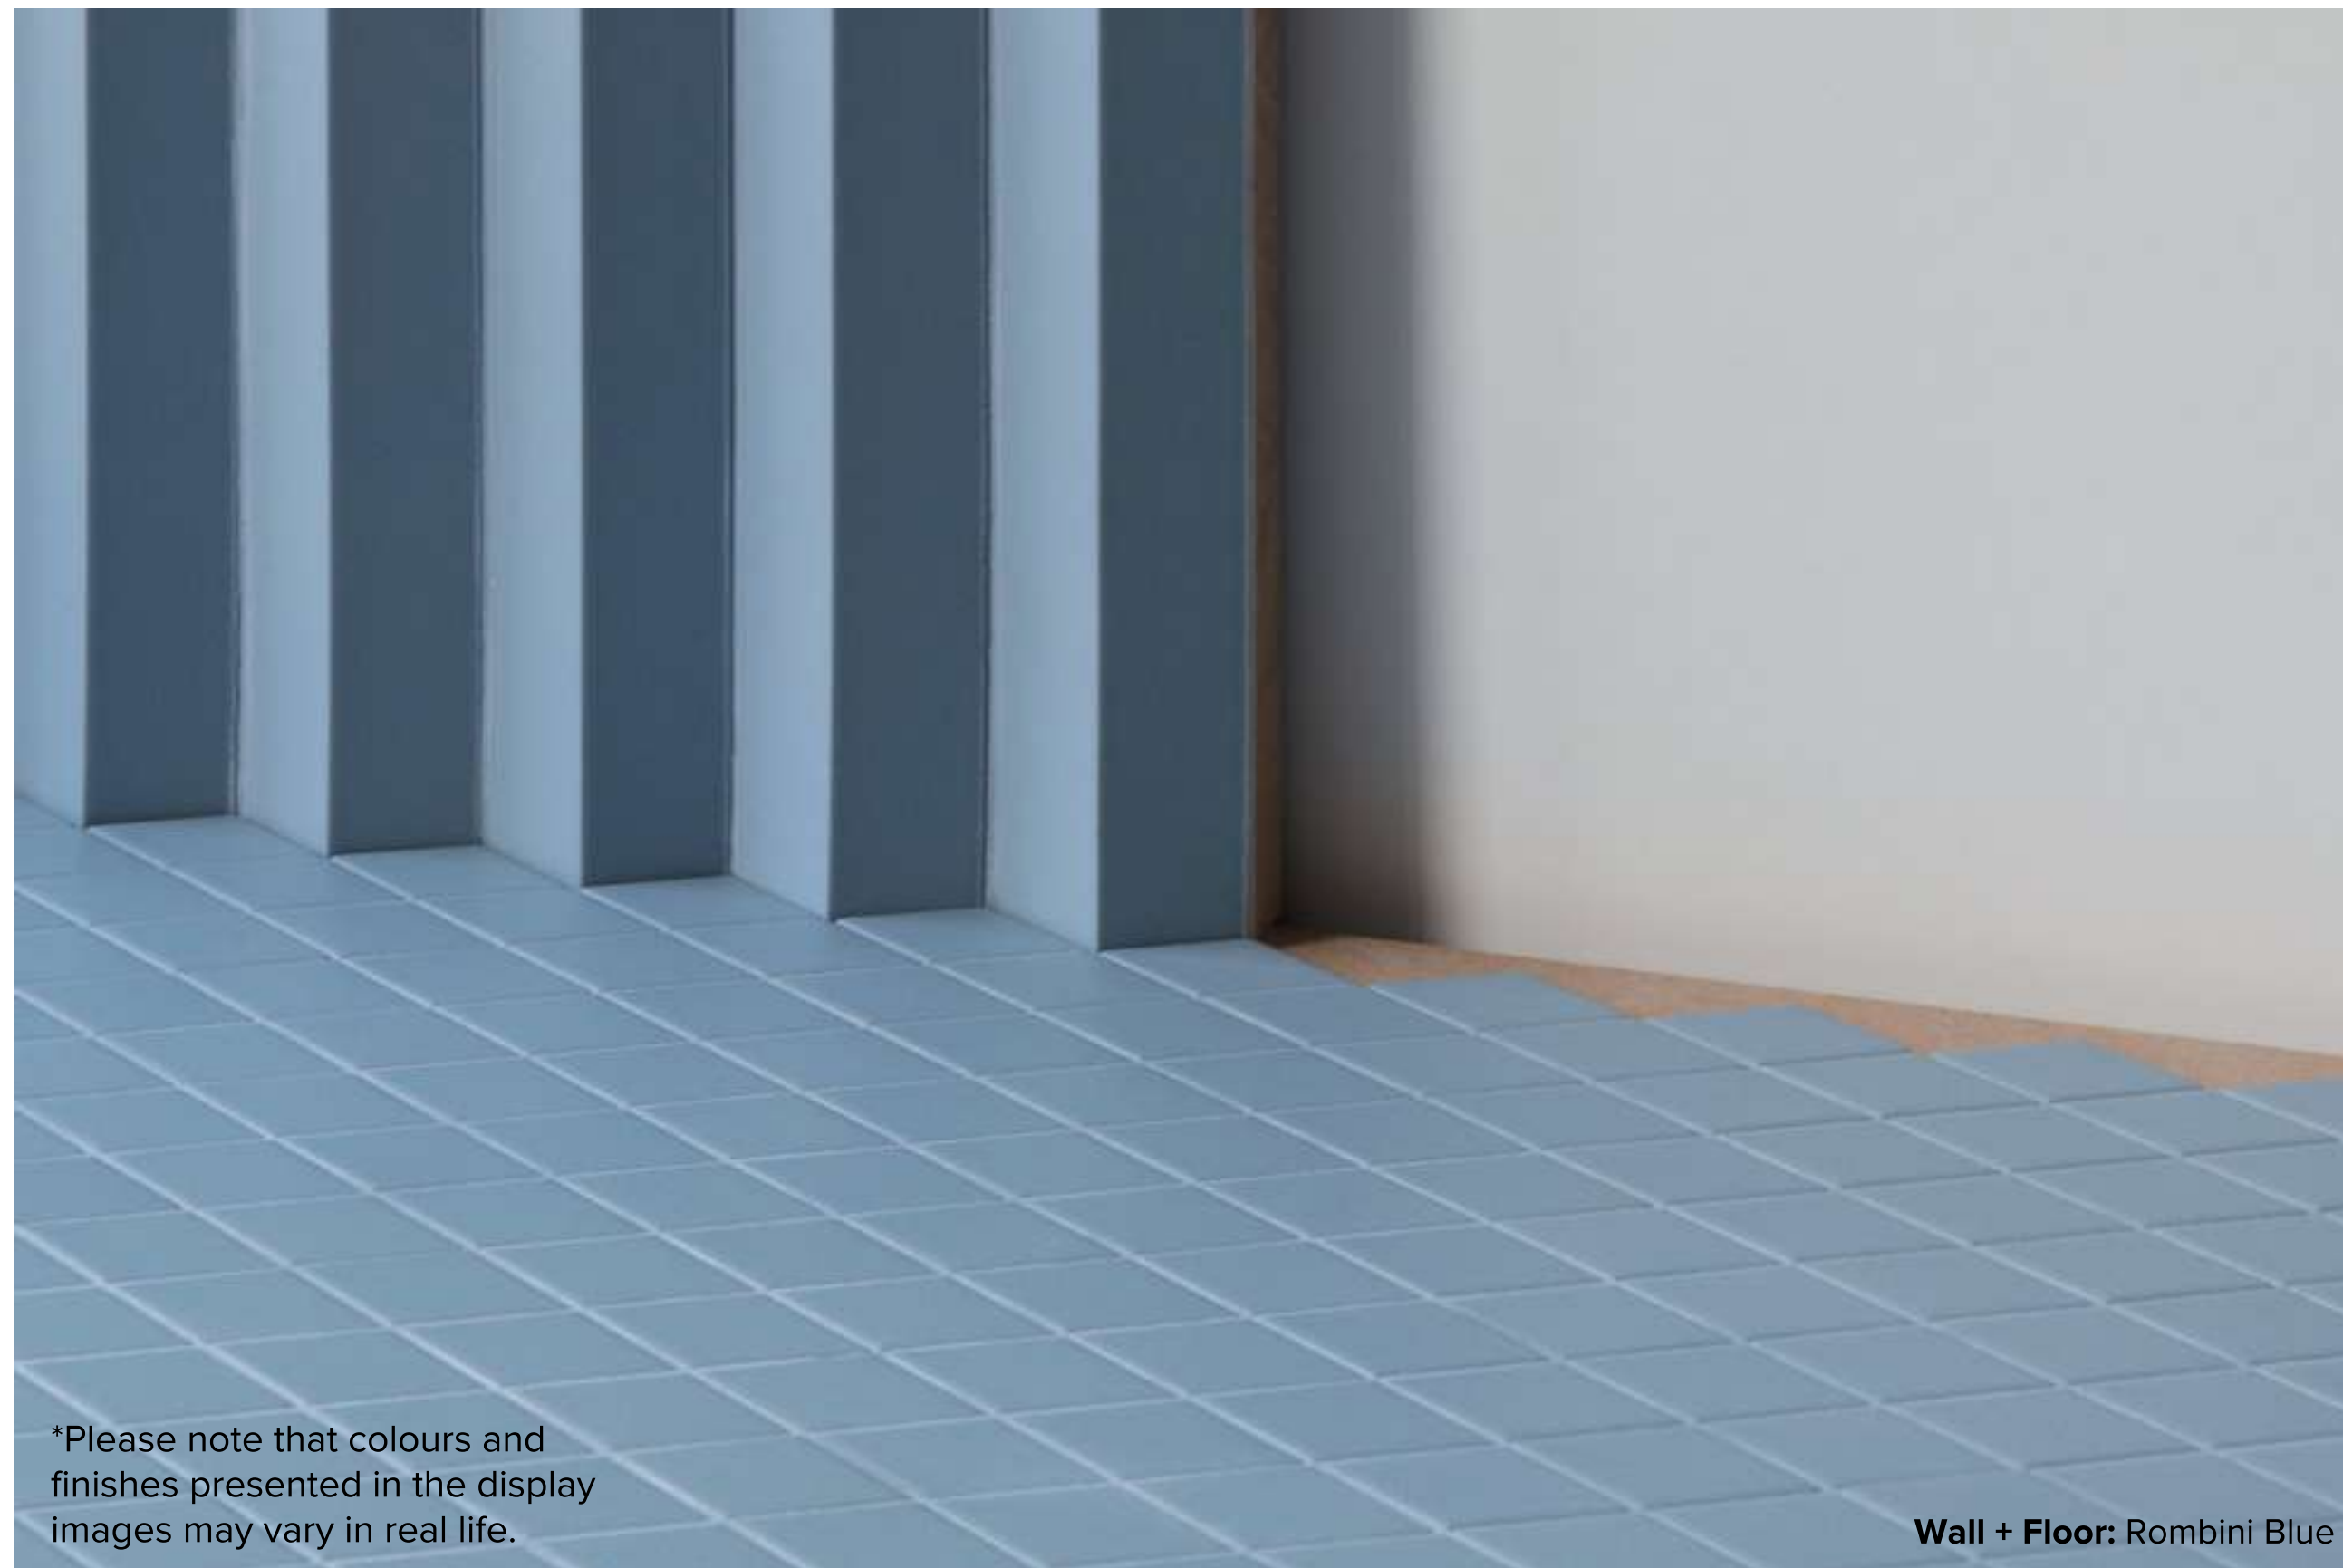

Green Grout

Red Grout

Blue Grout

***"Tiles for all
lifestyles"***

*Please note that colours and finishes presented in the display images may vary in real life.

Wall + Floor: Rombini Blue

Showroom: 55 Glynburn Road, Glynde | (08) 8336 2366 | italiaceramics.com.au