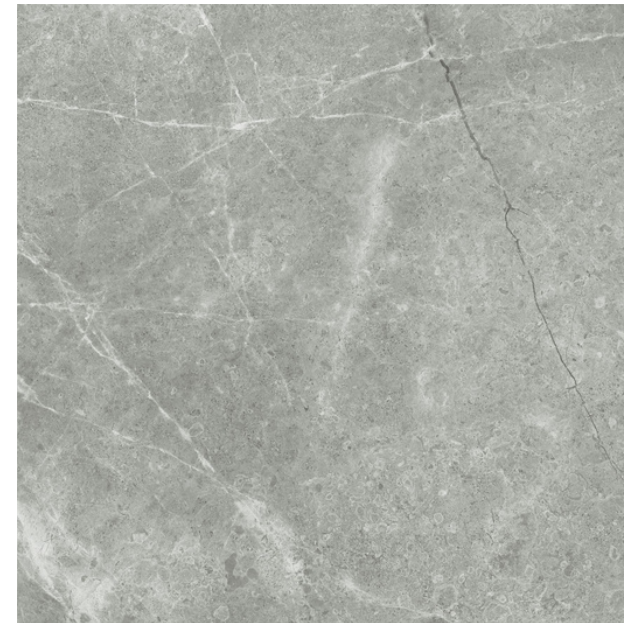

RITZ GREY

600x600mm
RECTIFIED
2192