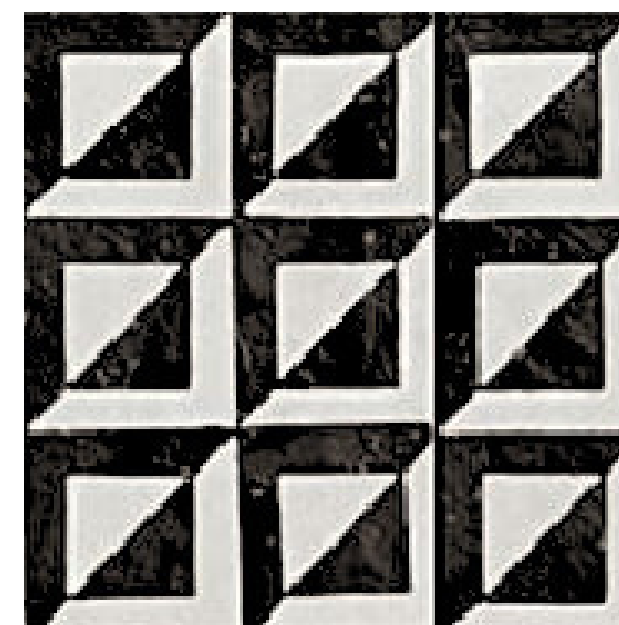

RIGGIOLE DECO 1

200x200mm
RECTIFIED
2123