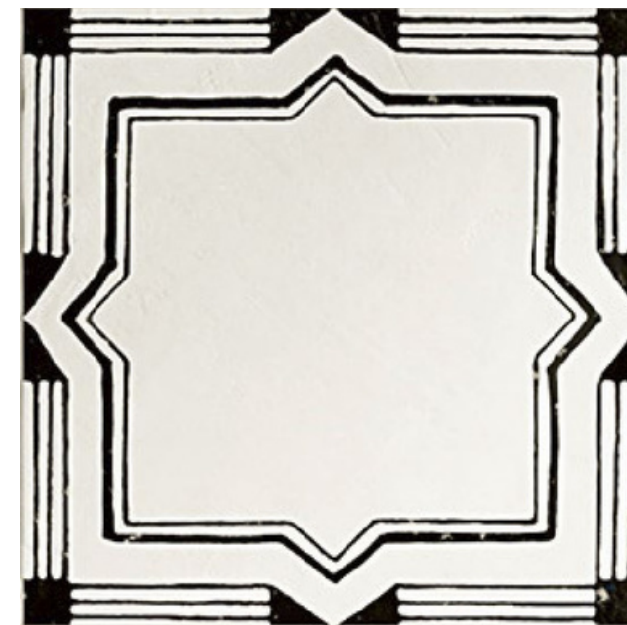

RIGGIOLE DECO 2

200x200mm
RECTIFIED
2124