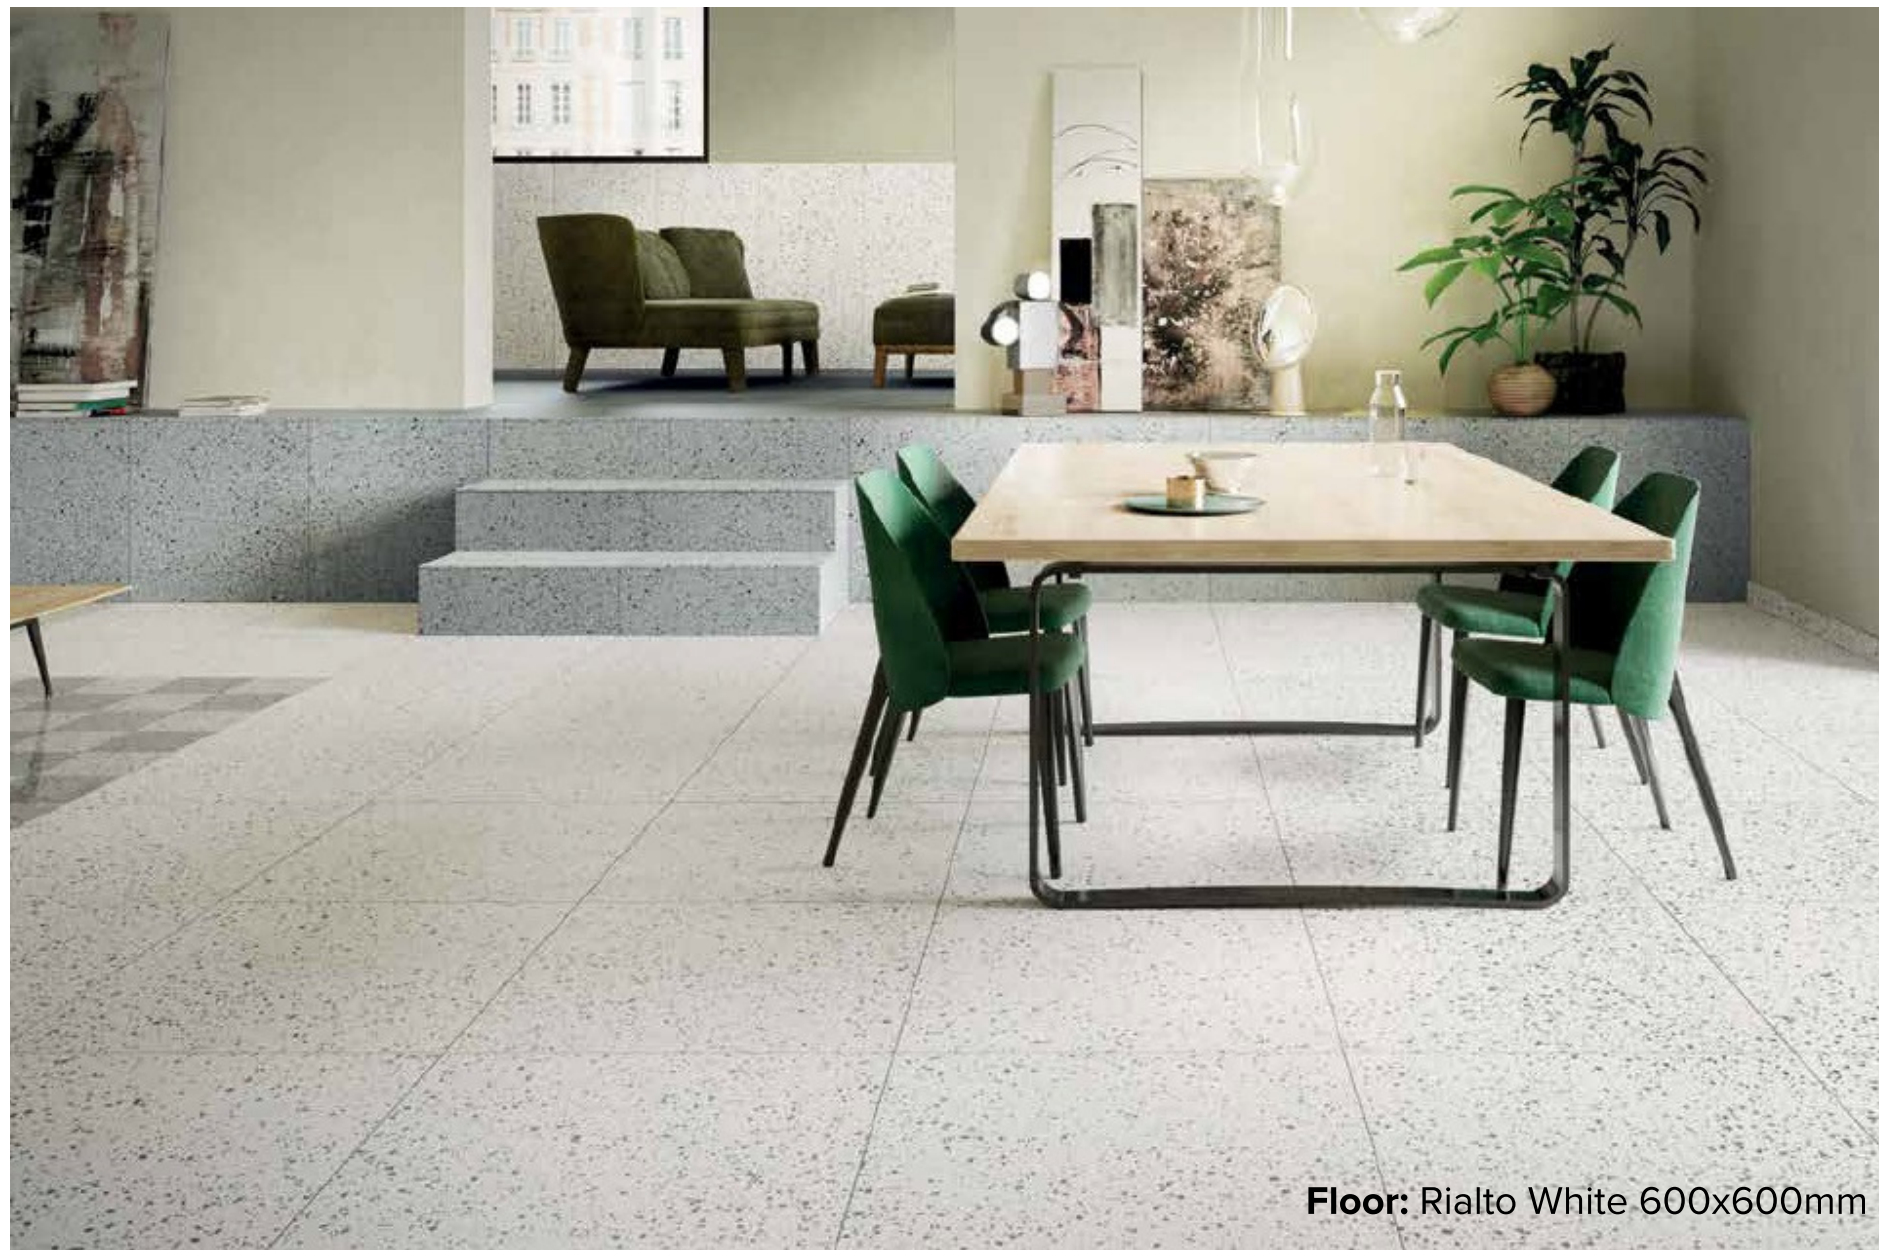

RIALTO COLLECTION

A timeless classic, Rialto bridges past and present to offer a contemporary porcelain stoneware that works with any style and setting, allowing maximum customisation. A collection that guarantees an eclectic, versatile design, channeling up-to-the-minute style trends. With five eye catching colours in stock - White, Beige, Ivory, Earth and Graphite.

italiaceramics

Floor: Rialto Ivory 600x600mm

RIALTO COLLECTION

Floor: Rialto White 600x600mm

PRODUCT TYPE: PORCELAIN

COLOURS: BEIGE + WHITE + IVORY + GRAPHITE + EARTH

SIZES: 600x600mm

APPLICATION: WALL + FLOOR

FINISH: MATT

EDGE FINISH: RECTIFIED

PEI: 5

VARIATION: V3

SLIP RATING: P3

Floor + Stairs: Rialto Beige 600x600mm

RIALTO BEIGE

600x600mm
RECTIFIED
1238

600x600mm
RECTIFIED
1242

RIALTO EARTH

600x600mm
RECTIFIED
1239

***"Tiles for all
lifestyles"***

*Please note that colours and finishes presented in the display images may vary in real life.

Floor: Rialto White 600x600mm