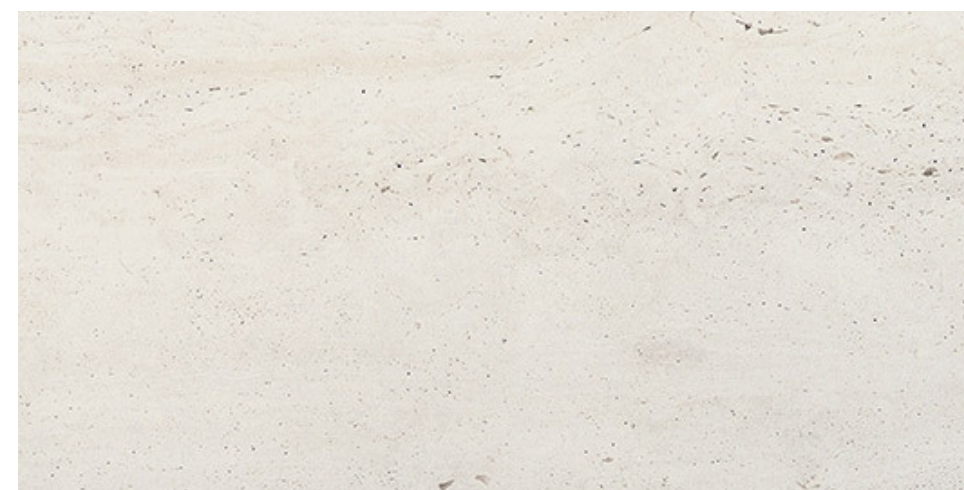

REVERSO2

WHITE

600x1200mm
RECTIFIED
8025