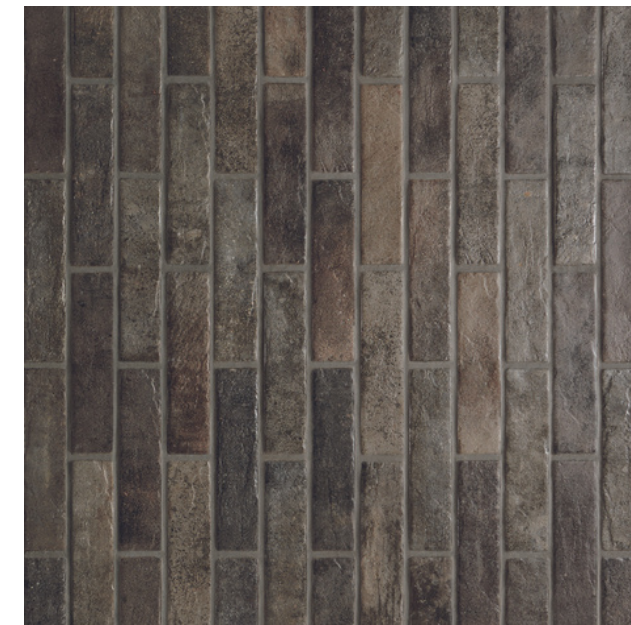

Floor: Recovery Stone Old Red 130x250mm

# RECOVERY STONE OLD BROWN

---

130x250mm  
NON-RECTIFIED  
**3666**

60x250mm  
NON-RECTIFIED  
**3667**

Floor: Recovery Stone Old Brown 130x250mm