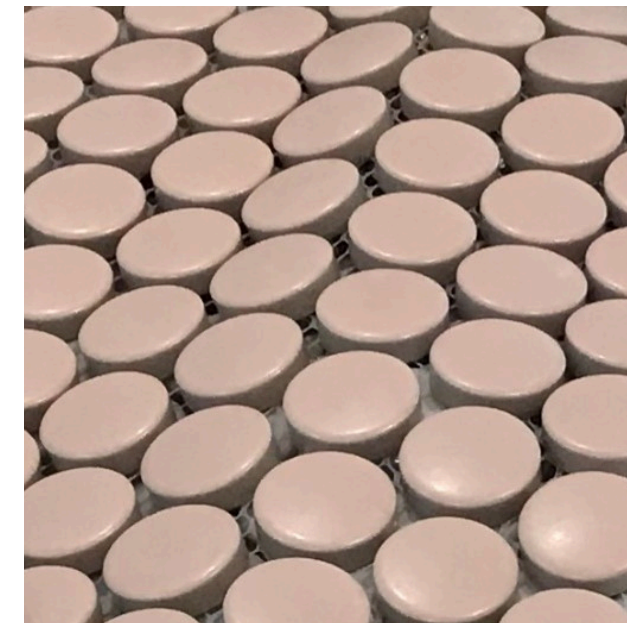

309x315mm SHT
MATT
NON-RECTIFIED
1328