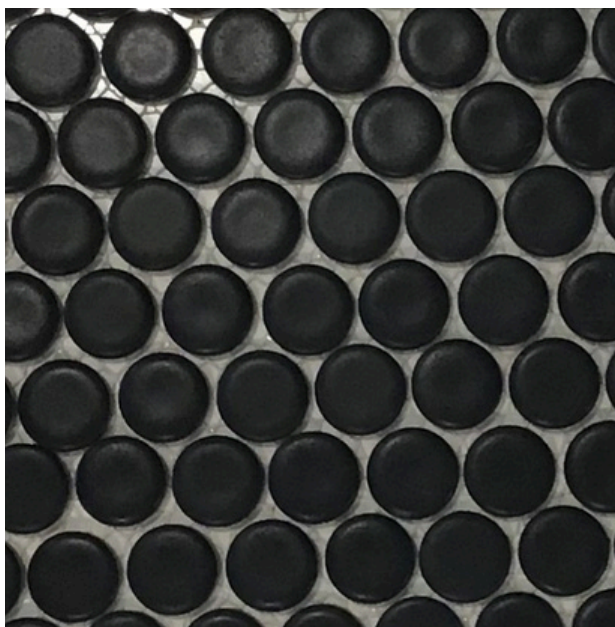

308x308mm SHT
MATT
NON-RECTIFIED
7623