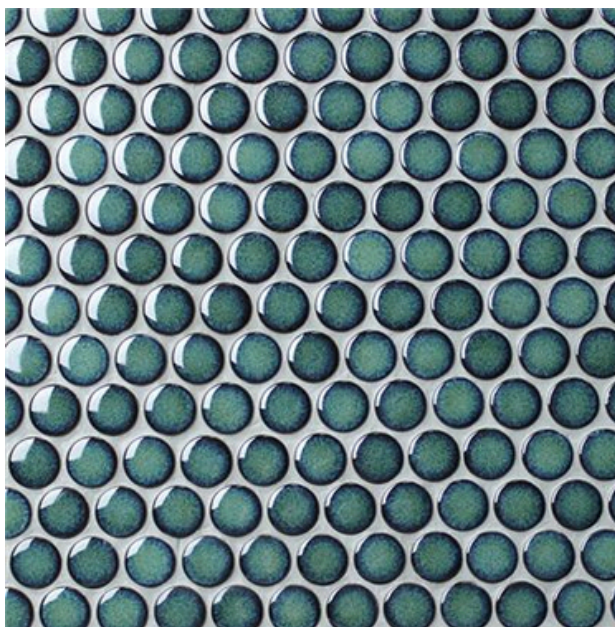

294x290mm SHT
GLOSS
NON-RECTIFIED
G388