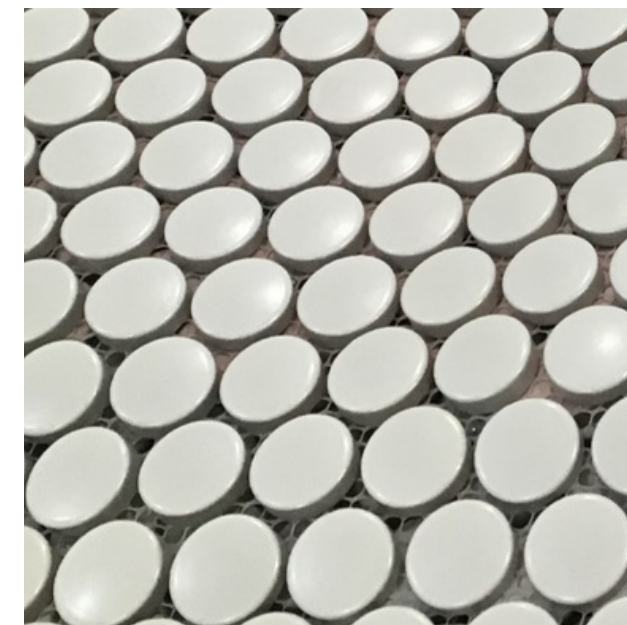

294x315mm SHT
MATT
NON-RECTIFIED
8285