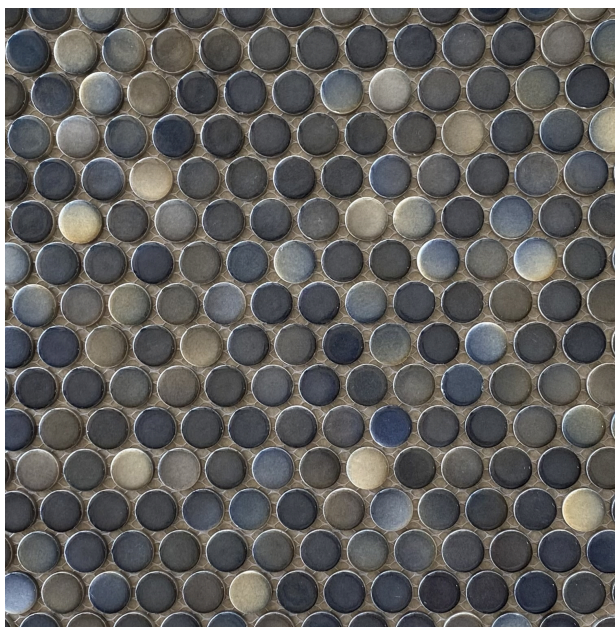

294x290mm SHT
GLOSS
NON-RECTIFIED
G390