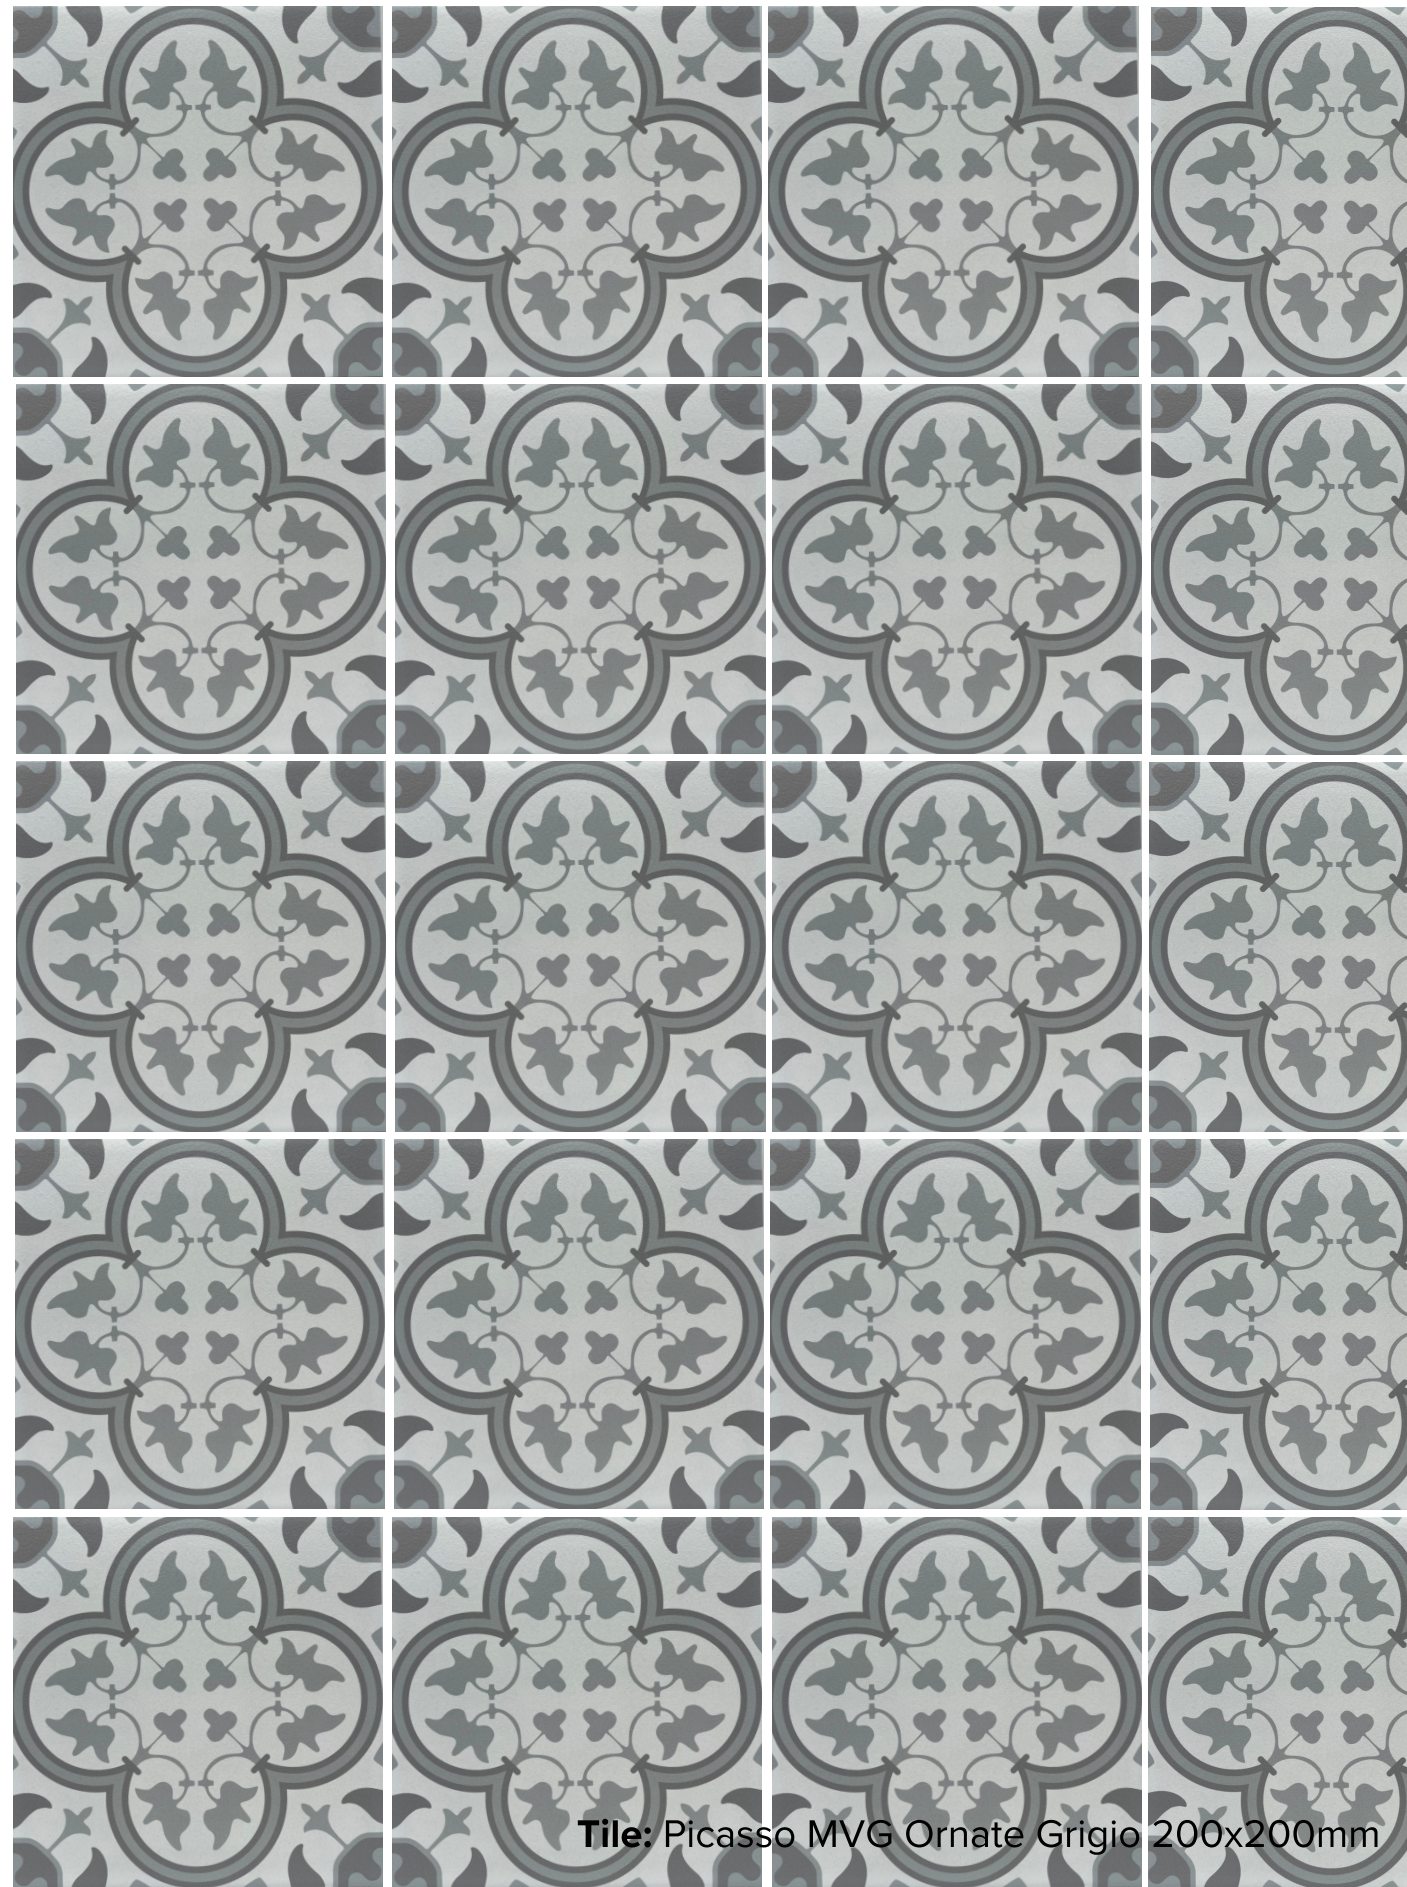

PICASSO MVG ORNATE GRIGIO

Tile: Picasso MVG Ornate Grigio 200x200mm