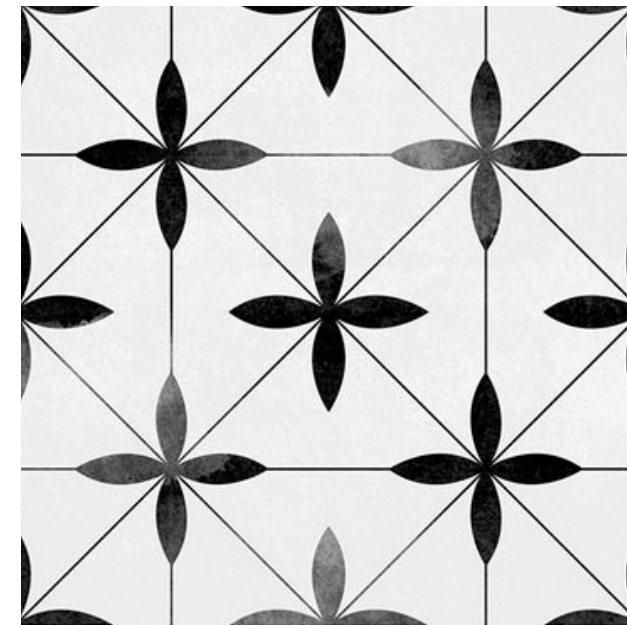

200x200mm
NON-RECTIFIED
1978 (MVG813)

PICASSO MVG BOTANIC NEGRO

Tile: Picasso MVG Botanic Negro 200x200mm

200x200mm
NON-RECTIFIED
1979 (MVG815)

PICASSO MVG DELICATE BLACK

Tile: Picasso MVG Delicate Black 200x200mm

200x200mm
NON-RECTIFIED
8655 (MVG790)

Tile: Picasso MVG Rustic Blue 200x200mm

PICASSO MVG RUSTIC BLUE

200x200mm
NON-RECTIFIED
8658 (MVG779)

***"Tiles for all
lifestyles"***

*Please note that colours and finishes presented in the display images may vary in real life.