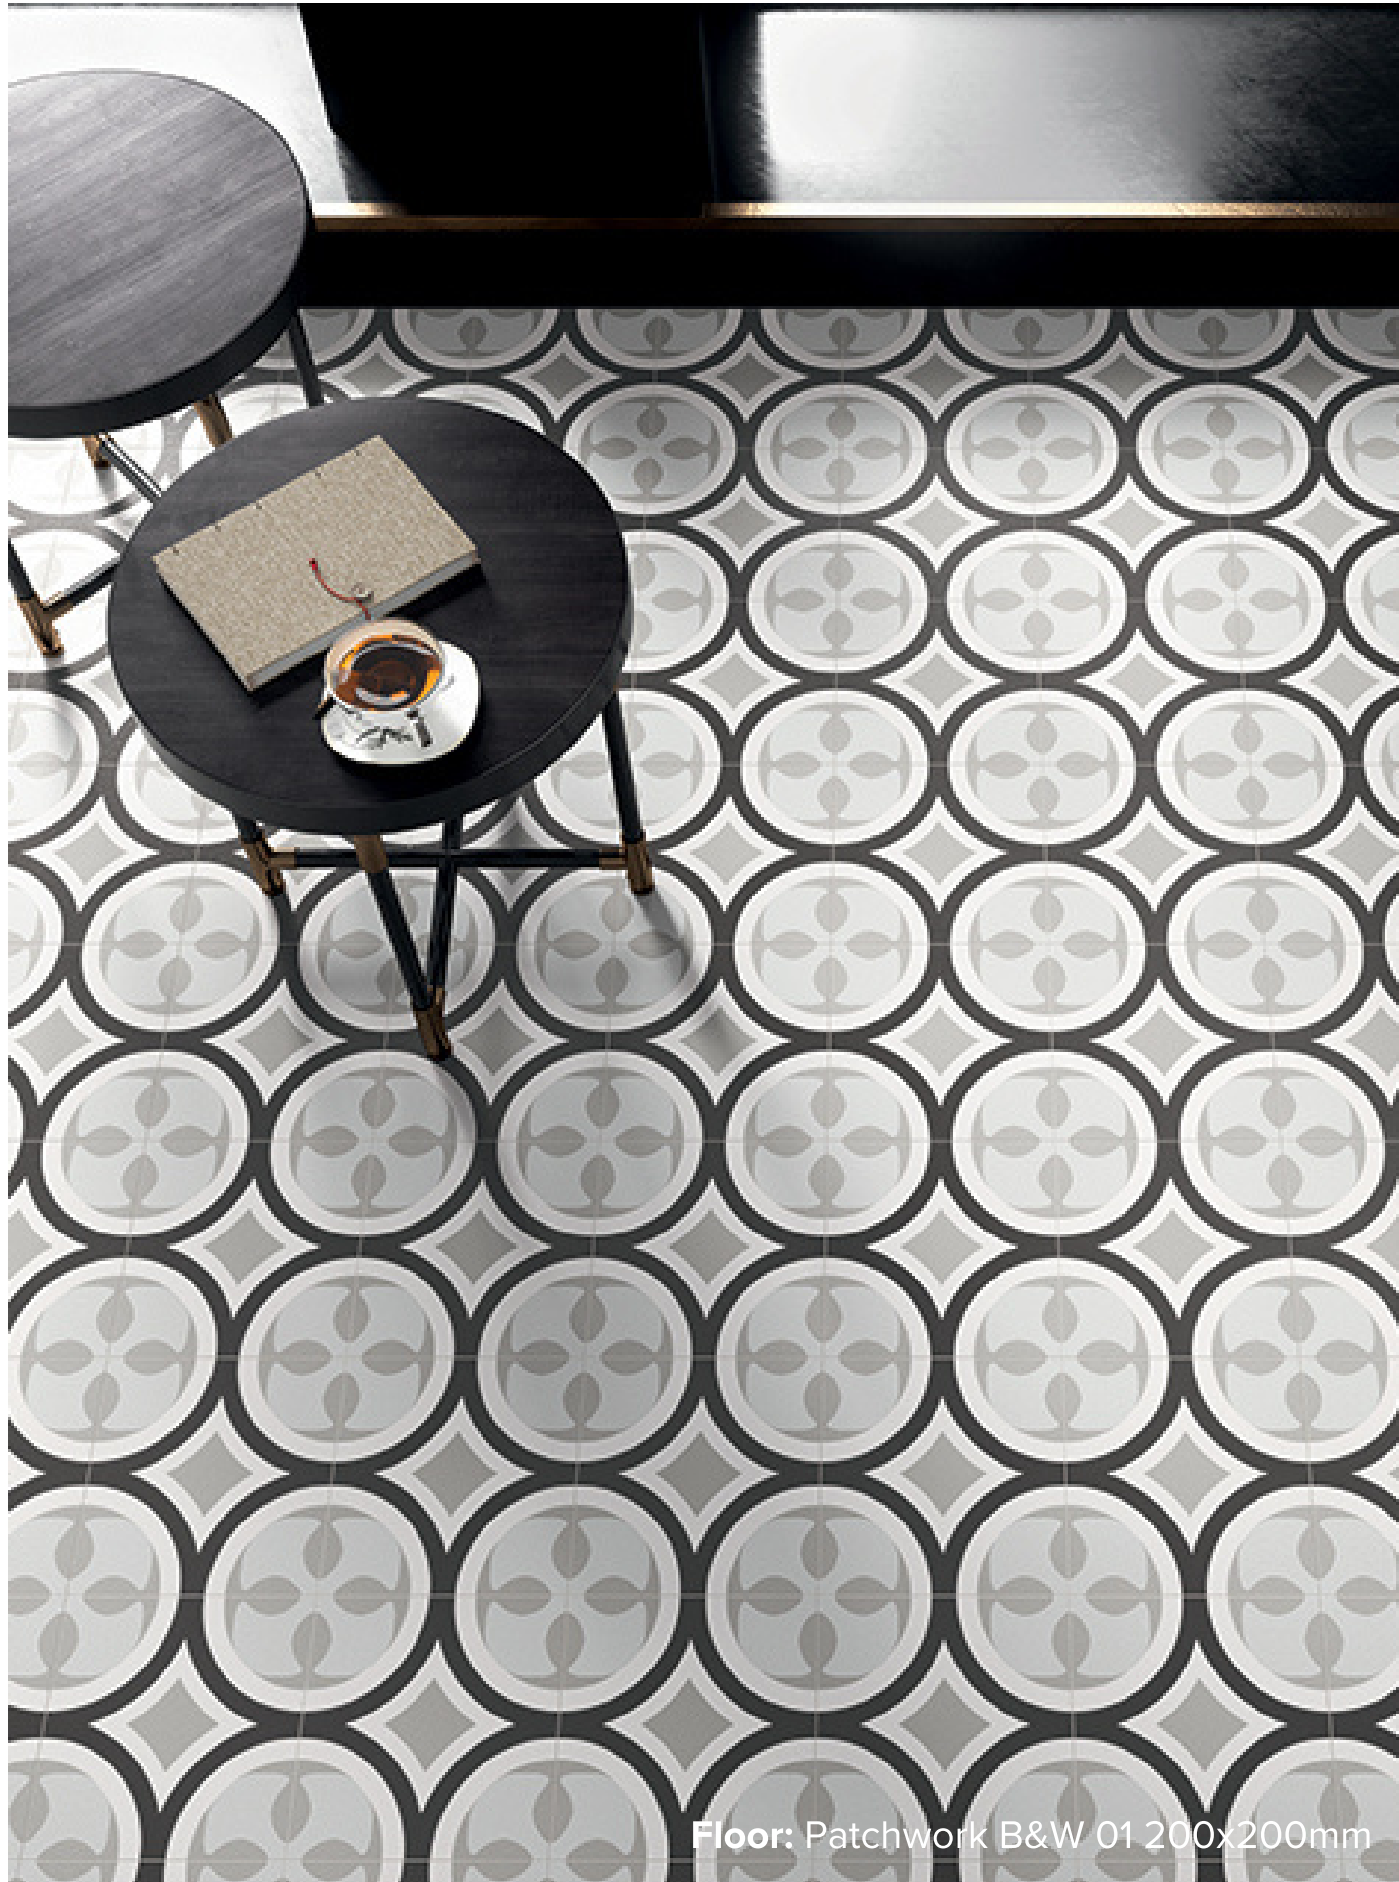

# PATCHWORK BLACK & WHITE COLLECTION

Our latest pattern tile collection is showcased in black and white with different shades of grey, designed to highlight the beauty of decorative abstract and floral designs. Create a statement in your home with these encaustic look tiles.

# PATCHWORK B&W COLLECTION

Floor: Patchwork B&W 01 200x200mm

**PRODUCT TYPE:** GLAZED PORCELAIN

**COLOURS:** BLACK + WHITE

**SIZES:** 200x200mm

**APPLICATION:** WALL + FLOOR

**FINISH:** MATT

**EDGE FINISH:** RECTIFIED

# PATCHWORK B&W

01

Floor: Patchwork B&W 01 200x200mm

200x200mm  
RECTIFIED  
**8393**

***"Tiles for all lifestyles"***

\*Please note that colours and finishes presented in the display images may vary in real life.