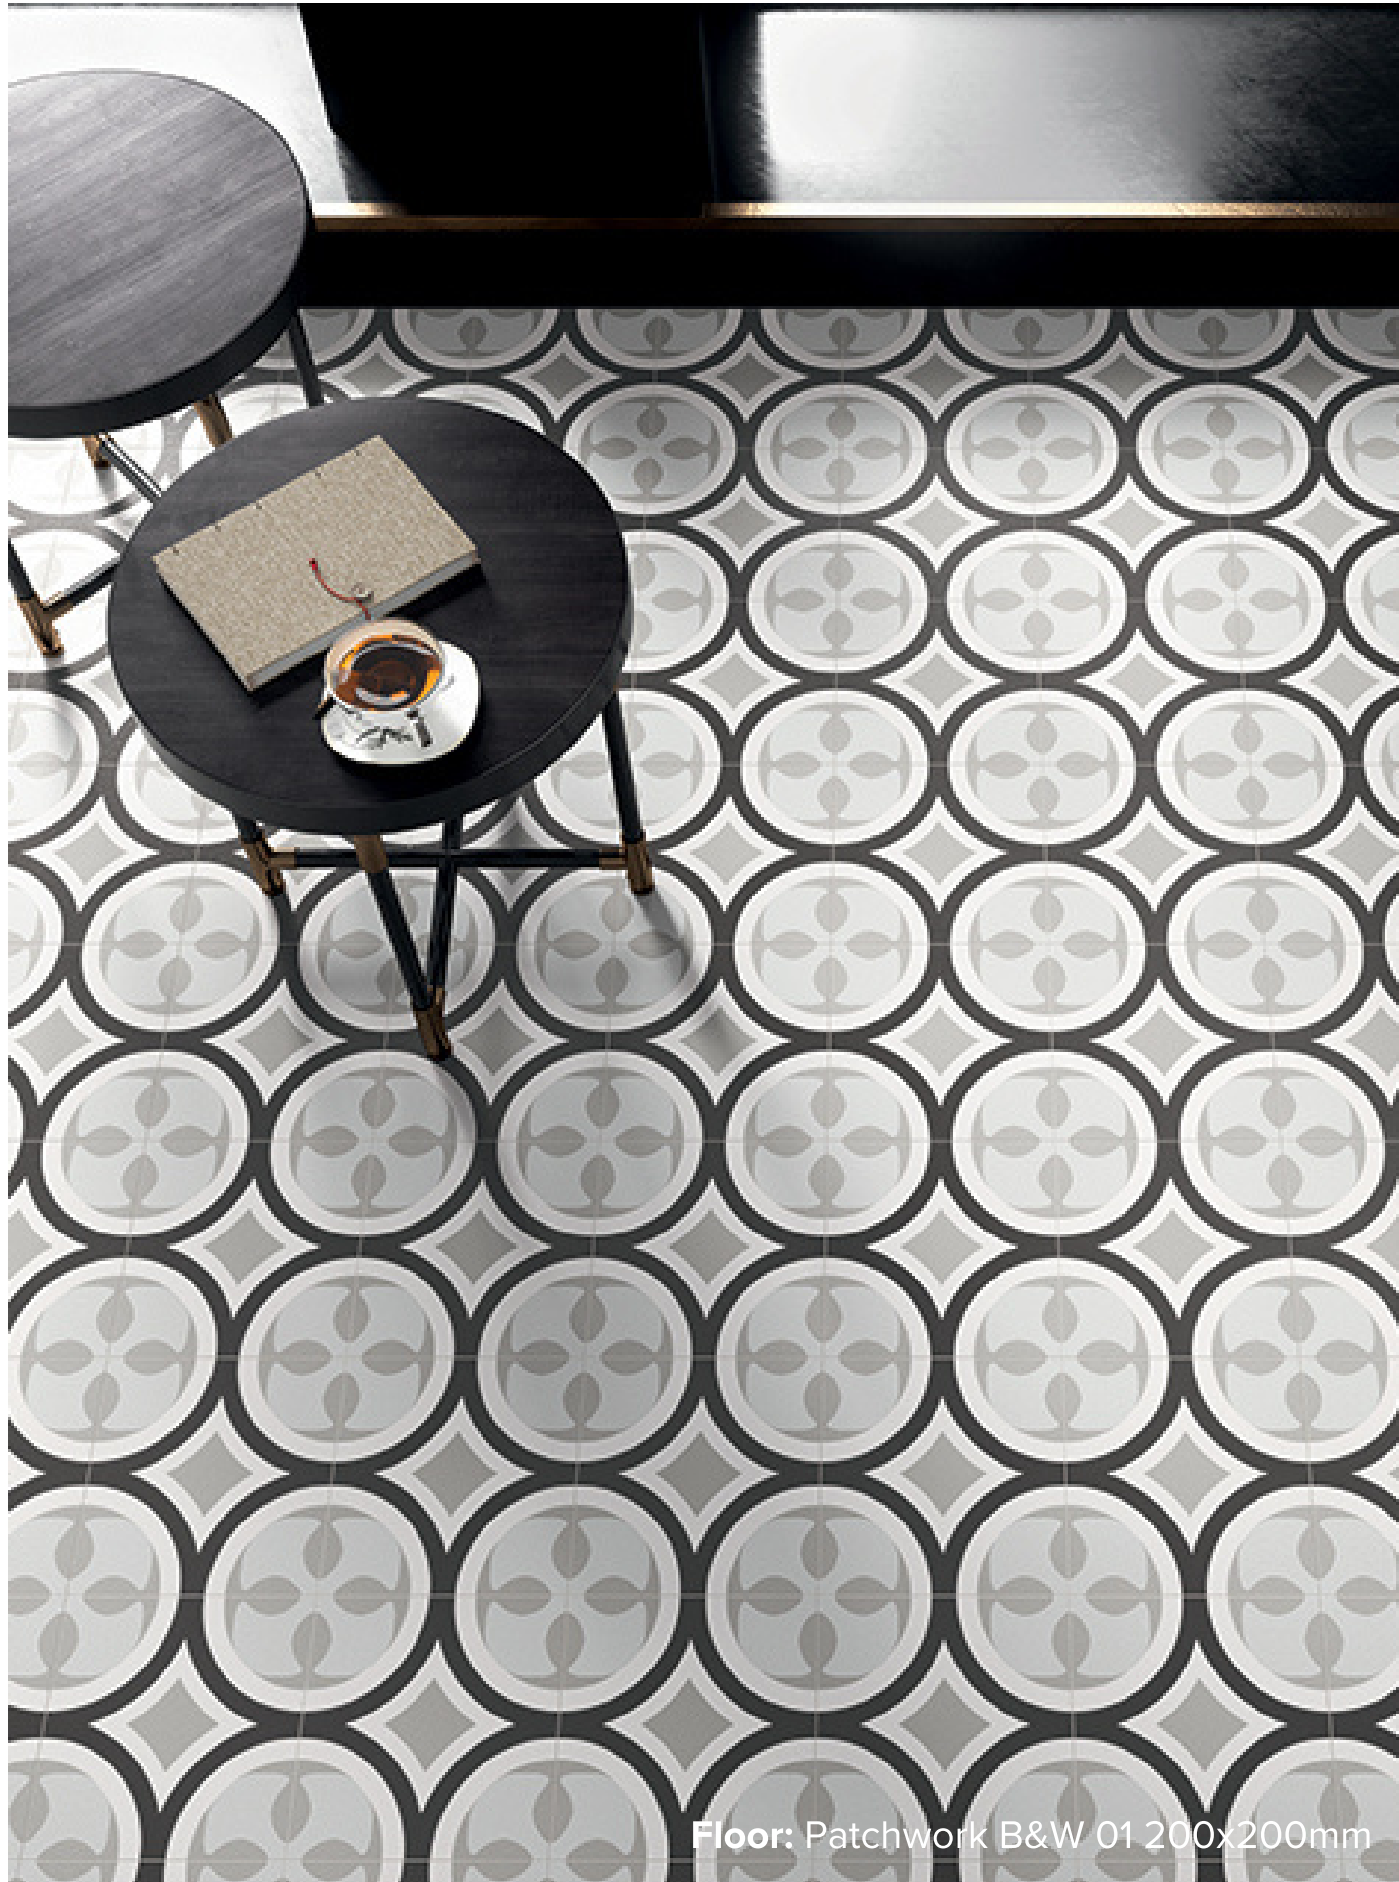

PATCHWORK BLACK & WHITE COLLECTION

Our latest pattern tile collection is showcased in black and white with different shades of grey, designed to highlight the beauty of decorative abstract and floral designs. Create a statement in your home with these encaustic look tiles.

italiaceramics

PATCHWORK B&W COLLECTION

Floor: Patchwork B&W 01 200x200mm

PRODUCT TYPE: GLAZED PORCELAIN

COLOURS: BLACK + WHITE

SIZES: 200x200mm

APPLICATION: WALL + FLOOR

FINISH: MATT

EDGE FINISH: RECTIFIED

PEI: 4

VARIATION: V1

SLIP RATING: P3

PATCHWORK B&W

01

Floor: Patchwork B&W 01 200x200mm

200x200mm
RECTIFIED
8393