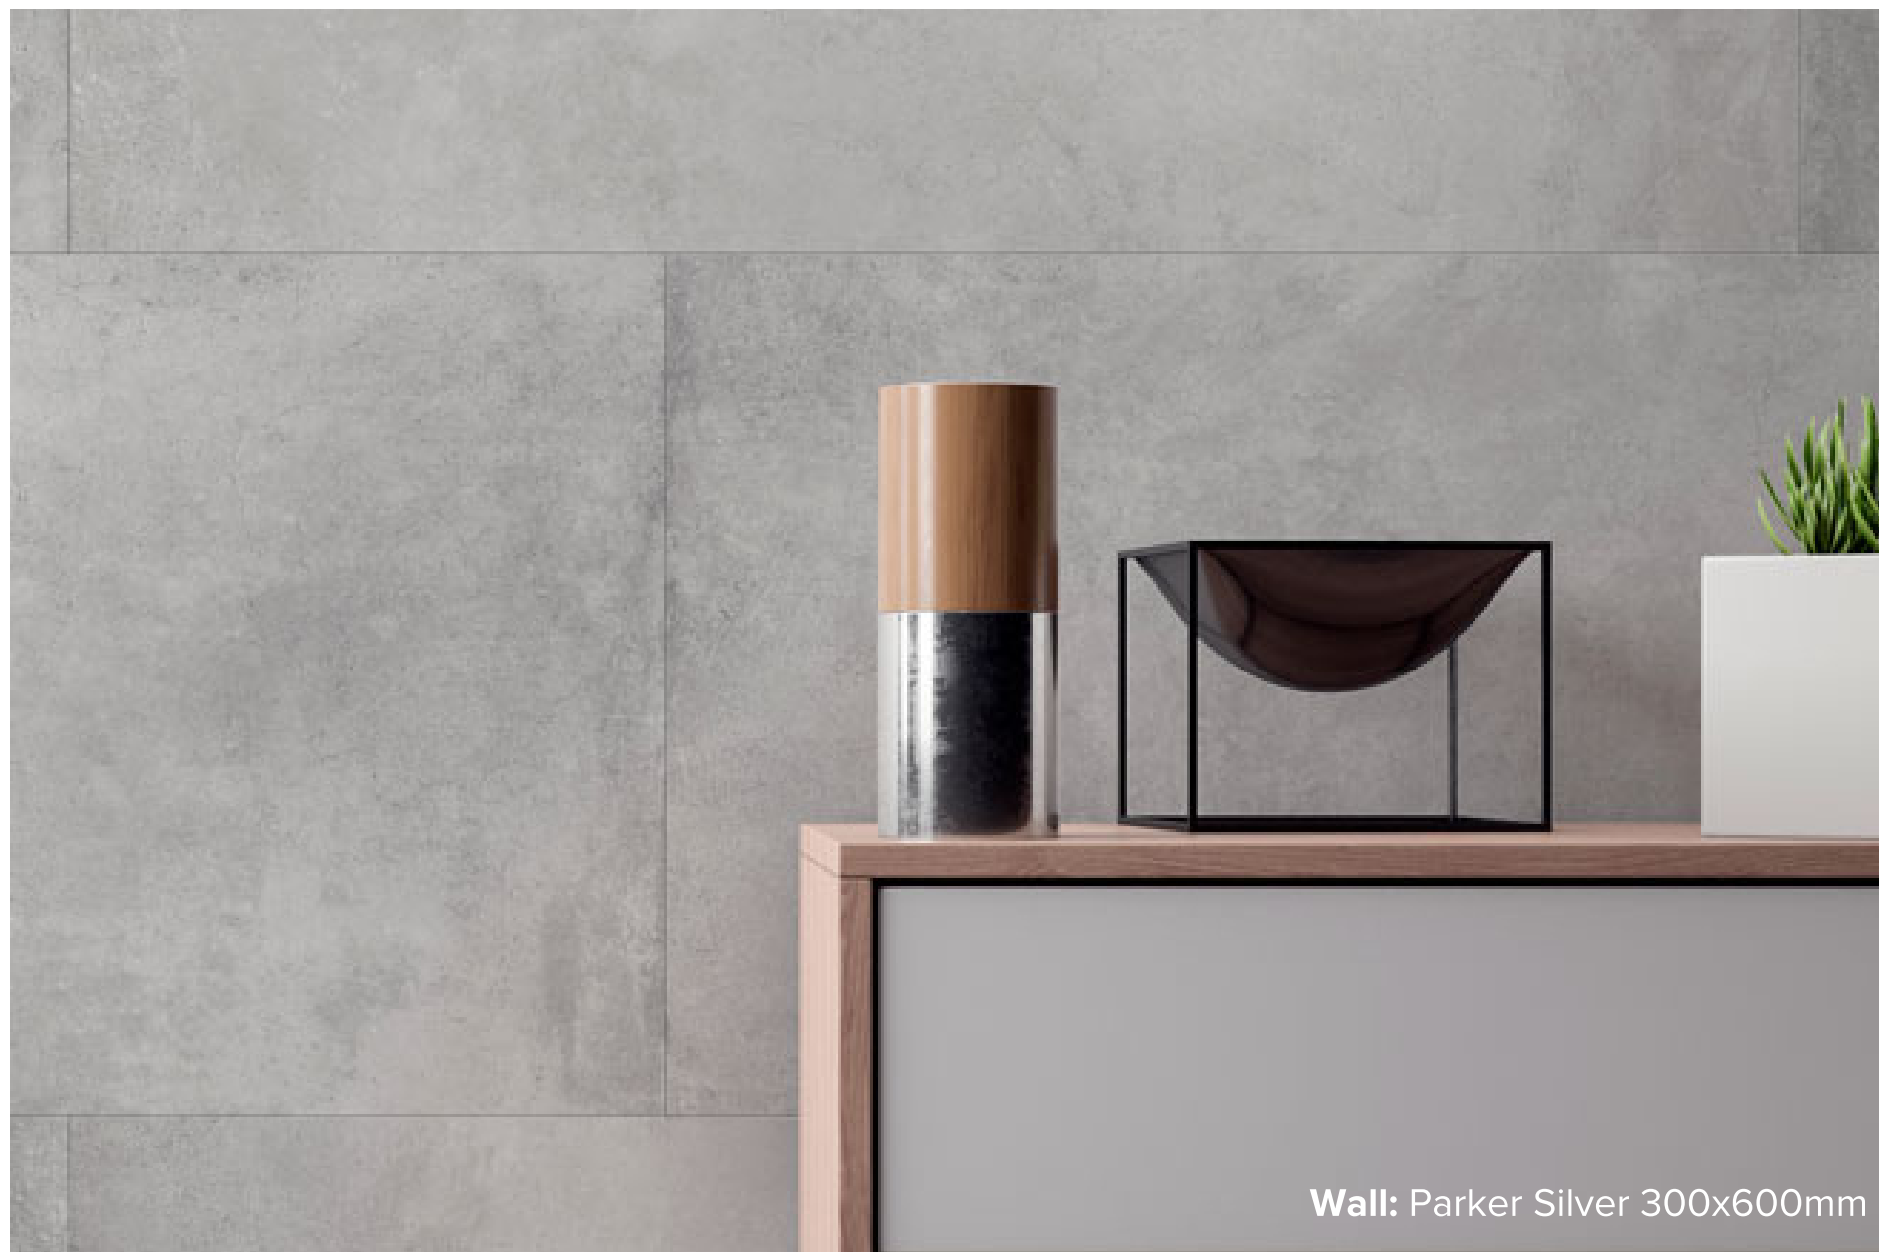

Floor: Parker Silver 600x600mm

PARKER COLLECTION

With its gorgeous texture and classic concrete shades, the Parker collection is the epitome of industrial style.

italiaceramics

PARKER COLLECTION

PRODUCT TYPE: GLAZED PORCELAIN

COLOURS: SILVER - WHITE

SIZES: 300x600mm - 600x600mm

APPLICATION: WALL + FLOOR

FINISH: MATT

EDGE FINISH: RECTIFIED

PEI: 5

VARIATION: V3

SLIP RATING: P3