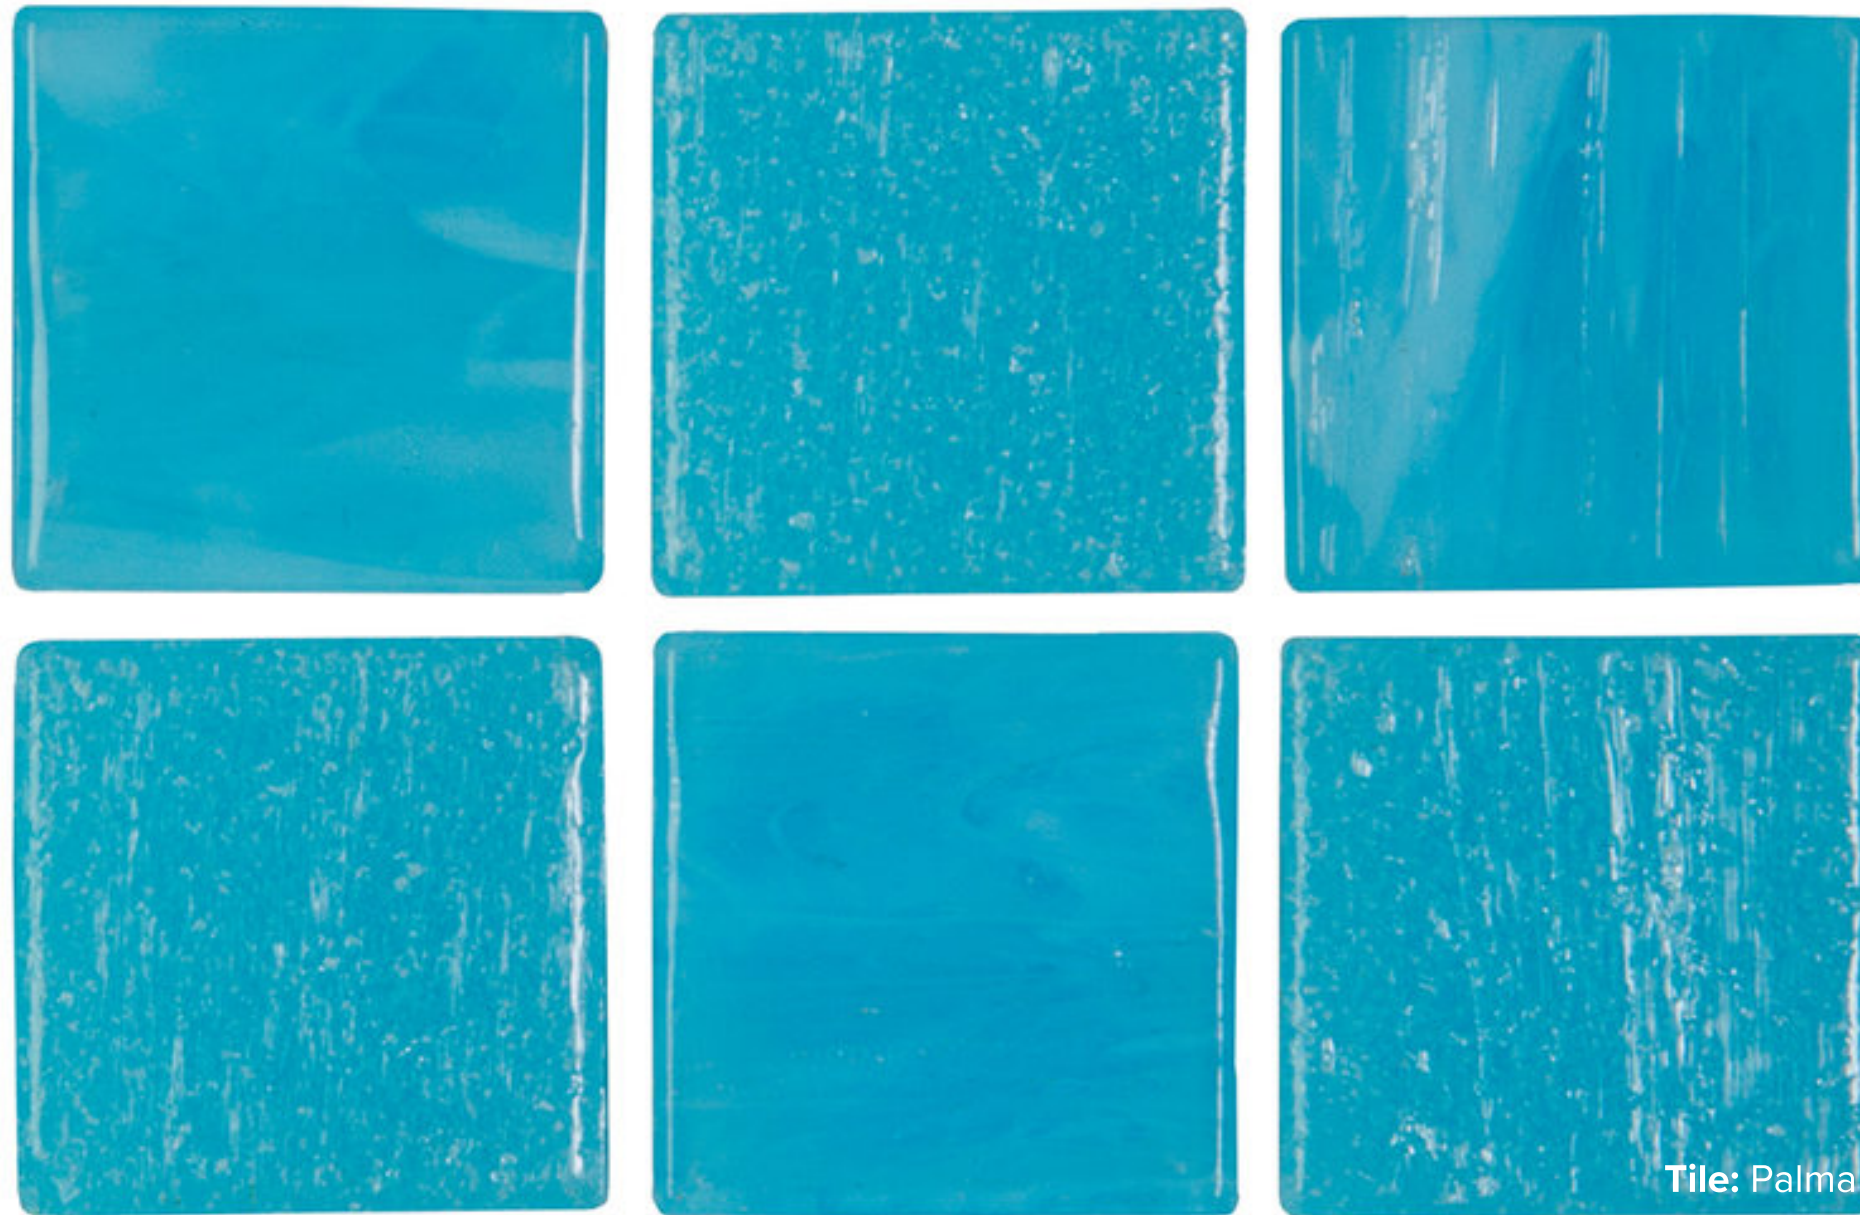

Pool: Palma

PALMA COLLECTION

Dazzling look of our Palma collections lends its self immense beauty to some of the most beautiful spas, lap pools and swimming pools around Australia.

**Please note our Palma collection is an exclusive that is not held in stock. Please allow 8-16 weeks lead time from date of order confirmation. This lead time is subject to stock availability overseas. A minimum order quantity may apply.

italiaceramics

PALMA COLLECTION

PRODUCT TYPE: GLASS

COLOURS: MIXED BLUE (VTC20.24 & SM04)

TILE SIZES: 20x20mm

SHEET SIZE: 322x322mm

FINISH: MATT, SLIGHT GLOSS

SLIP RATING: N/A