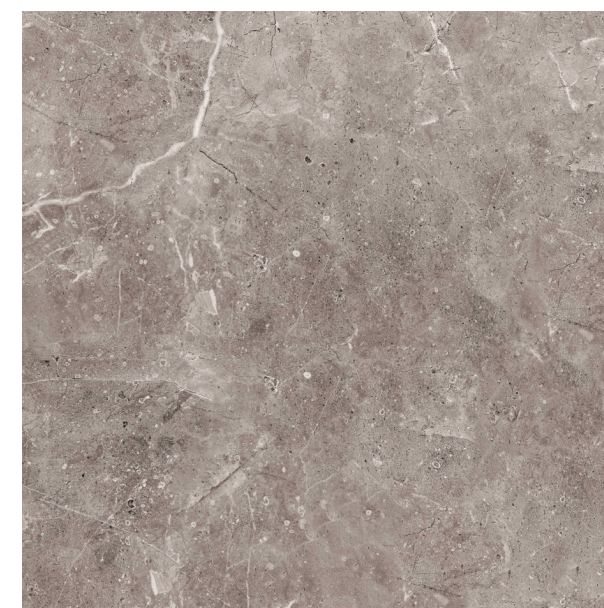

# OB TAUPE

---

300x600mm - GLOSS  
**7668**  
PEI: 3

300x600mm - MATT  
**8008**  
PEI: 3

600x600mm - GLOSS  
**7267**  
PEI: 3

***"Tiles for all  
lifestyles"***

\*Please note that colours and finishes presented in the display images may vary in real life.