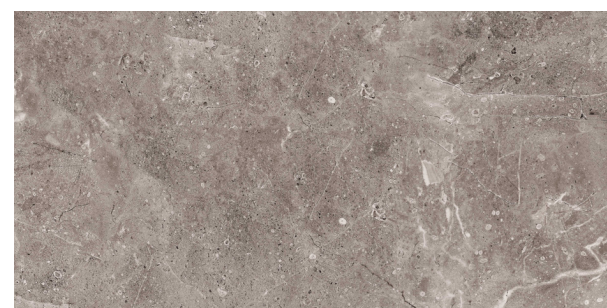

# OB GREY

300x600mm - GLOSS  
**8141**  
**PEI: 3**

600x600mm - GLOSS  
**8144**  
**PEI: 3**

600x1200mm - GLOSS  
**8234**  
**PEI: 2**

Floor: OB Taupe  
600x600mm

# OB TAUPE

---

300x600mm - GLOSS  
**7668**  
PEI: 3

300x600mm - MATT  
**8008**  
PEI: 3

600x600mm - GLOSS  
**7267**  
PEI: 3

***"Tiles for all  
lifestyles"***

\*Please note that colours and finishes presented in the display images may vary in real life.