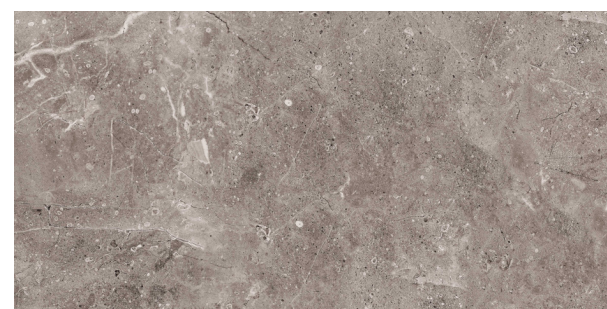

# OB GREY

300x600mm - GLOSS  
**8141**  
**PEI: 3**

600x600mm - GLOSS  
**8144**  
**PEI: 3**

600x1200mm - GLOSS  
**8234**  
**PEI: 2**

Floor: OB Taupe  
600x600mm

# OB TAUPE

---

300x600mm - GLOSS  
**7668**  
PEI: 3

300x600mm - MATT  
**8008**  
PEI: 3

600x600mm - GLOSS  
**7267**  
PEI: 3

***"Tiles for all  
lifestyles"***

\*Please note that colours and finishes presented in the display images may vary in real life.