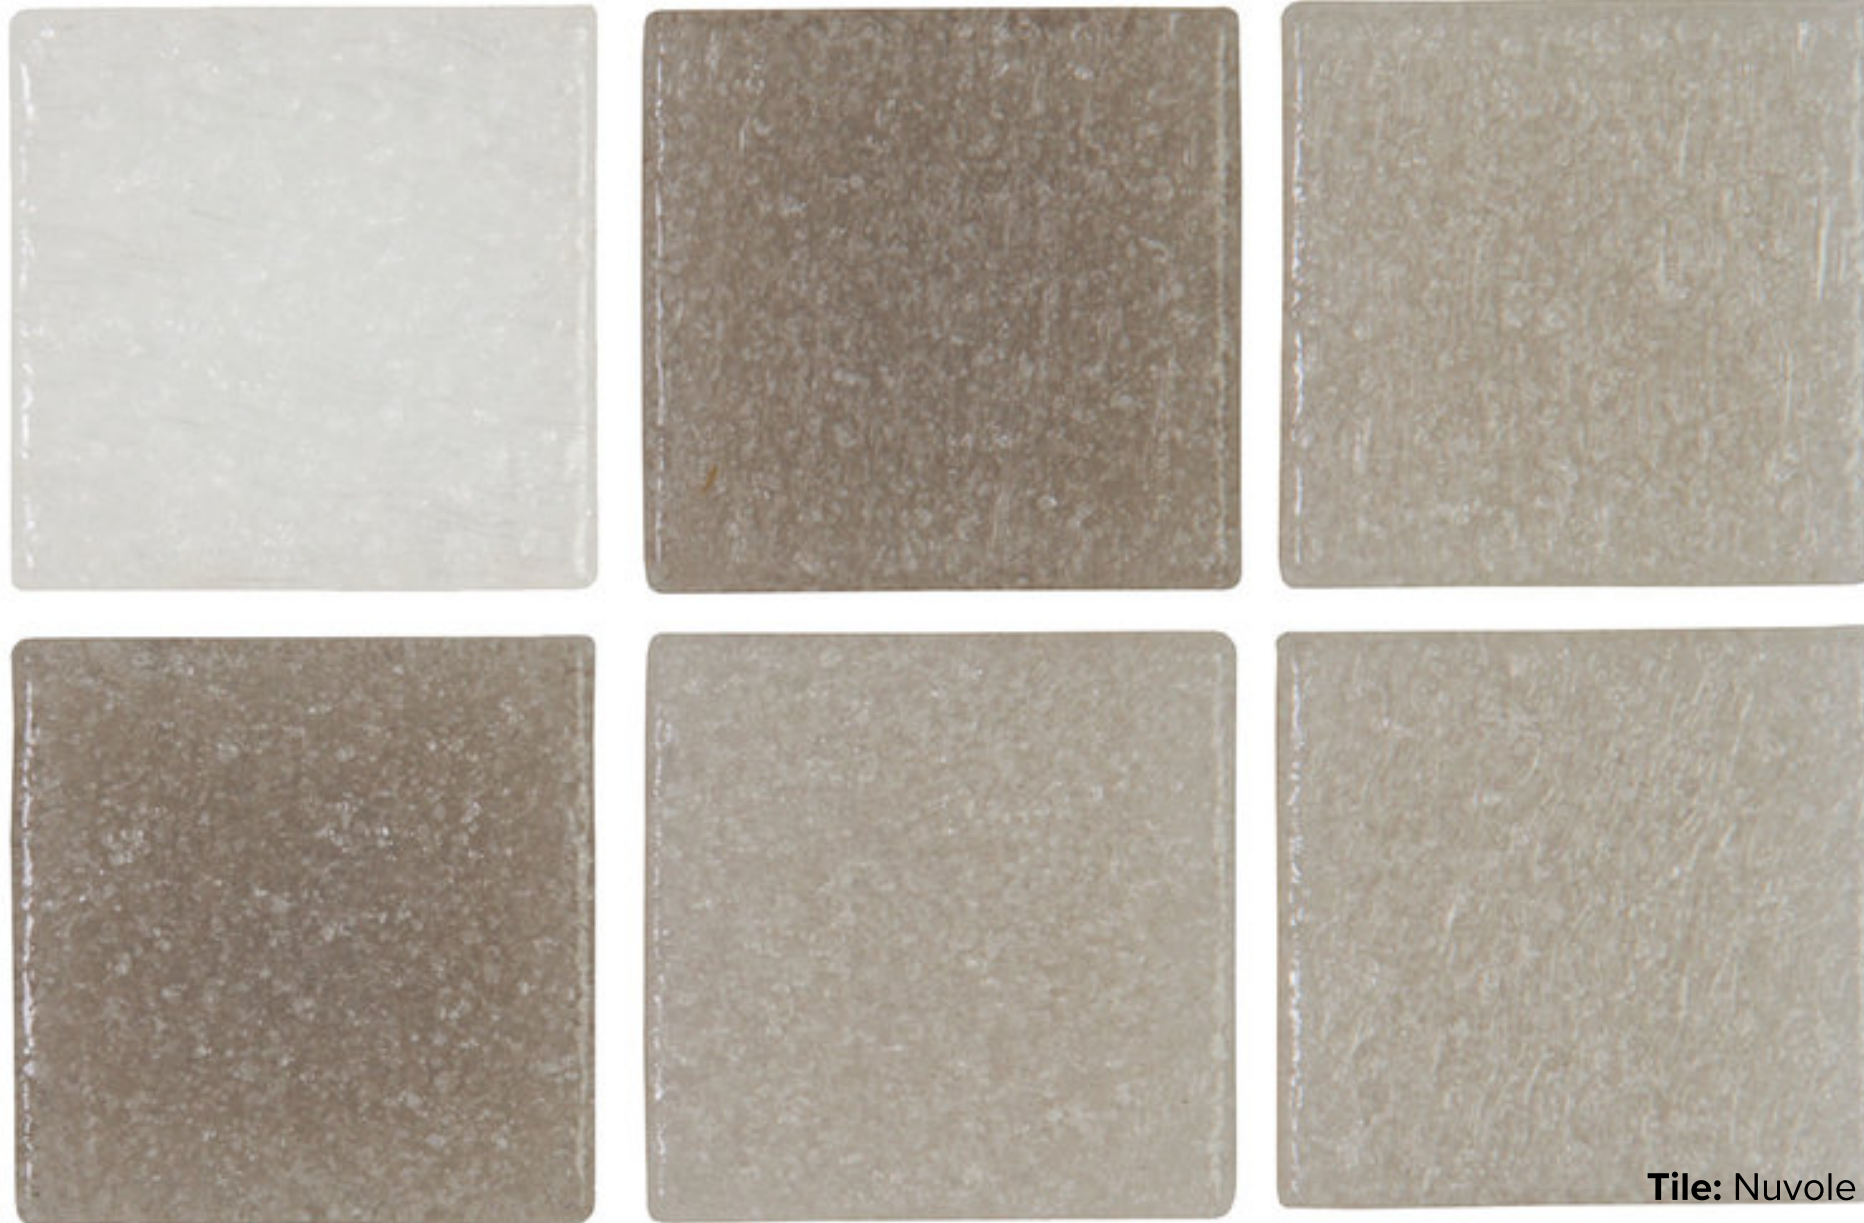

NUVOLE COLLECTION

Bisazza “Nuvole” soft neutral brown hues have create a sophisticated mood, with various colours creating depth and dimension.

**Please note our Nuvole collection is an exclusive that is not held in stock. Please allow 8-16 weeks lead time from date of order confirmation. This lead time is subject to stock availability overseas. A minimum order quantity may apply.

Tile: Nuvole

italiaceramics

NUVOLE COLLECTION

PRODUCT TYPE: GLASS

COLOURS: BEIGE (VTC20.32, VTC20.37, VTC20.55)

TILE SIZES: 20x20mm

SHEET SIZE: 322x322mm

FINISH: MATT