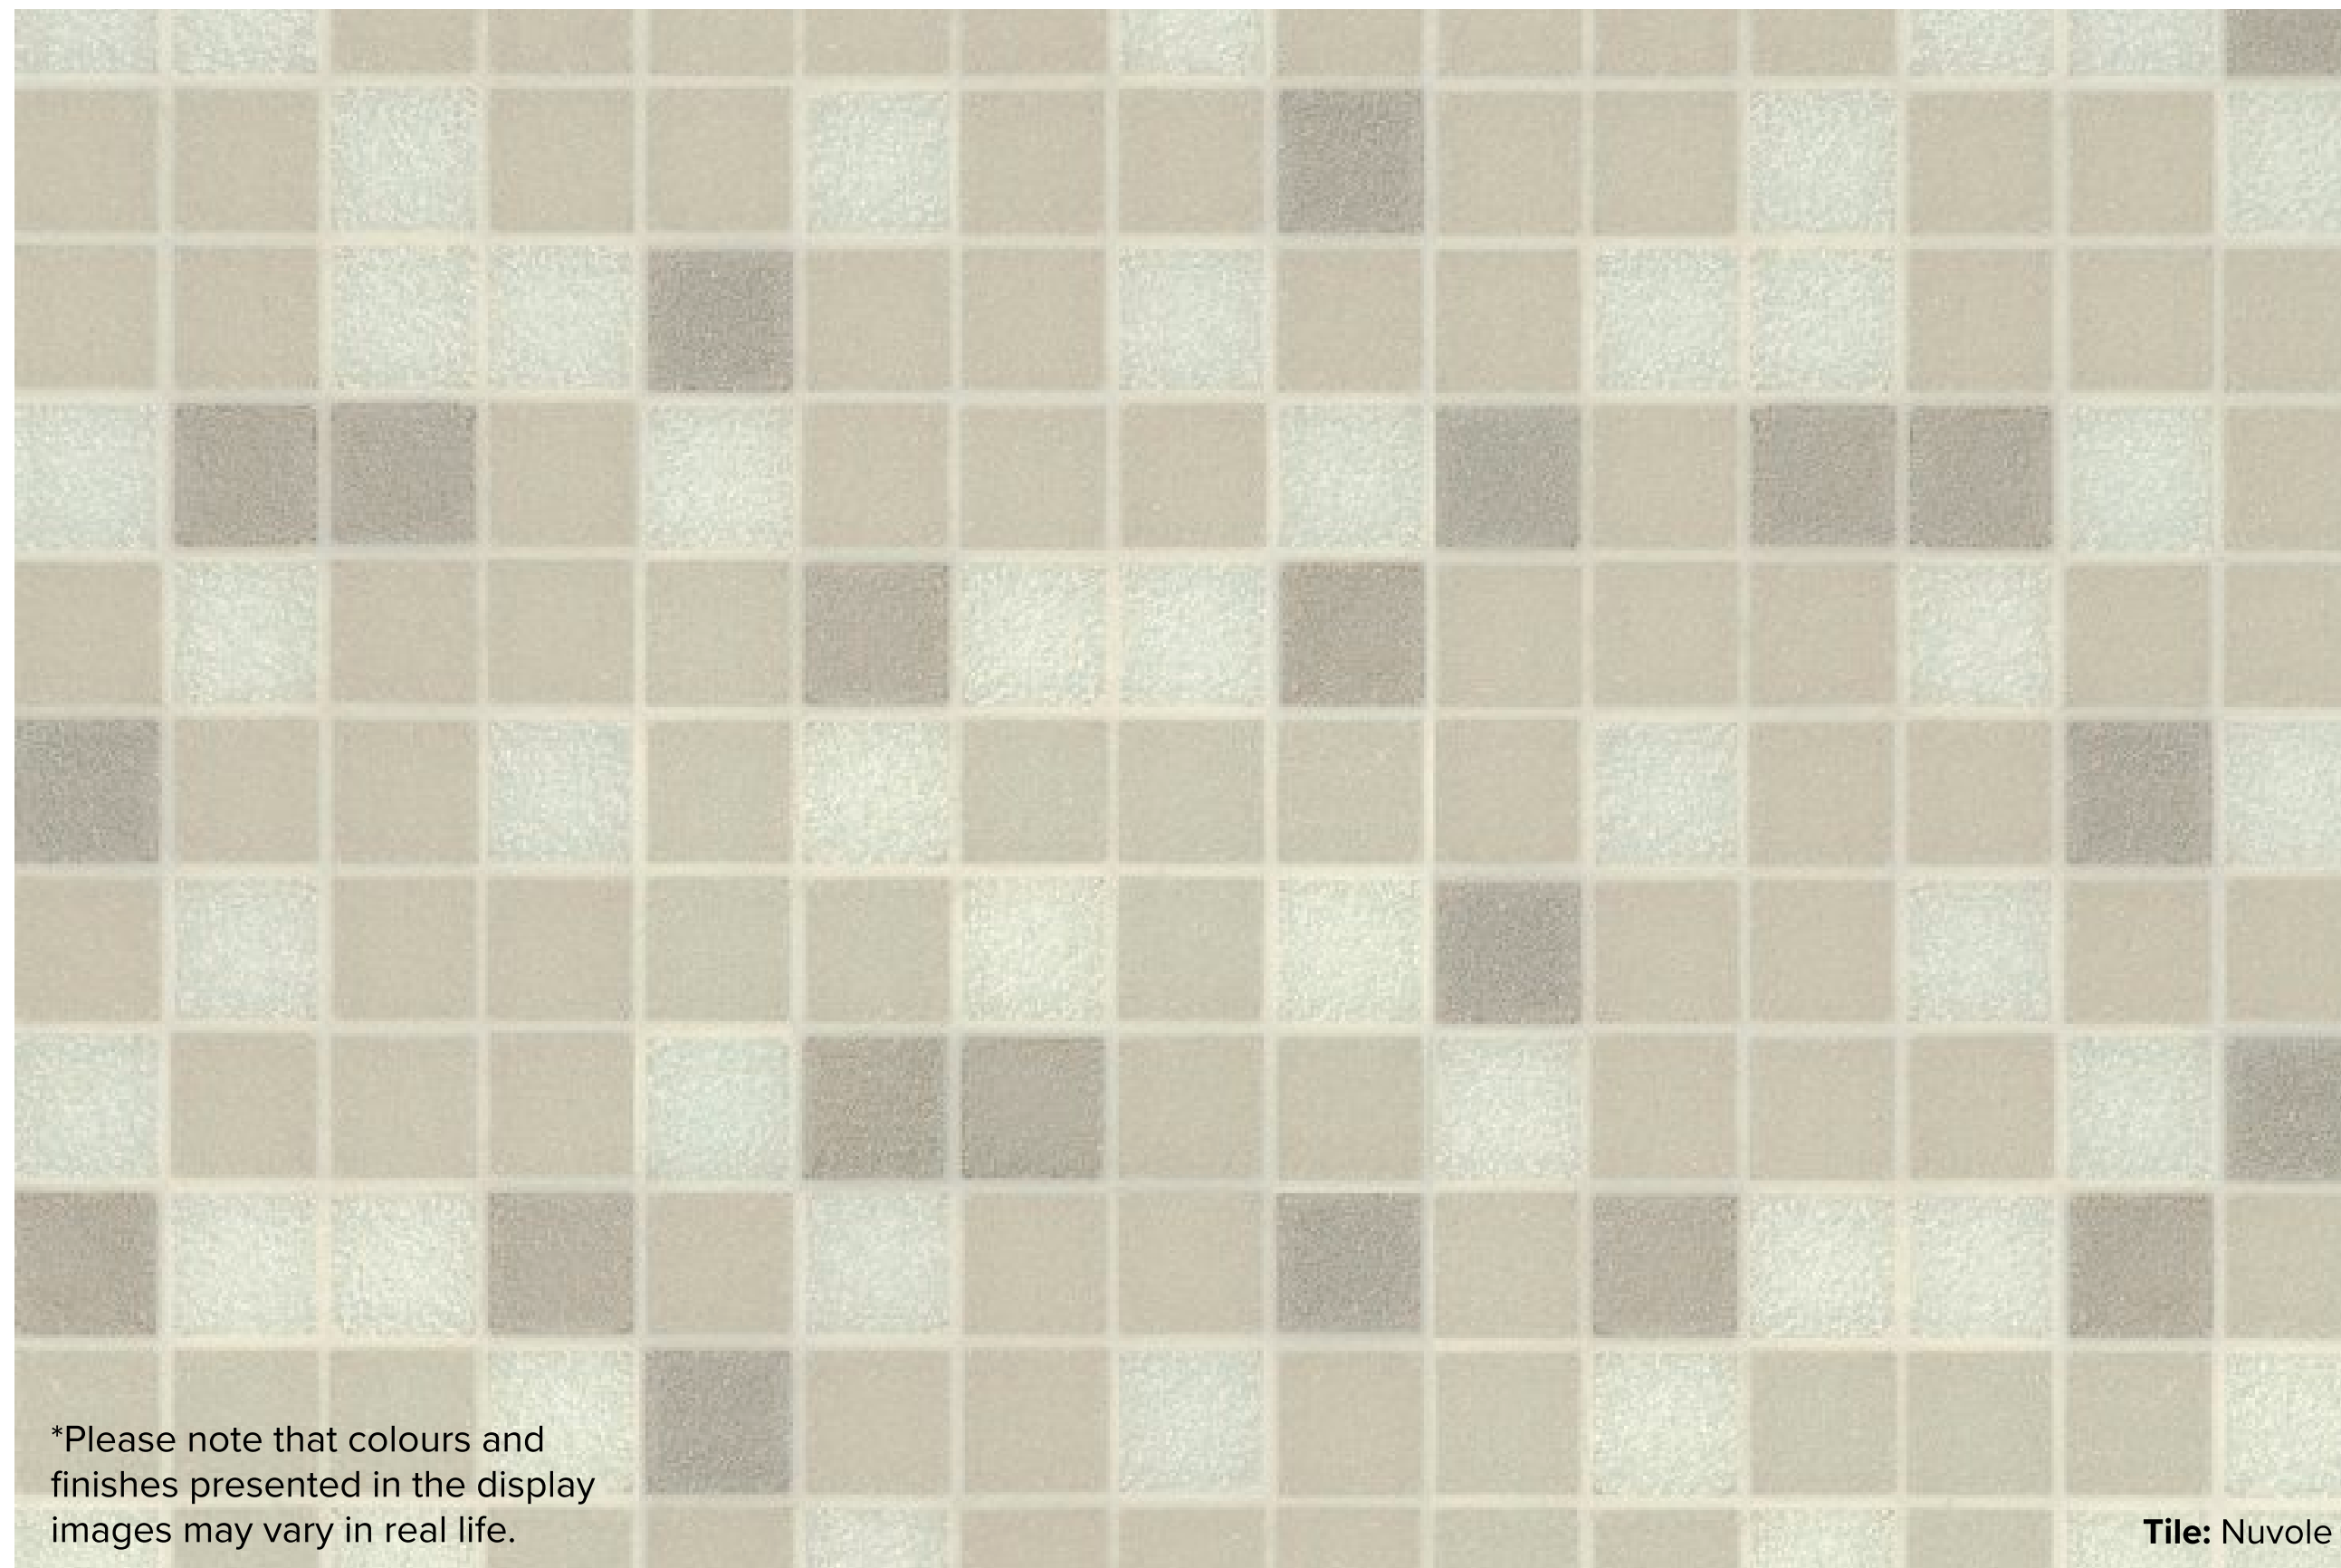

***"Tiles for all
lifestyles"***

*Please note that colours and finishes presented in the display images may vary in real life.

Tile: Nuvole

Showroom: 55 Glynburn Road, Glynde | (08) 8336 2366 | italiaceramics.com.au