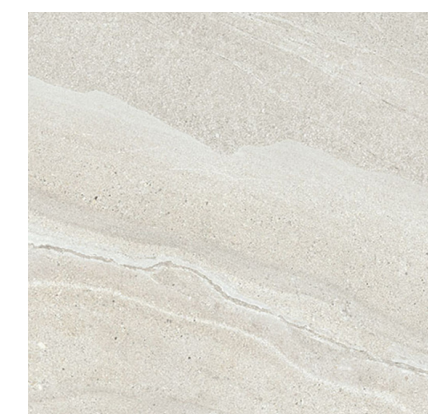

600x600mm
RECTIFIED
8509