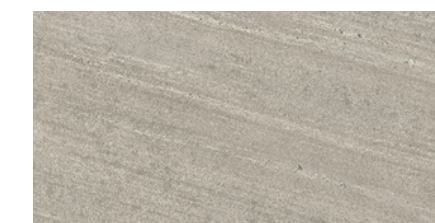

300x600mm
RECTIFIED
8505