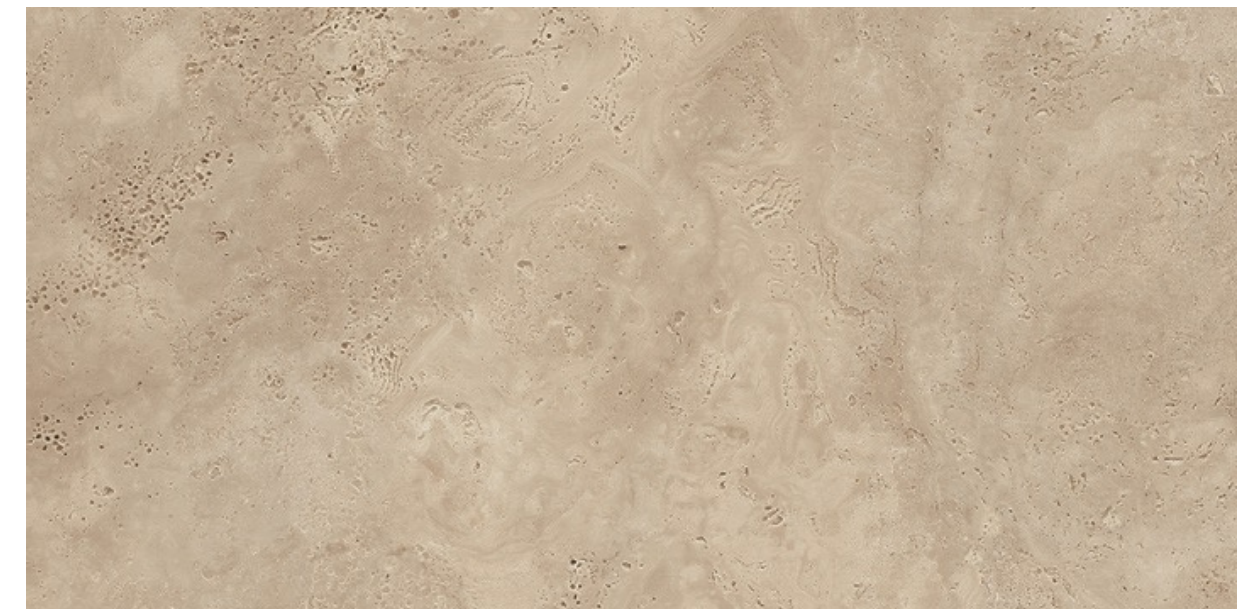

Floor: Navona Honey Cross 600x1200mm

NAVONA COLLECTION

This stunning collection has effortlessly created the striking look of natural stone in a porcelain stoneware. Navona perfectly combines the beauty and unfilled look of travertine, with the durability and practicality of porcelain.

PEI: 5

VARIATION: V2

SLIP RATING: P3 (MATT) + P4 (GRIP)

Floor: Navona Bone Cross 600x1200mm

NAVONA BONE CROSS

600x600mm
MATT - 1339
GRIP - 1338

600x1200mm
MATT - 1342

NAVONA HONEY CROSS

Floor: Navona Honey Cross 600x1200mm

600x600mm
MATT - 1341
GRIP - 1340

600x1200mm
MATT - 1343

NAVONA HONEY VEIN

1200 x 2700mm
MATT - 1344

"Tiles for all lifestyles"

*Please note that colours and finishes presented in the display images may vary in real life.