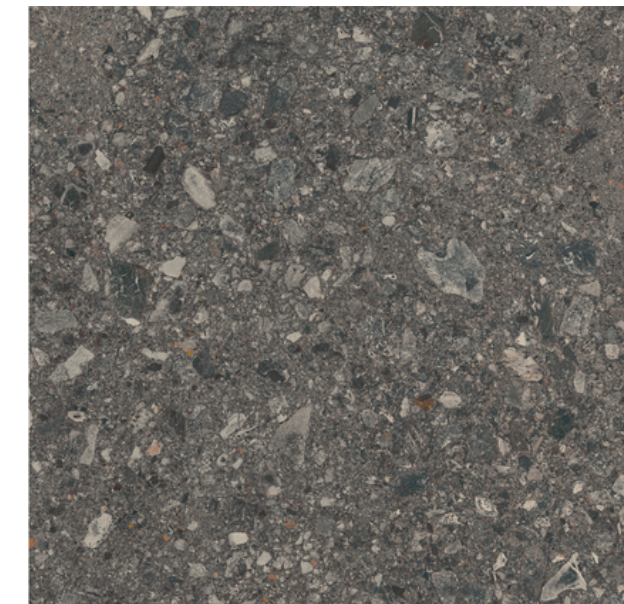

600x600mm
MATT
1721