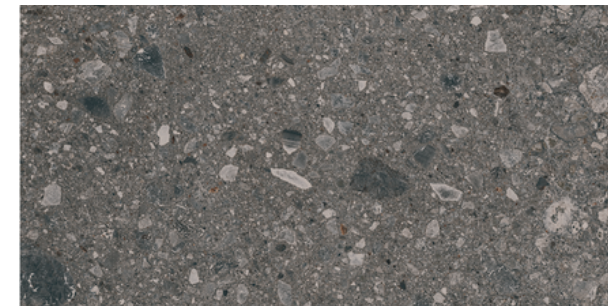

Floor: Mystone Greige

MYSTONE COLLECTION

Mystone by Marazzi.

A stunning collection that has seamlessly reproduced the look of Ceppo di Gré; a popular and elegant stone, which features large pebbles. Mystone Ceppo di Gré is available in multiple colours, sizes and finishes perfect for endless applications across both indoor and outdoor surfaces.

italiaceramics

MYSTONE COLLECTION

PRODUCT TYPE: GLAZED PORCELAIN

COLOURS: ANTRICITE + GREIGE

SIZES: 300x600mm + 600x600mm

APPLICATION: WALL + FLOOR

FINISH: MATT + ANTISLIP

EDGE FINISH: RECTIFIED

PEI: 5

VARIATION: V2

SLIP RATING: P3 (MATT) + P4 (ANTISLIP)

MYSTONE ANTRICITE

300x600mm
MATT
1740

300x600mm
ANTISLIP
1745

600x600mm
MATT
1721

MYSTONE GREIGE

300x600mm
MATT
1741

300x600mm
ANTISLIP
1744

600x600mm
MATT
1743

"Tiles for all lifestyles"

*Please note that colours and finishes presented in the display images may vary in real life.

Floor: Mystone Greige