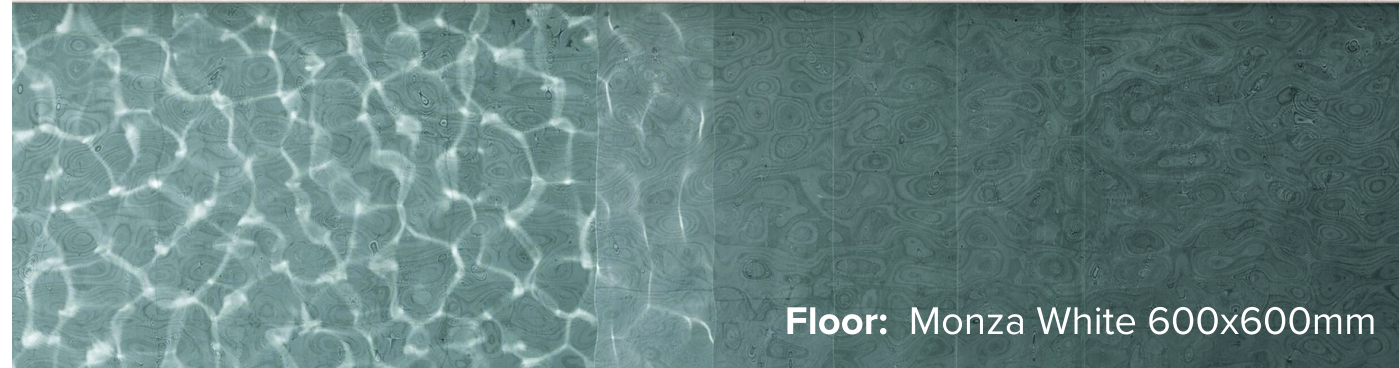

Floor + Walls: Monza Bianco 300x600mm

MONZA COLLECTION

In three earthy colours— white, coal, and storm – the Monza tile collection blends shades with varied textures. These rectified, matt-finished tiles feature new anti-slip technology (P2 WHEN DRY - P4 WHEN WET), ensuring safety and style. Seamlessly elevate any space with the Monza collection.

italiaceramics

MONZA COLLECTION

PRODUCT TYPE: GLAZED PORCELAIN

COLOURS: WHITE + COAL + STORM

SIZES: 300x600mm + 600x600mm

APPLICATION: WALL + FLOOR

FINISH: MATT

EDGE FINISH: RECTIFIED

PEI: 5

VARIATION: V3

SLIP RATING: P2 DRY - P4 WHEN WET

MONZA WHITE

Floor: Monza White 600x600mm

300x600mm
RECTIFIED
2716

600x600mm
RECTIFIED
2717

MONZA COAL