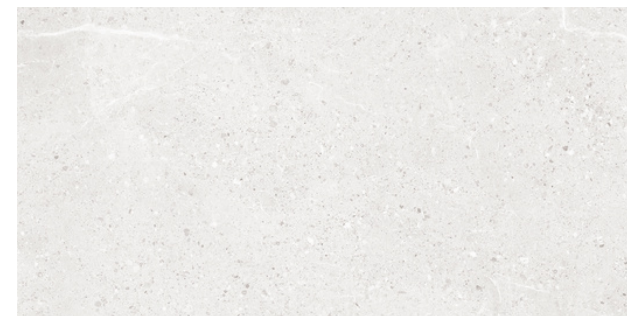

Floor + Walls: Monza Bianco 300x600mm

MONZA COLLECTION

In three earthy colours— white, coal, and storm – the Monza tile collection blends shades with varied textures. These rectified, matt-finished tiles feature new anti-slip technology (P2 WHEN DRY - P4 WHEN WET), ensuring safety and style. Seamlessly elevate any space with the Monza collection.

PEI: 5

VARIATION: V3

SLIP RATING: P2 DRY - P4 WHEN WET

MONZA WHITE

Floor: Monza White 600x600mm

300x600mm
RECTIFIED
2716

600x600mm
RECTIFIED
2717

MONZA COAL