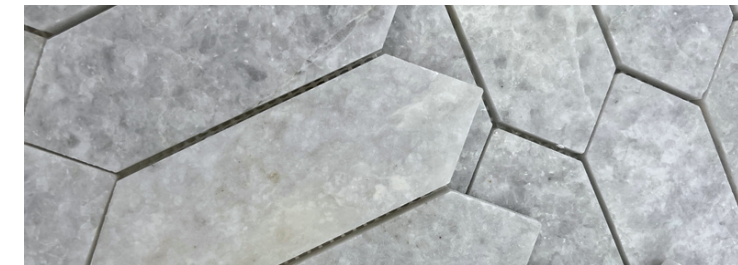

EDGE FINISH: RECTIFIED

PEI: 4

VARIATION: N/A

SLIP RATING: N/A

MINI KITE MARBLE MOSAICS PEARL JADE

Tile: Mini Kite Marble Mosaics - Pearl Jade

243 X 300 X 10MM
1847

MINI KITE MARBLE MOSAICS BIANCO CARRARA