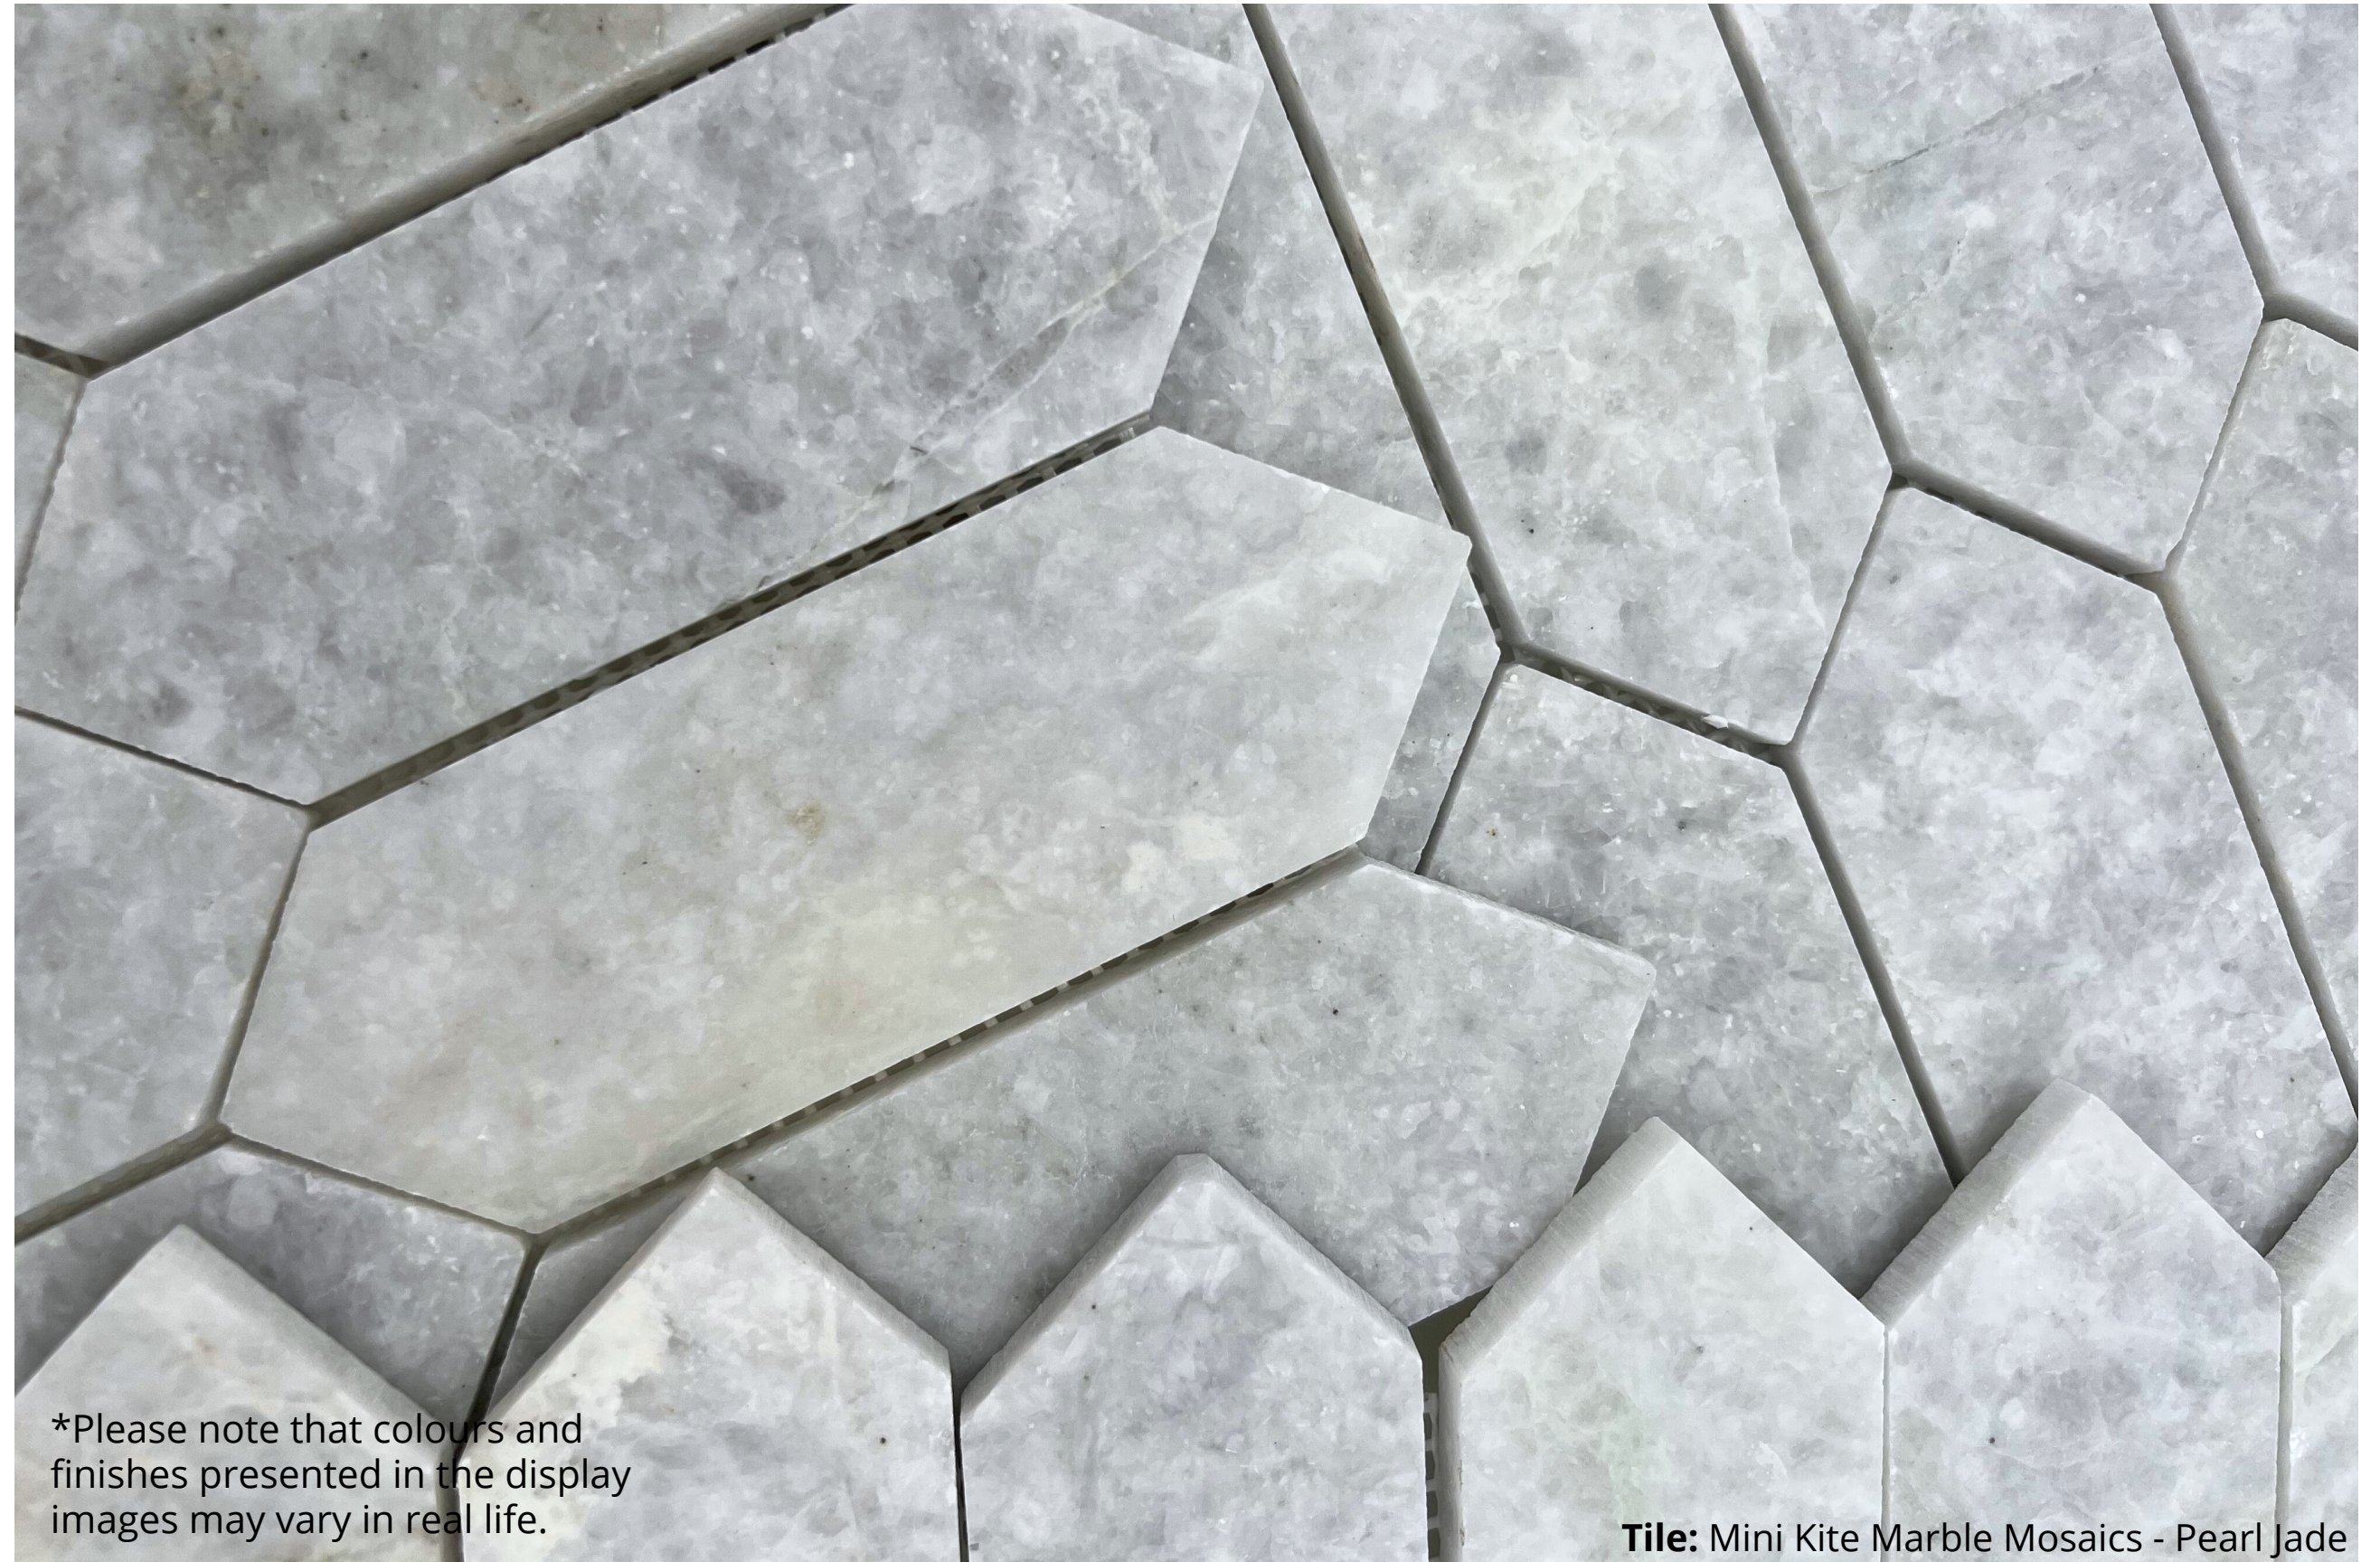

Tile: Mini Kite Marble Mosaics - Tundra

243 X 300 X 10MM
1422

***"Tiles for all
lifestyles"***

*Please note that colours and finishes presented in the display images may vary in real life.

Tile: Mini Kite Marble Mosaics - Pearl Jade