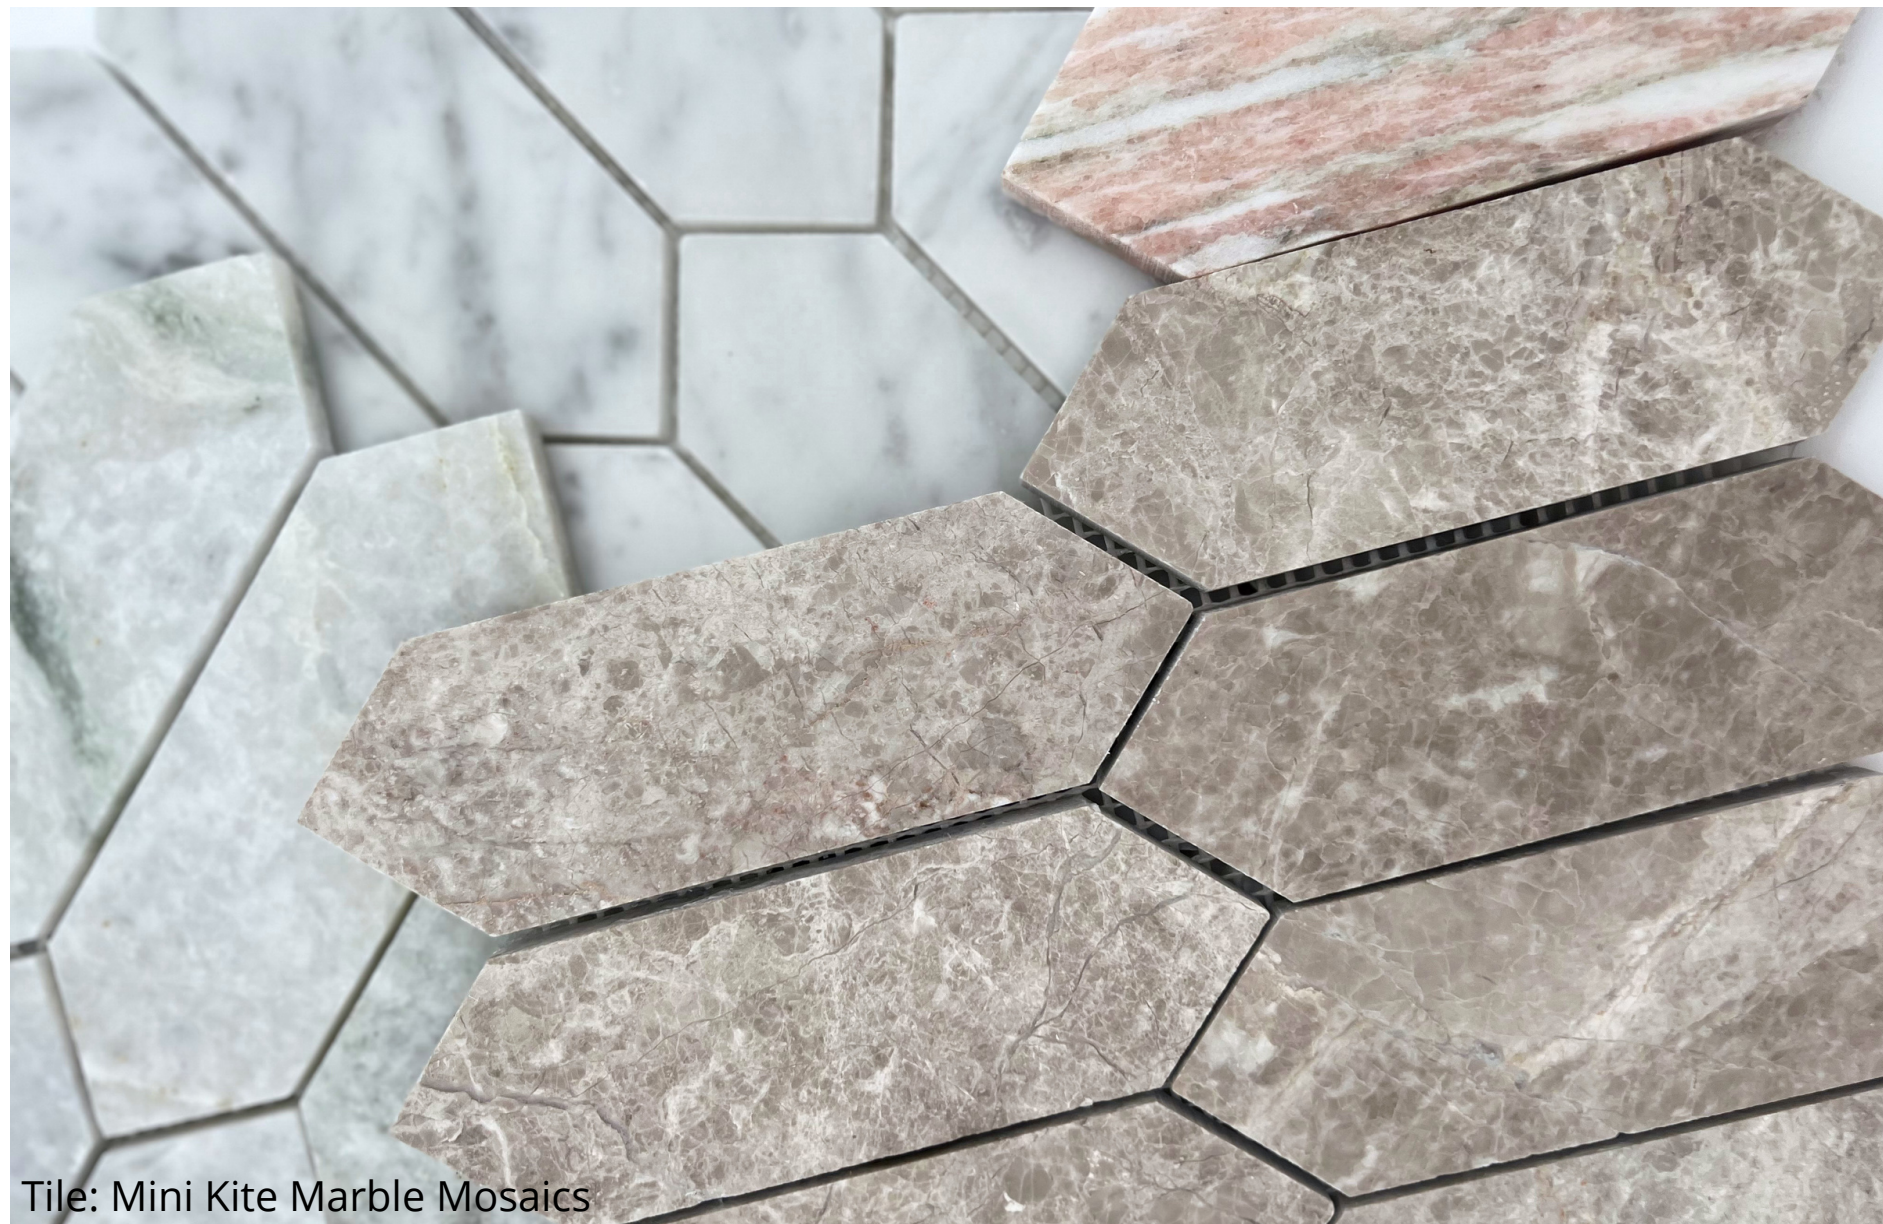

MINI KITE MARBLE MOSAICS COLLECTION

There is nothing quite like the beauty and elegance of marble. Transform any space with our stunning Mini Kite Marble Mosaics. With four stunning colours to choose from, add the raw beauty of marble to your next project.

italiaceramics

MINI KITE MARBLE MOSAICS COLLECTION

Tile: Mini Kite Marble Mosaics

PRODUCT TYPE: MARBLE HONED

COLOURS: TUNDRA + BIANCO + PEARL + ROSA

SIZES: 243 X 300 X 10MM

APPLICATION: FLOOR + WALL

FINISH: HONED

Tile: Mini Kite Marble Mosaics - Tundra

243 X 300 X 10MM
1422

***"Tiles for all
lifestyles"***

*Please note that colours and finishes presented in the display images may vary in real life.

Tile: Mini Kite Marble Mosaics - Pearl Jade