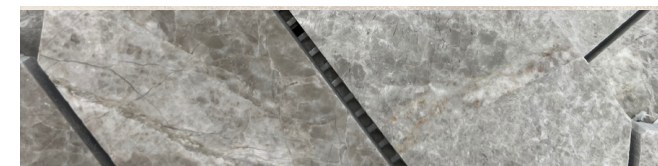

243 X 300 X 10MM
1422