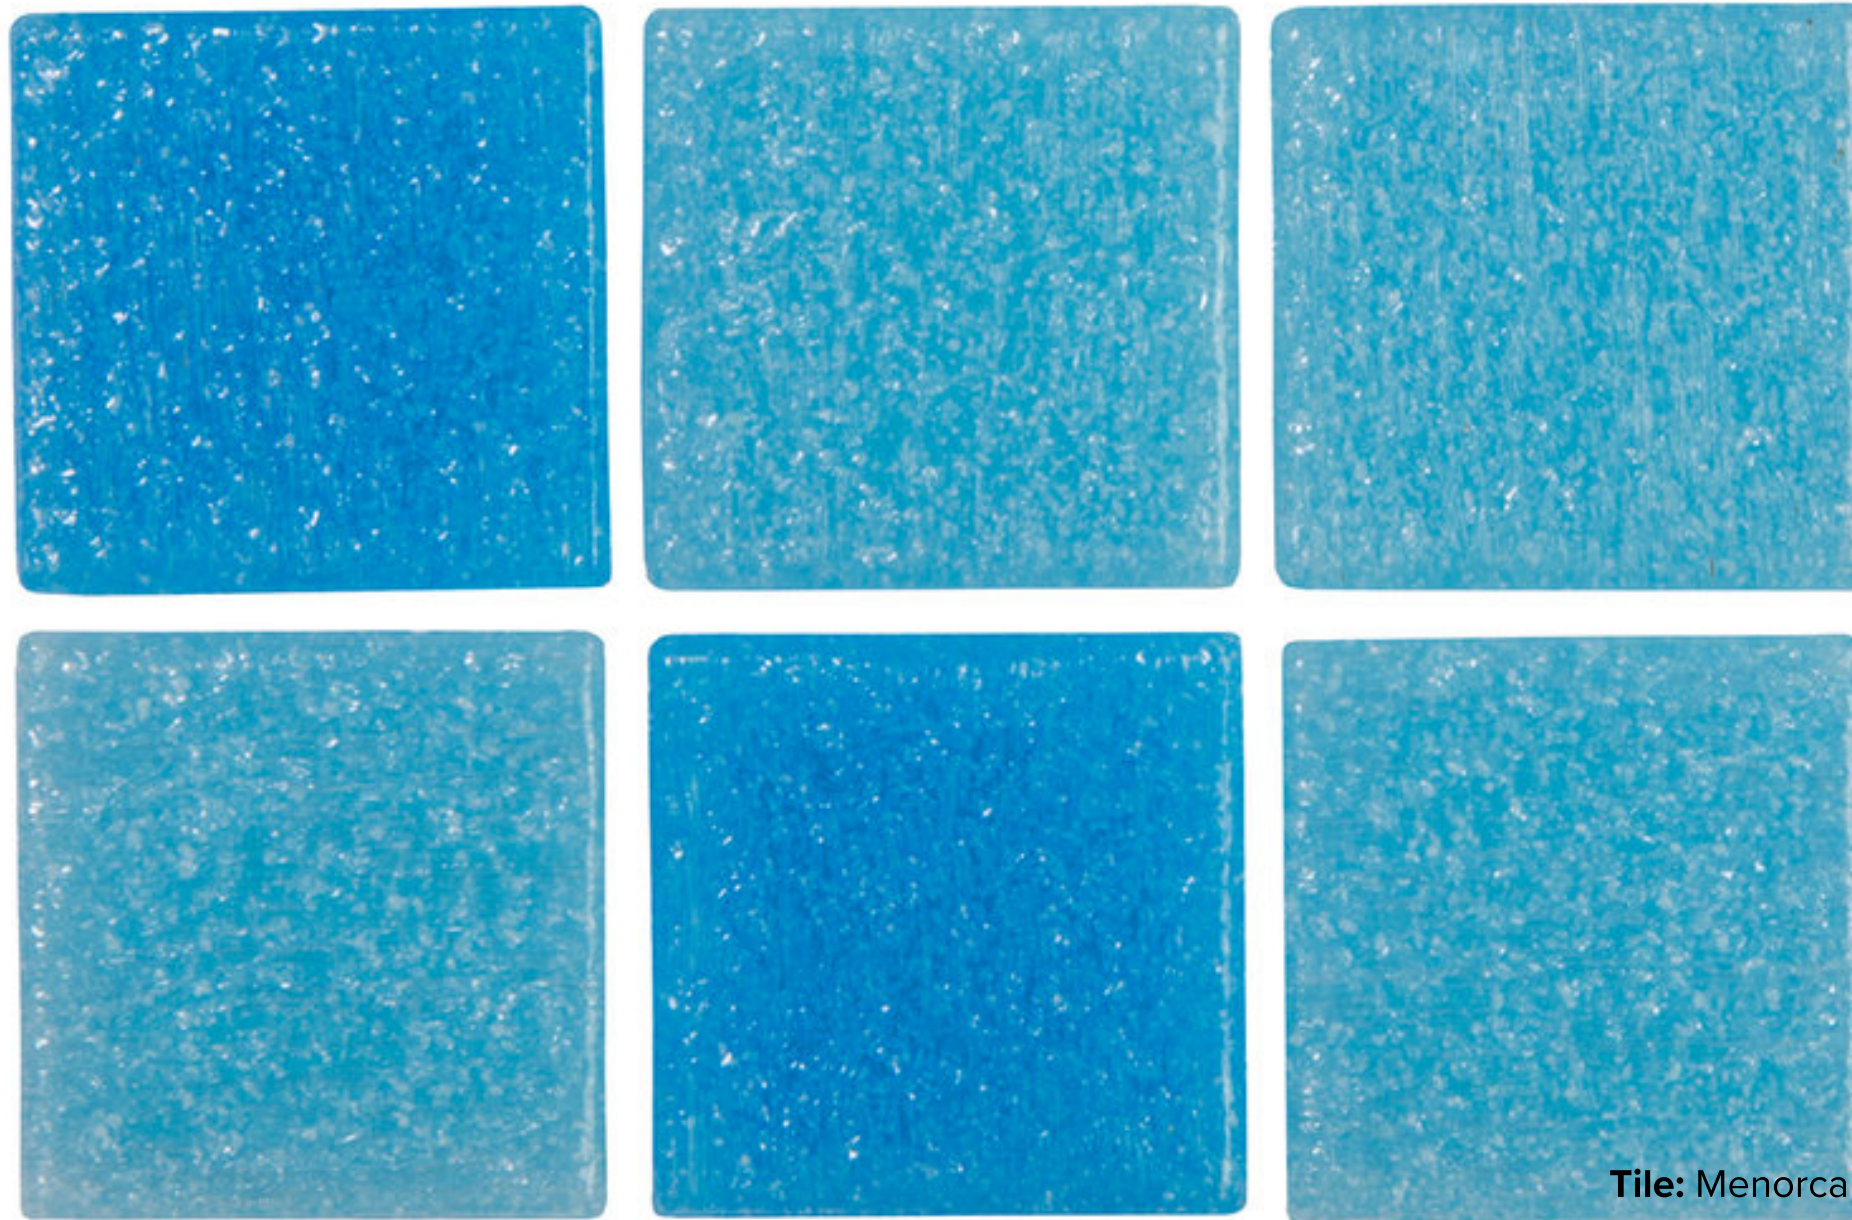

MENORCA COLLECTION

Perfectly crafted with Bisazza's blend of vetri colours VTC.20.23 & VTC 20I.24, the Menorca inspires sophistication and energy, consisting vibrant aquas blue colour tones.

**Please note our Menorca collection is an exclusive that is not held in stock. Please allow 8-16 weeks lead time from date of order confirmation. This lead time is subject to stock availability overseas. A minimum order quantity may apply.

italiaceramics

MENORCA COLLECTION

PRODUCT TYPE: GLASS

COLOURS: MIXED BLUES (VTC20.23 & VTC20.24)

TILE SIZES: 20x20mm

SHEET SIZE: 322x322mm

FINISH: MATT

SLIP RATING: N/A