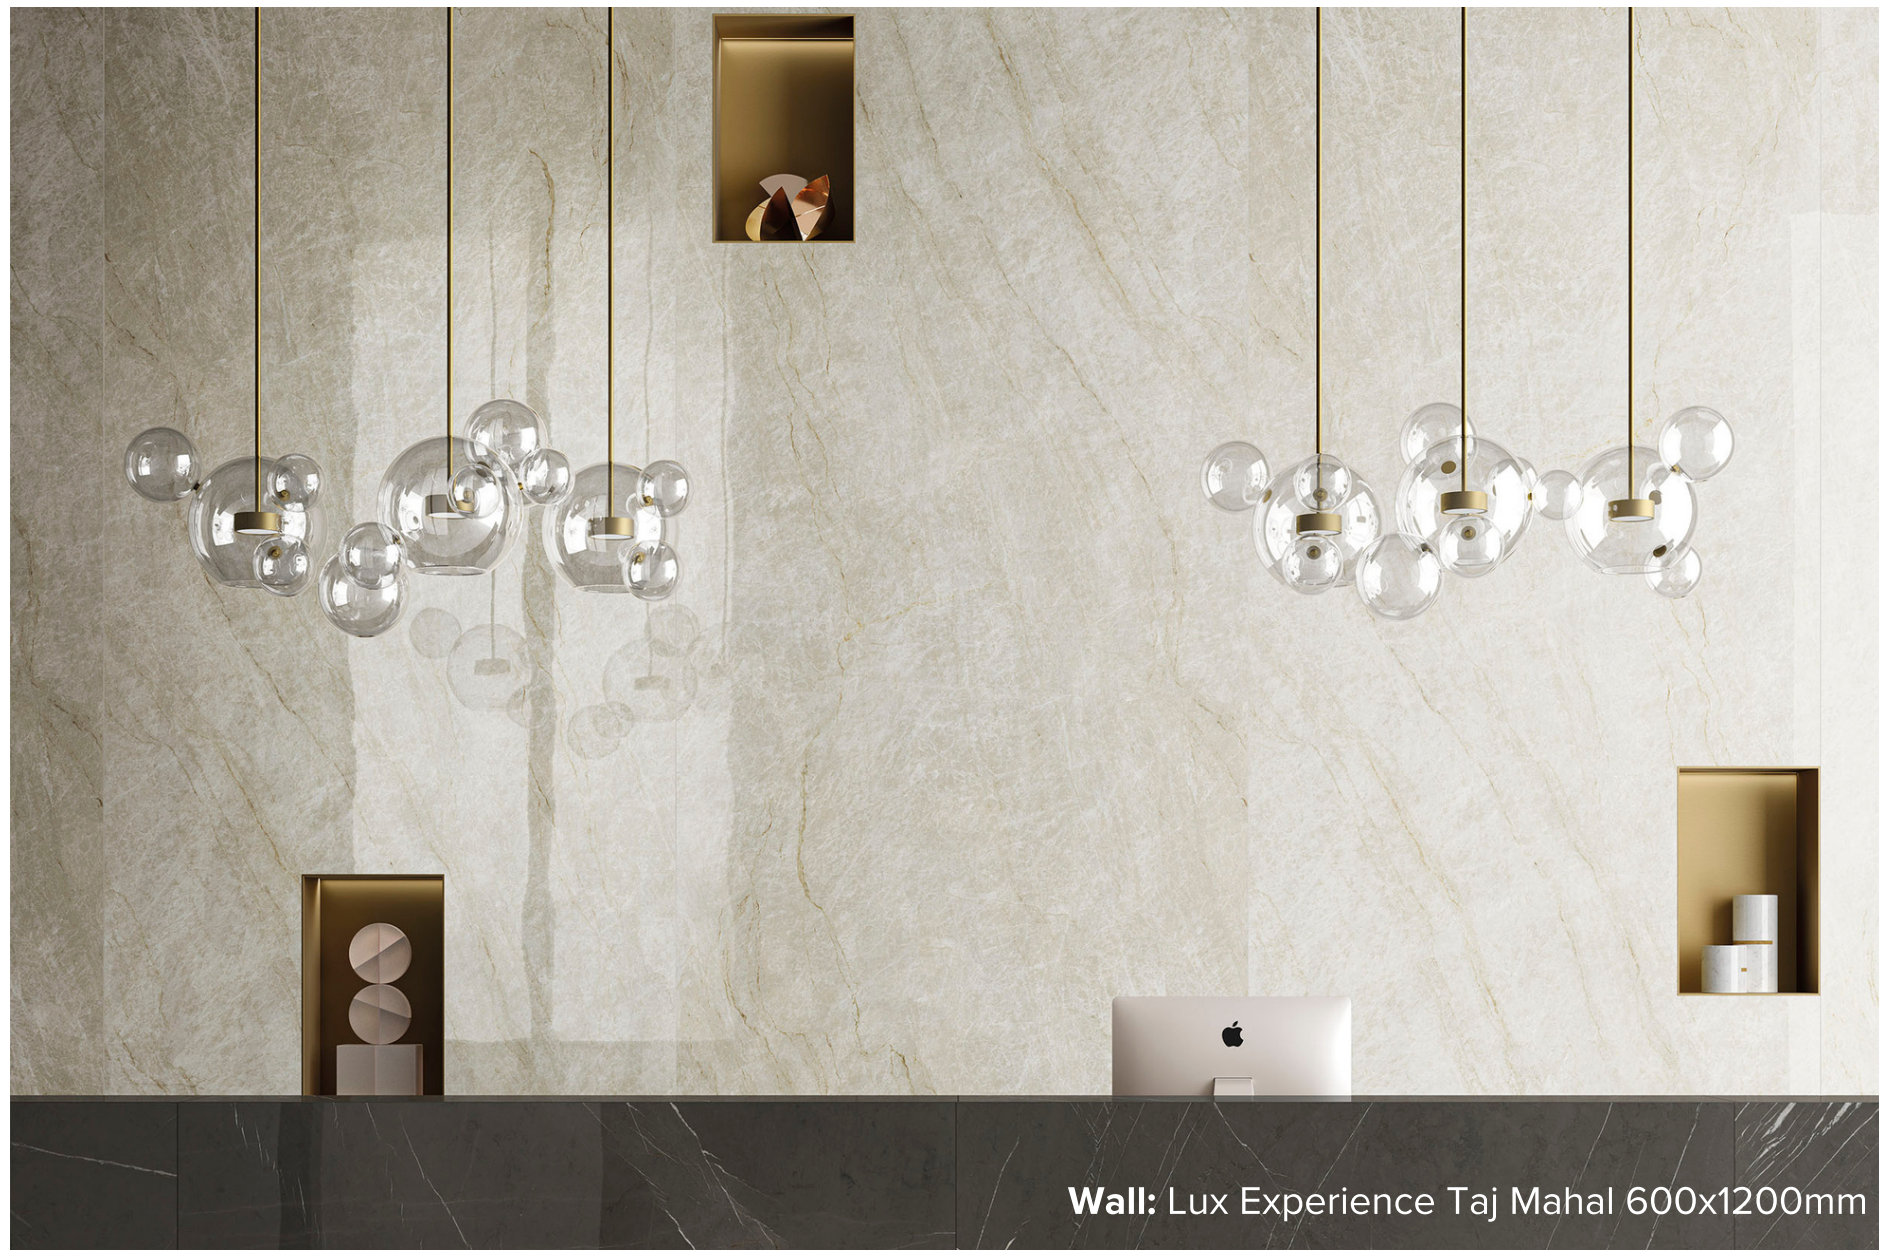

LUX EXPERIENCE COLLECTION

Lux Experience is the innovative project of marble-effect surfaces telling the memory of magnificent stone essences. Italgraniti's research combines its industrial culture with pure natural beauty.

italiaceramics

Wall: Lux Experience Taj Mahal 600x1200mm

LUX EXPERIENCE COLLECTION

Wall: Lux Experience Taj Mahal 600x1200mm

PRODUCT TYPE: GLAZED PORCELAIN

COLOURS: TAJ MAHAL

SIZES: 600x1200mm

APPLICATION: WALL + FLOOR

FINISH: MATT

EDGE FINISH: RECTIFIED

PEI: 5

VARIATION: V2

SLIP RATING: N/A

LUX EXPERIENCE TAJ MAHAL

Wall: Lux Experience Taj Mahal 600x1200mm

600x1200mm
1053

"Tiles for all lifestyles"

*Please note that colours and finishes presented in the display images may vary in real life.

Wall: Lux Experience Taj Mahal 600x1200mm

Showroom: 55 Glynburn Road, Glynde | (08) 8336 2366 | italiaceramics.com.au