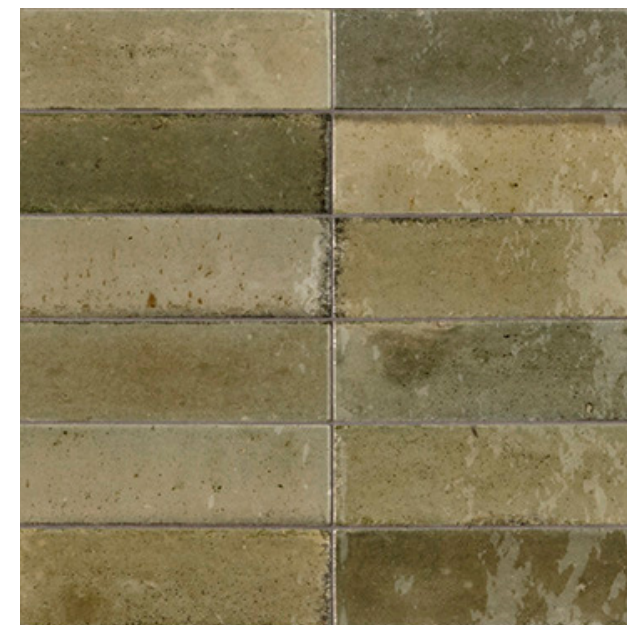

LUME MUSK

60x240mm
NON-RECTIFIED
1188