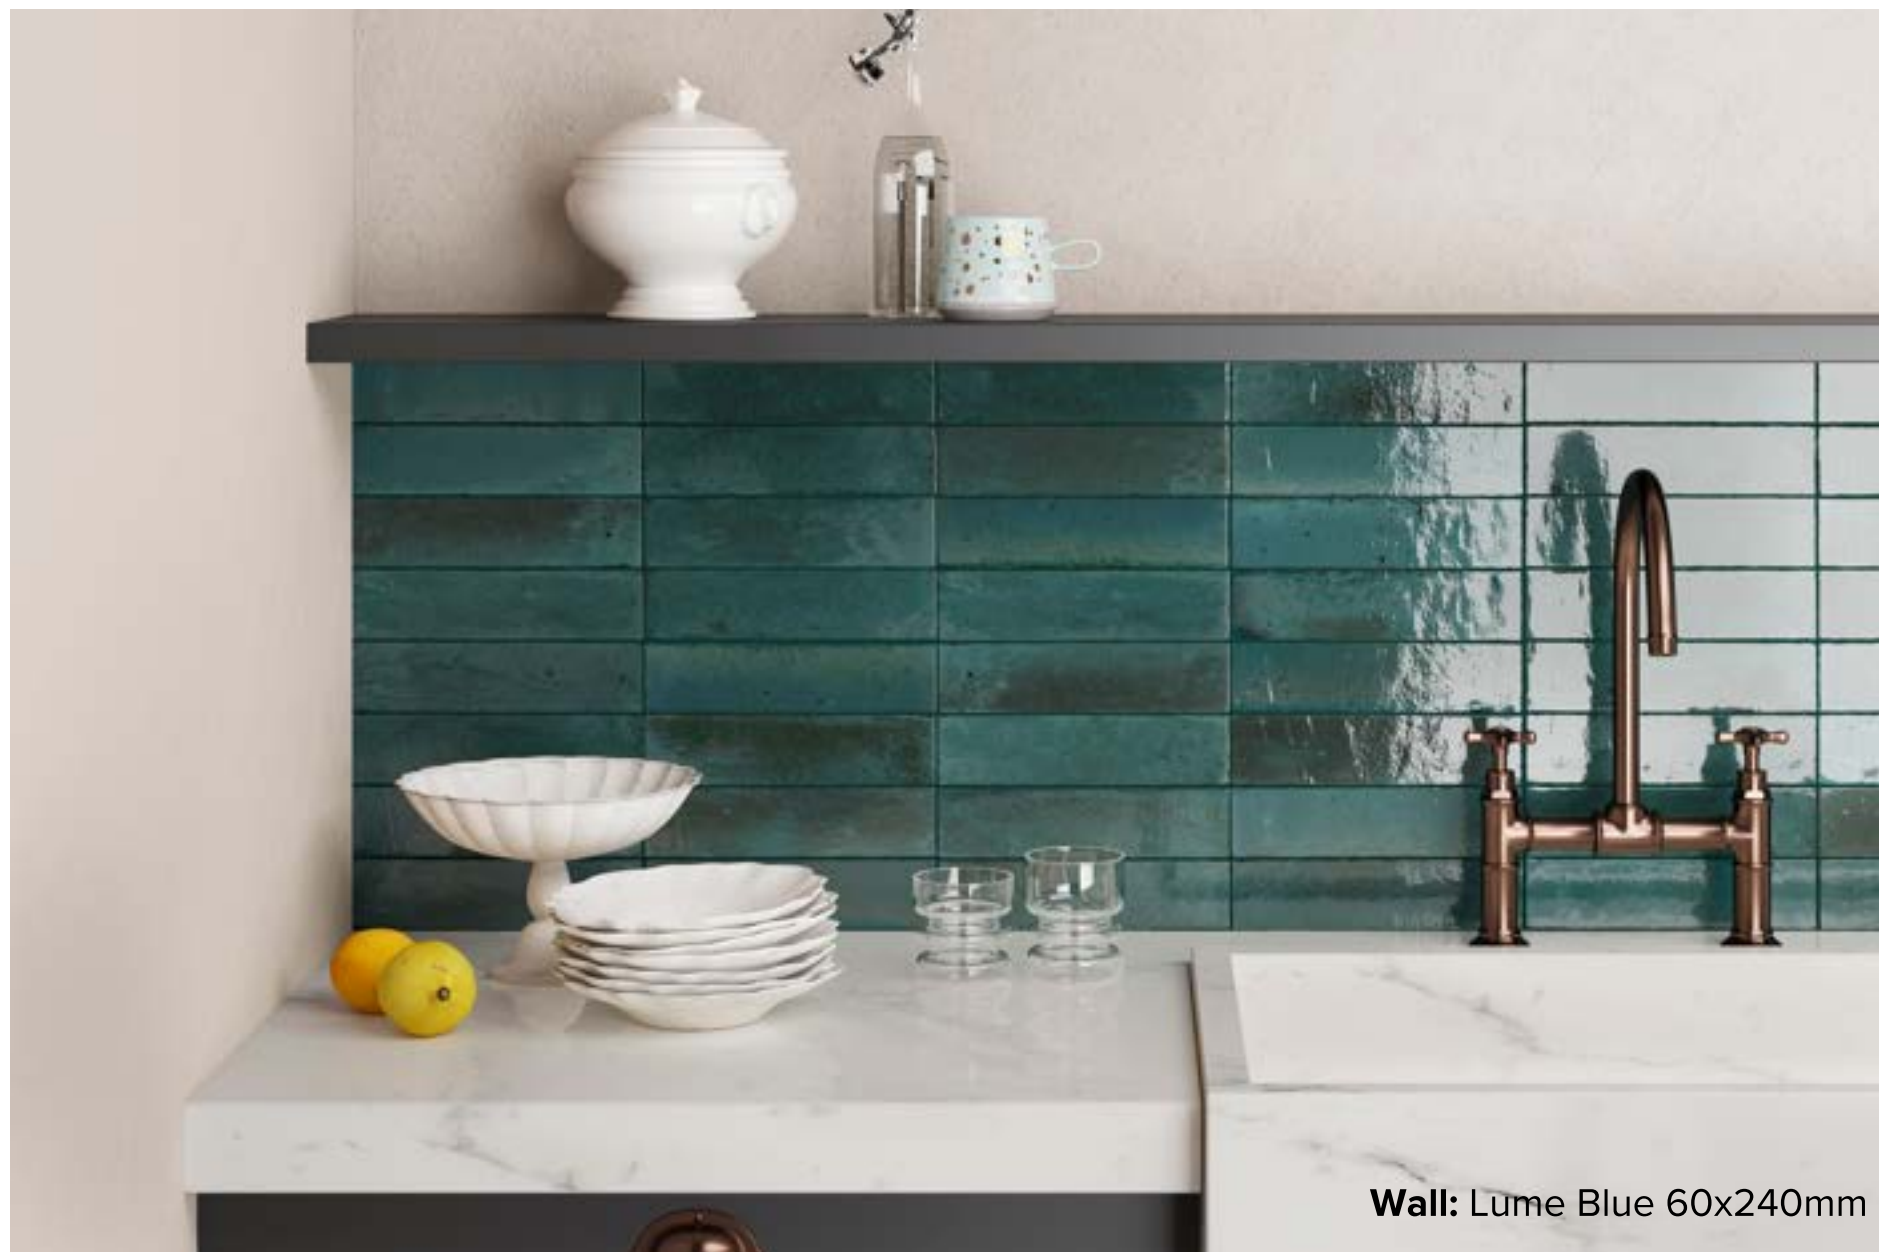

LUME COLLECTION

Wall: Lume Blue 60x240mm

PRODUCT TYPE: GLAZED PORCELAIN

COLOURS: WHITE + BLACK + GREEN + BLUE + GREIGE + MUSK

SIZES: 60x240mm

APPLICATION: WALL + FLOOR

FINISH: GLOSS

EDGE FINISH: NON-RECTIFIED

PEI: 4

VARIATION: V2

SLIP RATING: N/A