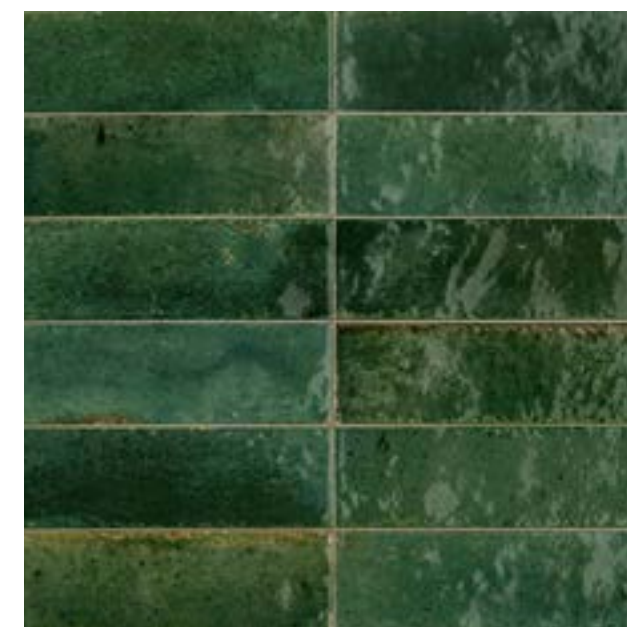

# LUME GREEN

Wall: Lume Green 60x240mm

60x240mm  
NON-RECTIFIED  
**1186**

Wall: Lume Blue 60x240mm