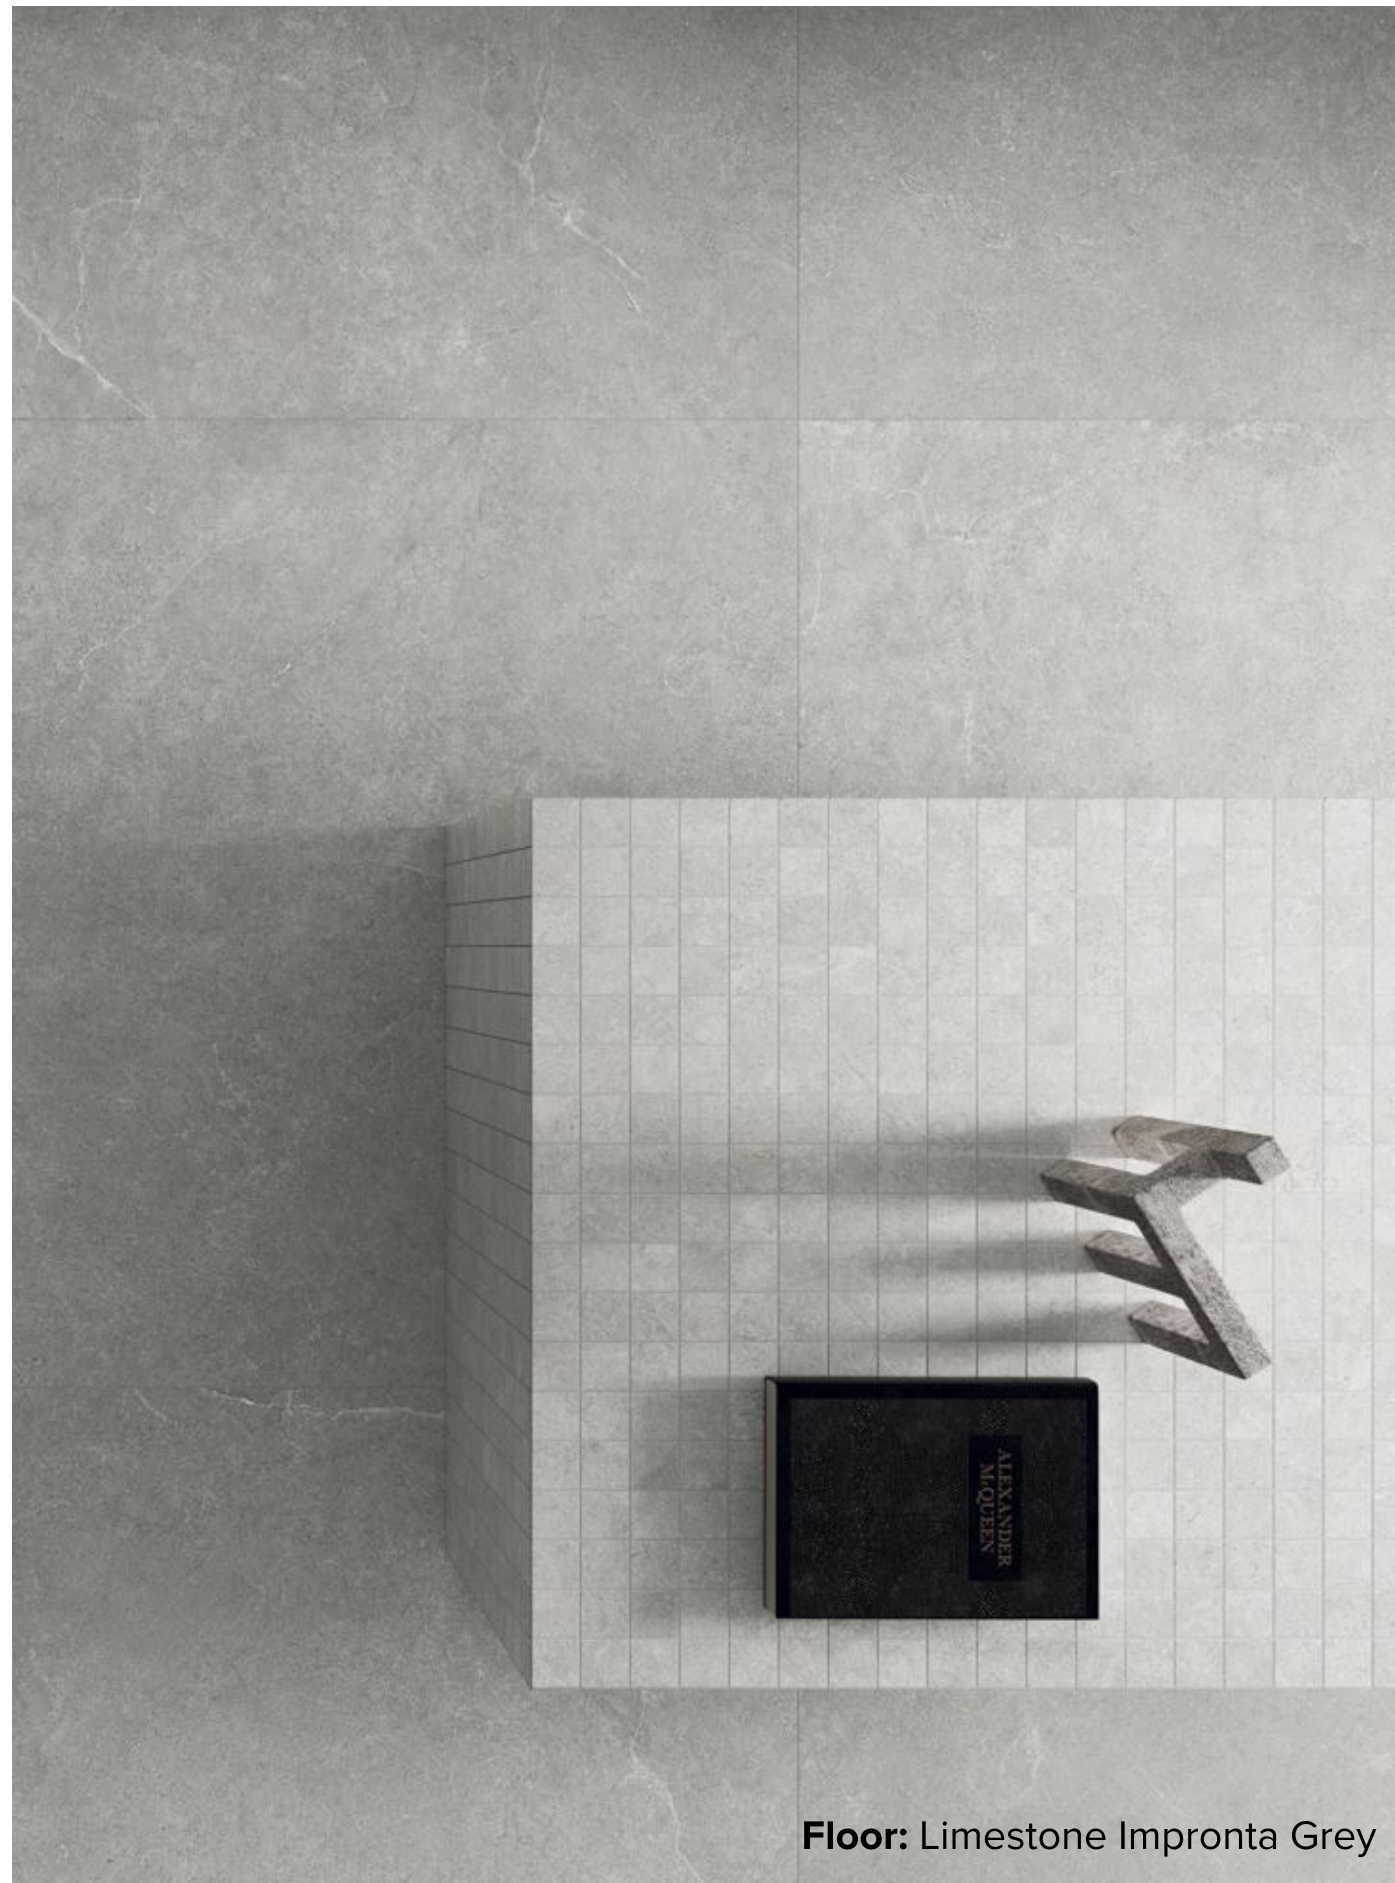

# LIMESTONE IMPRONTA COLLECTION

Limestone is a ceramic stone with an elegantly natural and essential texture, created to meet the need for comfortable and regenerating environments. Limestone merges several mineral references and its skillful balance combines a typically compact limestone texture with rare, fine and delicate veins.

# LIMESTONE IMPRONTA BEIGE

Wall + Floor: Limestone Impronta Beige

600x1200mm  
RECTIFIED  
**3404**

# LIMESTONE IMPRONTA GREY

Floor: Limestone Impronta Grey

600x1200mm  
RECTIFIED  
**3405**

***"Tiles for all lifestyles"***

\*Please note that colours and finishes presented in the display images may vary in real life.