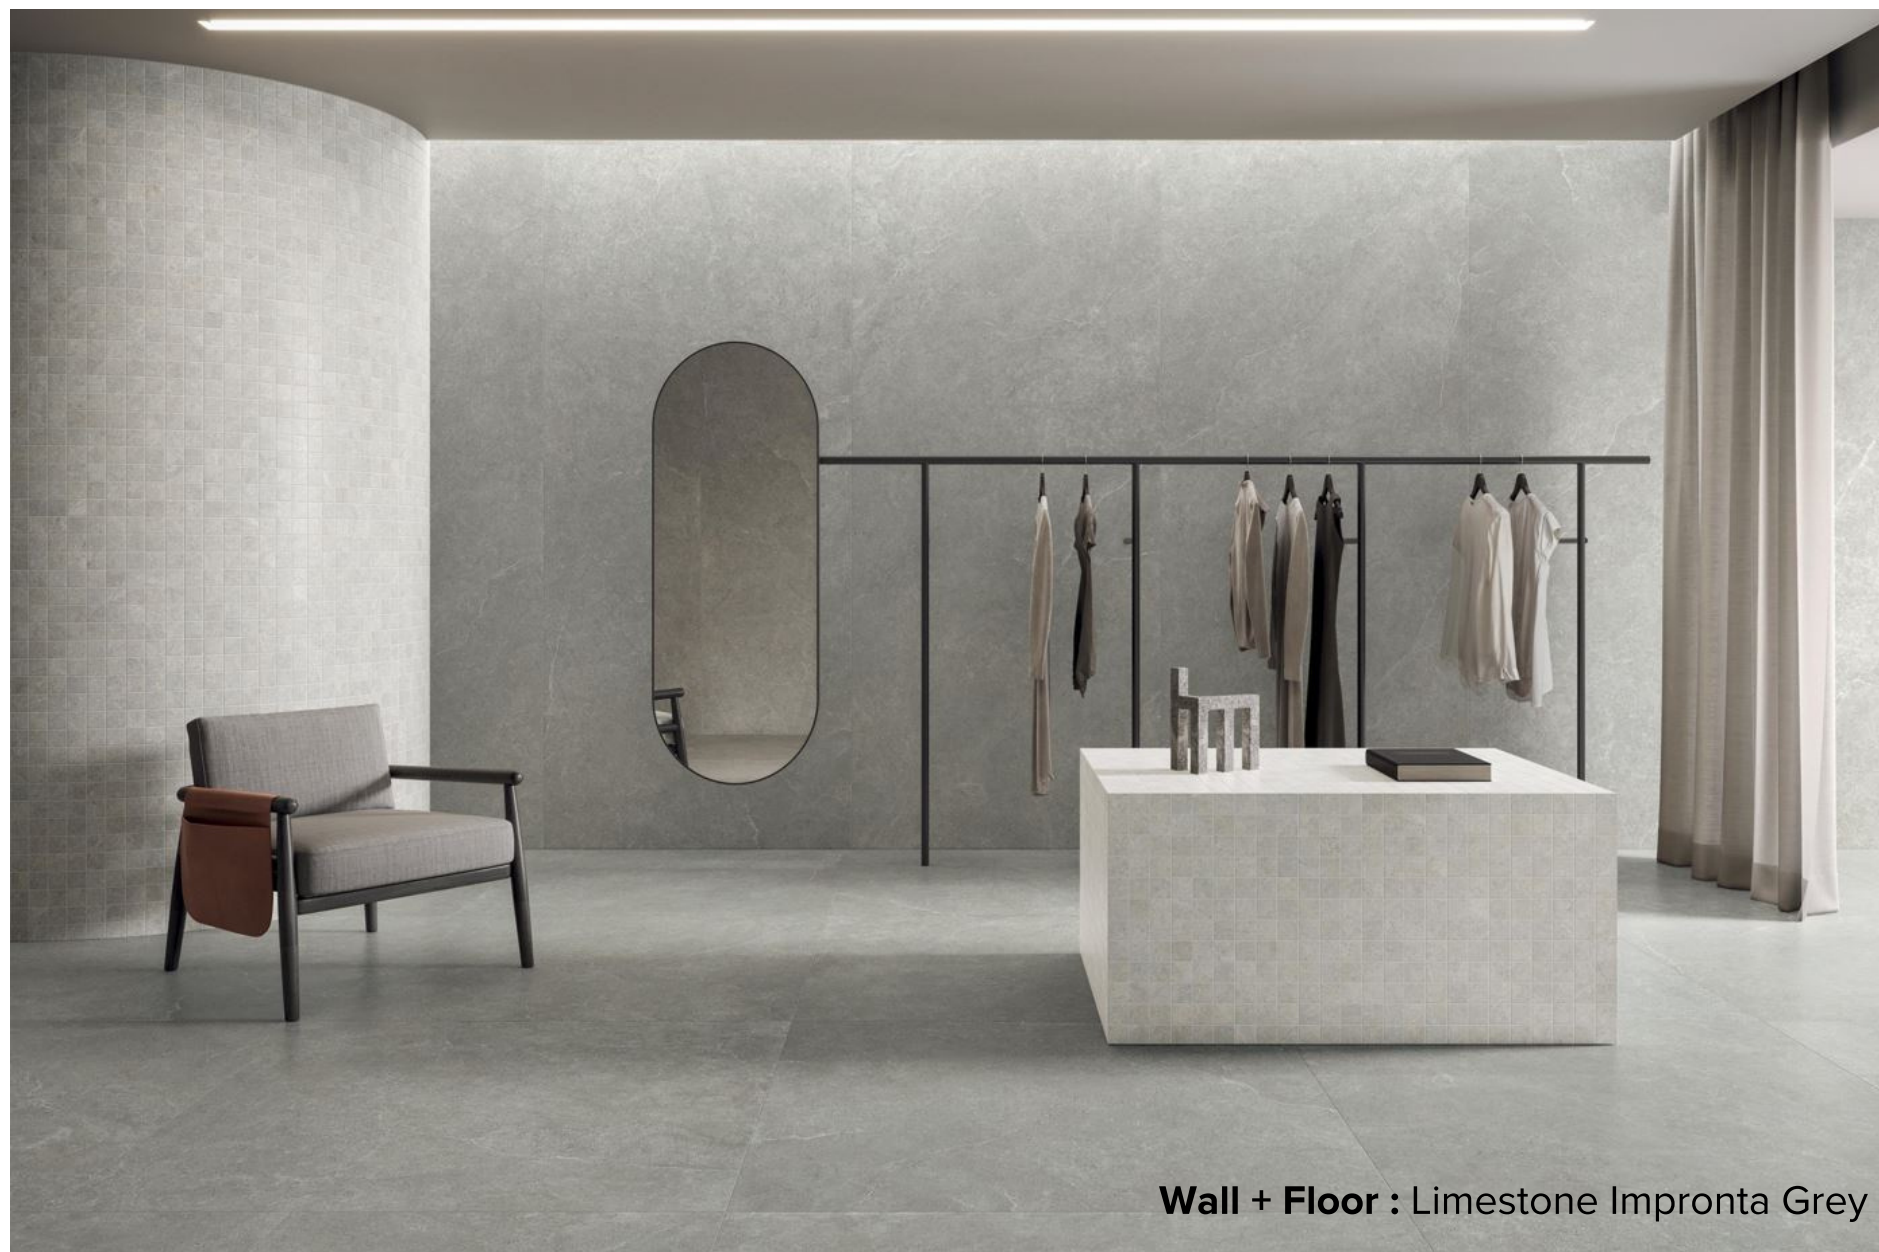

# LIMESTONE IMPRONTA COLLECTION

Limestone is a ceramic stone with an elegantly natural and essential texture, created to meet the need for comfortable and regenerating environments. Limestone merges several mineral references and its skillful balance combines a typically compact limestone texture with rare, fine and delicate veins.

Wall + Floor: Limestone Impronta White

**italia**ceramics

# LIMESTONE IMPRONTA COLLECTION

**PRODUCT TYPE:** GLAZED PORCELAIN

**COLOURS:** WHITE + BEIGE + GREY

**SIZES:** 600x1200mm

**APPLICATION:** WALL + FLOOR

**FINISH:** MATT

**EDGE FINISH:** RECTIFIED

**PEI:** 5