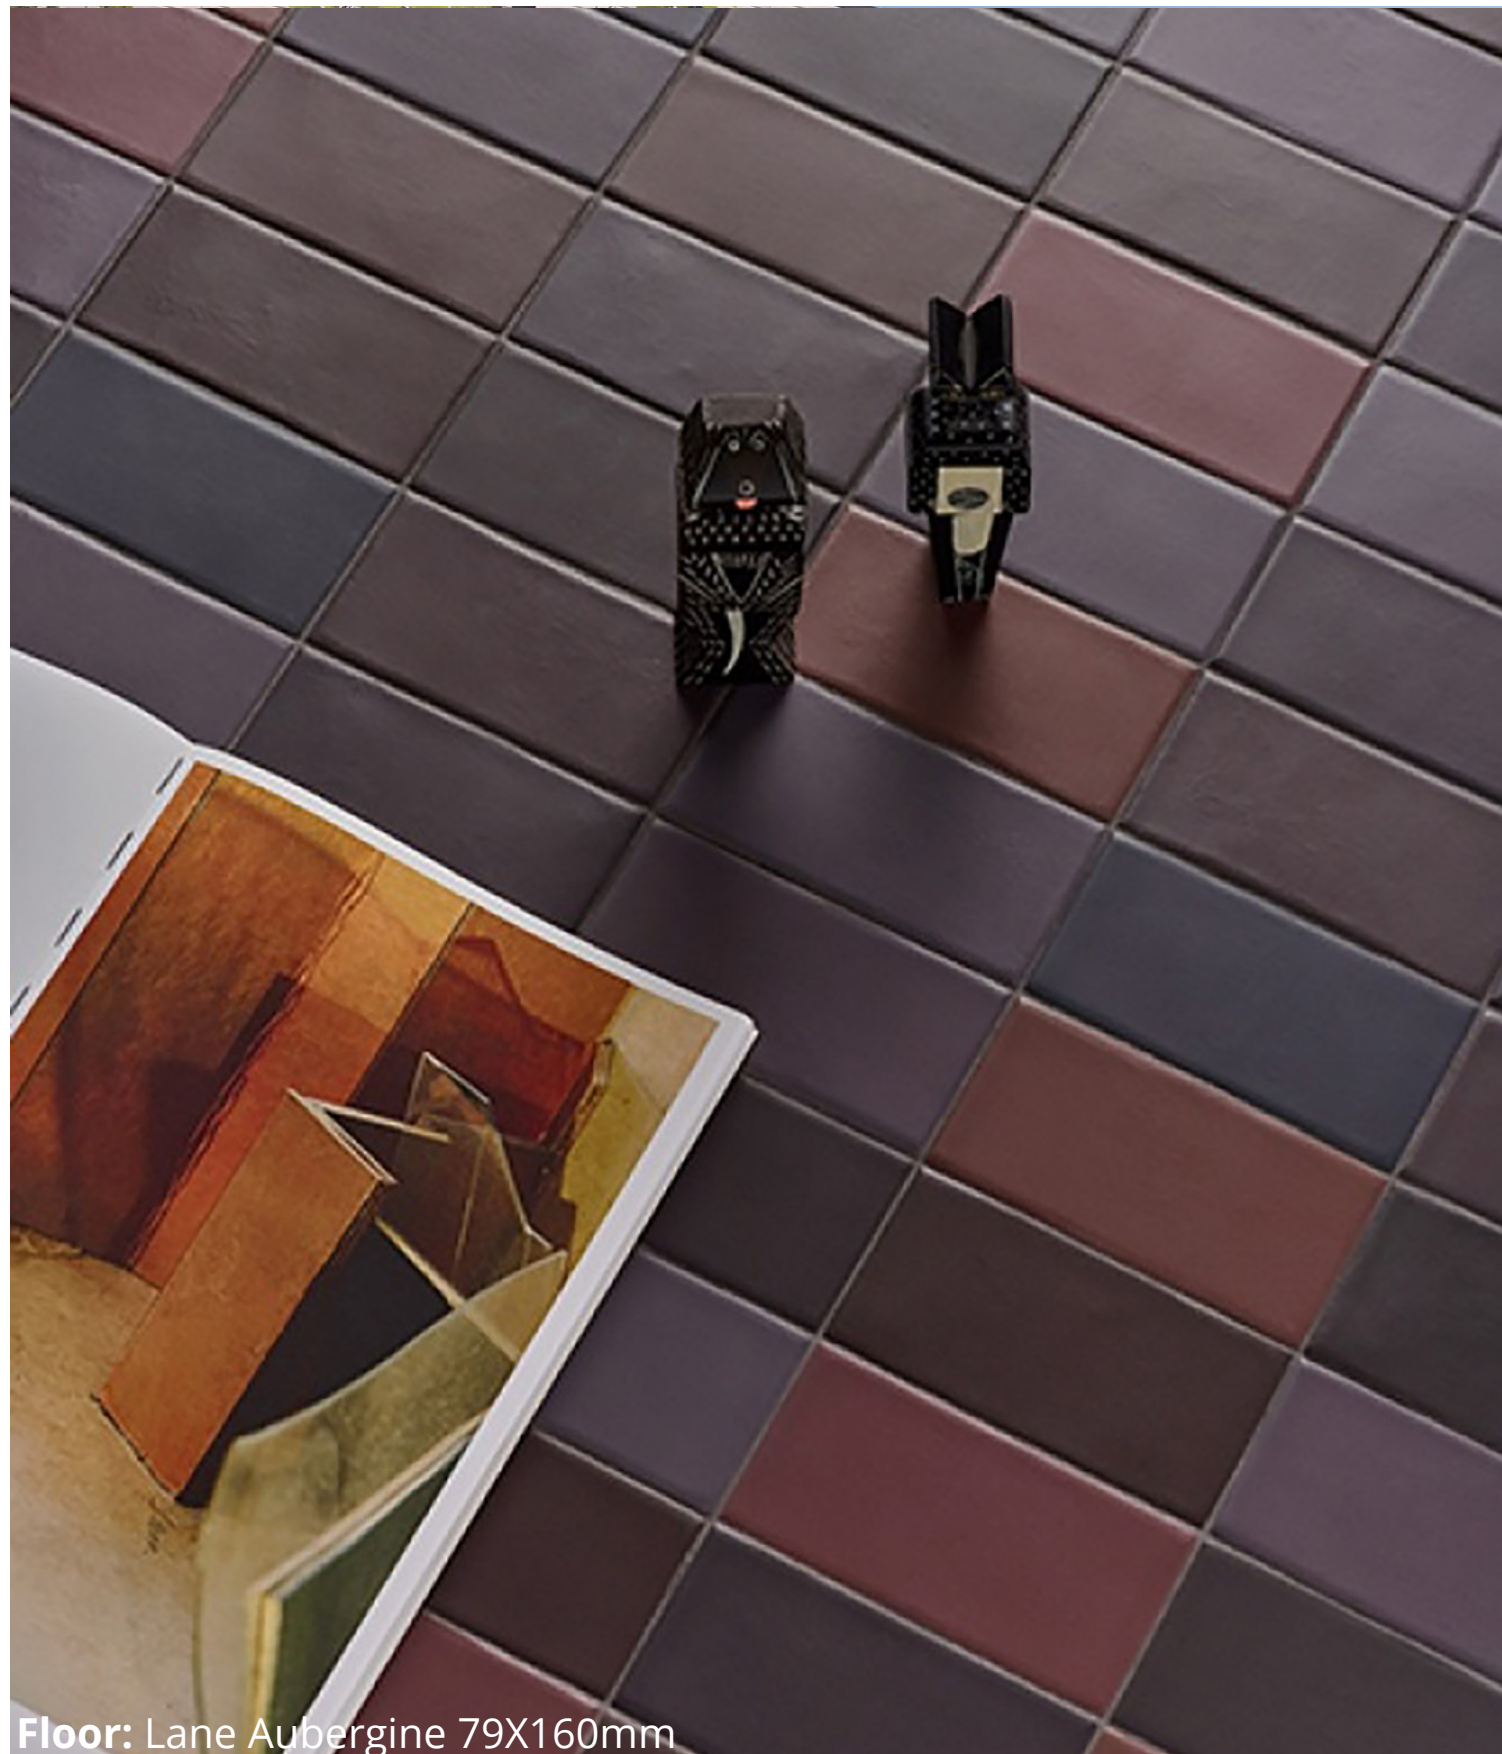

Floor: Lane Aubergine 79X160mm

LANE COLLECTION

Lane is the result of a conceptual analysis of colour, interpreted through a detailed study of the neighborhoods and architectures of London. This collection allows for an endless variety of possible combinations that echo the atmospheres of London, which have always been a source of inspiration for designers' work. Lane comes in the 7.9 x 16 cm size and is suitable for both indoor and outdoor settings, on both floors and walls. The edge finish is non rectified.

PEI: 5

VARIATION: V4

SLIP RATING: 3

Floor: Lane Terracotta 79X160mm

Floor: Lane Terracotta 79X160mm

LANE TERRACOTTA

79X160 MM
8597

Floor: Lane Aubergine 79X160mm

LANE AUBERGINE

79X160 MM
8599

Feature Wall: Lane Grey 79X160mm

LANE GREY

79X160 MM
8601

Feature Wall: Lane White 79X160mm

LANE WHITE

79X160 MM
8598

Feature Wall: Lane Black 79X160mm

LANE BLACK

79X160 MM
8600

***"Tiles for all
lifestyles"***

*Please note that colours and finishes presented in the display images may vary in real life.

Wall: Lane Aubergine 79X160mm