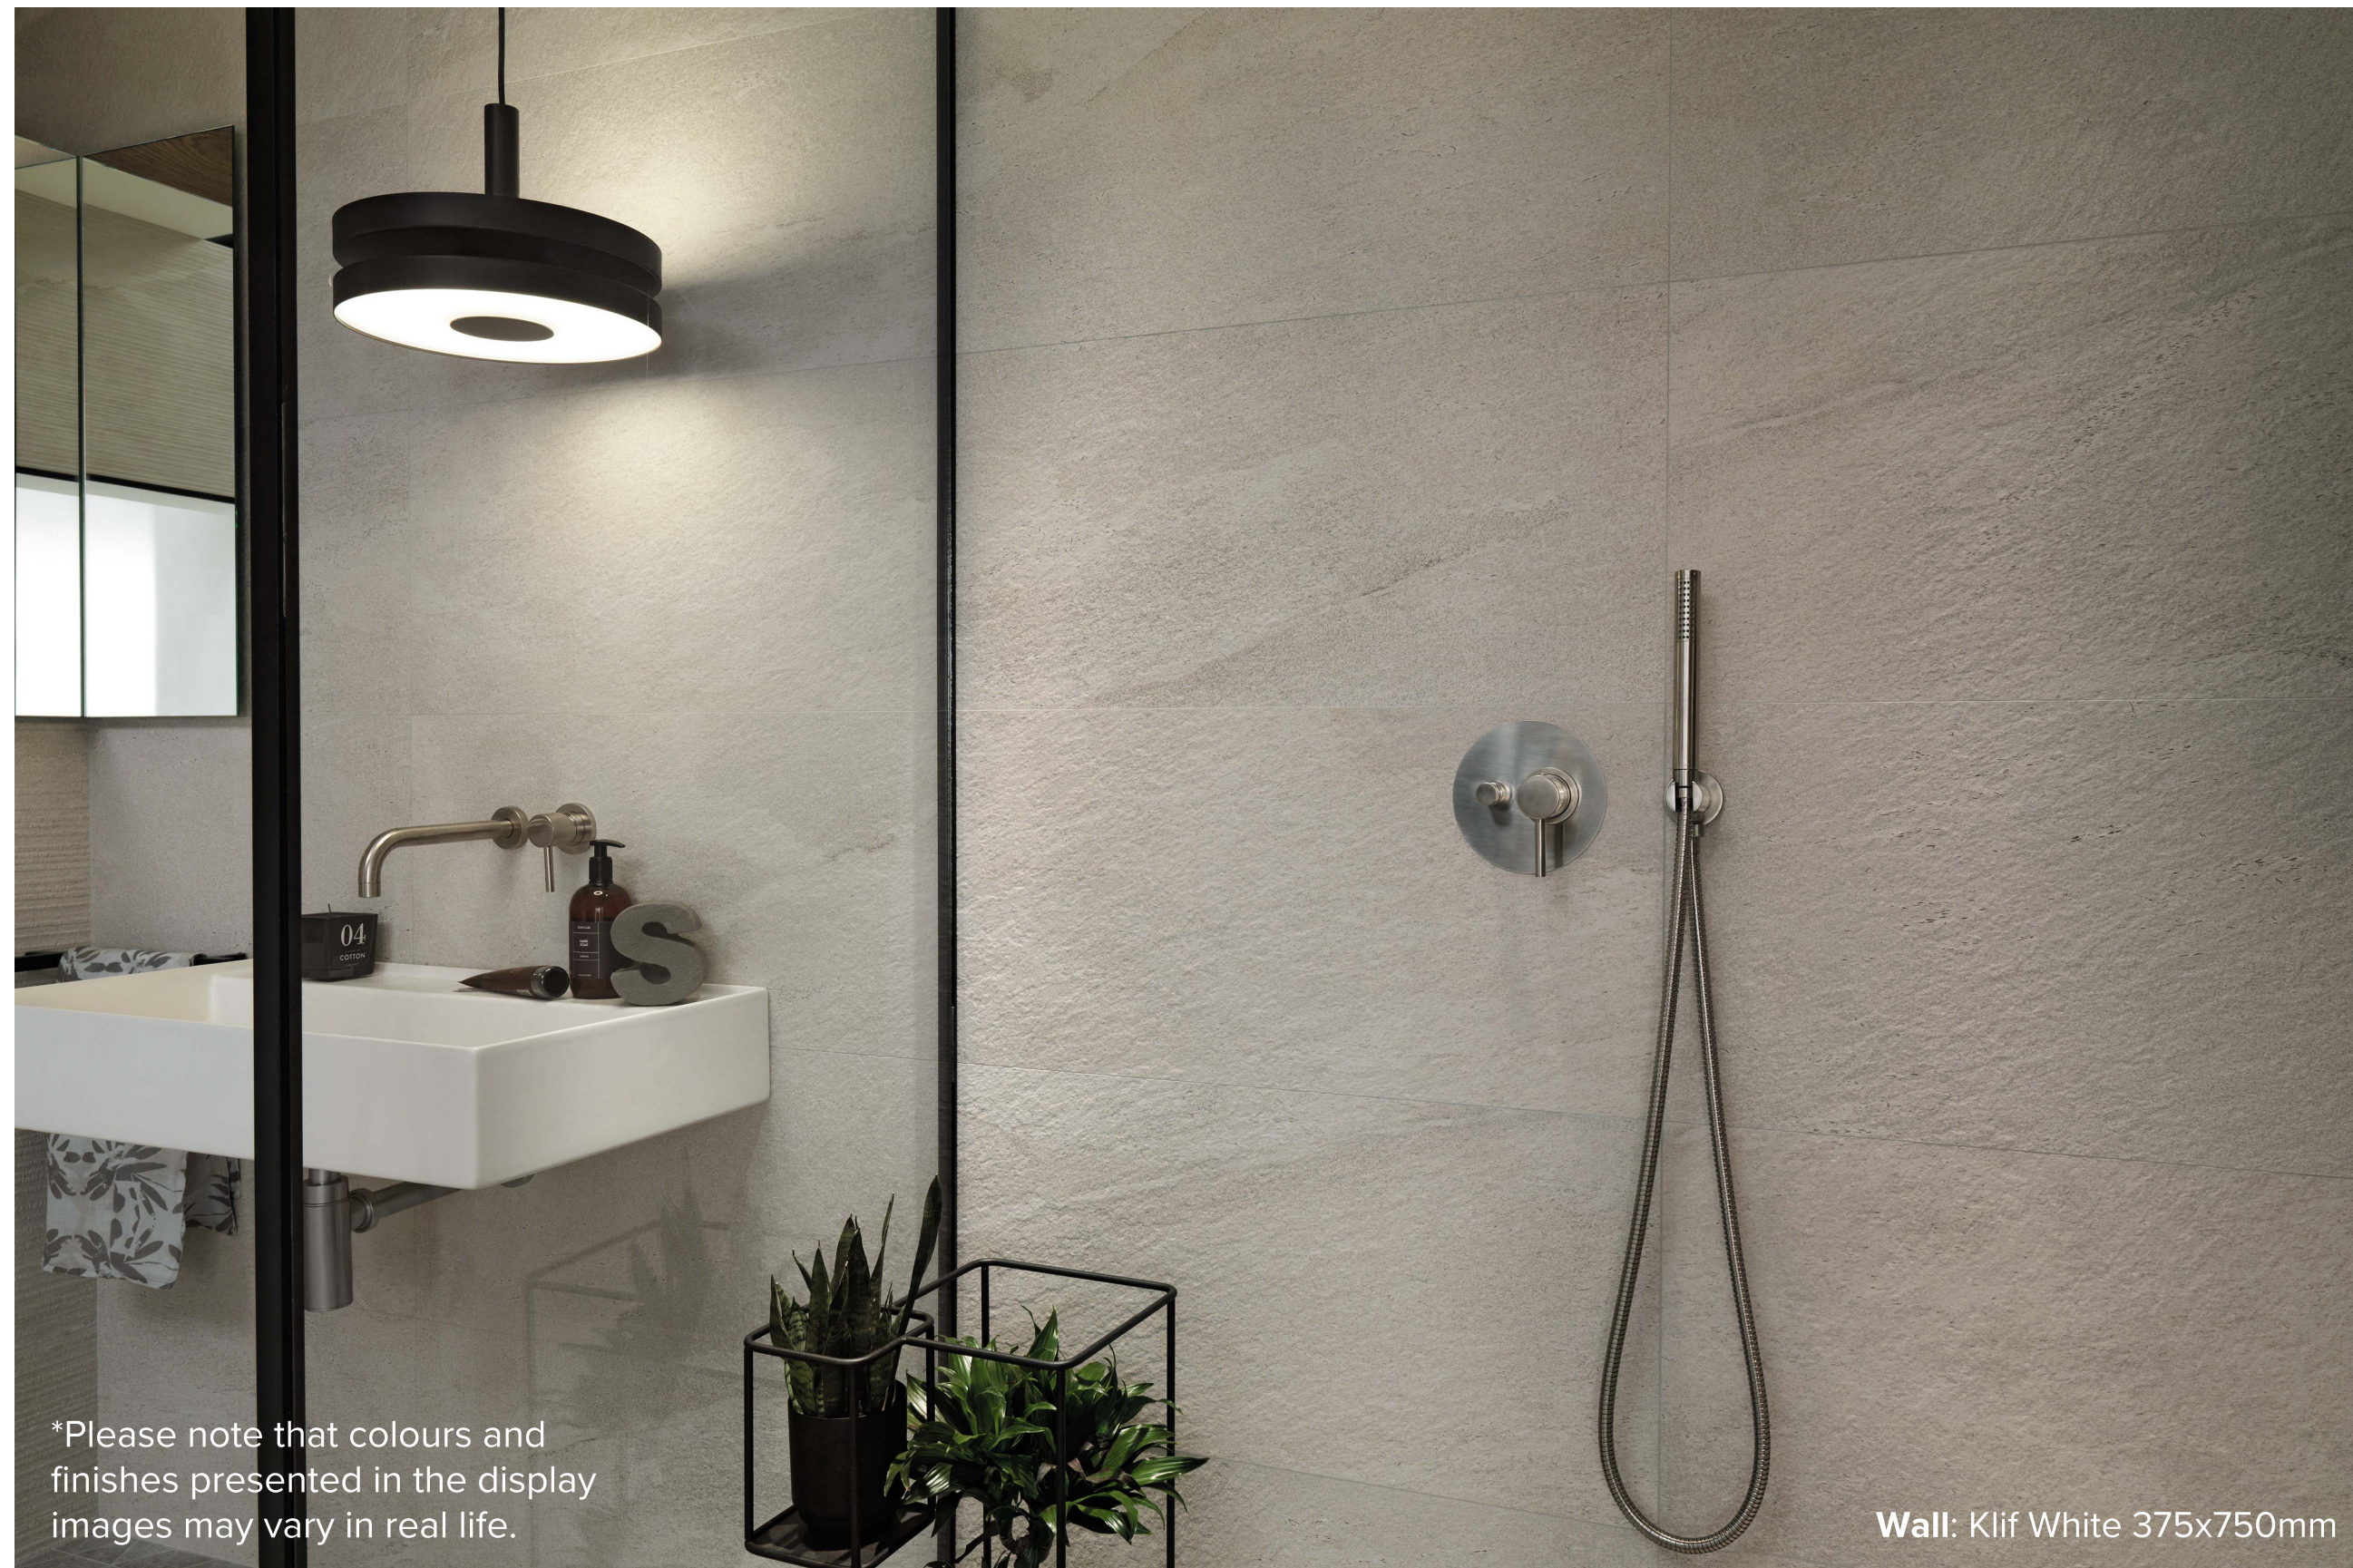

"Tiles for all lifestyles"

*Please note that colours and finishes presented in the display images may vary in real life.

Wall: Klif White 375x750mm

Showroom: 55 Glynburn Road, Glynde | (08) 8336 2366 | italiaceramics.com.au