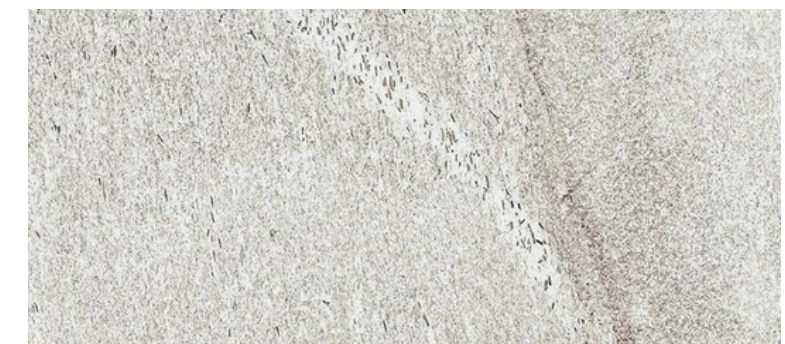

375x750mm
MATT
1878