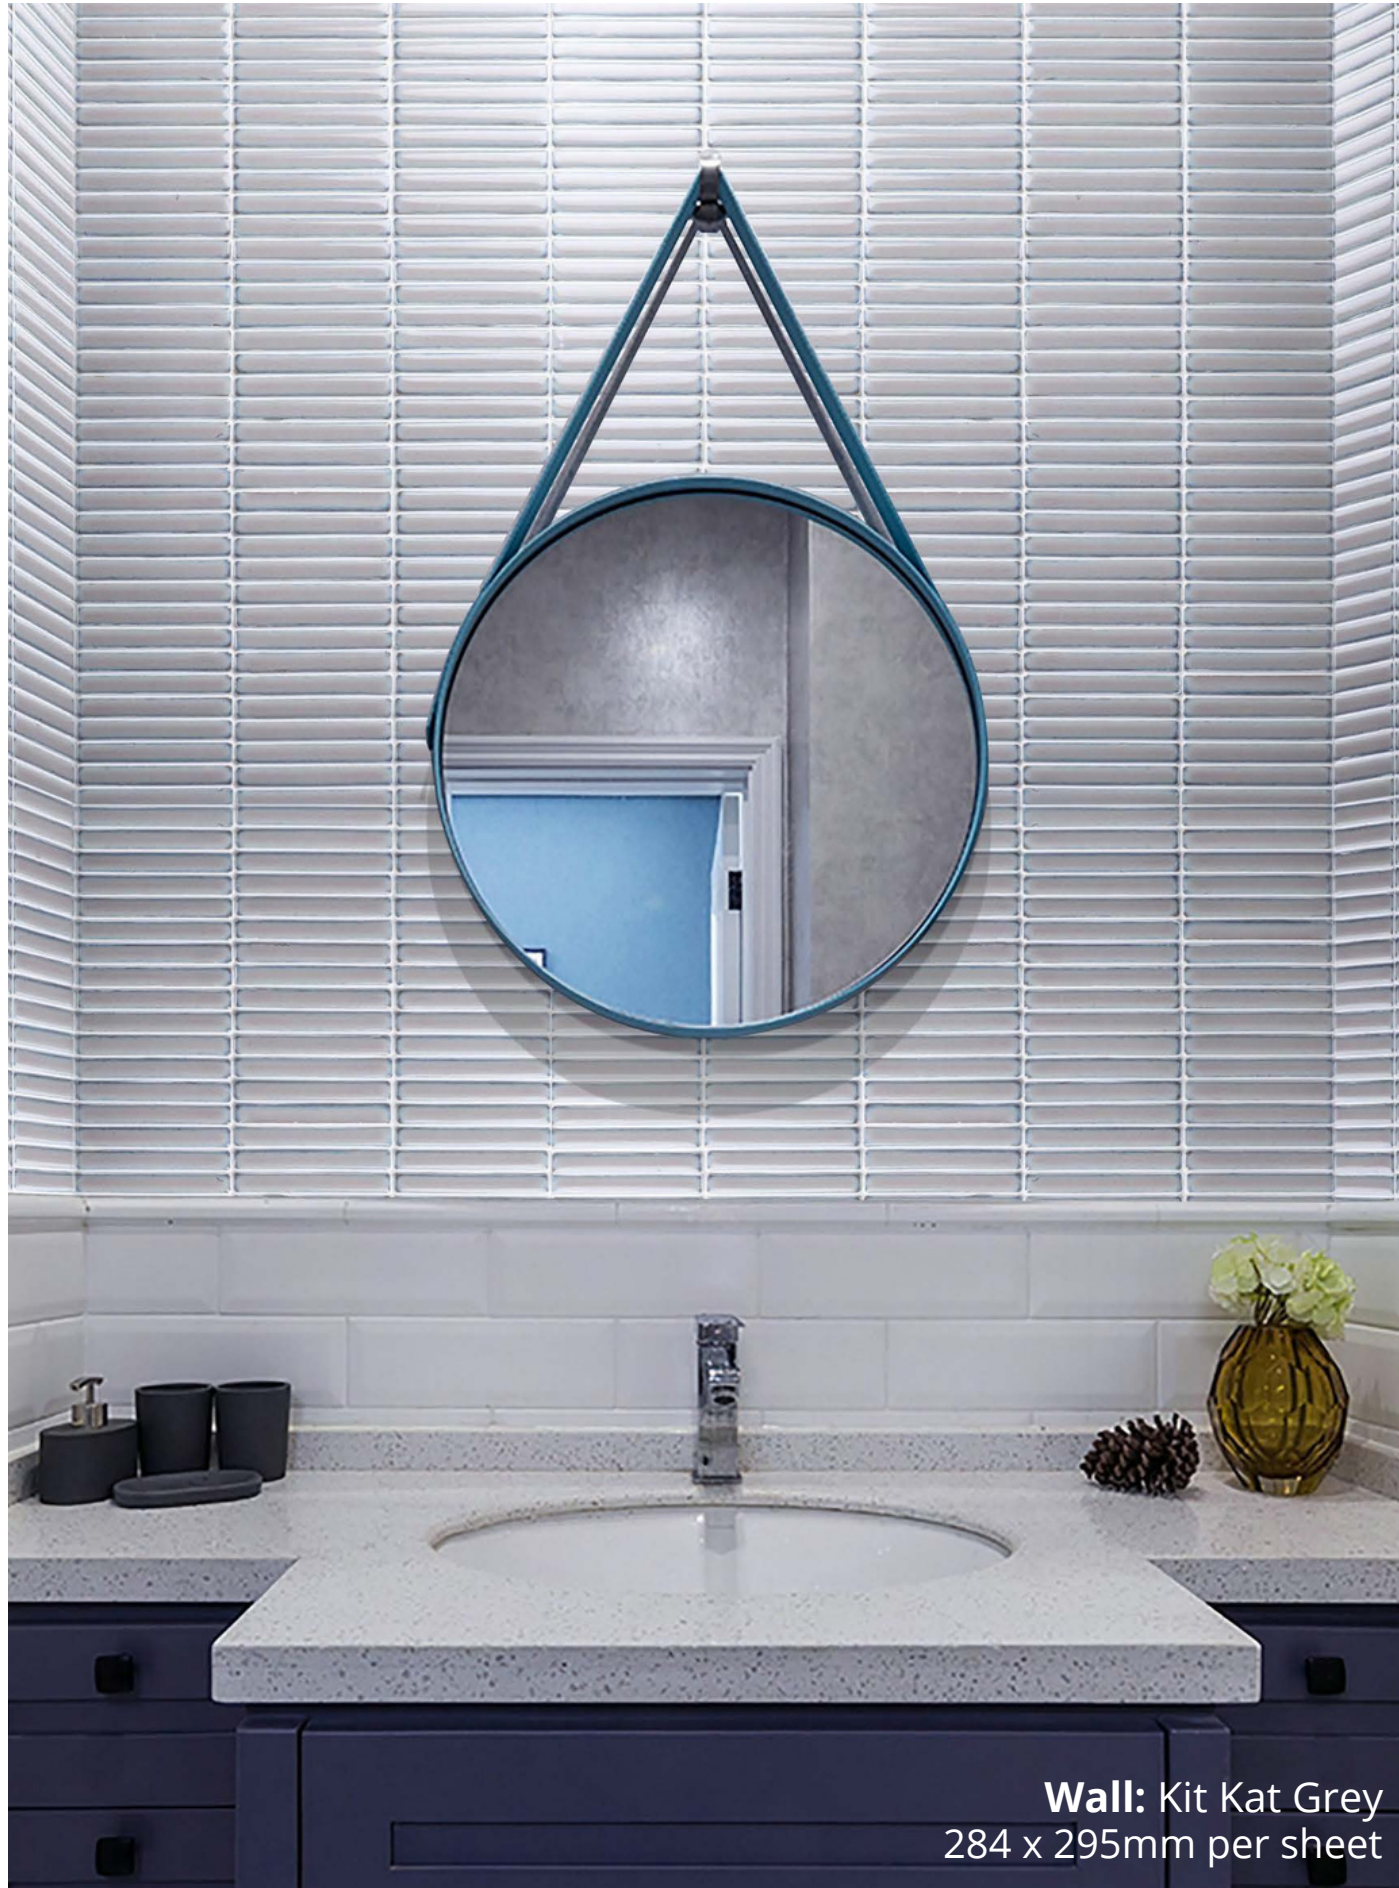

Wall: Kit Kat White
284 x 295mm per sheet

KIT KAT COLLECTION

Our architecturally crafted Japanese inspired Kit Kat or Finger Mosaic Tiles are great for small shower niches to statement kitchen feature walls, giving any design the perfect visual centre piece of the home. Finger Mosaics or also known as Kit Kat tiles are renowned for their long and thin appearance adding visual interest without being overpowering. Perfect for adding soft colours into intimate spaces to adding that extra touch of personality with lively blues, and emerald greens colour tones.

italiaceramics

TILE +
STONE

KIT KAT COLLECTION

PRODUCT TYPE: CERAMIC

COLOURS: WHITE - GREY - LIGHT GREEN

SIZES: 284 x 295 (sheet)

APPLICATION: WALL & FLOOR

FINISH: GLOSS

EDGE FINISH: NON-RECTIFIED

PEI: 2

VARIATION: V3

SLIP RATING: N/A

Wall: Kit Kat White
284 x 295mm per sheet

KIT KAT WHITE

284 x 295mm per sheet
8282

Wall: Kit Kat Grey
284 x 295mm per sheet

KIT KAT GREY

284 x 295mm per sheet
6543

Wall: Kit Kat Light Green
284 x 295mm per sheet

KIT KAT LIGHT GREEN

284 x 295mm per sheet
6468

"Tiles for all lifestyles"

*Please note that colours and finishes presented in the display images may vary in real life.