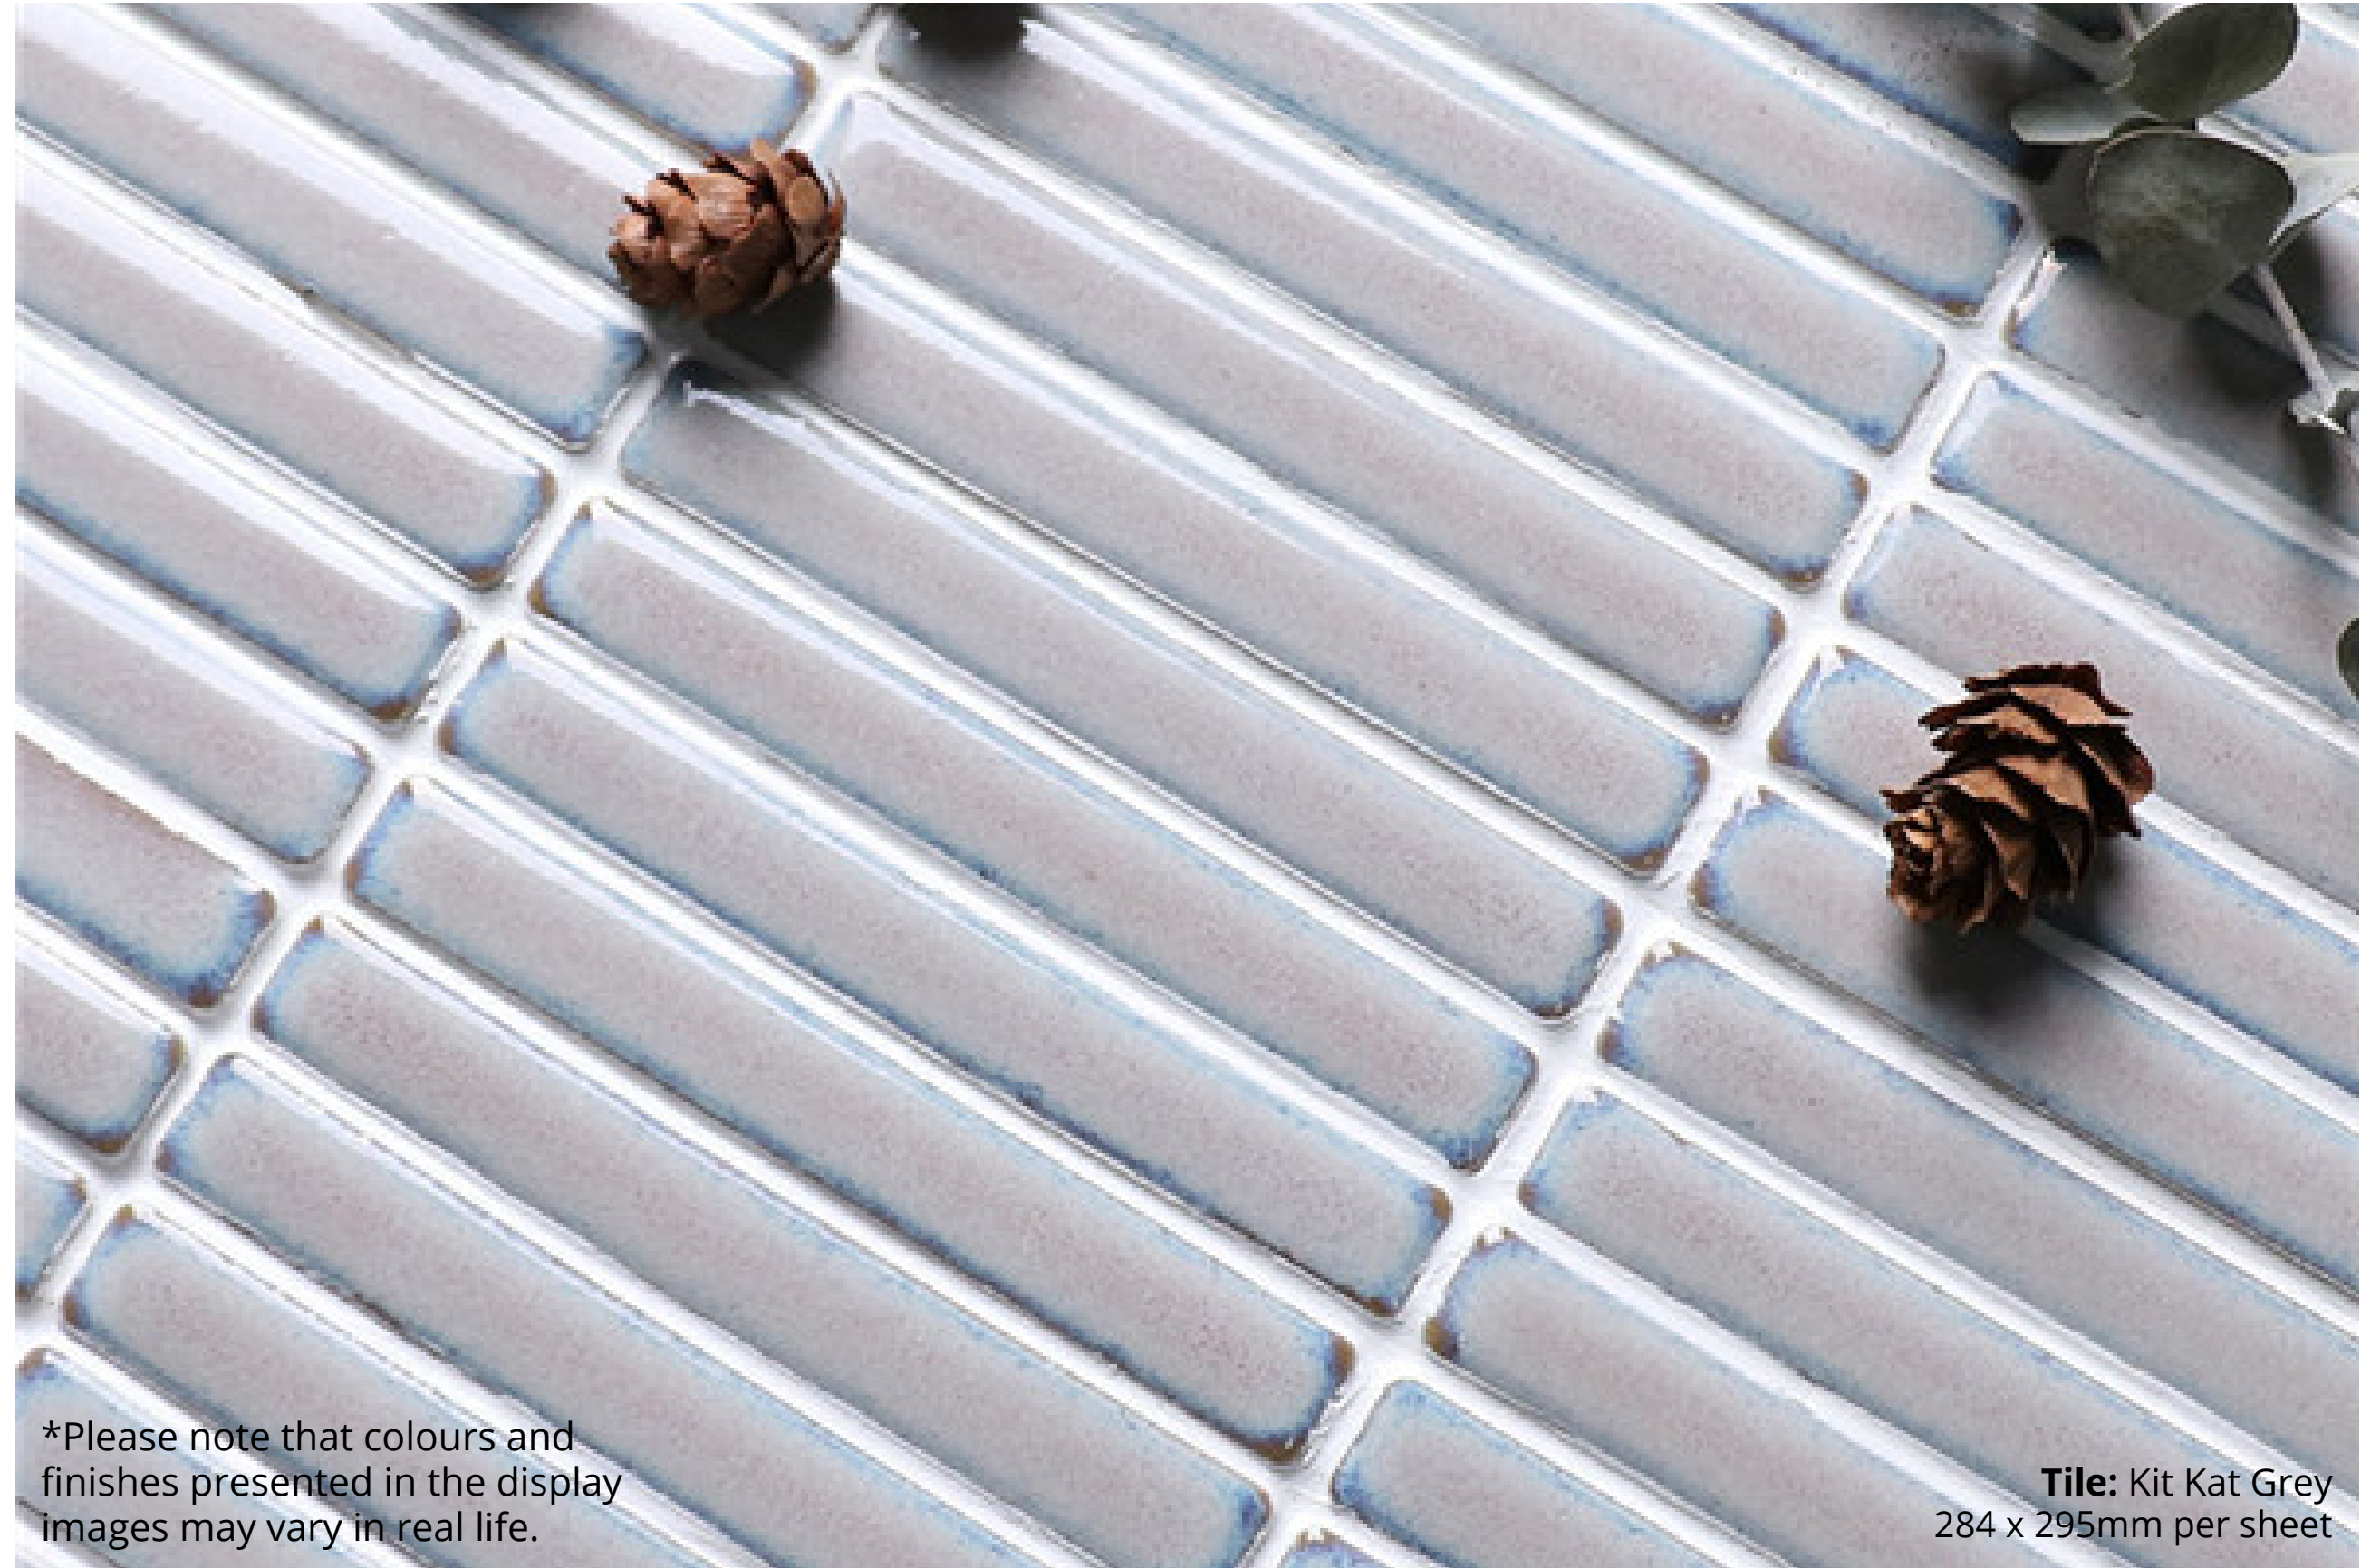

Wall: Kit Kat White
284 x 295mm per sheet

KIT KAT COLLECTION

Our architecturally crafted Japanese inspired Kit Kat or Finger Mosaic Tiles are great for small shower niches to statement kitchen feature walls, giving any design the perfect visual centre piece of the home. Finger Mosaics or also known as Kit Kat tiles are renowned for their long and thin appearance adding visual interest without being overpowering. Perfect for adding soft colours into intimate spaces to adding that extra touch of personality with lively blues, and emerald greens colour tones.

EDGE FINISH: NON-RECTIFIED

PEI: 2

VARIATION: V3

SLIP RATING: N/A

Wall: Kit Kat White
284 x 295mm per sheet

KIT KAT WHITE

284 x 295mm per sheet
8282

Wall: Kit Kat Grey
284 x 295mm per sheet

KIT KAT GREY

284 x 295mm per sheet
6543

Wall: Kit Kat Light Green
284 x 295mm per sheet

KIT KAT LIGHT GREEN

284 x 295mm per sheet
6468

"Tiles for all lifestyles"

*Please note that colours and finishes presented in the display images may vary in real life.