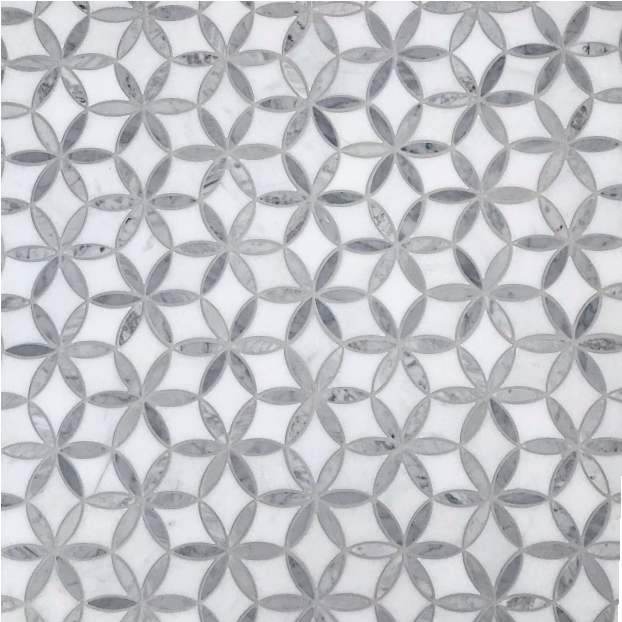

FLOWER CARRARA COLLECTION

The graceful beauty of flowers for its delicacy and attention to detail, Flower Carrara has been handcrafted by some of the finest designers across the world. It's soft marble colouring visually enhances the amount of light, creating a warming and friendly atmosphere. The gleaming surface and the intricate detail of each petal will add distinct elegance to any kitchen splashback, vanity niche or a grand tile feature wall to your bathroom.

italiaceramics

FLOWER CARRARA COLLECTION

PRODUCT TYPE: MARBLE

COLOURS: ICE SNOW

SIZES: 300x350mm

APPLICATION: WALL + FLOOR

FINISH: HONED

EDGE FINISH: RECTIFIED

PEI: 3

VARIATION: N/A

SLIP RATING: N/A

FLOWER CARRARA ICE SNOW

Tile: Flower Mosaic Ice Snow 300x350mm

300x350mm
RECTIFIED
5011

***"Tiles for all
lifestyles"***

*Please note that colours and finishes presented in the display images may vary in real life.