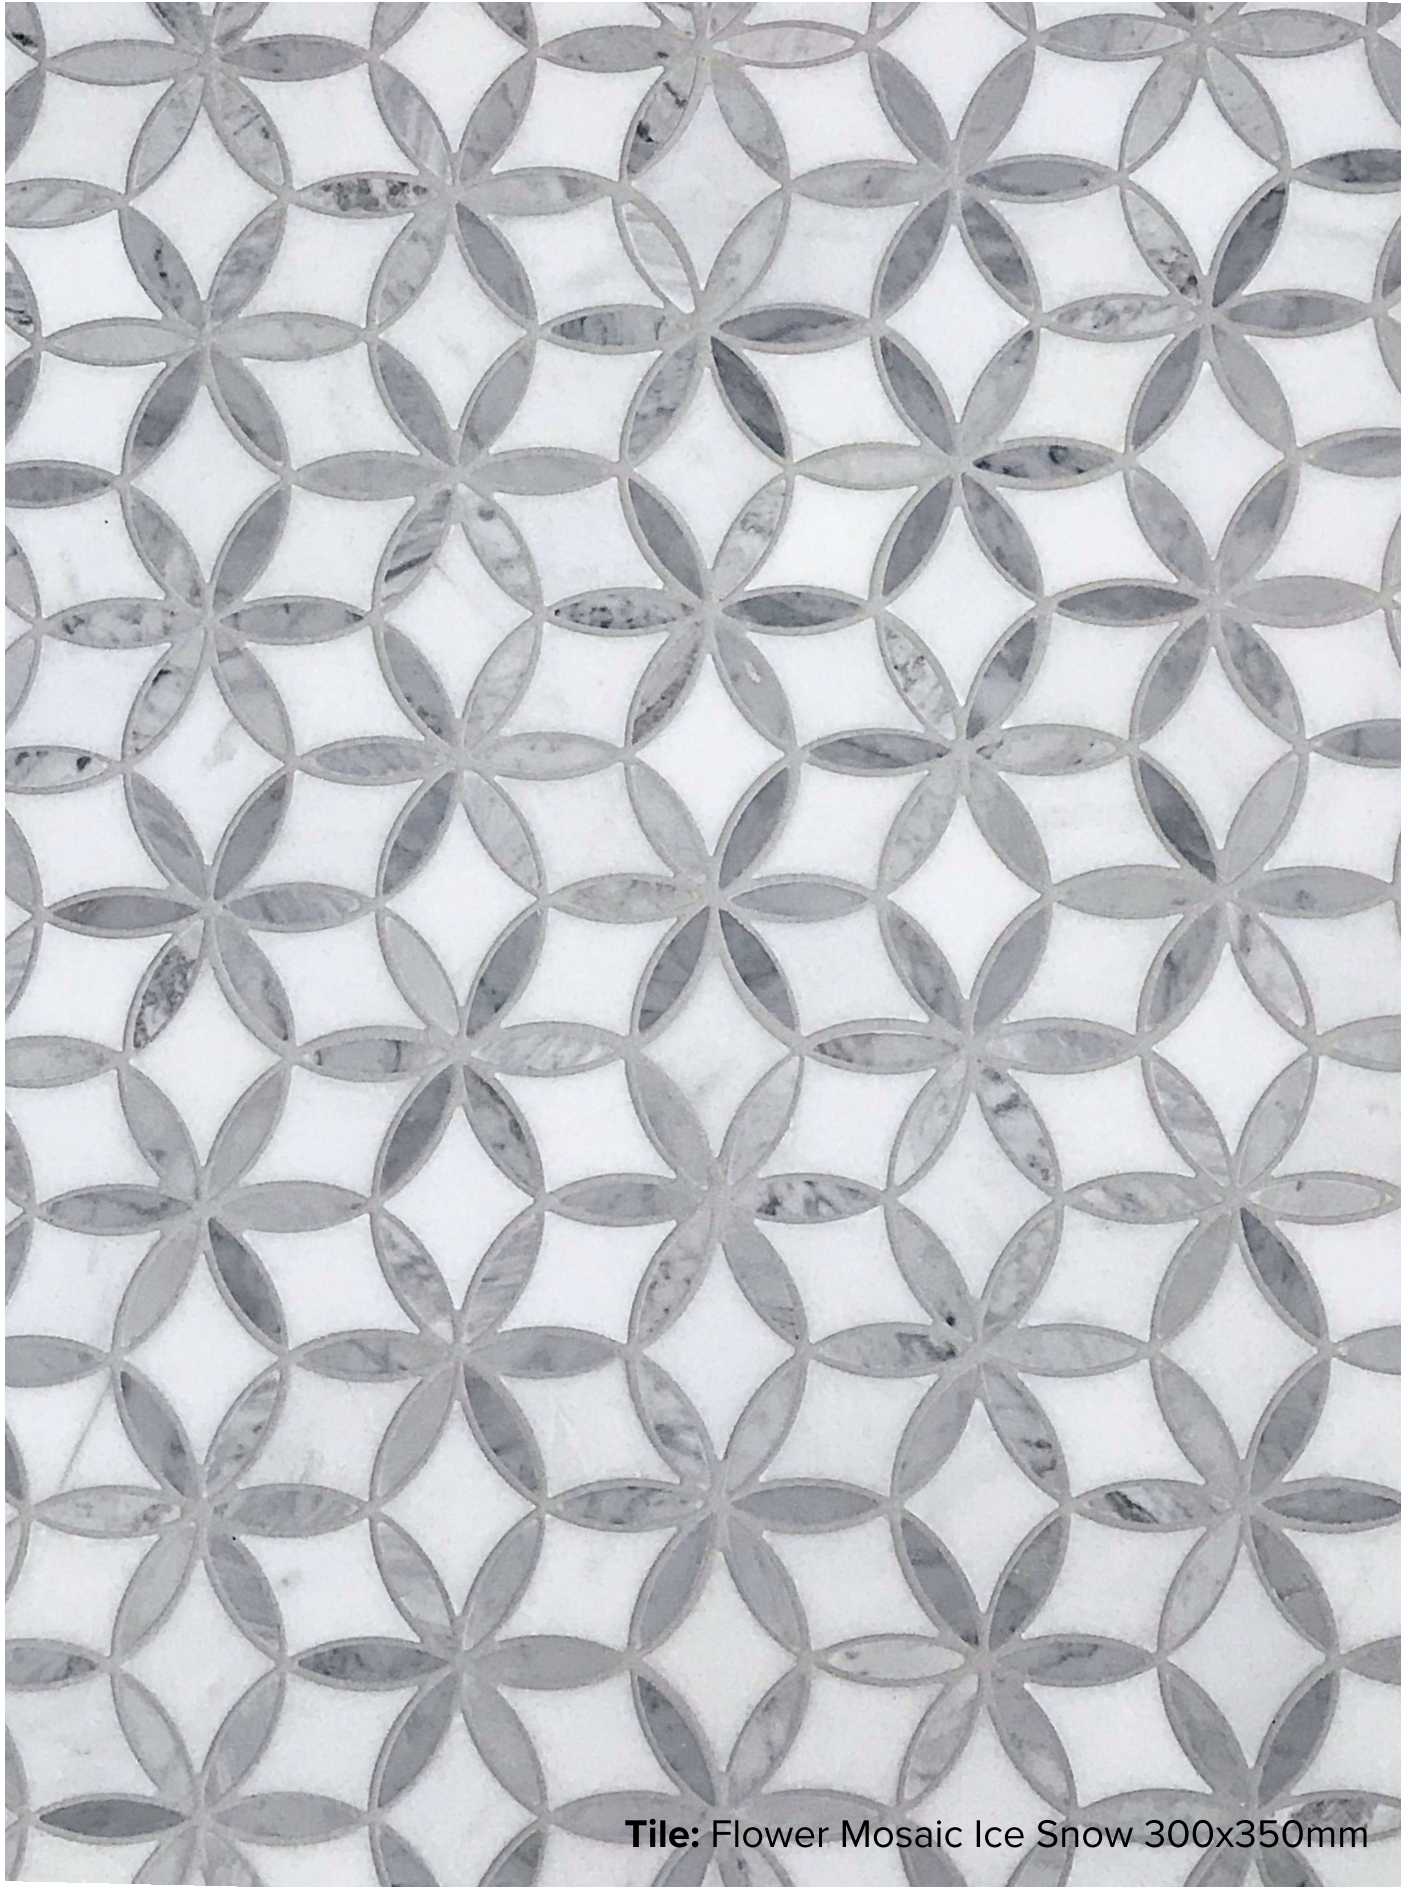

FLOWER CARRARA COLLECTION

The graceful beauty of flowers for its delicacy and attention to detail, Flower Carrara has been handcrafted by some of the finest designers across the world. It's soft marble colouring visually enhances the amount of light, creating a warming and friendly atmosphere. The gleaming surface and the intricate detail of each petal will add distinct elegance to any kitchen splashback, vanity niche or a grand tile feature wall to your bathroom.

italiaceramics

FLOWER CARRARA COLLECTION

PRODUCT TYPE: MARBLE

COLOURS: ICE SNOW

SIZES: 300x350mm

APPLICATION: WALL + FLOOR

FINISH: HONED

EDGE FINISH: RECTIFIED

PEI: 3

VARIATION: N/A

SLIP RATING: N/A

FLOWER CARRARA ICE SNOW

Tile: Flower Mosaic Ice Snow 300x350mm

300x350mm
RECTIFIED
5011

***"Tiles for all
lifestyles"***

*Please note that colours and finishes presented in the display images may vary in real life.