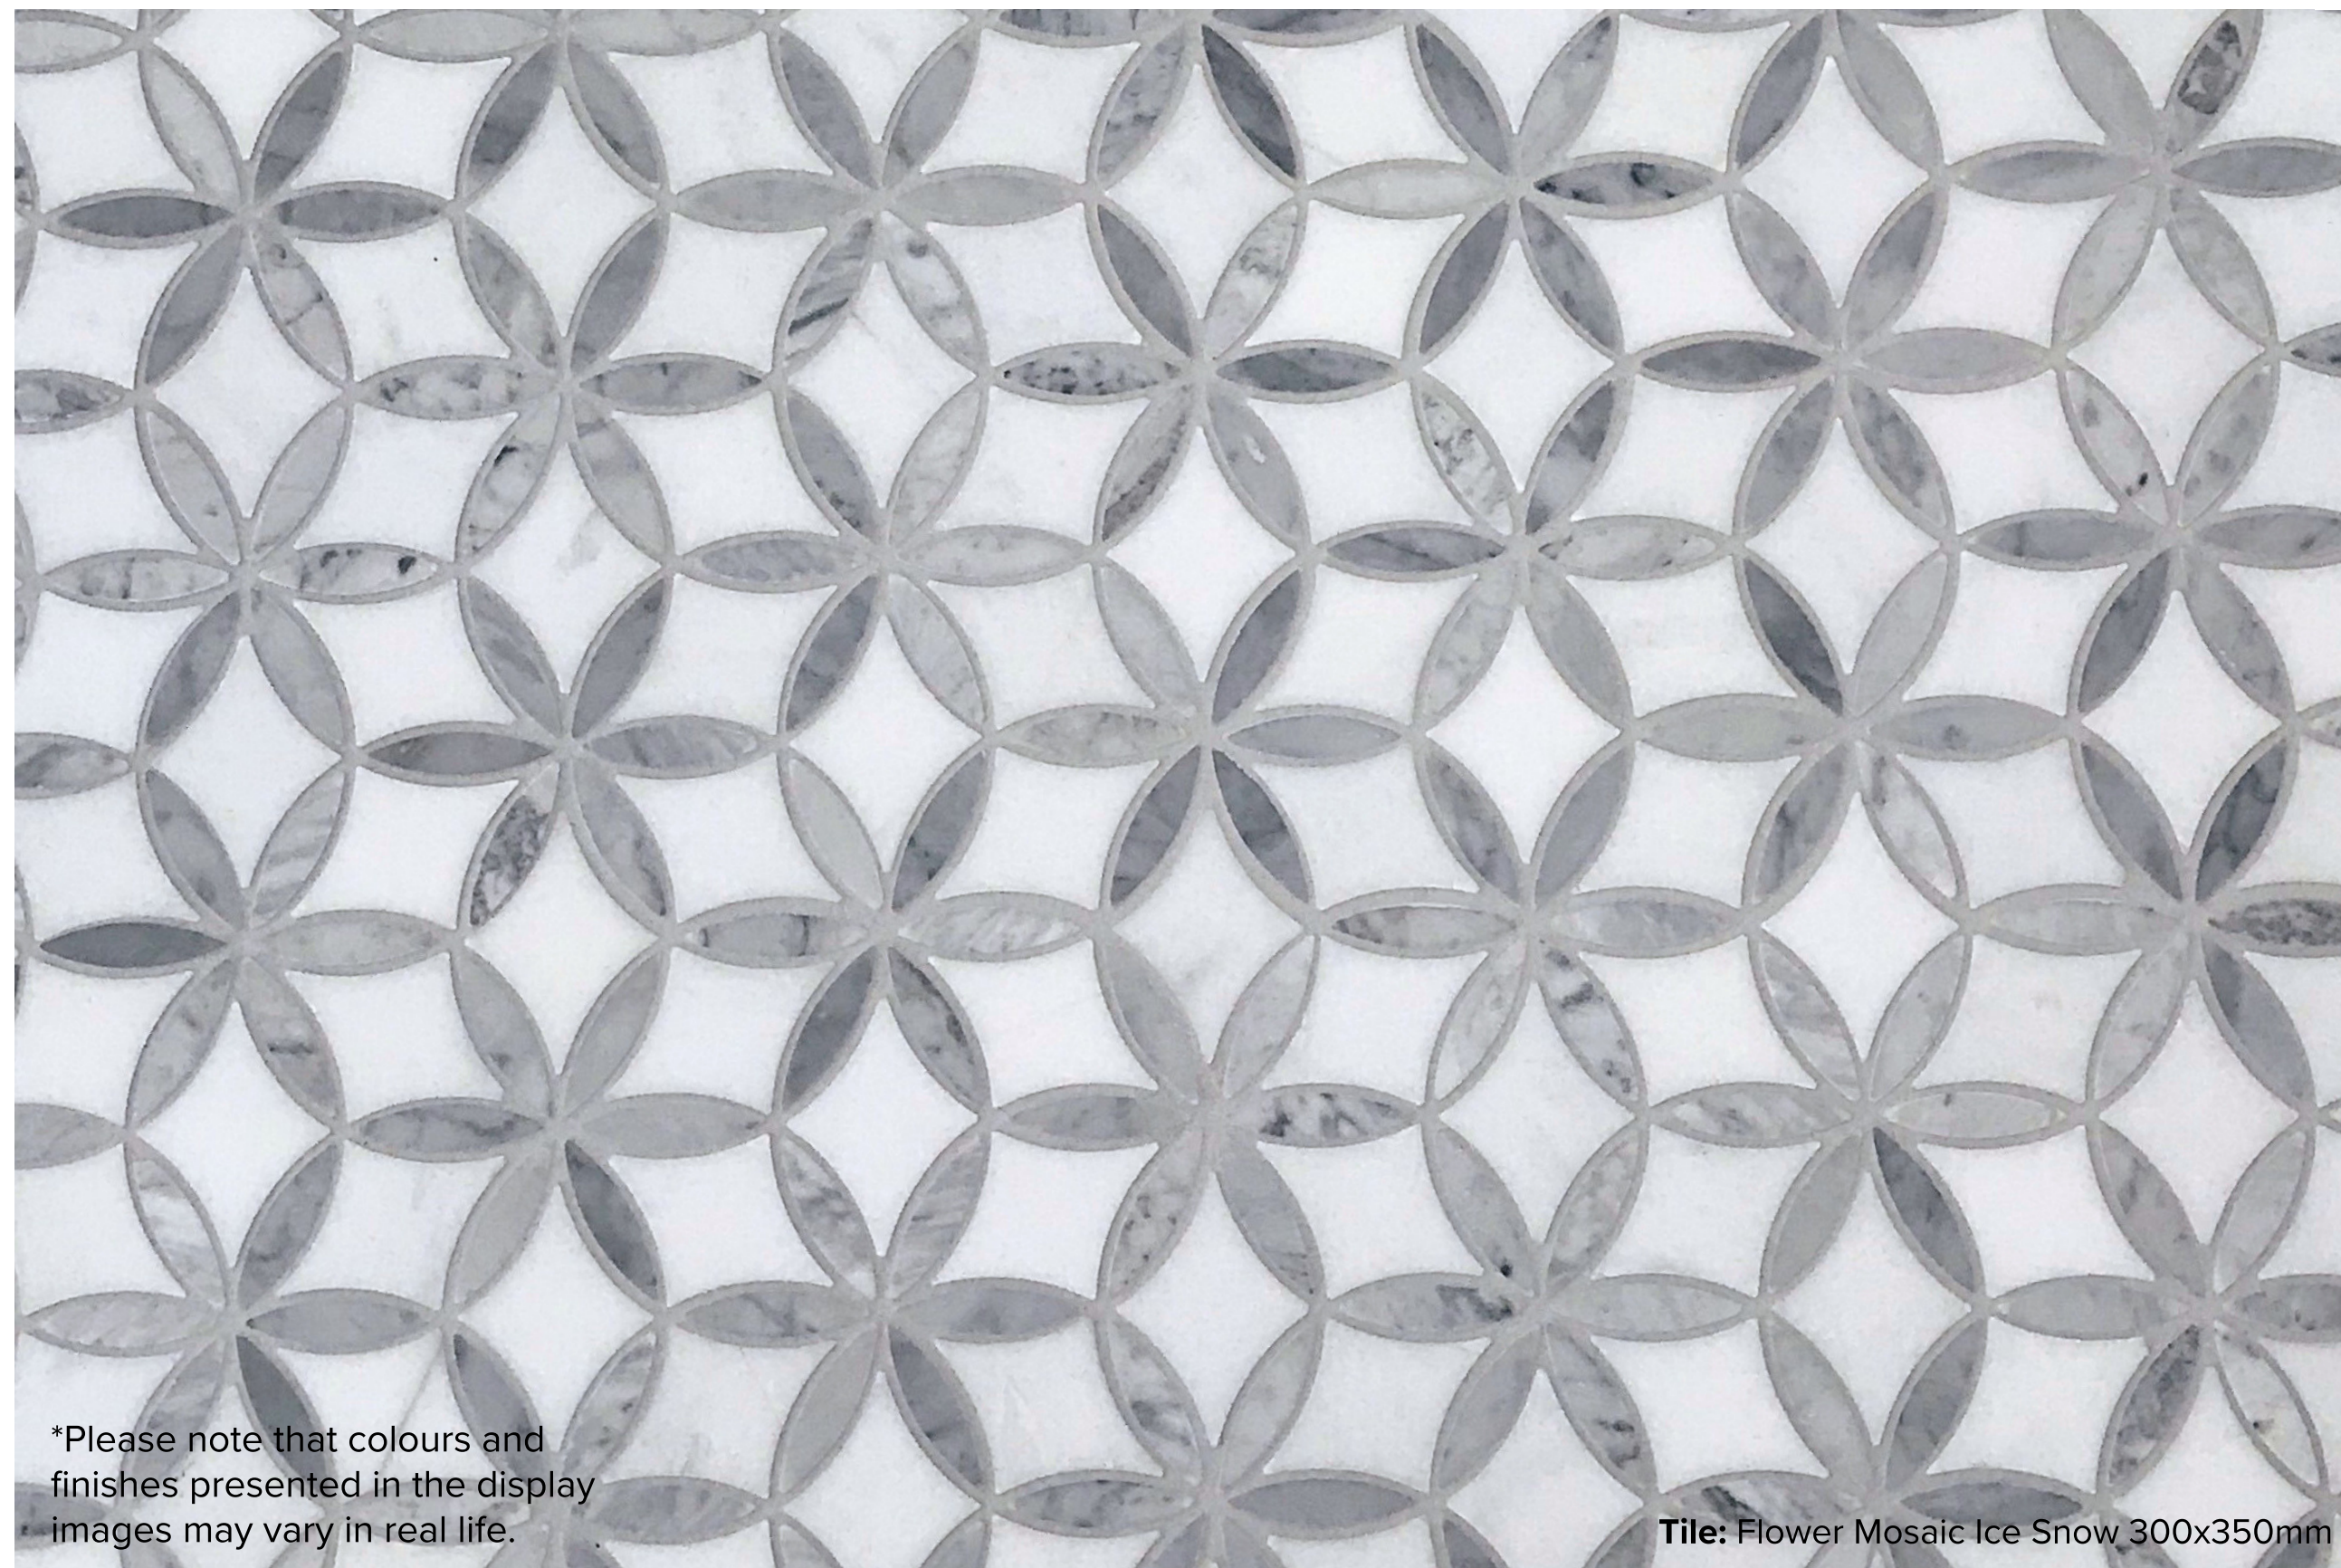

FLOWER CARRARA COLLECTION

The graceful beauty of flowers for its delicacy and attention to detail, Flower Carrara has been handcrafted by some of the finest designers across the world. It's soft marble colouring visually enhances the amount of light, creating a warming and friendly atmosphere. The gleaming surface and the intricate detail of each petal will add distinct elegance to any kitchen splashback, vanity niche or a grand tile feature wall to your bathroom.

PEI: 3

VARIATION: N/A

SLIP RATING: N/A

FLOWER CARRARA ICE SNOW

Tile: Flower Mosaic Ice Snow 300x350mm

300x350mm
RECTIFIED
5011

***"Tiles for all
lifestyles"***

*Please note that colours and finishes presented in the display images may vary in real life.