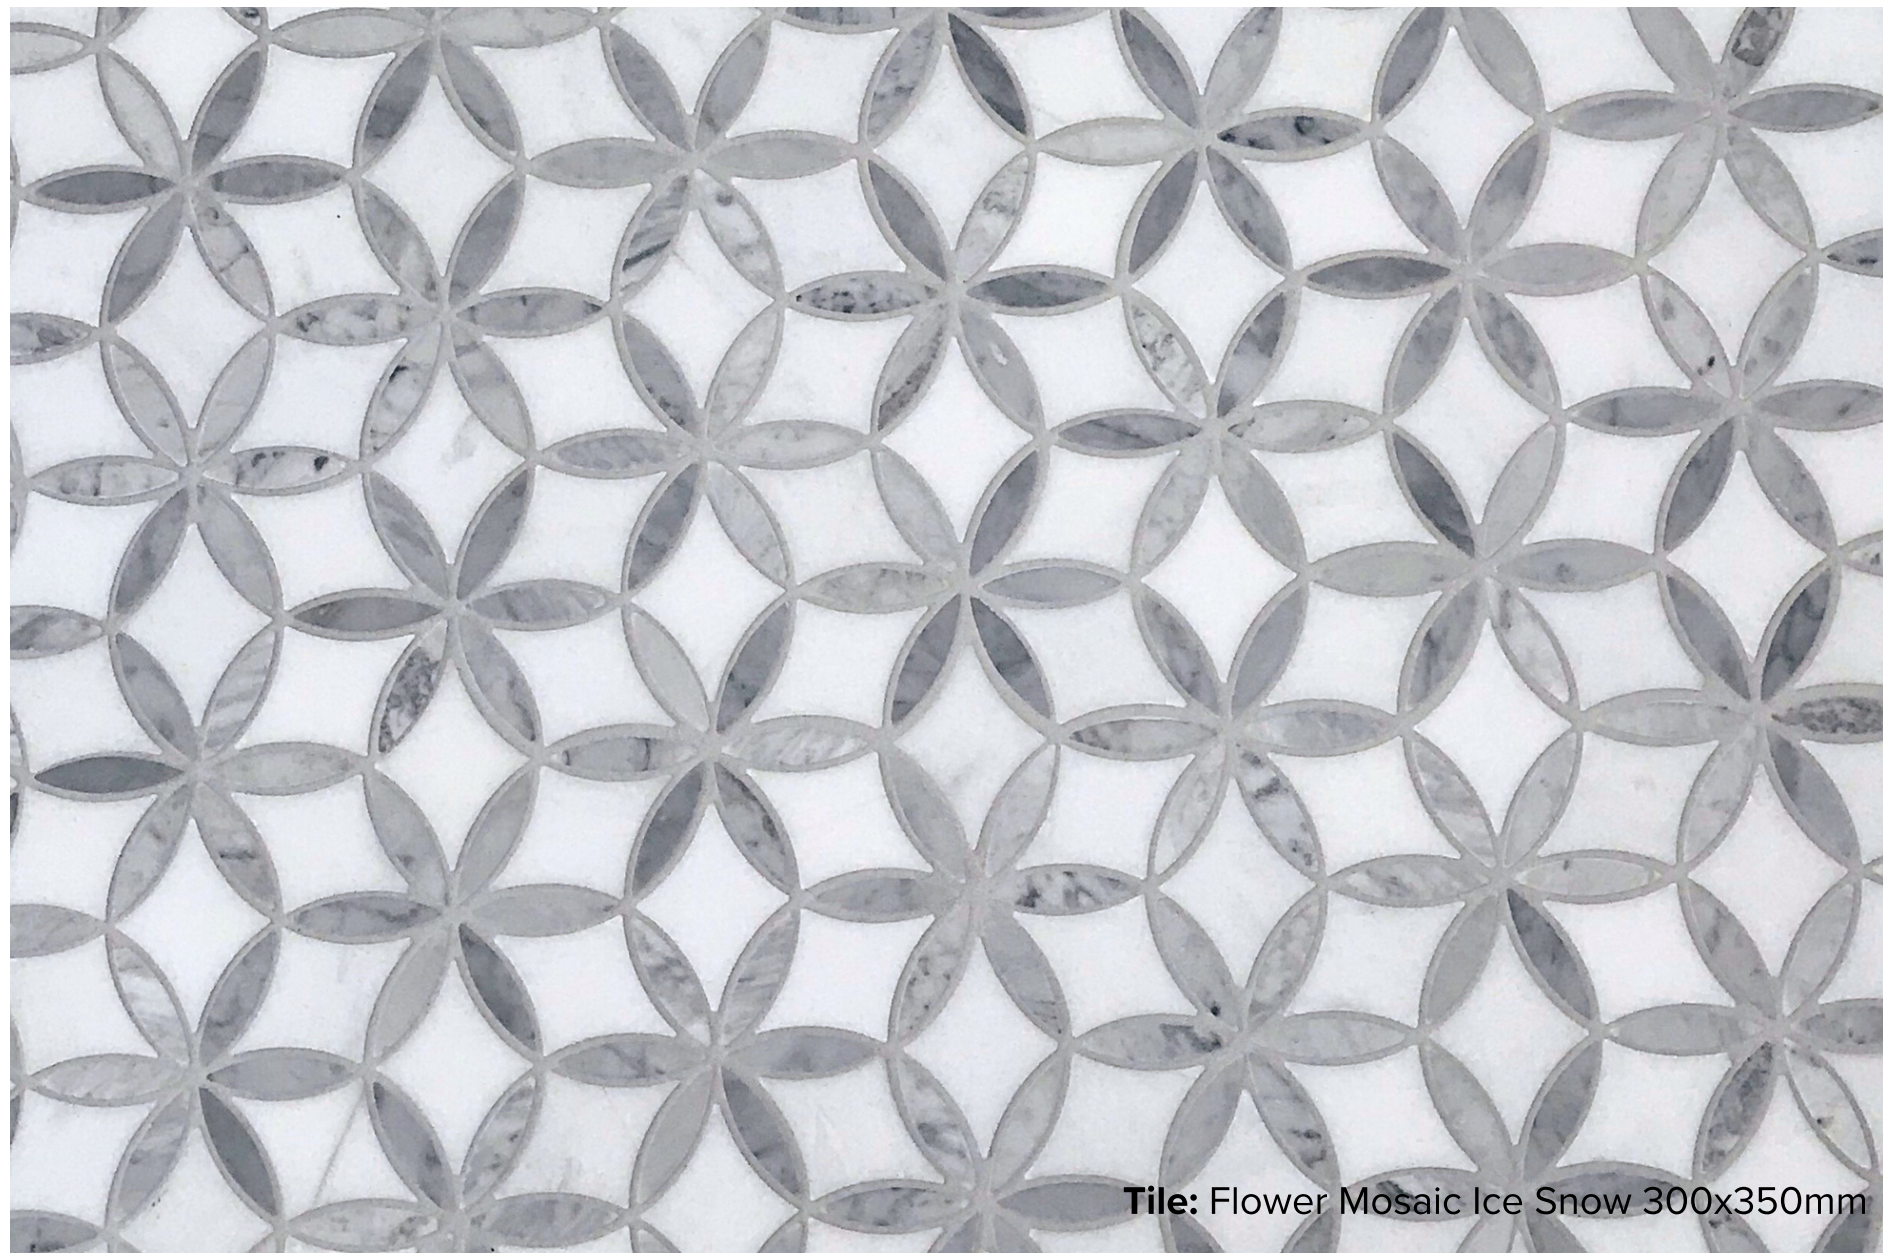

FLOWER CARRARA COLLECTION

The graceful beauty of flowers for its delicacy and attention to detail, Flower Carrara has been handcrafted by some of the finest designers across the world. It's soft marble colouring visually enhances the amount of light, creating a warming and friendly atmosphere. The gleaming surface and the intricate detail of each petal will add distinct elegance to any kitchen splashback, vanity niche or a grand tile feature wall to your bathroom.

italiaceramics

FLOWER CARRARA COLLECTION

PRODUCT TYPE: MARBLE

COLOURS: ICE SNOW

SIZES: 300x350mm

APPLICATION: WALL + FLOOR

FINISH: HONED

EDGE FINISH: RECTIFIED

PEI: 3

VARIATION: N/A

SLIP RATING: N/A

FLOWER CARRARA ICE SNOW

Tile: Flower Mosaic Ice Snow 300x350mm

300x350mm
RECTIFIED
5011

***"Tiles for all
lifestyles"***

*Please note that colours and finishes presented in the display images may vary in real life.