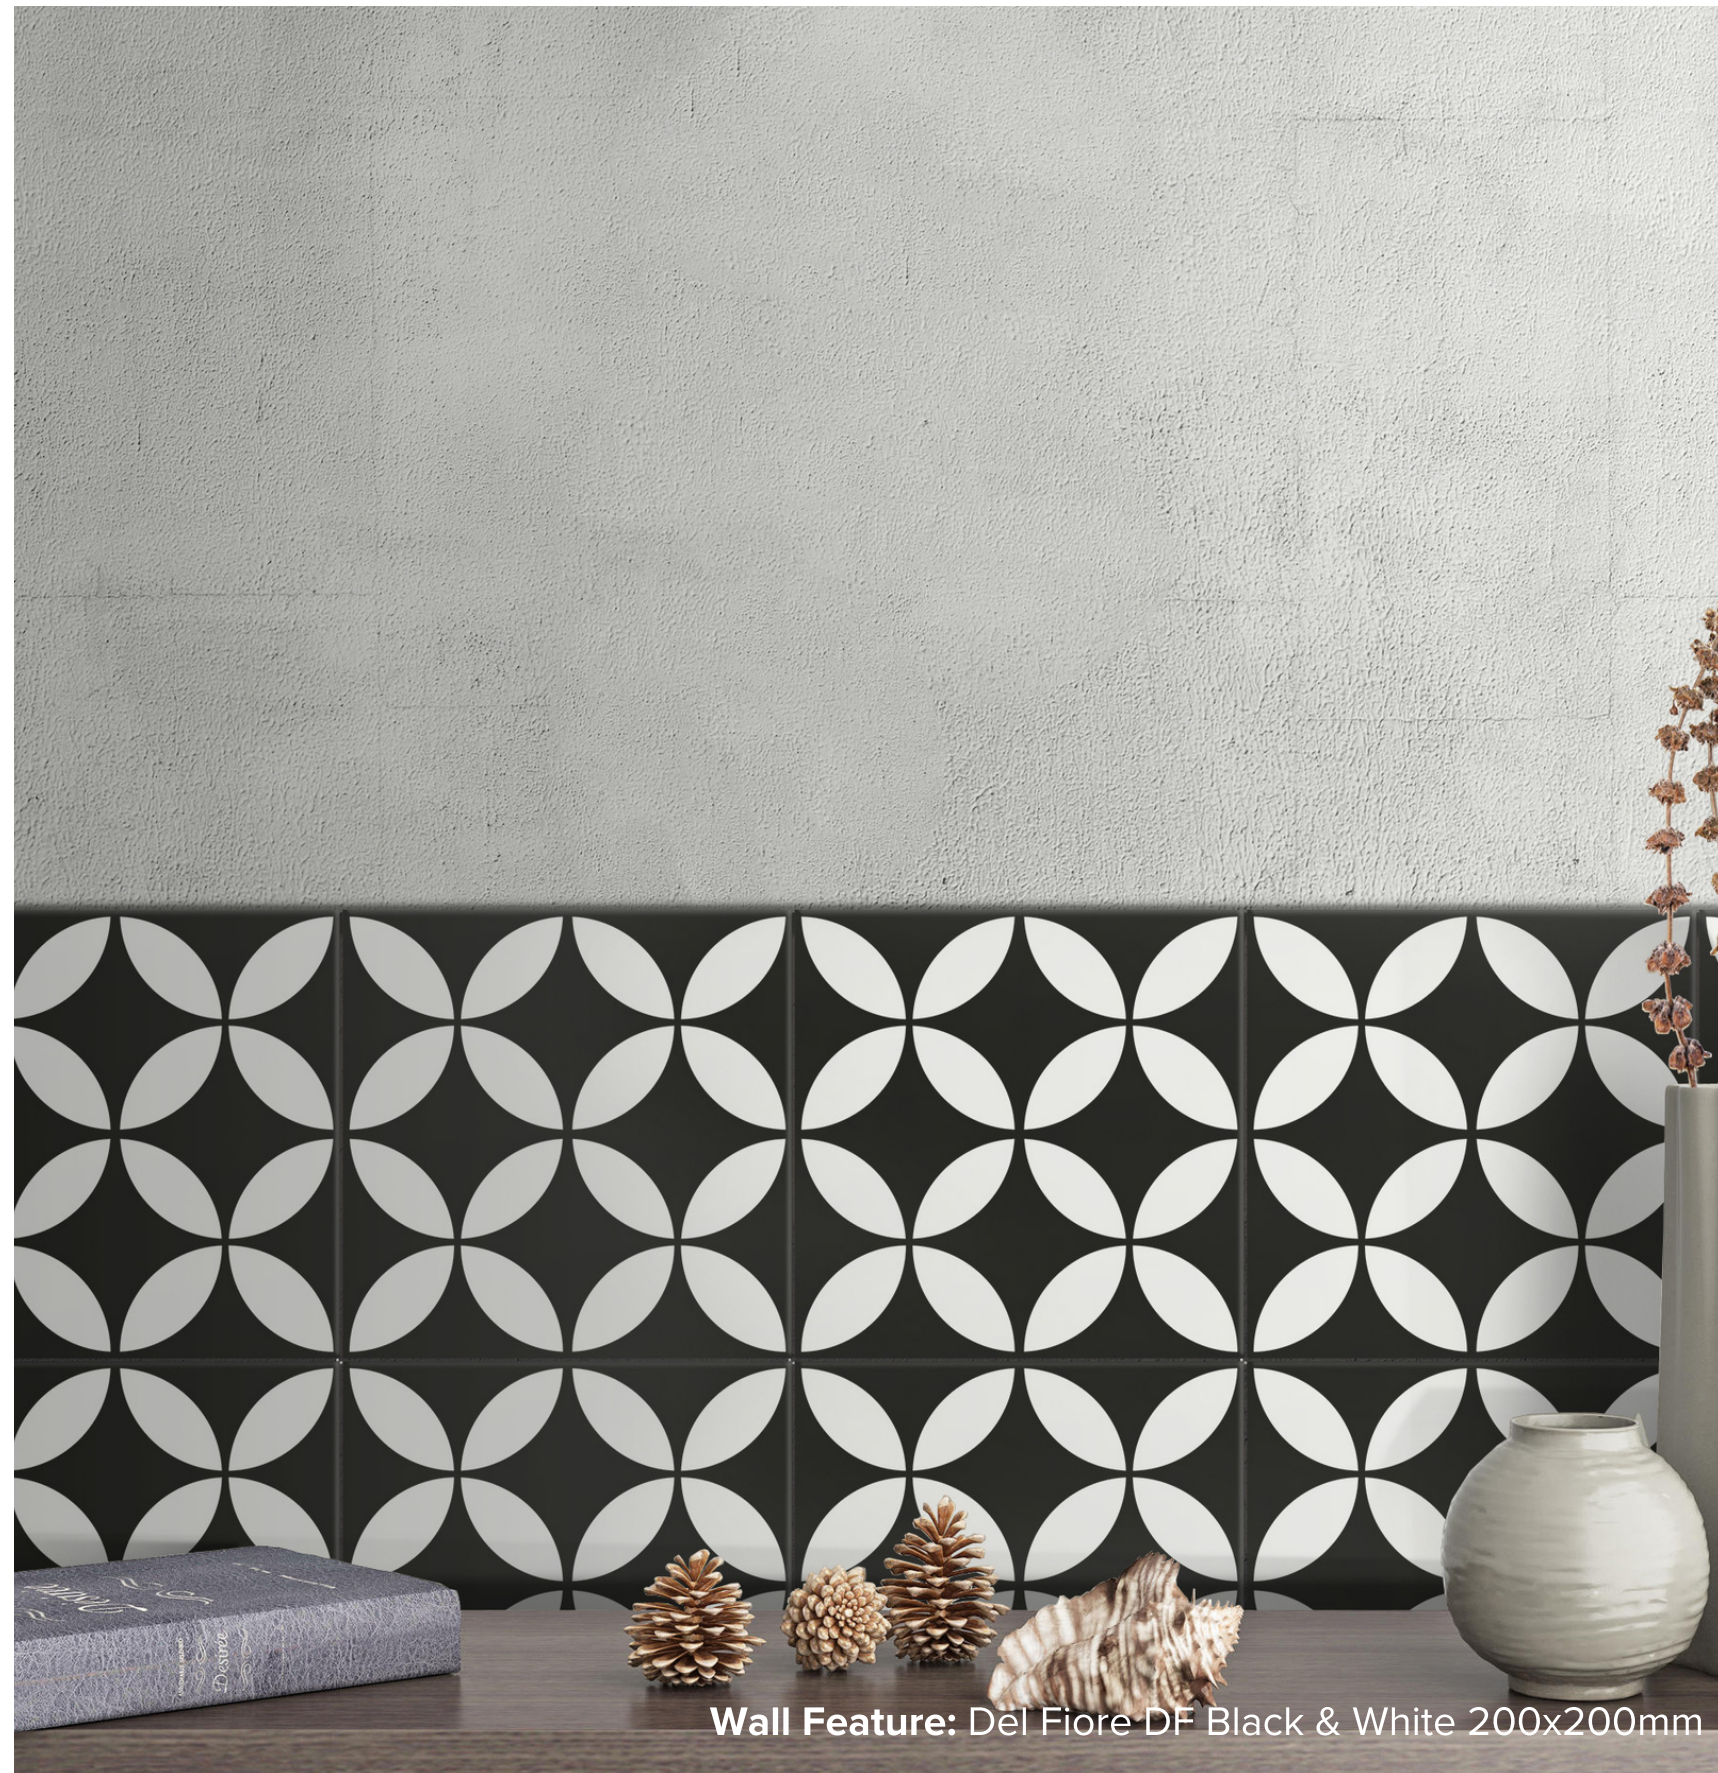

DEL FIORE DF COLLECTION

Elegant & timeless, our Del Fiore DF encaustic inspired tiles, lends a decorative and soft touch to any unique project. These patterned porcelain tiles will add personality to any kitchen splashback, bathroom niche or authentic living room floor.

Wall Feature: Del Fiore DF Black & White 200x200mm

italiaceramics

DEL FIORE DF COLLECTION

PRODUCT TYPE: GLAZED PORCELAIN

COLOURS: SEE BELOW

SIZES: 200x200mm

APPLICATION: WALL + FLOOR

FINISH: MATT