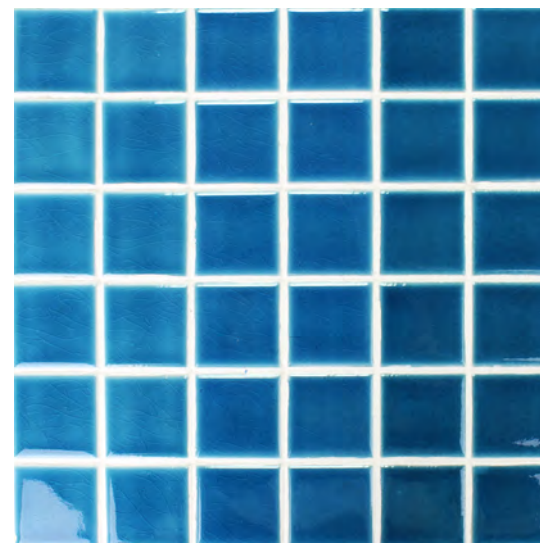

CERAMIC MOSAICS COLLECTION

italiaceramics

TILE +
STONE

CERAMIC MOSAICS COLLECTION

ITEM CODE: 1321 + 1322
+ 8409 + 8449

PRODUCT TYPE: CERAMIC

COLOURS: SEE BELOW

SIZES: 306X306MM/SHT

APPLICATION: WALLS + FLOOR

FINISH: GLOSS

EDGE FINISH: NON RECTIFIED

PEI: 3

FORMATS

306X306MM

italia ceramics

TILE +
STONE