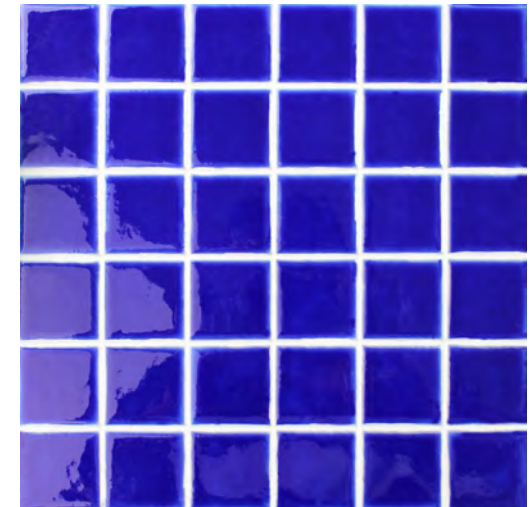

APPLICATION: WALLS + FLOOR

FINISH: GLOSS

EDGE FINISH: NON RECTIFIED

PEI: 3

FORMATS

306X306MM

italia ceramics

TILE +
STONE

1321
CERAMIC MOSAIC
GLOSS FINISH
306X306/Sht

8409
CERAMIC MOSAIC
GLOSS FINISH
306X306/Sht

8163
PORCELAIN
MOSAIC
GLOSS FINISH
306X306/Sht

1322
CERAMIC
MOSAIC
GLOSS FINISH
306X306/Sht

8449
CERAMIC
MOSAIC
GLOSS FINISH
306X306/Sht