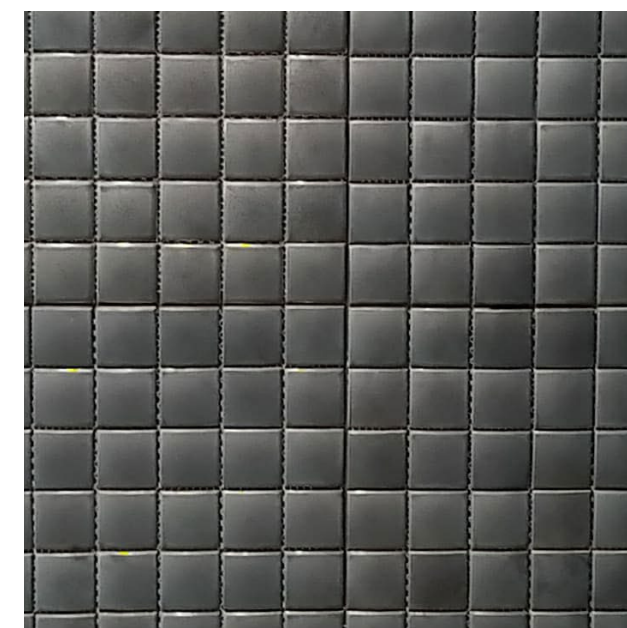

CONCAVE COLLECTION

Beautifully crafted, is our Concave collection, the cube shaped tile has a "cushion like" effect creating a soft, seductive finish. The individual tile pieces are interwoven on a 48x48mm (300x300mm P/SHT), design to tiled on flat or curved surfaces.

italiaceramics

Feature Wall: Concave Nero Black 48x48mm (300x300mm)

CONCAVE COLLECTION

Feature Wall: Concave Nero Black 48x48mm (300x300mm)

PRODUCT TYPE: GLAZED PORCELAIN

COLOURS: NERO BLACK

SIZES: 48x48mm (300x300mm P/SHT)

APPLICATION: WALL

FINISH: MATT

EDGE FINISH: NON-RECTIFIED

PEI: 0

VARIATION: V2

SLIP RATING: N/A

CONCAVE NERO BLACK

48x48mm (300x300mm)
NON-RECTIFIED
8254

Tile: Concave Nero Black 48x48mm (300x300mm)

"Tiles for all lifestyles"

*Please note that colours and finishes presented in the display images may vary in real life.

Feature Wall: Concave Nero Black 48x48mm (300x300mm)