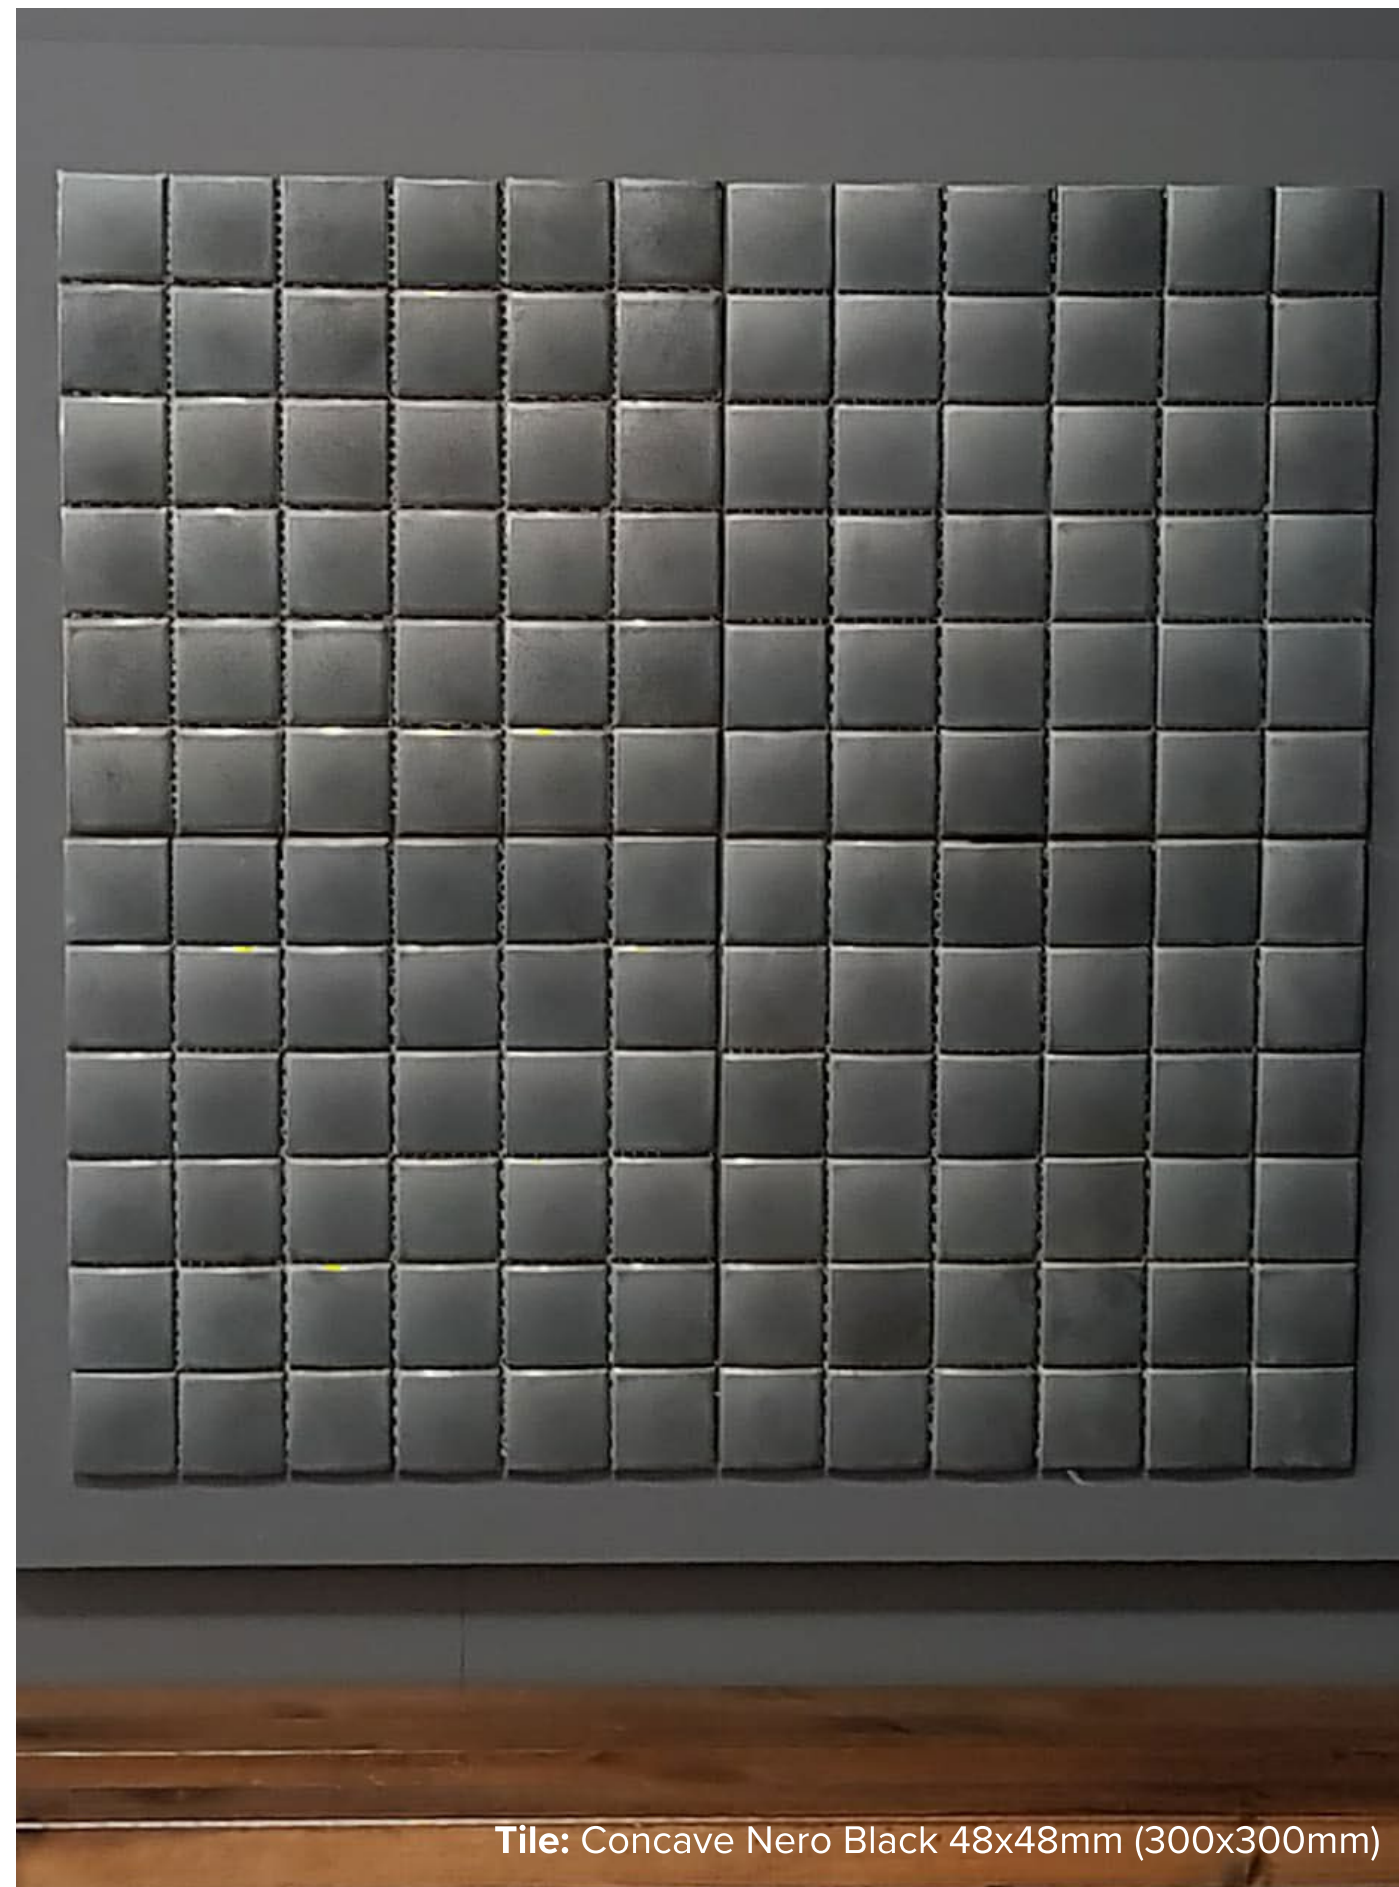

CONCAVE COLLECTION

Beautifully crafted, is our Concave collection, the cube shaped tile has a "cushion like" effect creating a soft, seductive finish. The individual tile pieces are interwoven on a 48x48mm (300x300mm P/SHT), design to tiled on flat or curved surfaces.

italiaceramics

Feature Wall: Concave Nero Black 48x48mm (300x300mm)

CONCAVE COLLECTION

Feature Wall: Concave Nero Black 48x48mm (300x300mm)

PRODUCT TYPE: GLAZED PORCELAIN

COLOURS: NERO BLACK

SIZES: 48x48mm (300x300mm P/SHT)

APPLICATION: WALL

FINISH: MATT

EDGE FINISH: NON-RECTIFIED

PEI: 0

VARIATION: V2

SLIP RATING: N/A

CONCAVE NERO BLACK

48x48mm (300x300mm)
NON-RECTIFIED
8254

Tile: Concave Nero Black 48x48mm (300x300mm)

"Tiles for all lifestyles"

*Please note that colours and finishes presented in the display images may vary in real life.

Feature Wall: Concave Nero Black 48x48mm (300x300mm)