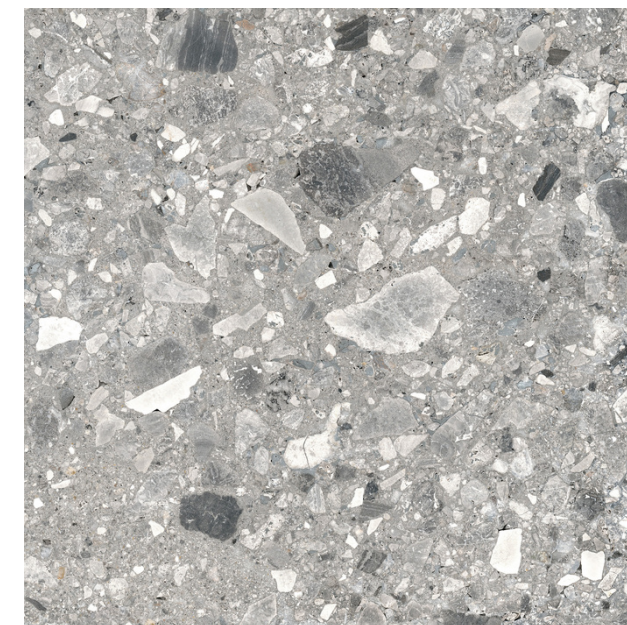

CEPPO 20MM PAVER COLLECTION

The iconic texture inspired by Ceppo stone, with an attractively irregular pattern and endless shades of grey, gains a new version with a thicker grain and a striking material component. A micro effect for a highly appealing mood, offering some superb ideas to bring a sophisticated, personal touch to every setting.

Floor: Ceppo 20mm Paver Medium 600x600x20mm

italiaceramics

CEPPO 20MM PAVER COLLECTION

PRODUCT TYPE: GLAZED PORCELAIN

COLOURS: MEDIUM + DARK

SIZES: 600x600x20mm

APPLICATION: WALL + FLOOR

FINISH: MATT

EDGE FINISH: RECTIFIED

PEI: 5

VARIATION: V3

SLIP RATING: P4

CEPPO 20MM PAVER MEDIUM

Floor: Ceppo 20mm Paver Medium 600x600x20mm

600x600x20mm
MATT
1331

CEPPO 20MM PAVER DARK

Floor: Ceppo 20mm Paver Dark 600x600x20mm

600x600x20mm
MATT
1332

"Tiles for all lifestyles"

*Please note that colours and finishes presented in the display images may vary in real life.

Floor: Ceppo 20mm Paver Medium 600x600x20mm