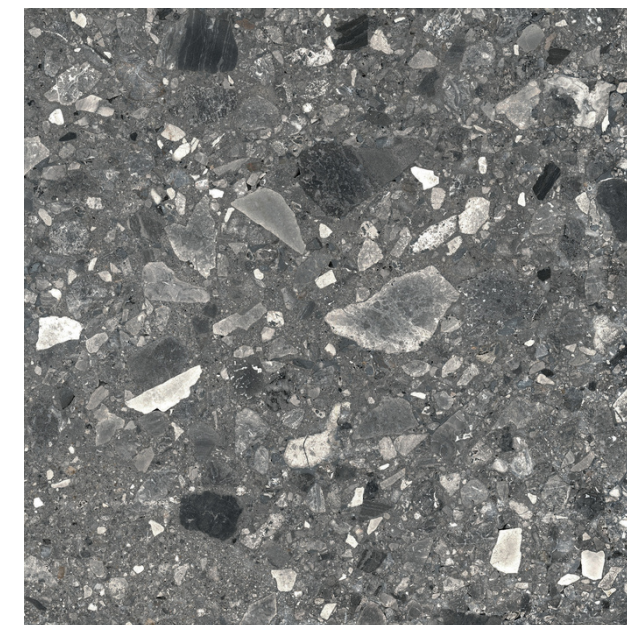

CEPPO 20MM PAVER COLLECTION

The iconic texture inspired by Ceppo stone, with an attractively irregular pattern and endless shades of grey, gains a new version with a thicker grain and a striking material component. A micro effect for a highly appealing mood, offering some superb ideas to bring a sophisticated, personal touch to every setting.

Floor: Ceppo 20mm Paver Medium 600x600x20mm

italiaceramics

CEPPO 20MM PAVER COLLECTION

PRODUCT TYPE: GLAZED PORCELAIN

COLOURS: MEDIUM + DARK

SIZES: 600x600x20mm

APPLICATION: WALL + FLOOR

FINISH: MATT

EDGE FINISH: RECTIFIED

PEI: 5

VARIATION: V3

SLIP RATING: P4

CEPPO 20MM PAVER MEDIUM

Floor: Ceppo 20mm Paver Medium 600x600x20mm

600x600x20mm
MATT
1331

CEPPO 20MM PAVER DARK

Floor: Ceppo 20mm Paver Dark 600x600x20mm

600x600x20mm
MATT
1332

"Tiles for all lifestyles"

*Please note that colours and finishes presented in the display images may vary in real life.

Floor: Ceppo 20mm Paver Medium 600x600x20mm