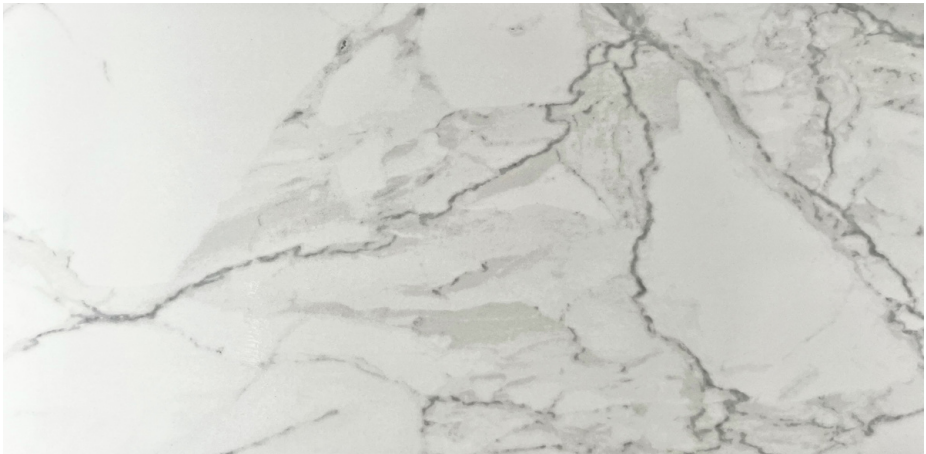

CALACATTA BONE

300x600mm
GLOSS
PEI: 2
8138

300x600mm
MATT
PEI: 3
8319