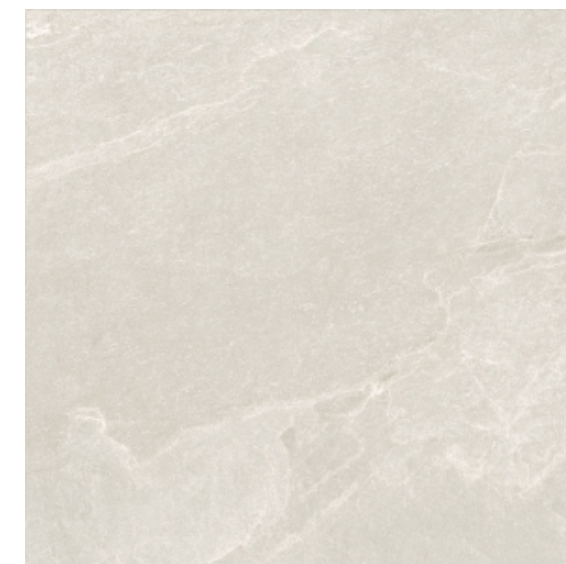

ARDESIA COLOURS

BIANCO