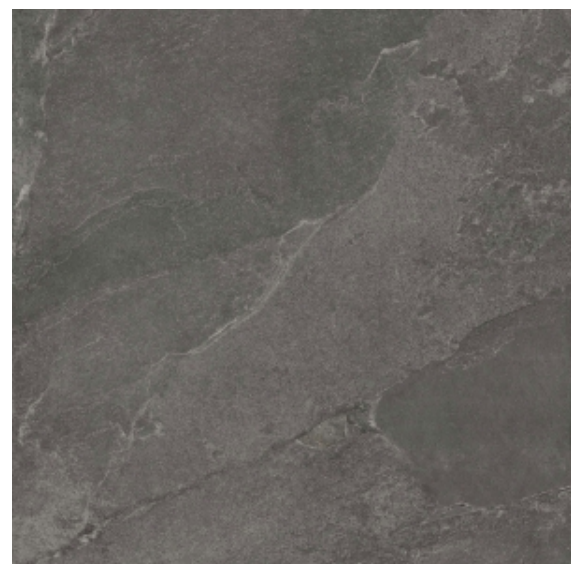

ARDESIA COLOURS

GRAFITE