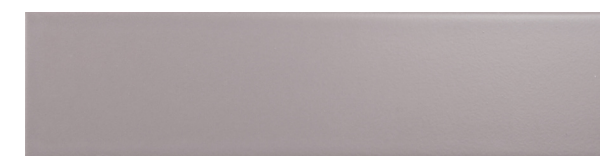

75x300mm
MATT
8638